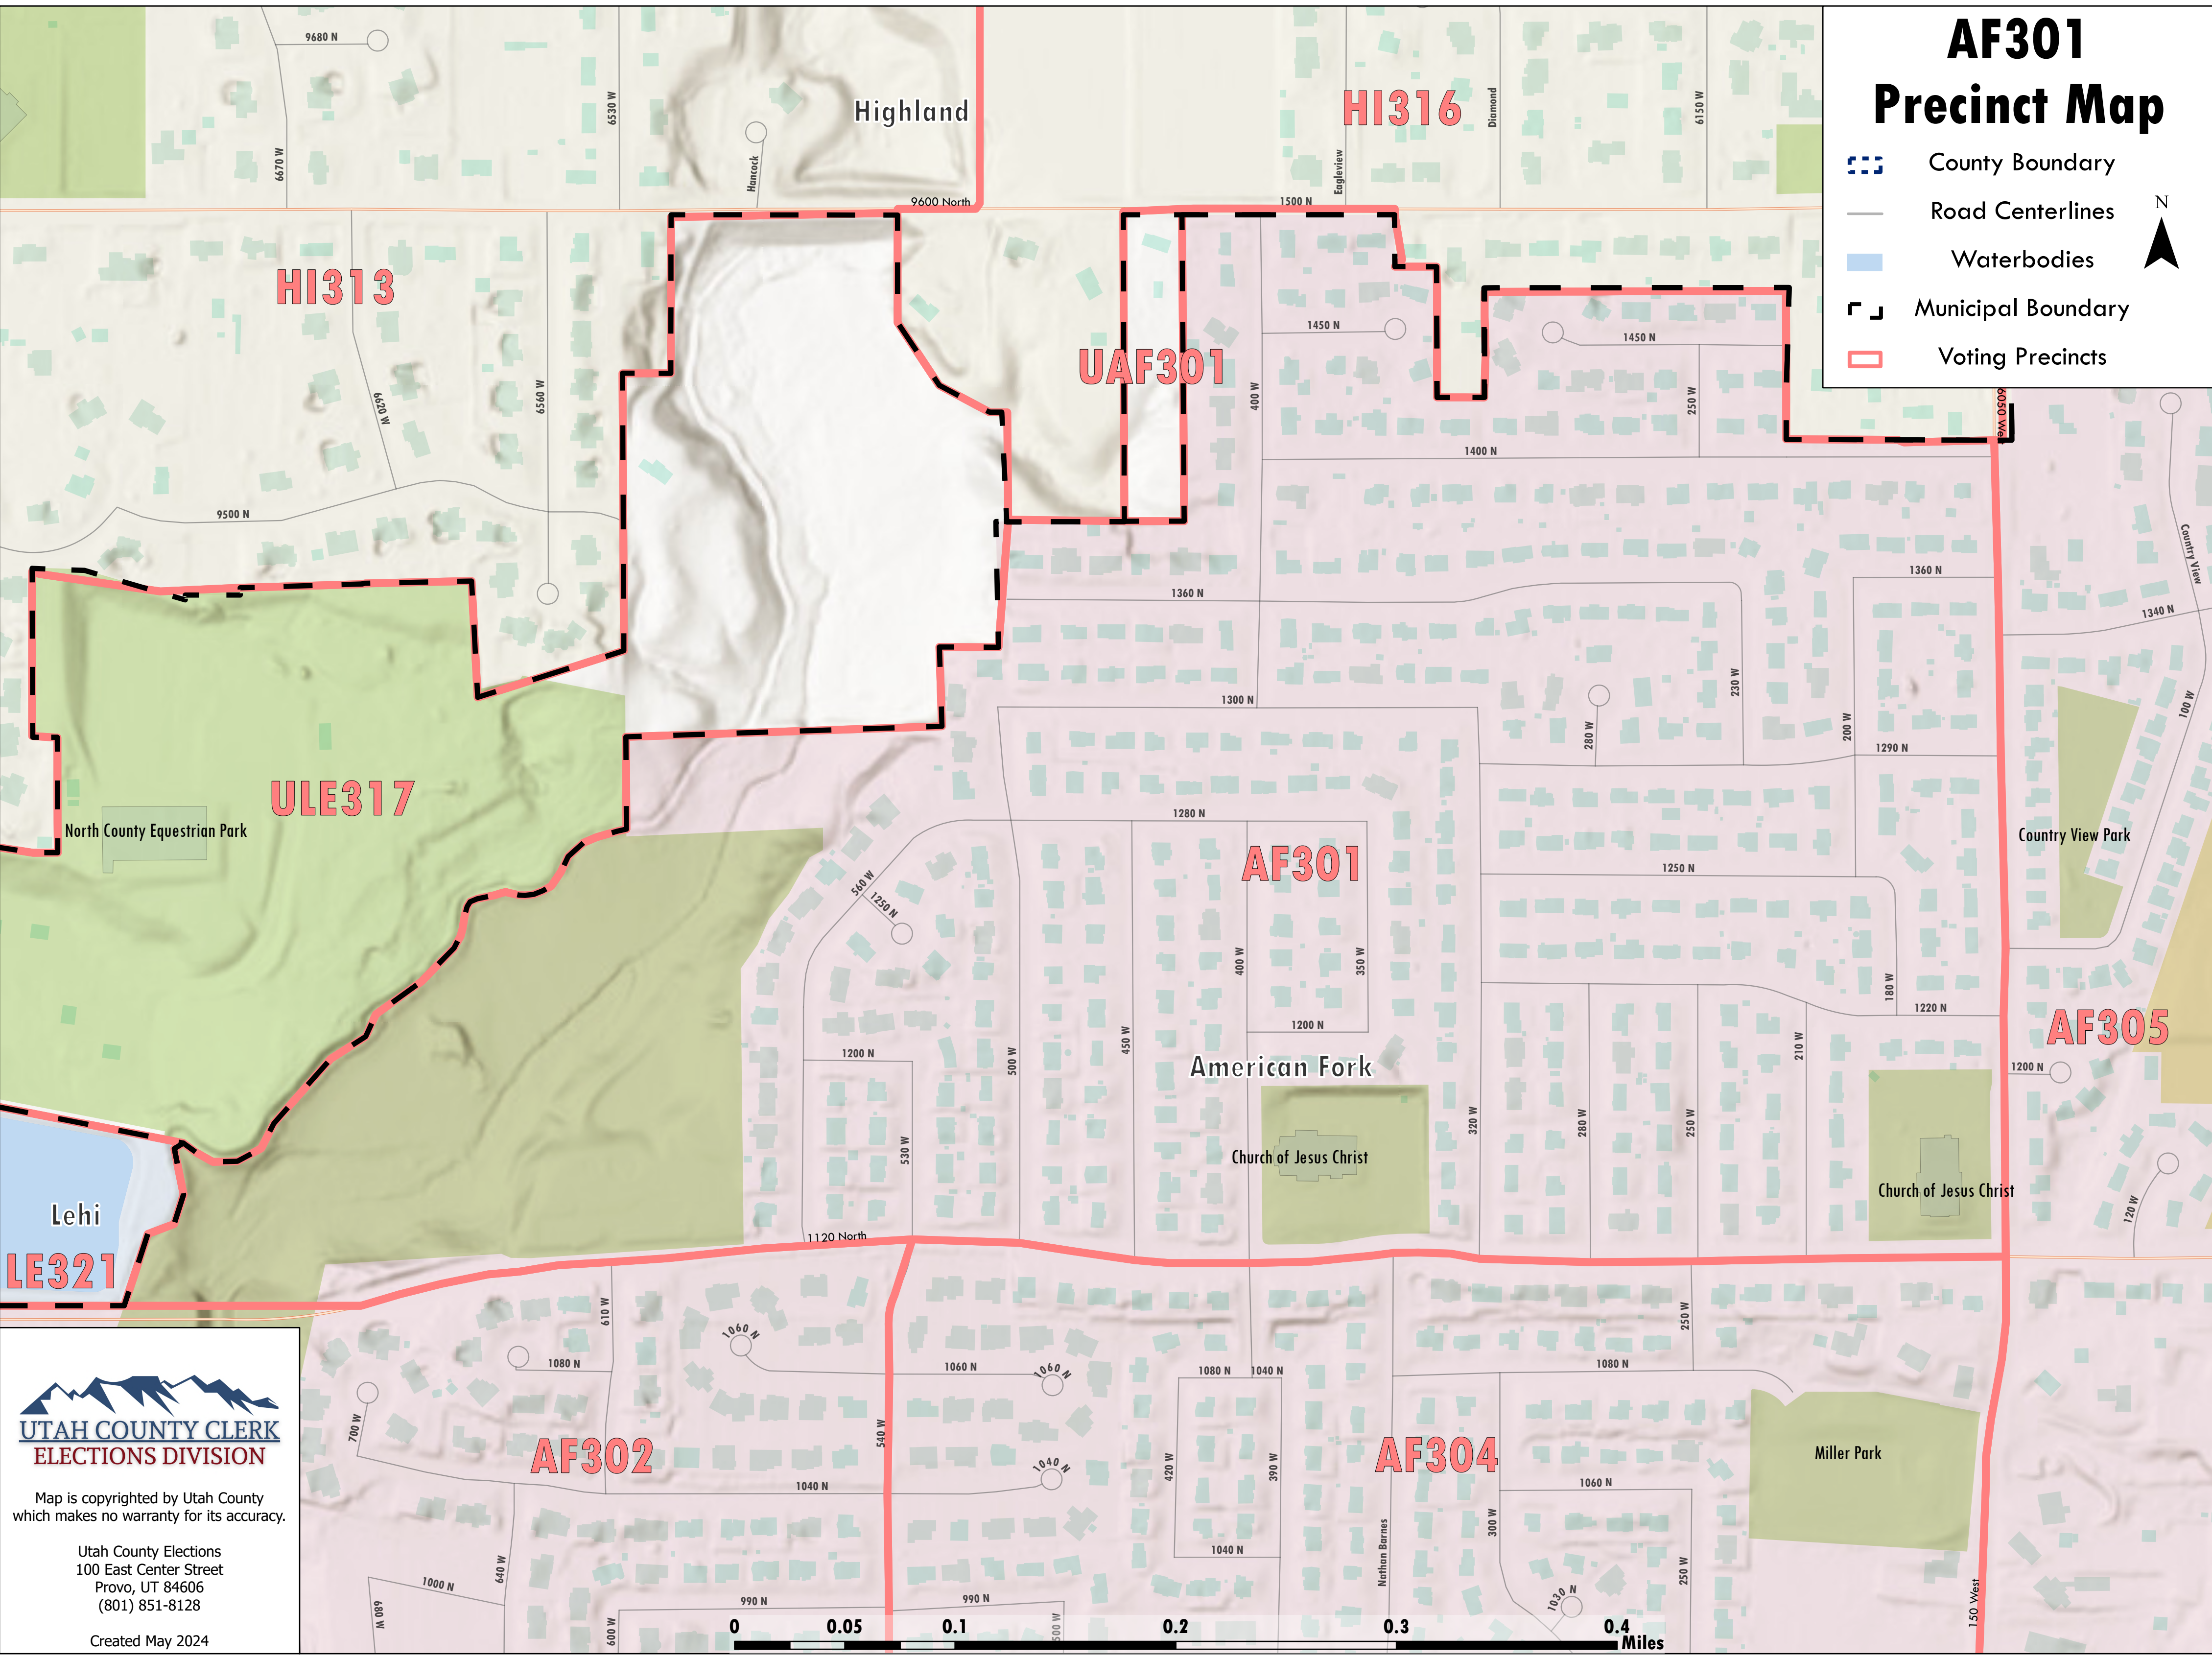

AF301 Precinct Map

-  County Boundary
-  Road Centerlines
-  Waterbodies
-  Municipal Boundary
-  Voting Precincts

UTAH COUNTY CLERK
ELECTIONS DIVISION

Map is copyrighted by Utah County
which makes no warranty for its accuracy.