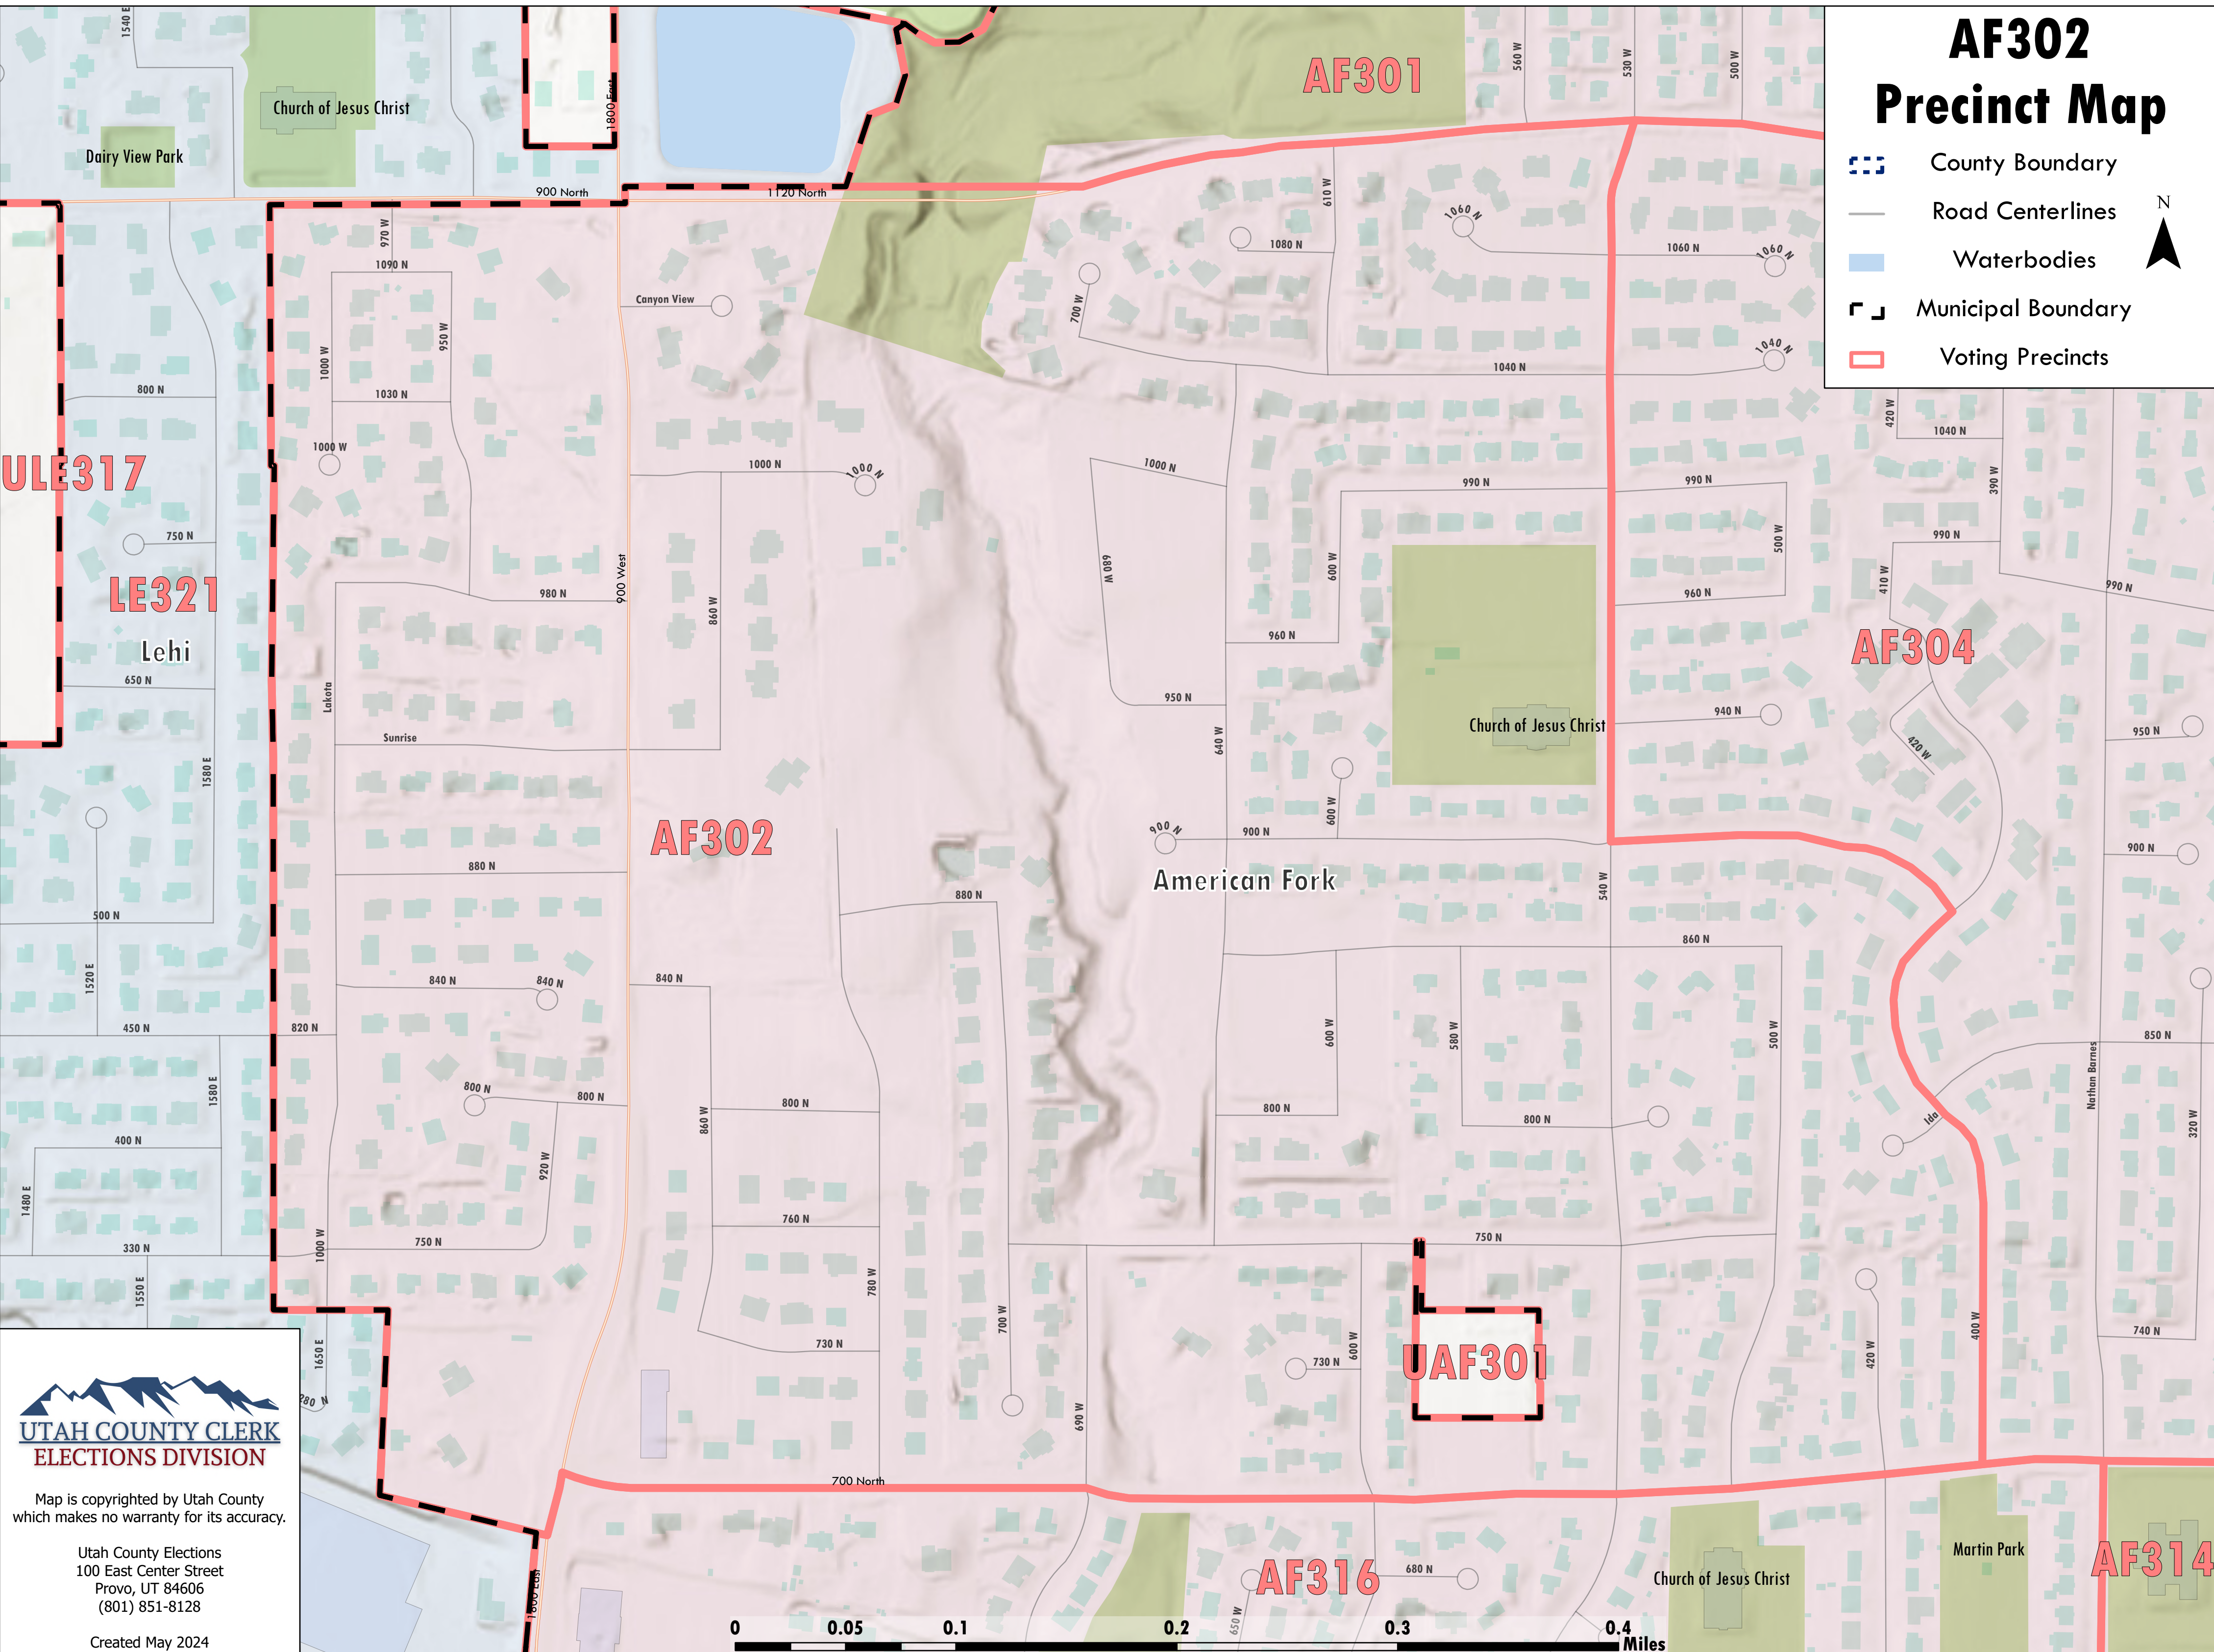

AF302 Precinct Map

-  County Boundary
-  Road Centerlines
-  Waterbodies
-  Municipal Boundary
-  Voting Precincts

Map is copyrighted by Utah County which makes no warranty for its accuracy.

Utah County Elections
100 East Center Street
Provo, UT 84606
(801) 851-8128

Created May 2024