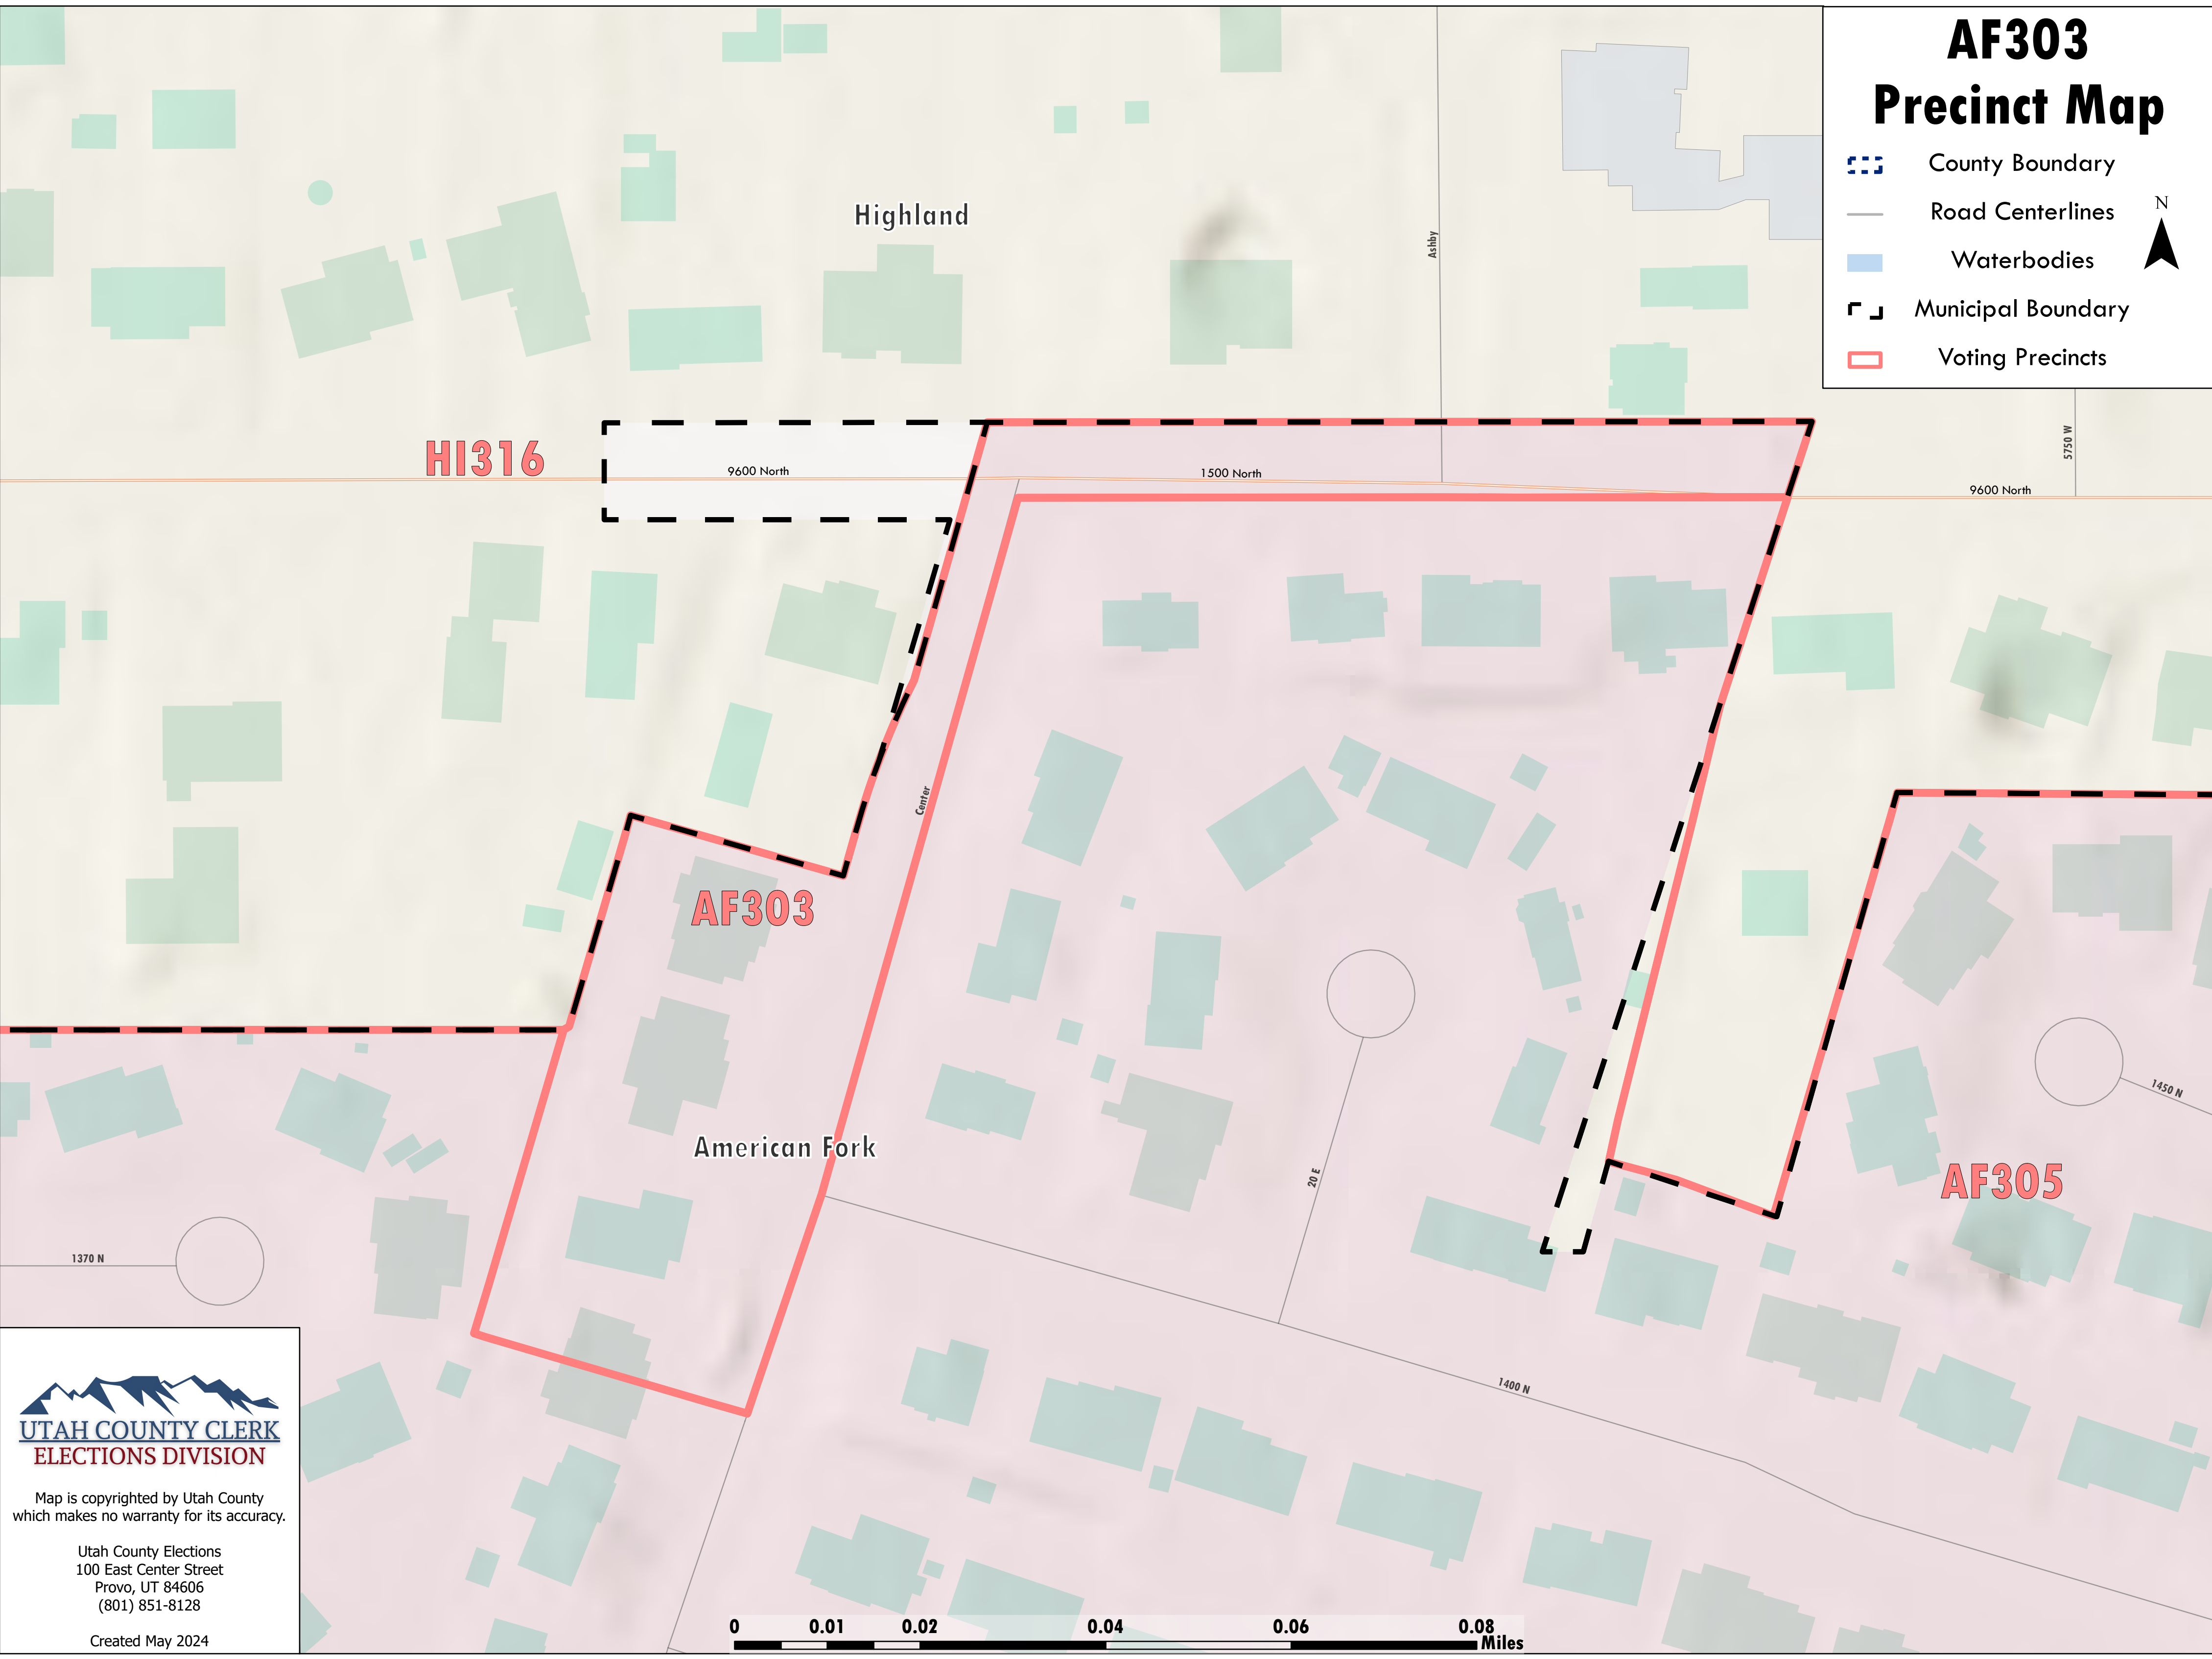

# AF303 Precinct Map

-  County Boundary
-  Road Centerlines
-  Waterbodies
-  Municipal Boundary
-  Voting Precincts

Map is copyrighted by Utah County which makes no warranty for its accuracy.

Utah County Elections  
100 East Center Street  
Provo, UT 84606  
(801) 851-8128

Created May 2024