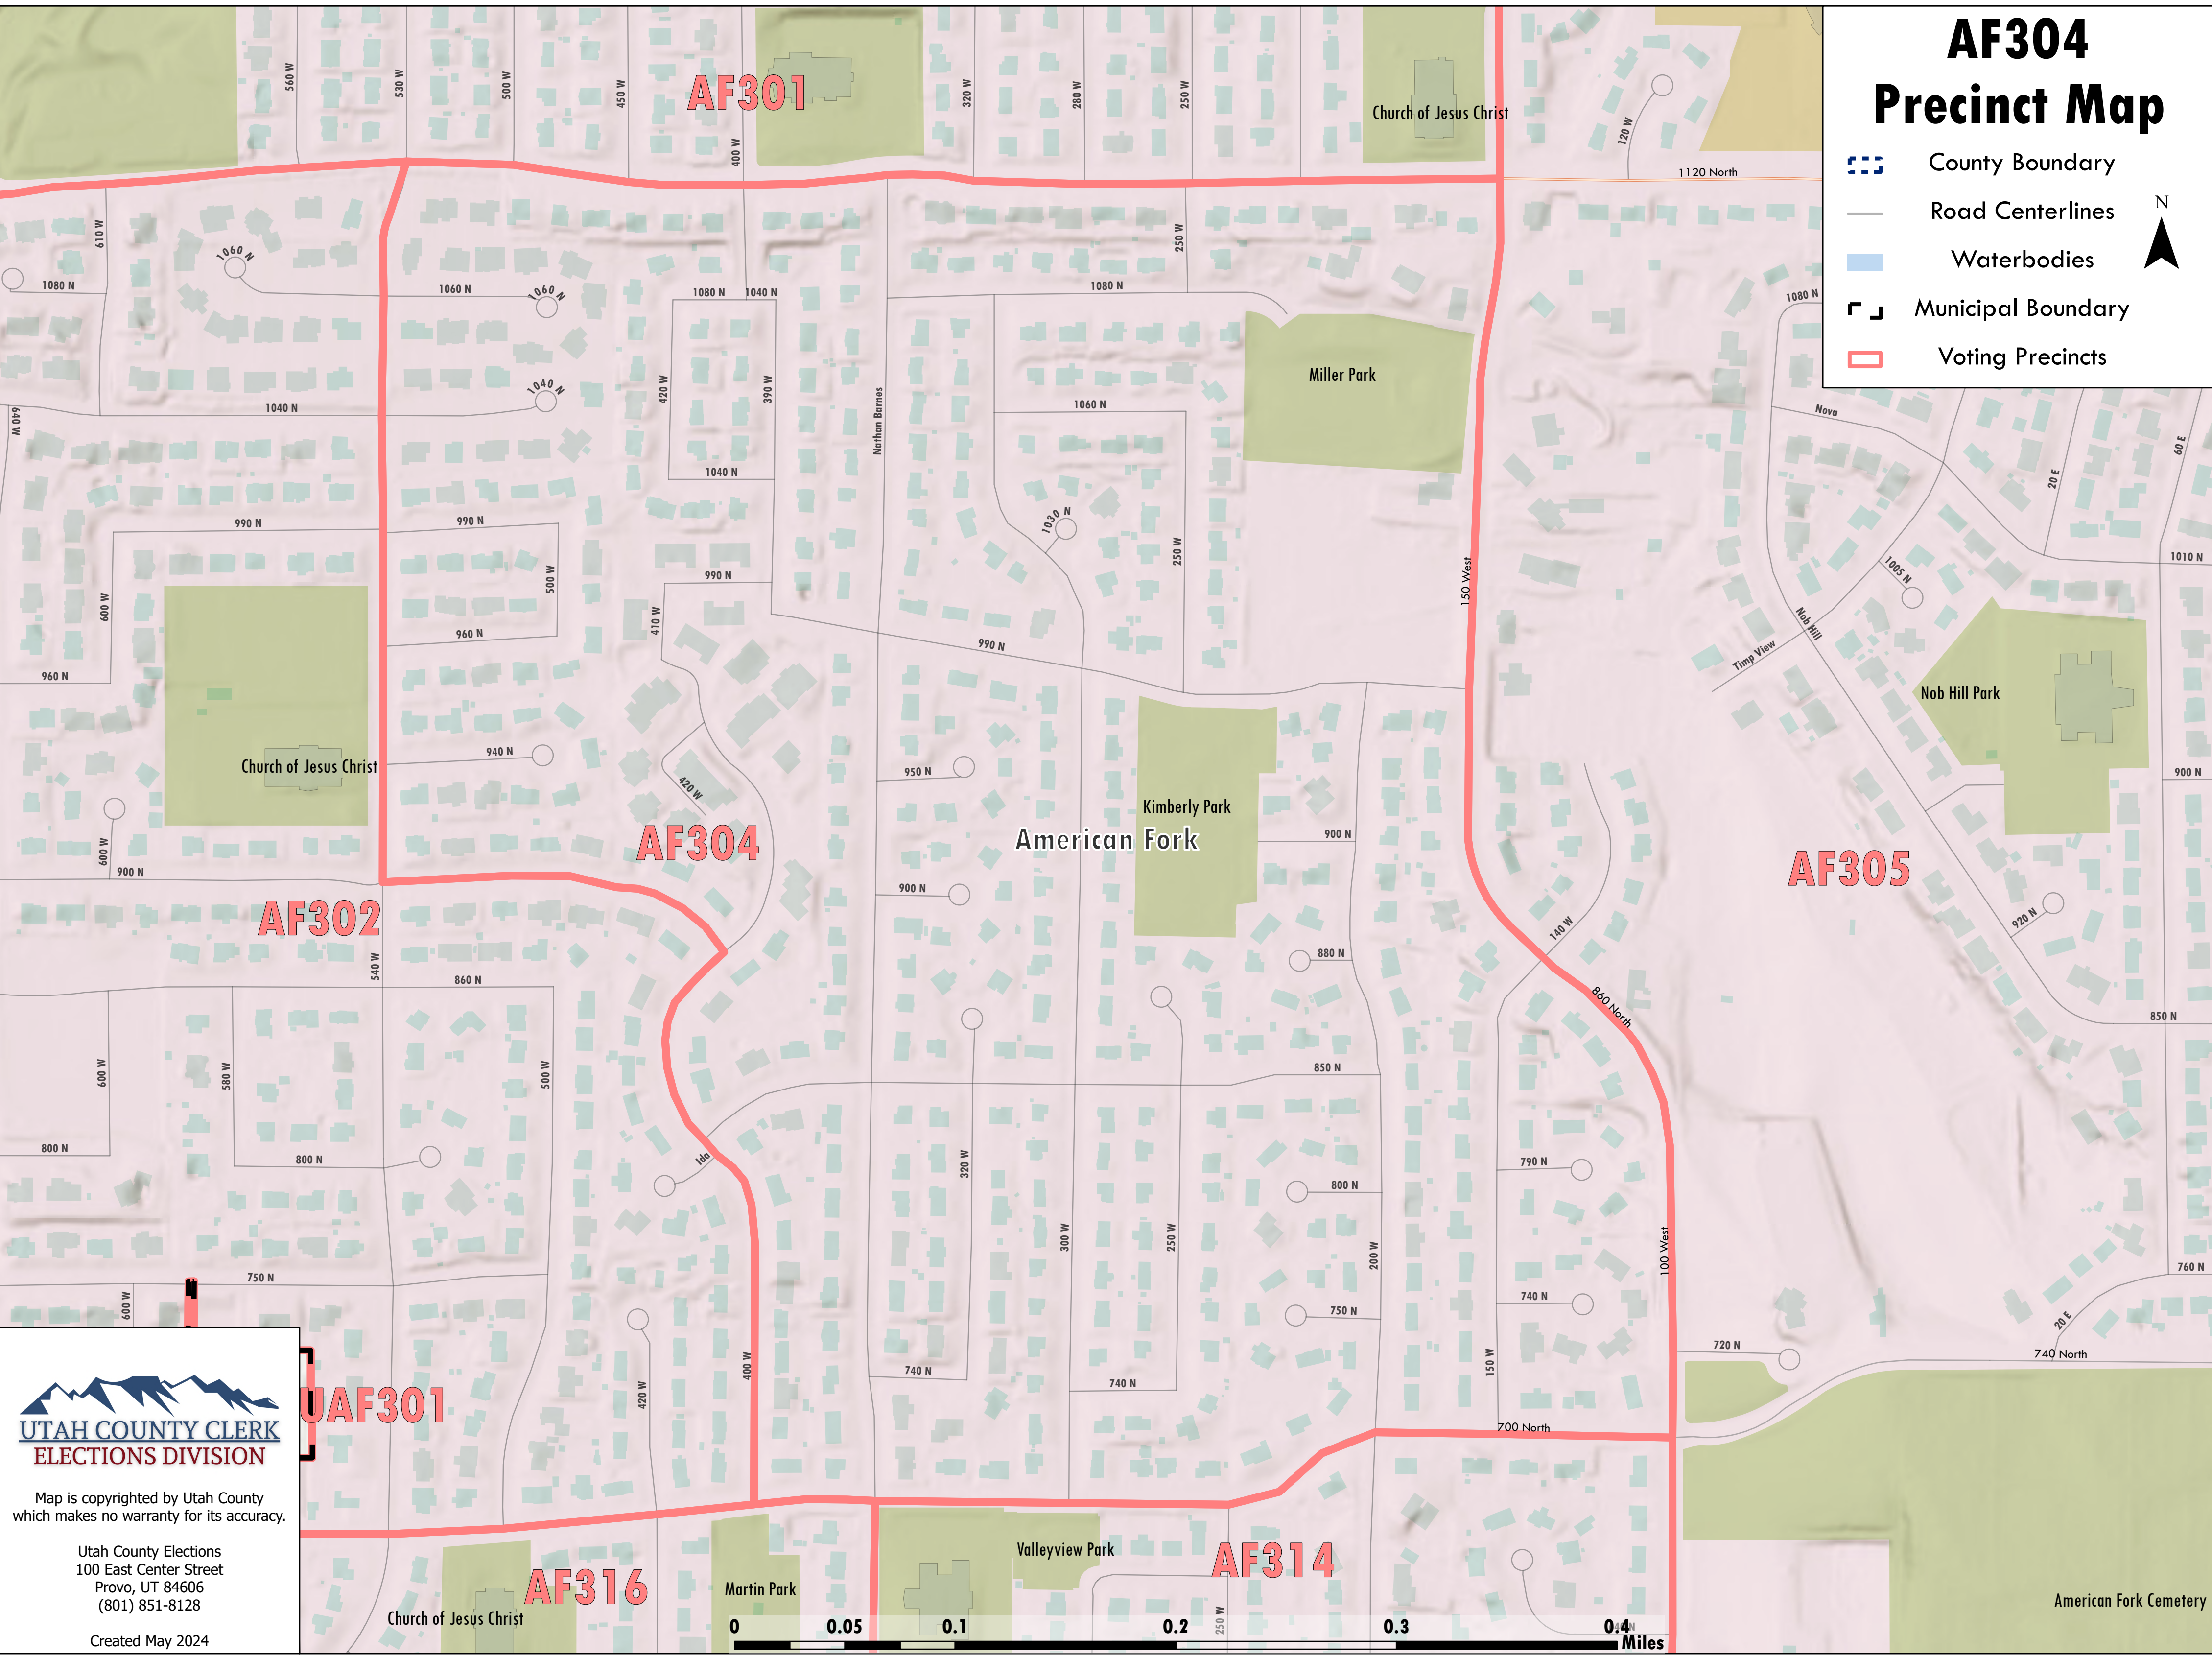

AF304 Precinct Map

-  County Boundary
-  Road Centerlines
-  Waterbodies
-  Municipal Boundary
-  Voting Precincts

**UTAH COUNTY CLERK
ELECTIONS DIVISION**

Map is copyrighted by Utah County
which makes no warranty for its accuracy.

Utah County Elections
100 East Center Street
Provo, UT 84606
(801) 851-8128

Created May 2024

American Fork Cemetery