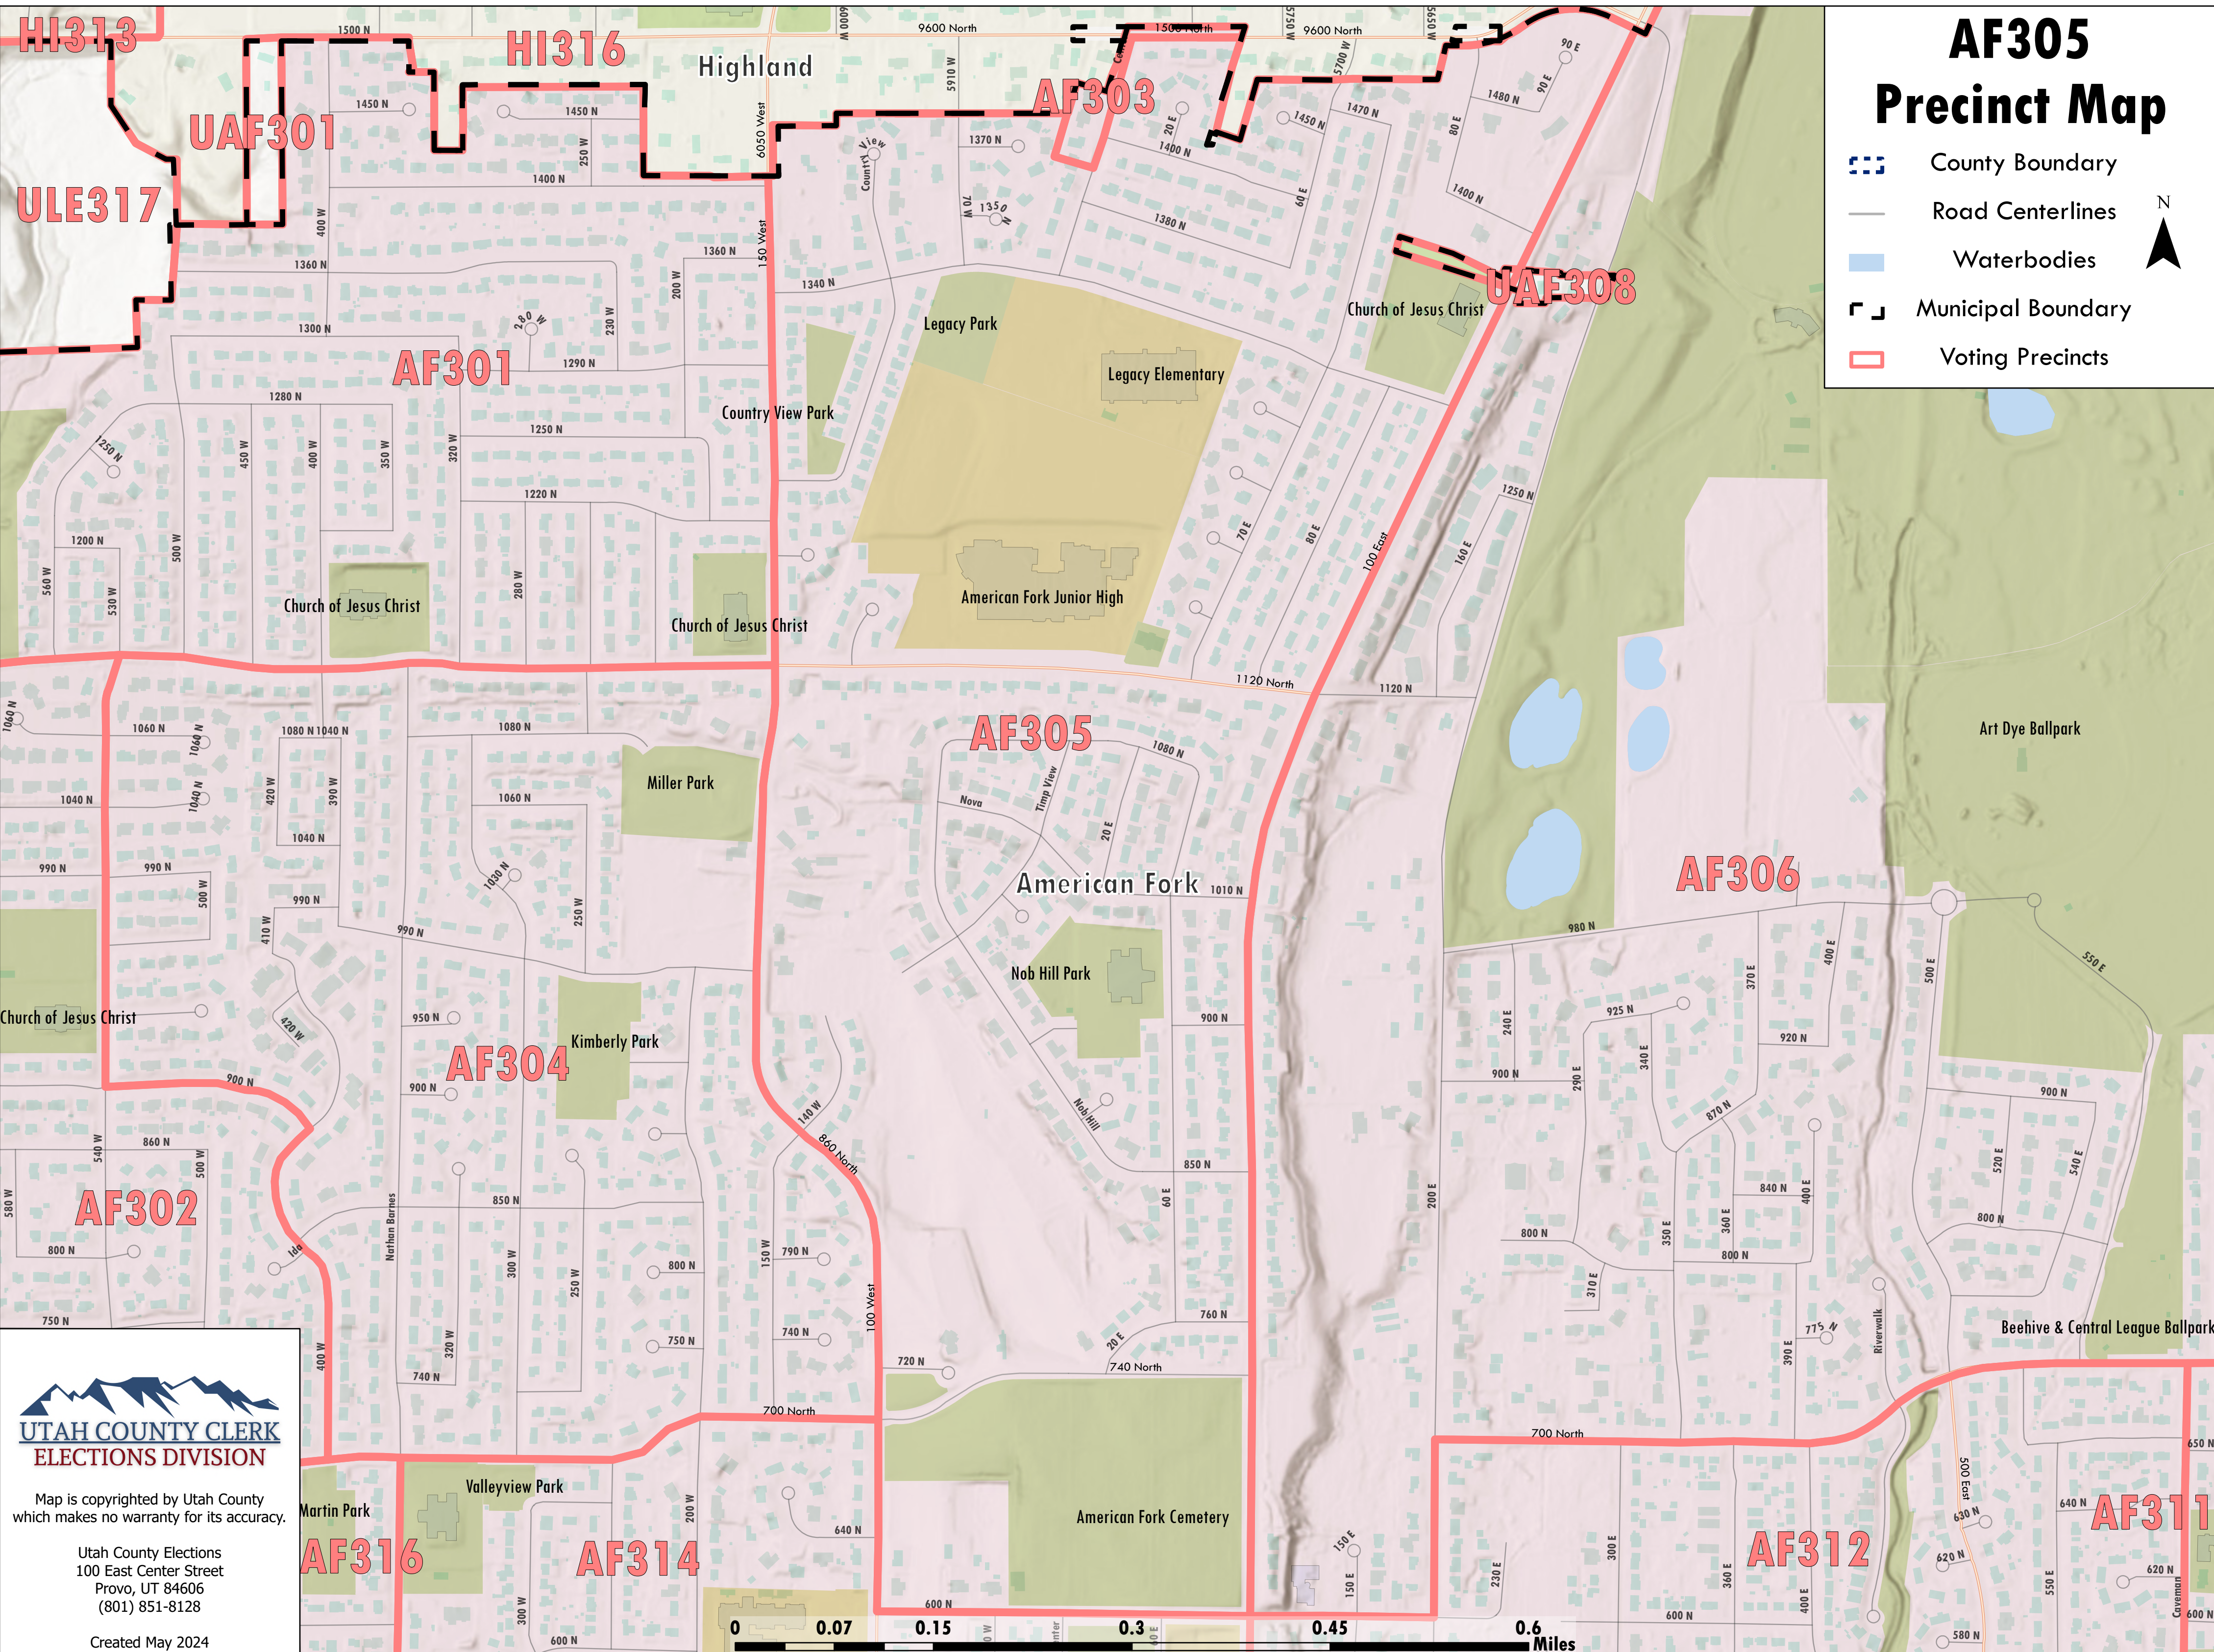

AF305 Precinct Map

-  County Boundary
-  Road Centerlines
-  Waterbodies
-  Municipal Boundary
-  Voting Precincts

Map is copyrighted by Utah County which makes no warranty for its accuracy.

Utah County Elections
 100 East Center Street
 Provo, UT 84606
 (801) 851-8128

Created May 2024