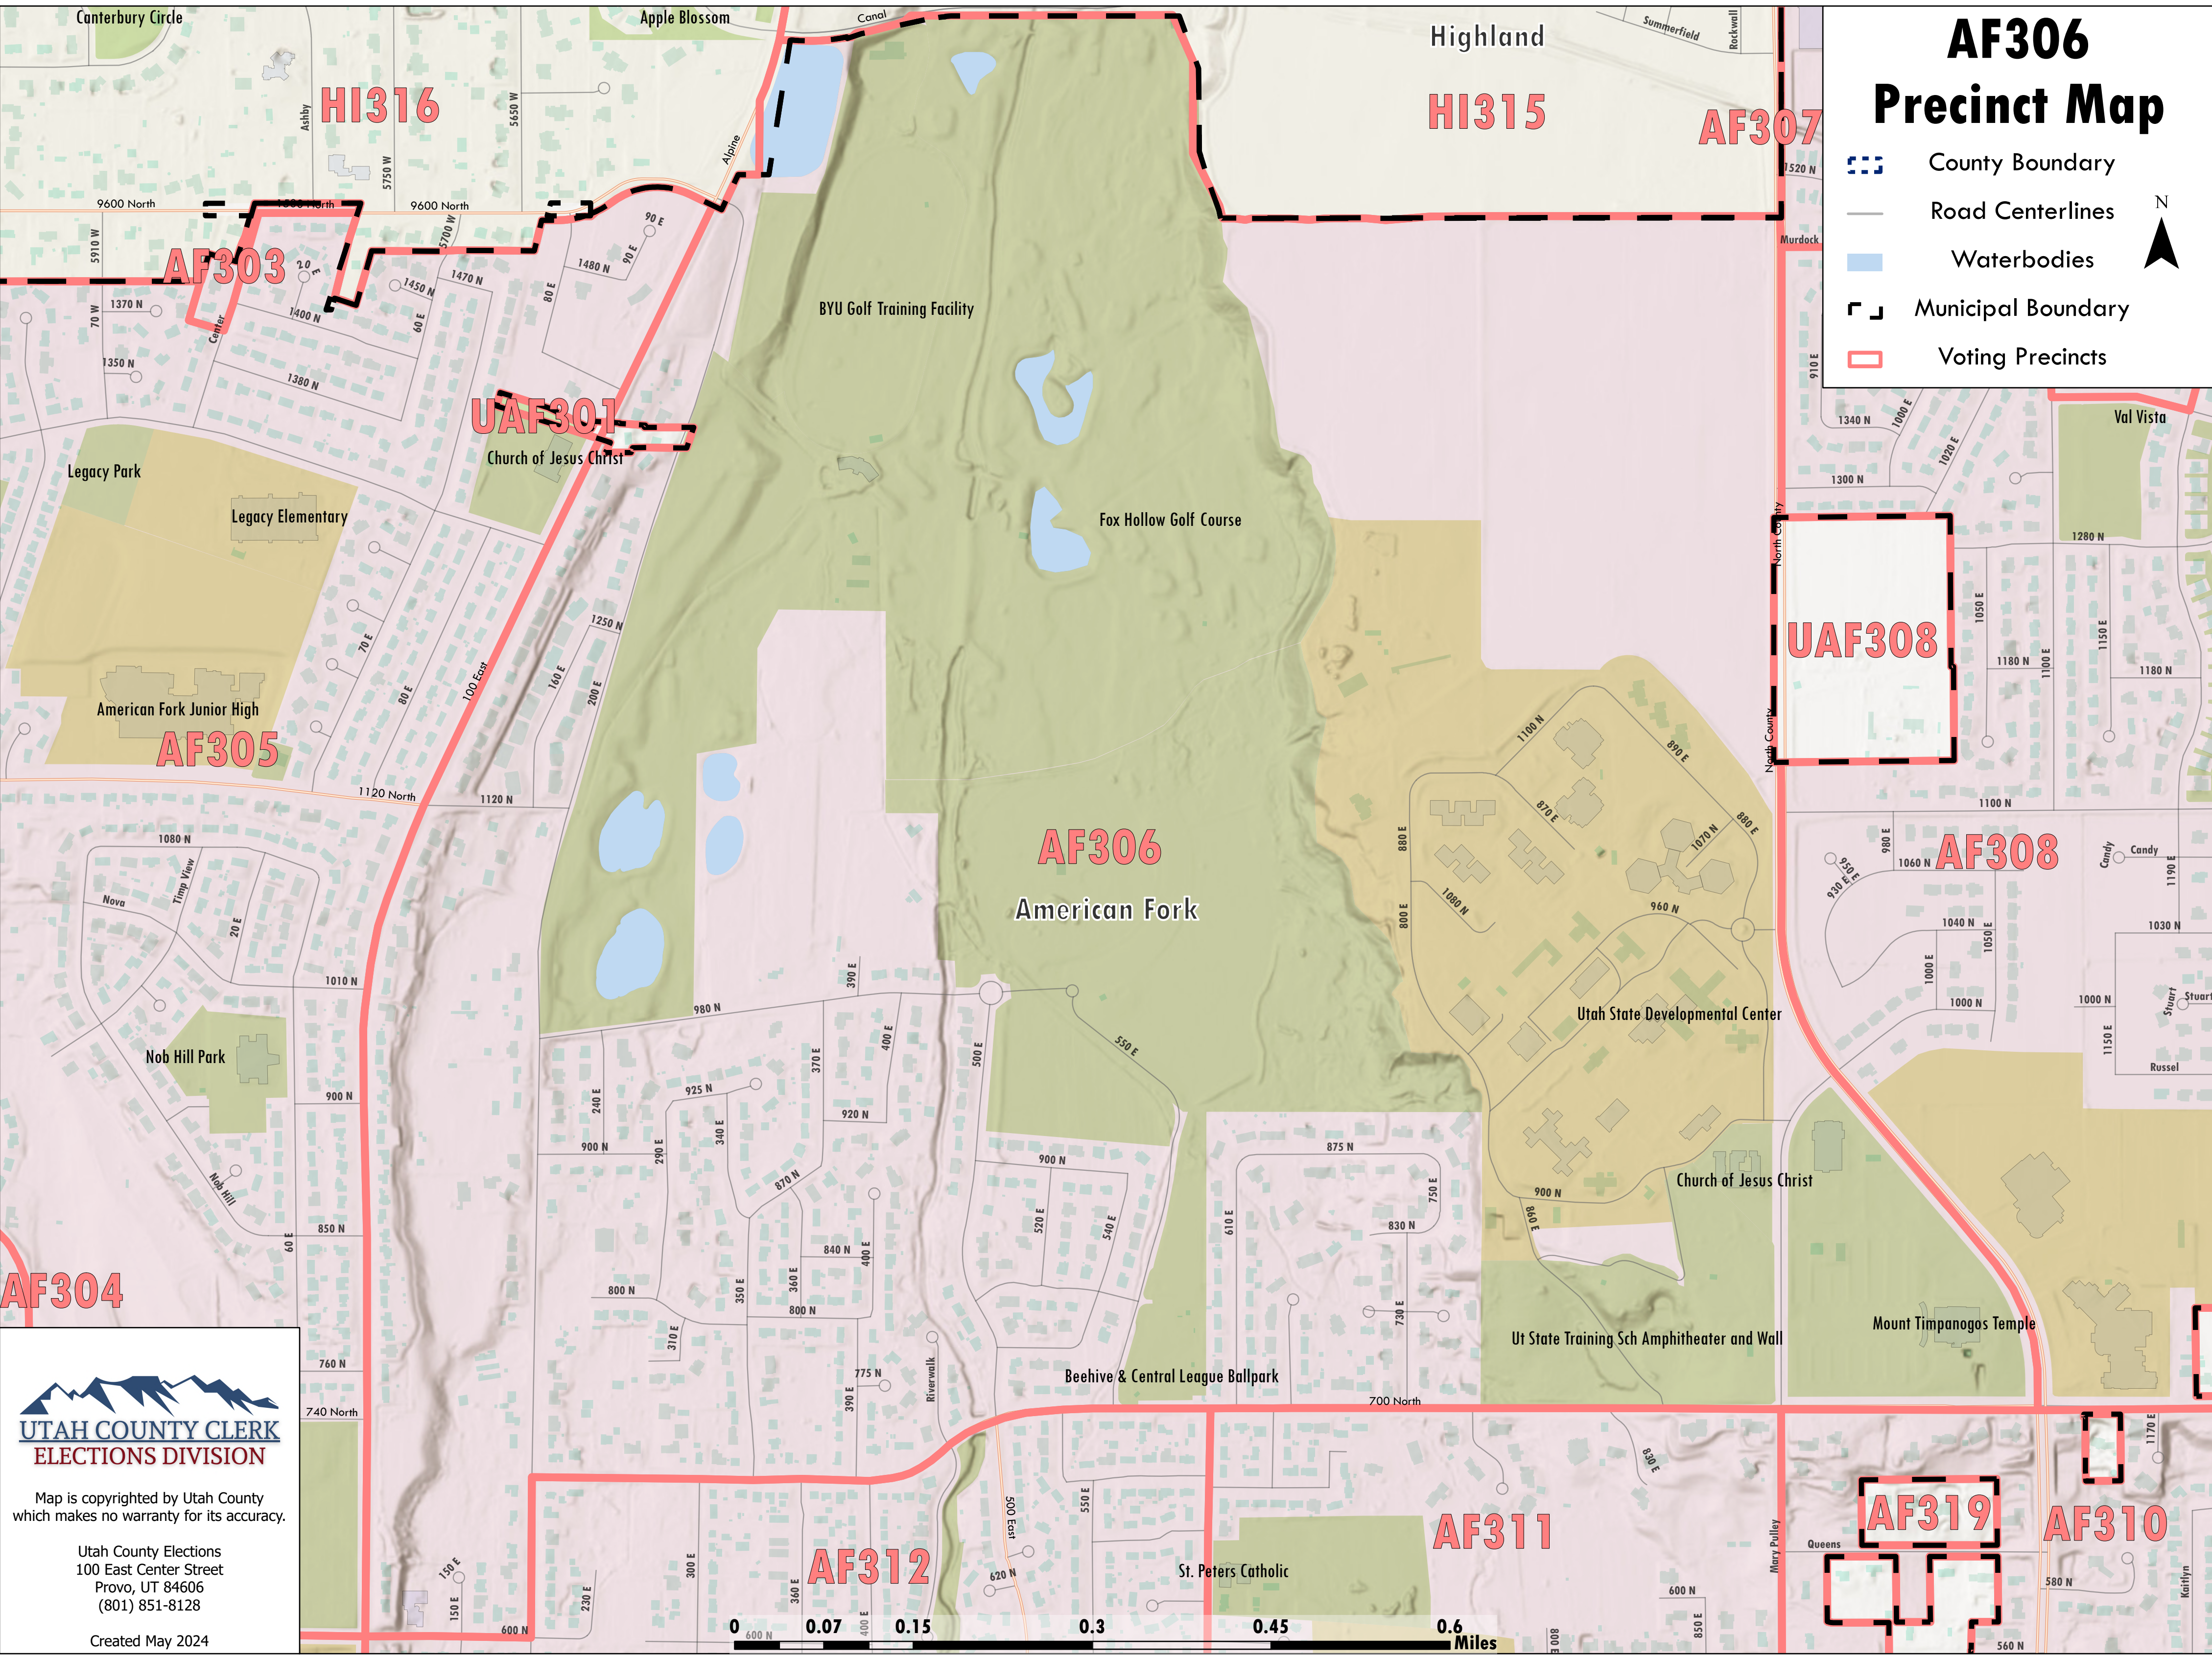

# AF306 Precinct Map

-  County Boundary
-  Road Centerlines
-  Waterbodies
-  Municipal Boundary
-  Voting Precincts

**UTAH COUNTY CLERK  
ELECTIONS DIVISION**

Map is copyrighted by Utah County  
which makes no warranty for its accuracy.

Utah County Elections  
100 East Center Street  
Provo, UT 84606  
(801) 851-8128

Created May 2024