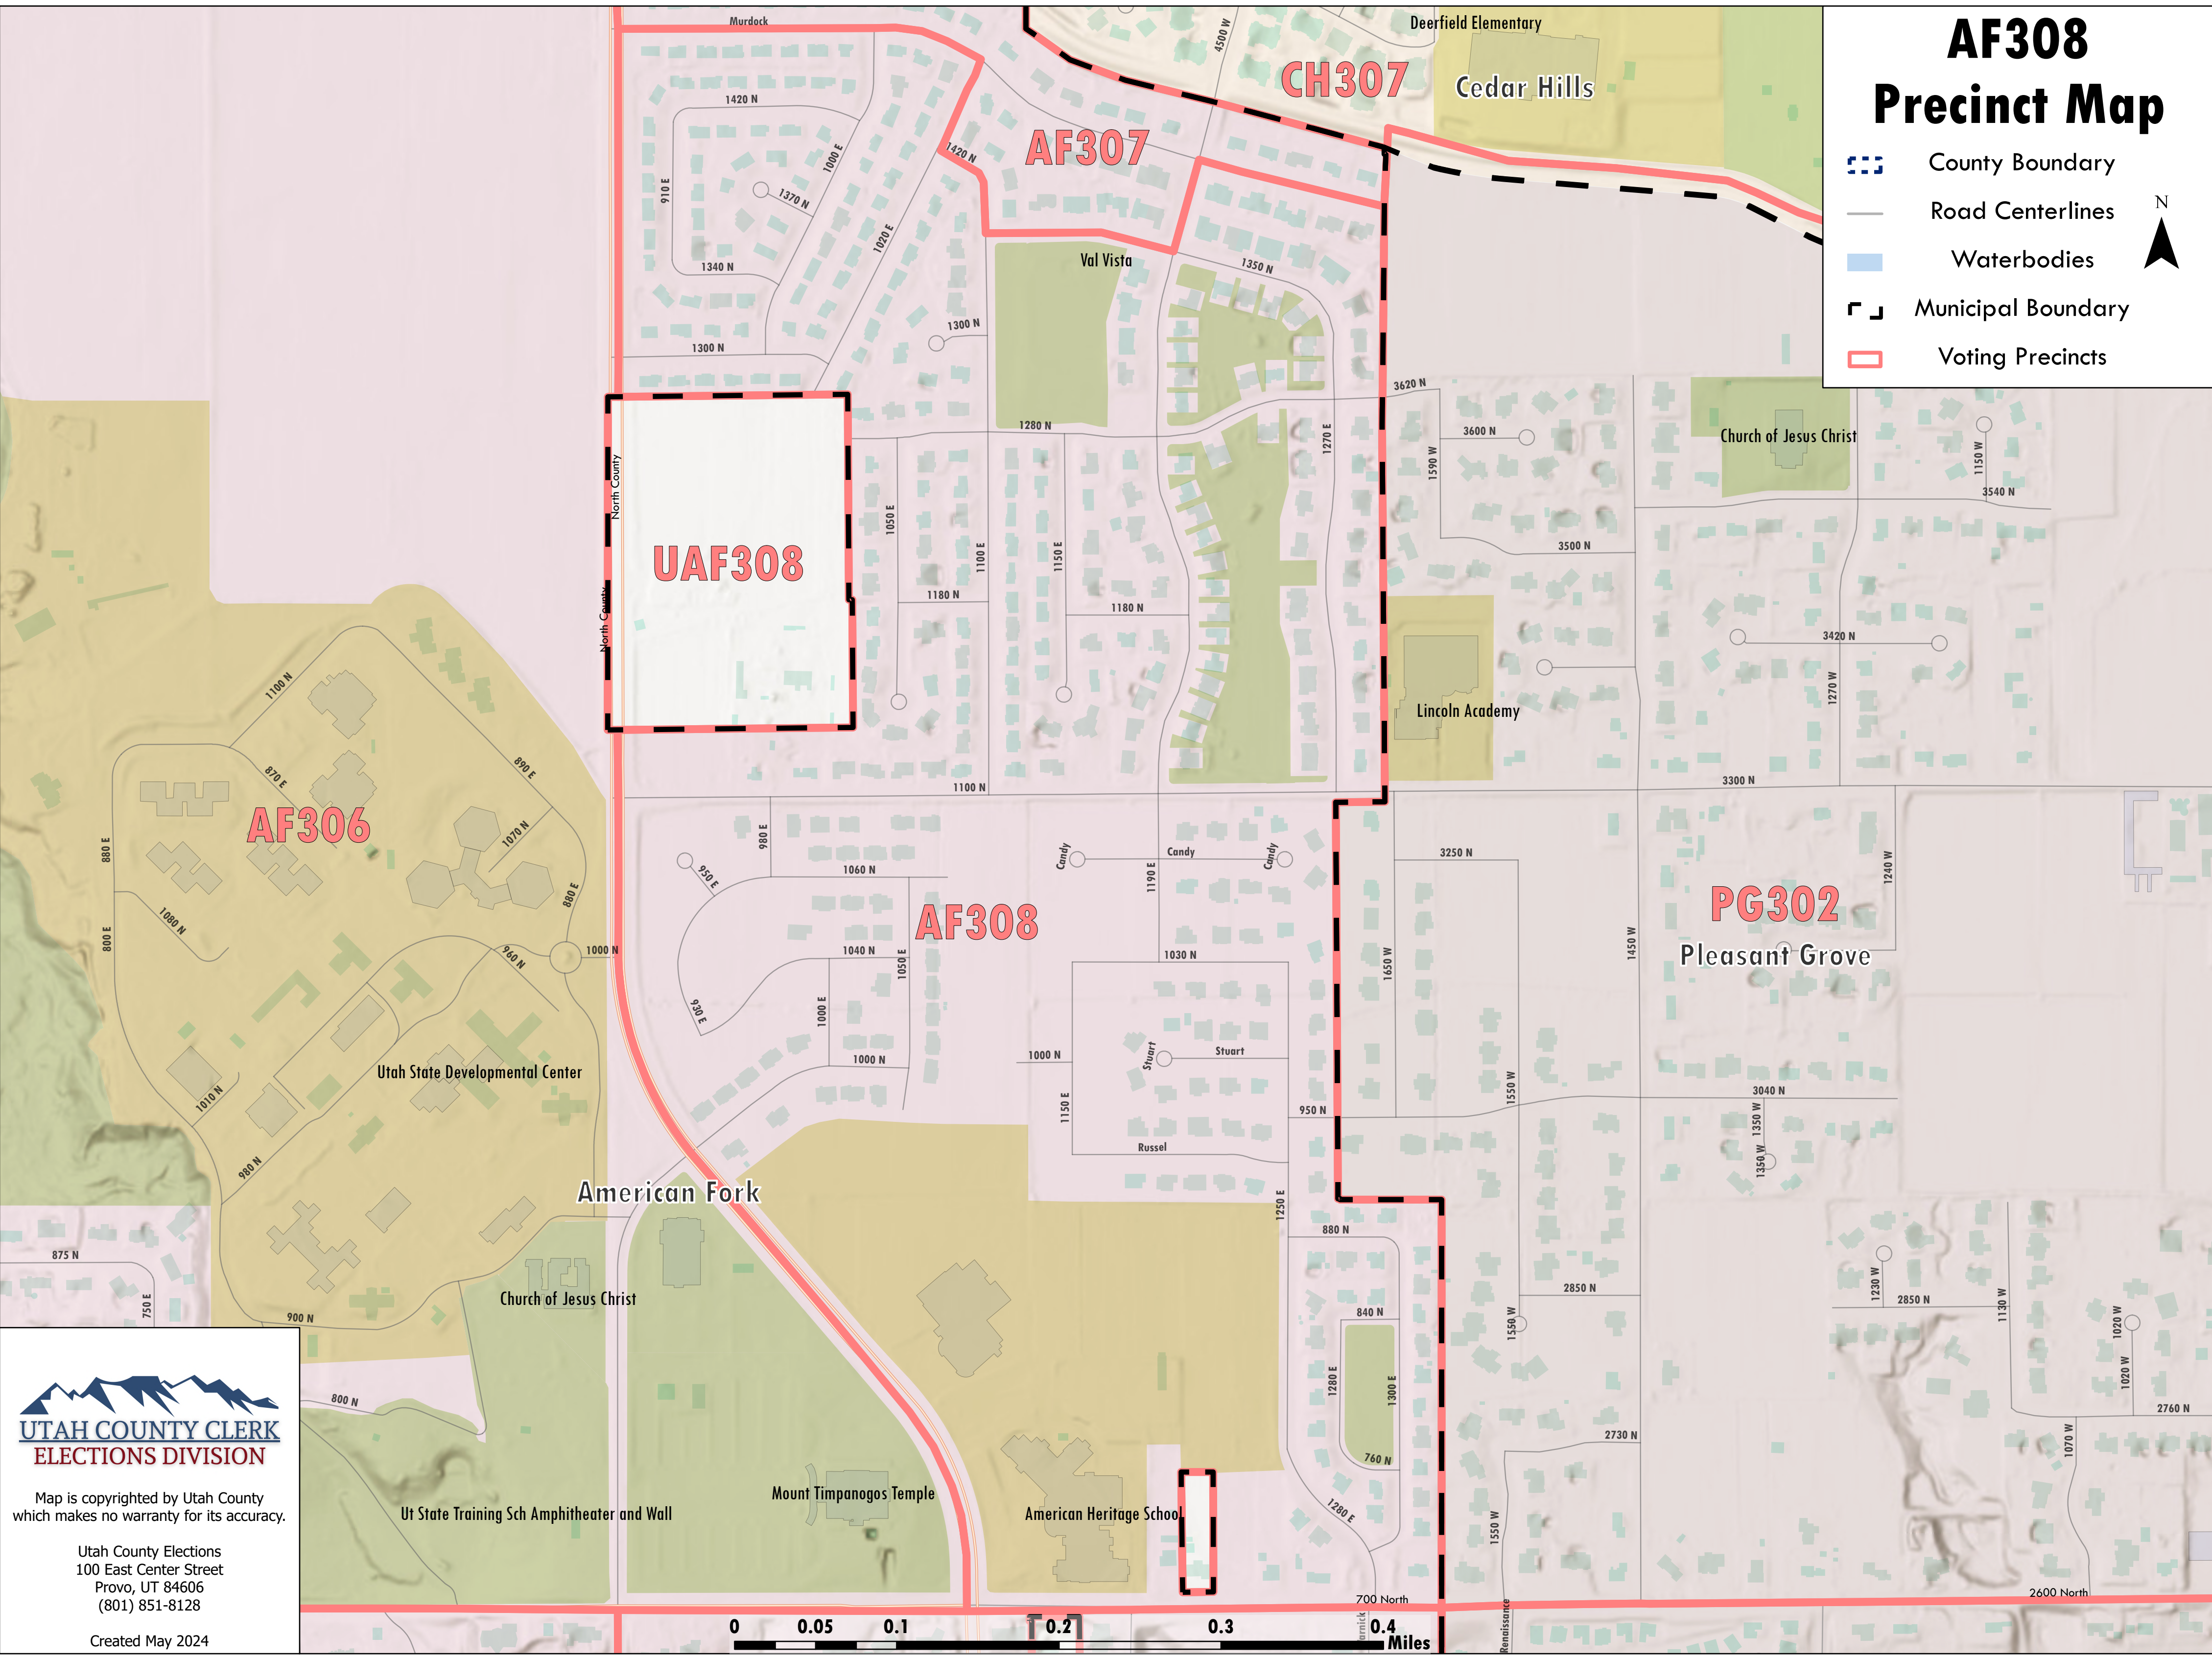

AF308 Precinct Map

-  County Boundary
-  Road Centerlines
-  Waterbodies
-  Municipal Boundary
-  Voting Precincts

UTAH COUNTY CLERK
ELECTIONS DIVISION

Map is copyrighted by Utah County
 which makes no warranty for its accuracy.

Utah County Elections
 100 East Center Street
 Provo, UT 84606
 (801) 851-8128

Created May 2024