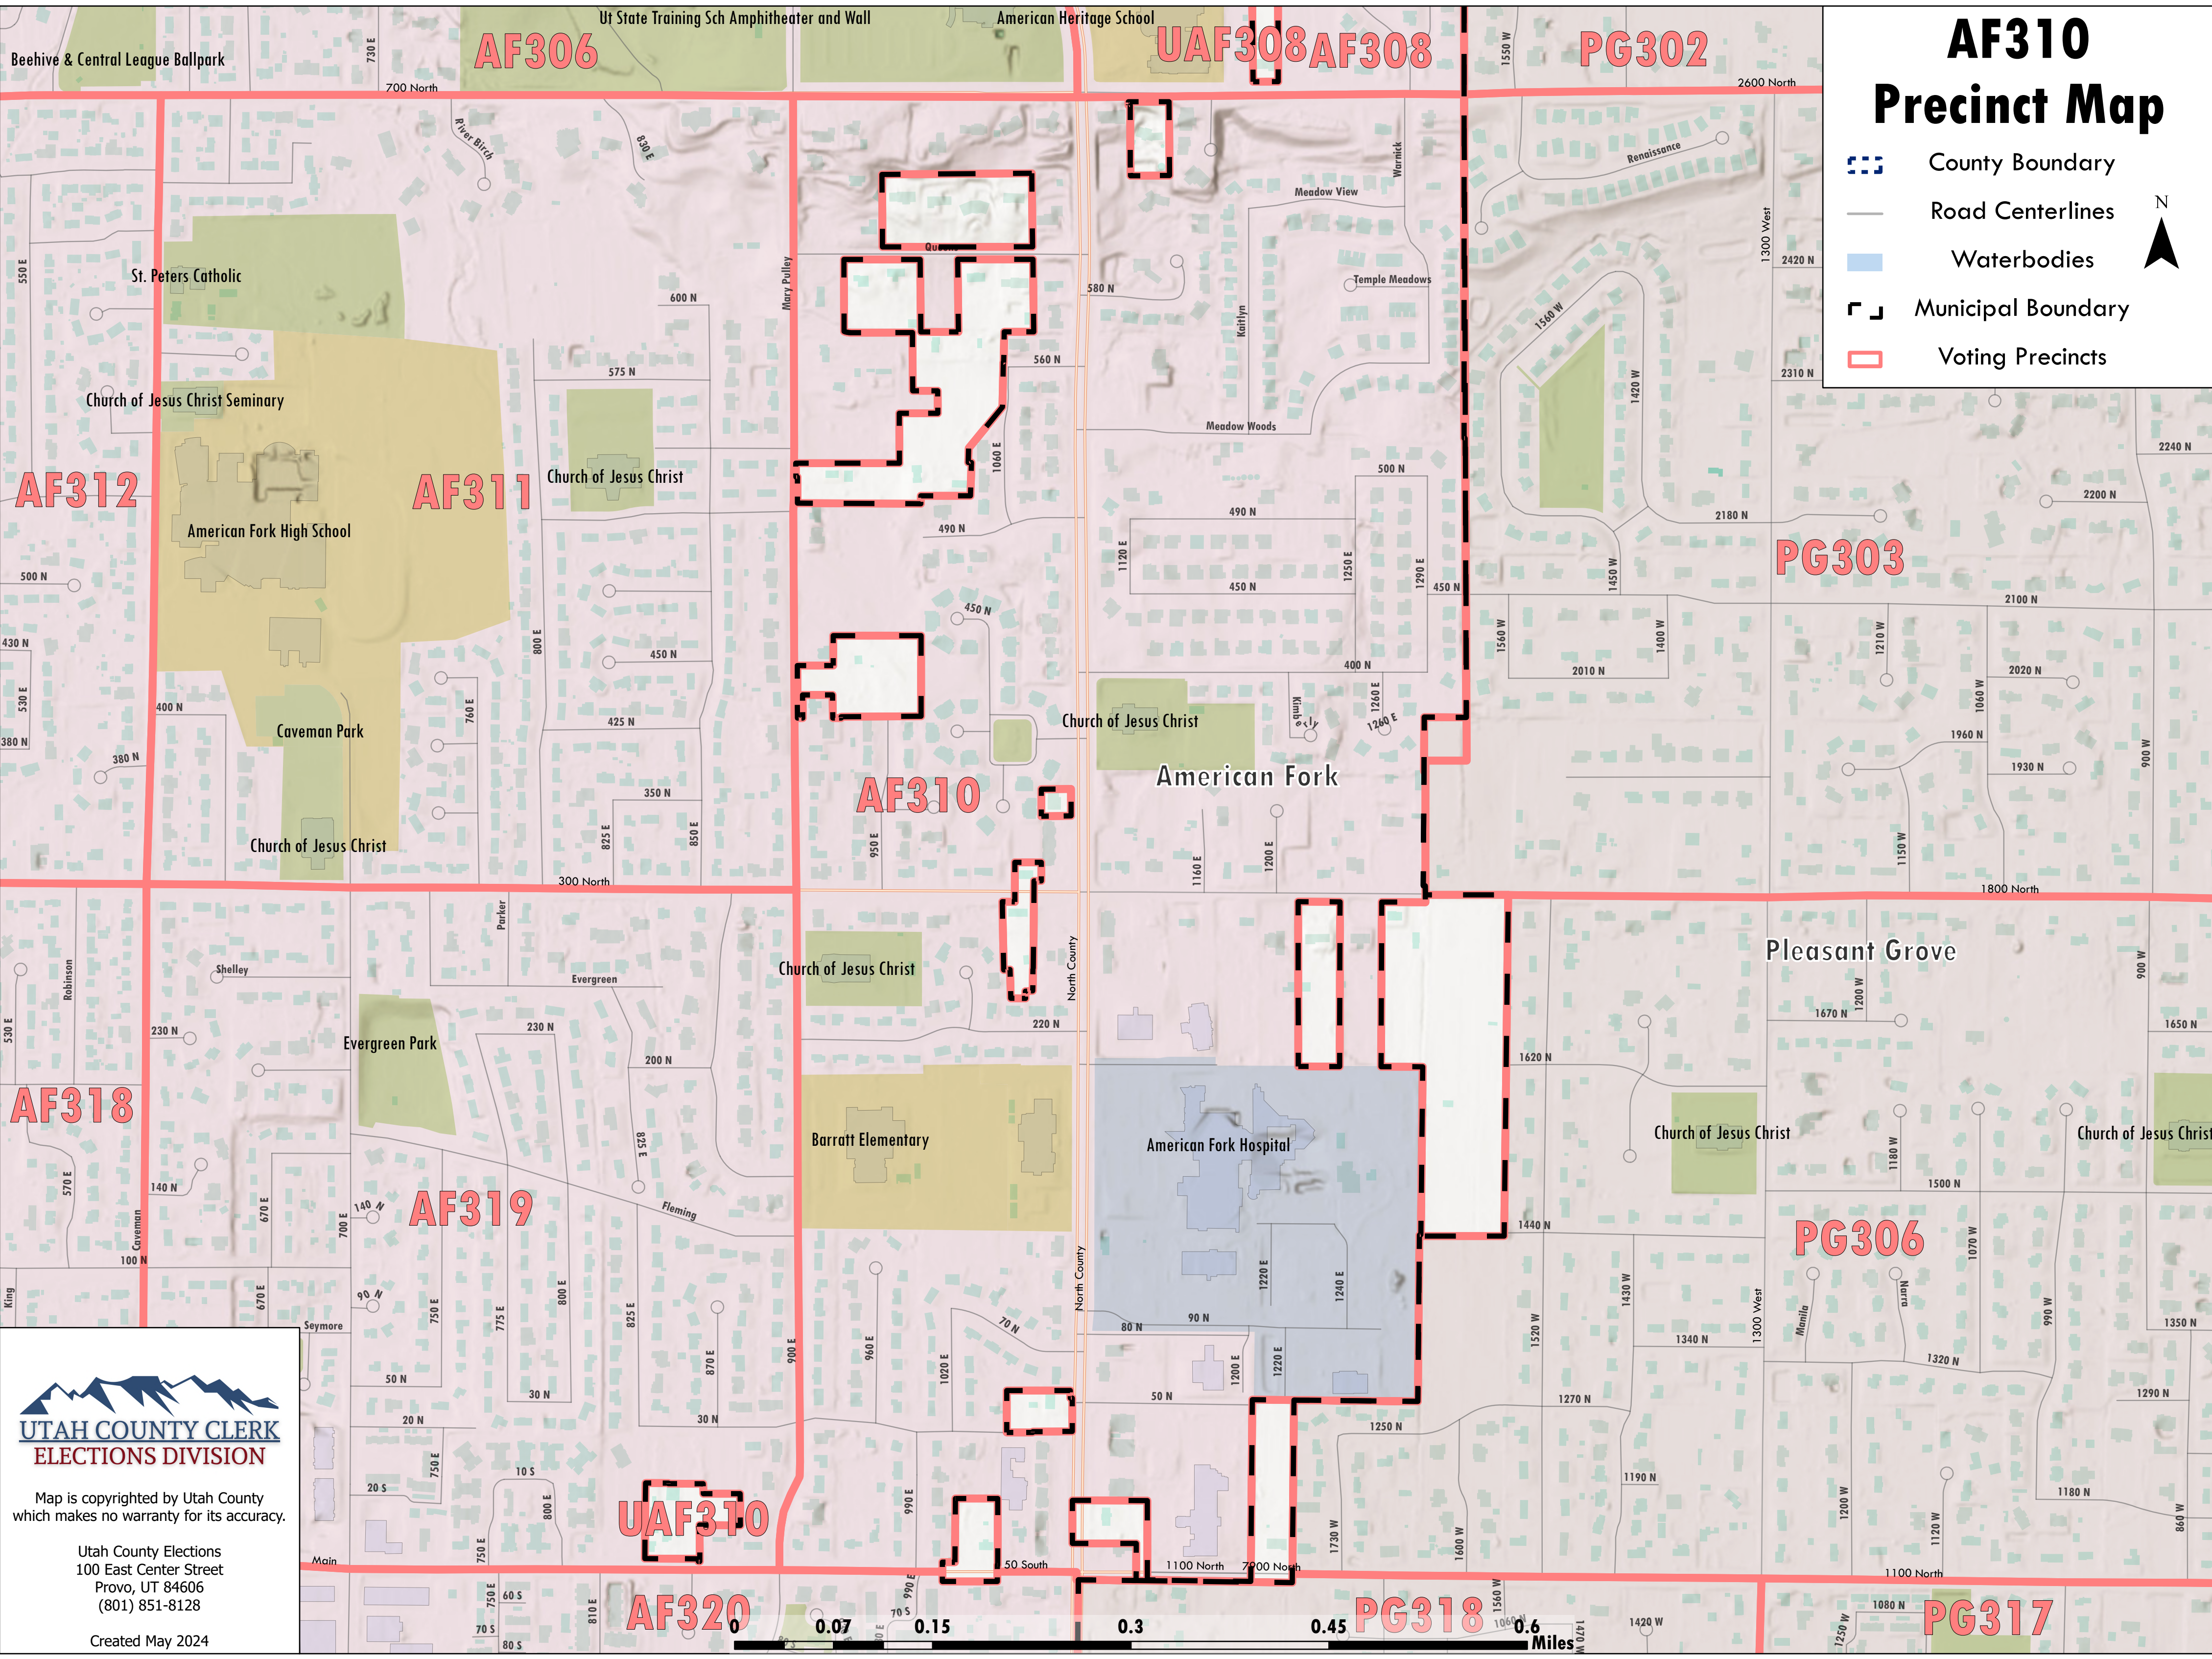

# AF310 Precinct Map

-  County Boundary
-  Road Centerlines
-  Waterbodies
-  Municipal Boundary
-  Voting Precincts

**UTAH COUNTY CLERK**  
**ELECTIONS DIVISION**

Map is copyrighted by Utah County  
 which makes no warranty for its accuracy.

Utah County Elections  
 100 East Center Street  
 Provo, UT 84606  
 (801) 851-8128

Created May 2024