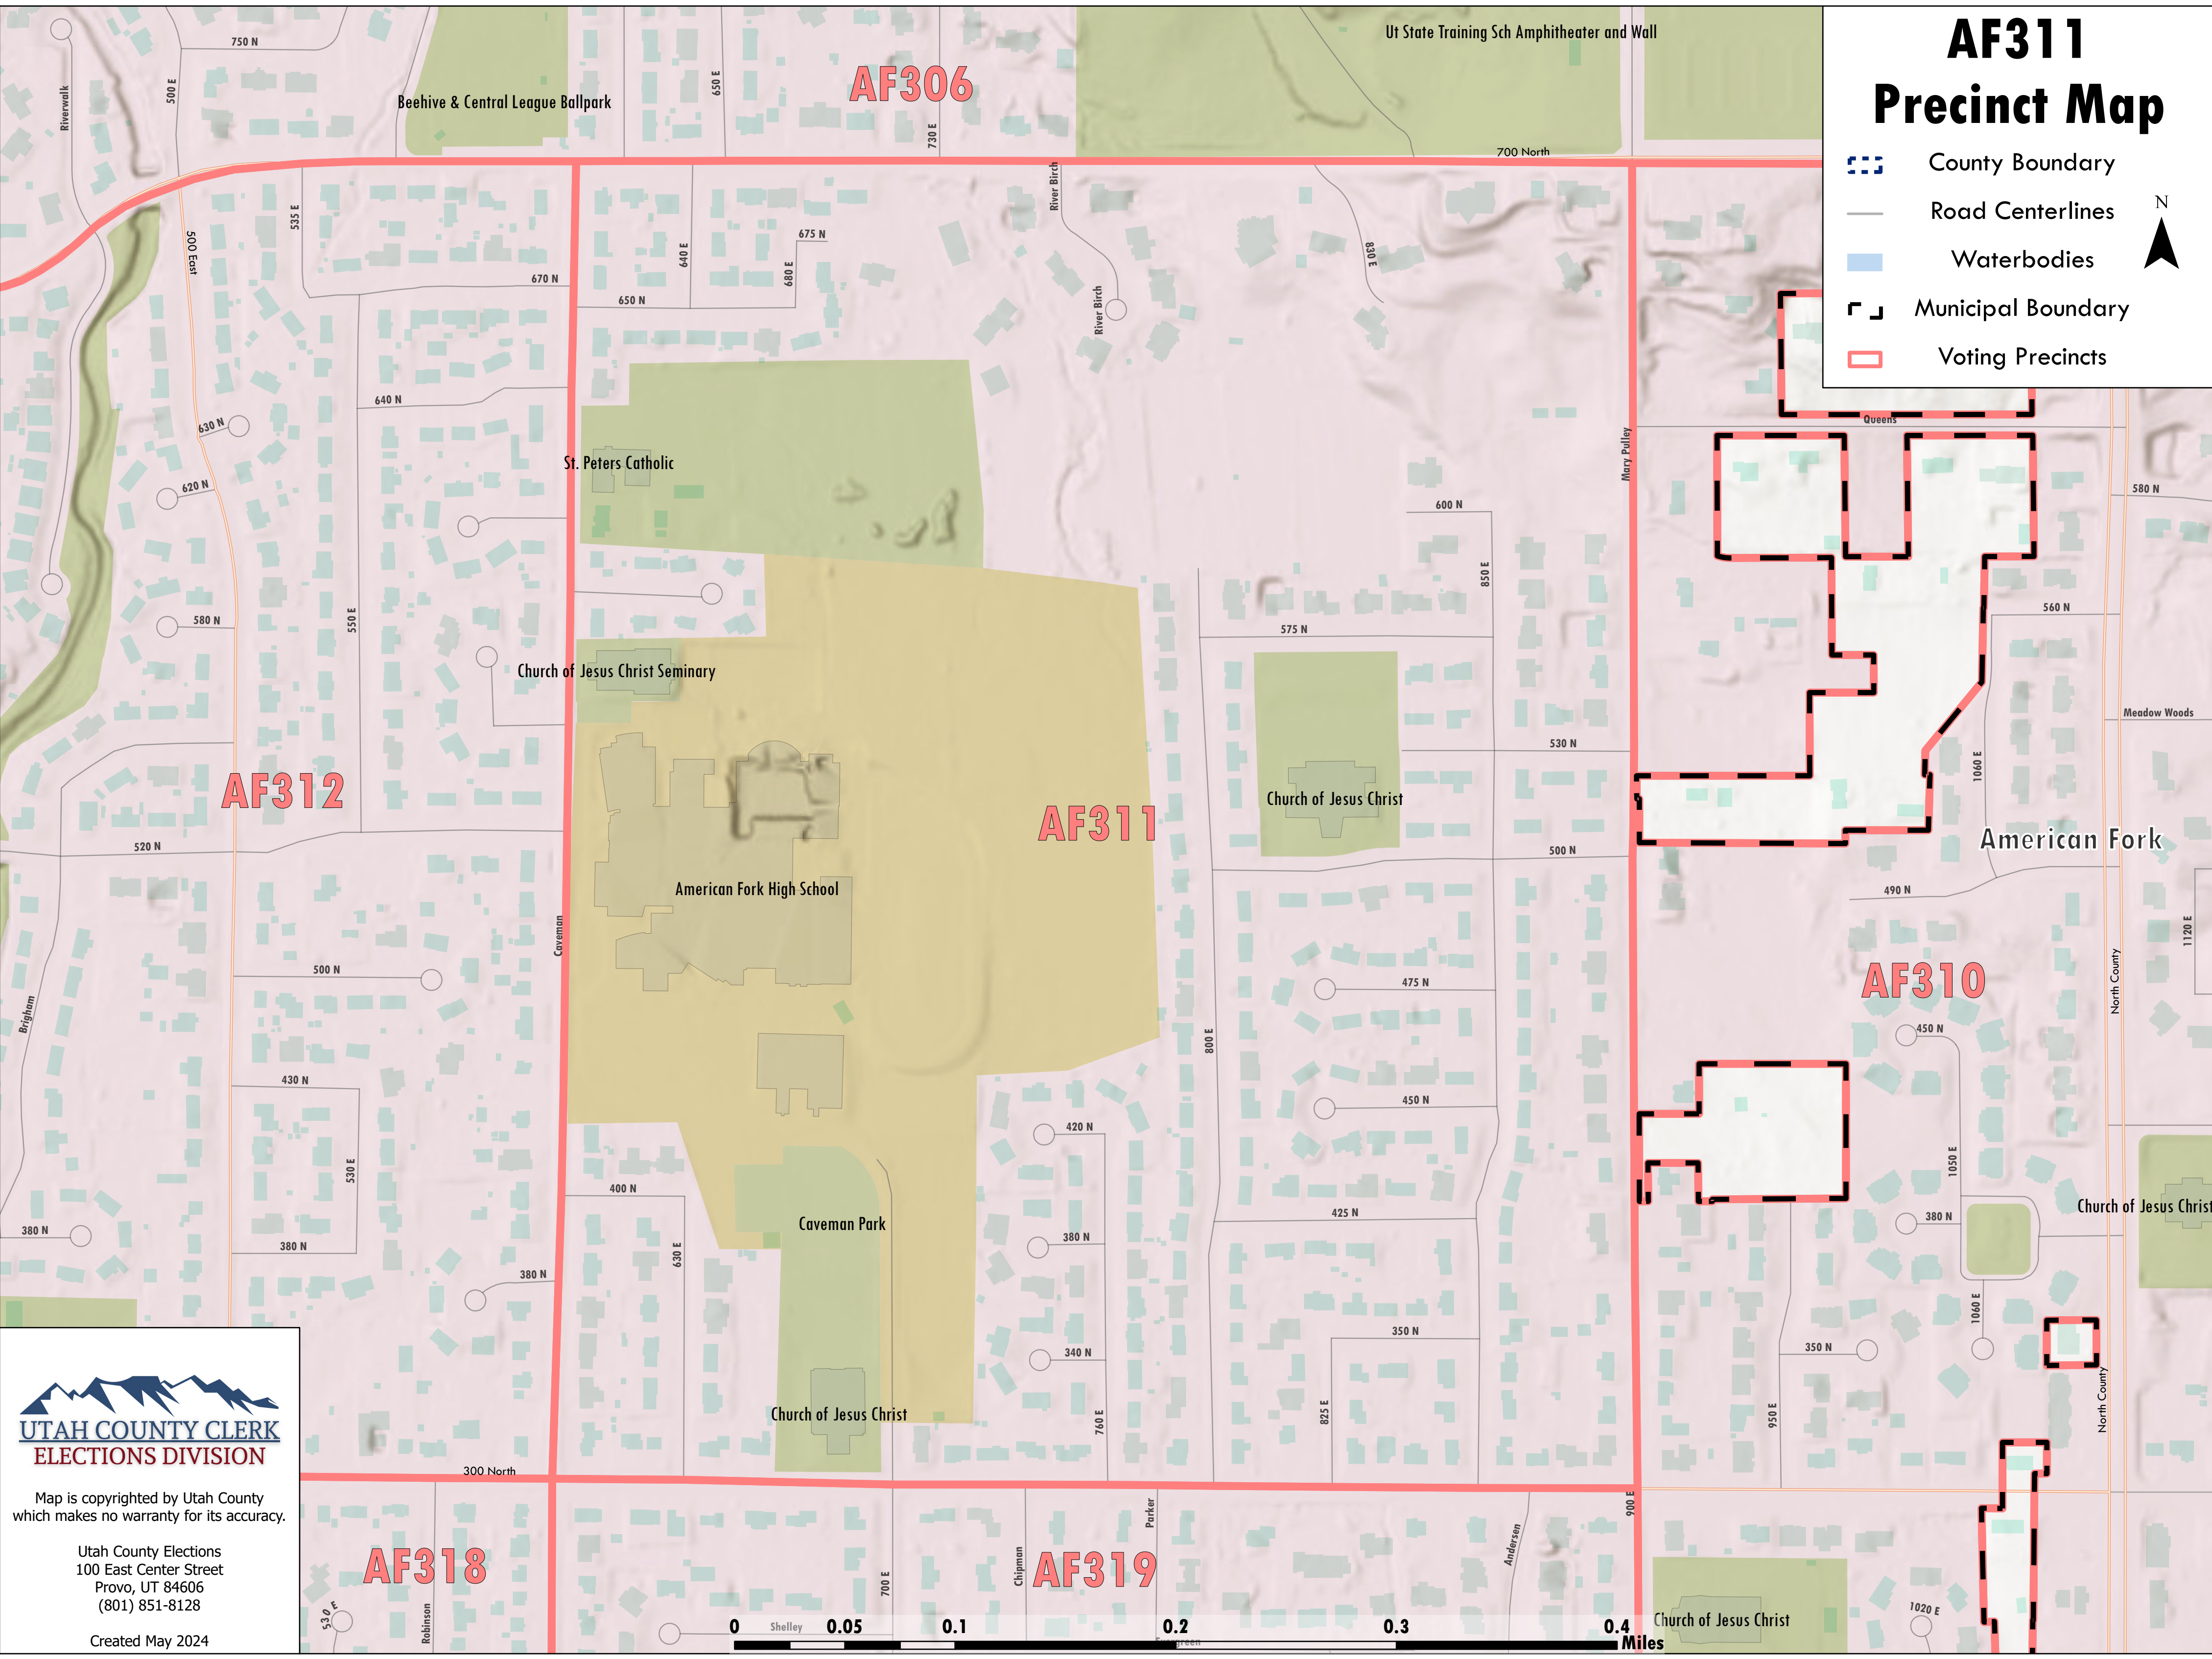

AF311 Precinct Map

-  County Boundary
-  Road Centerlines
-  Waterbodies
-  Municipal Boundary
-  Voting Precincts

**UTAH COUNTY CLERK
ELECTIONS DIVISION**

Map is copyrighted by Utah County
which makes no warranty for its accuracy.

Utah County Elections
100 East Center Street
Provo, UT 84606
(801) 851-8128

Created May 2024