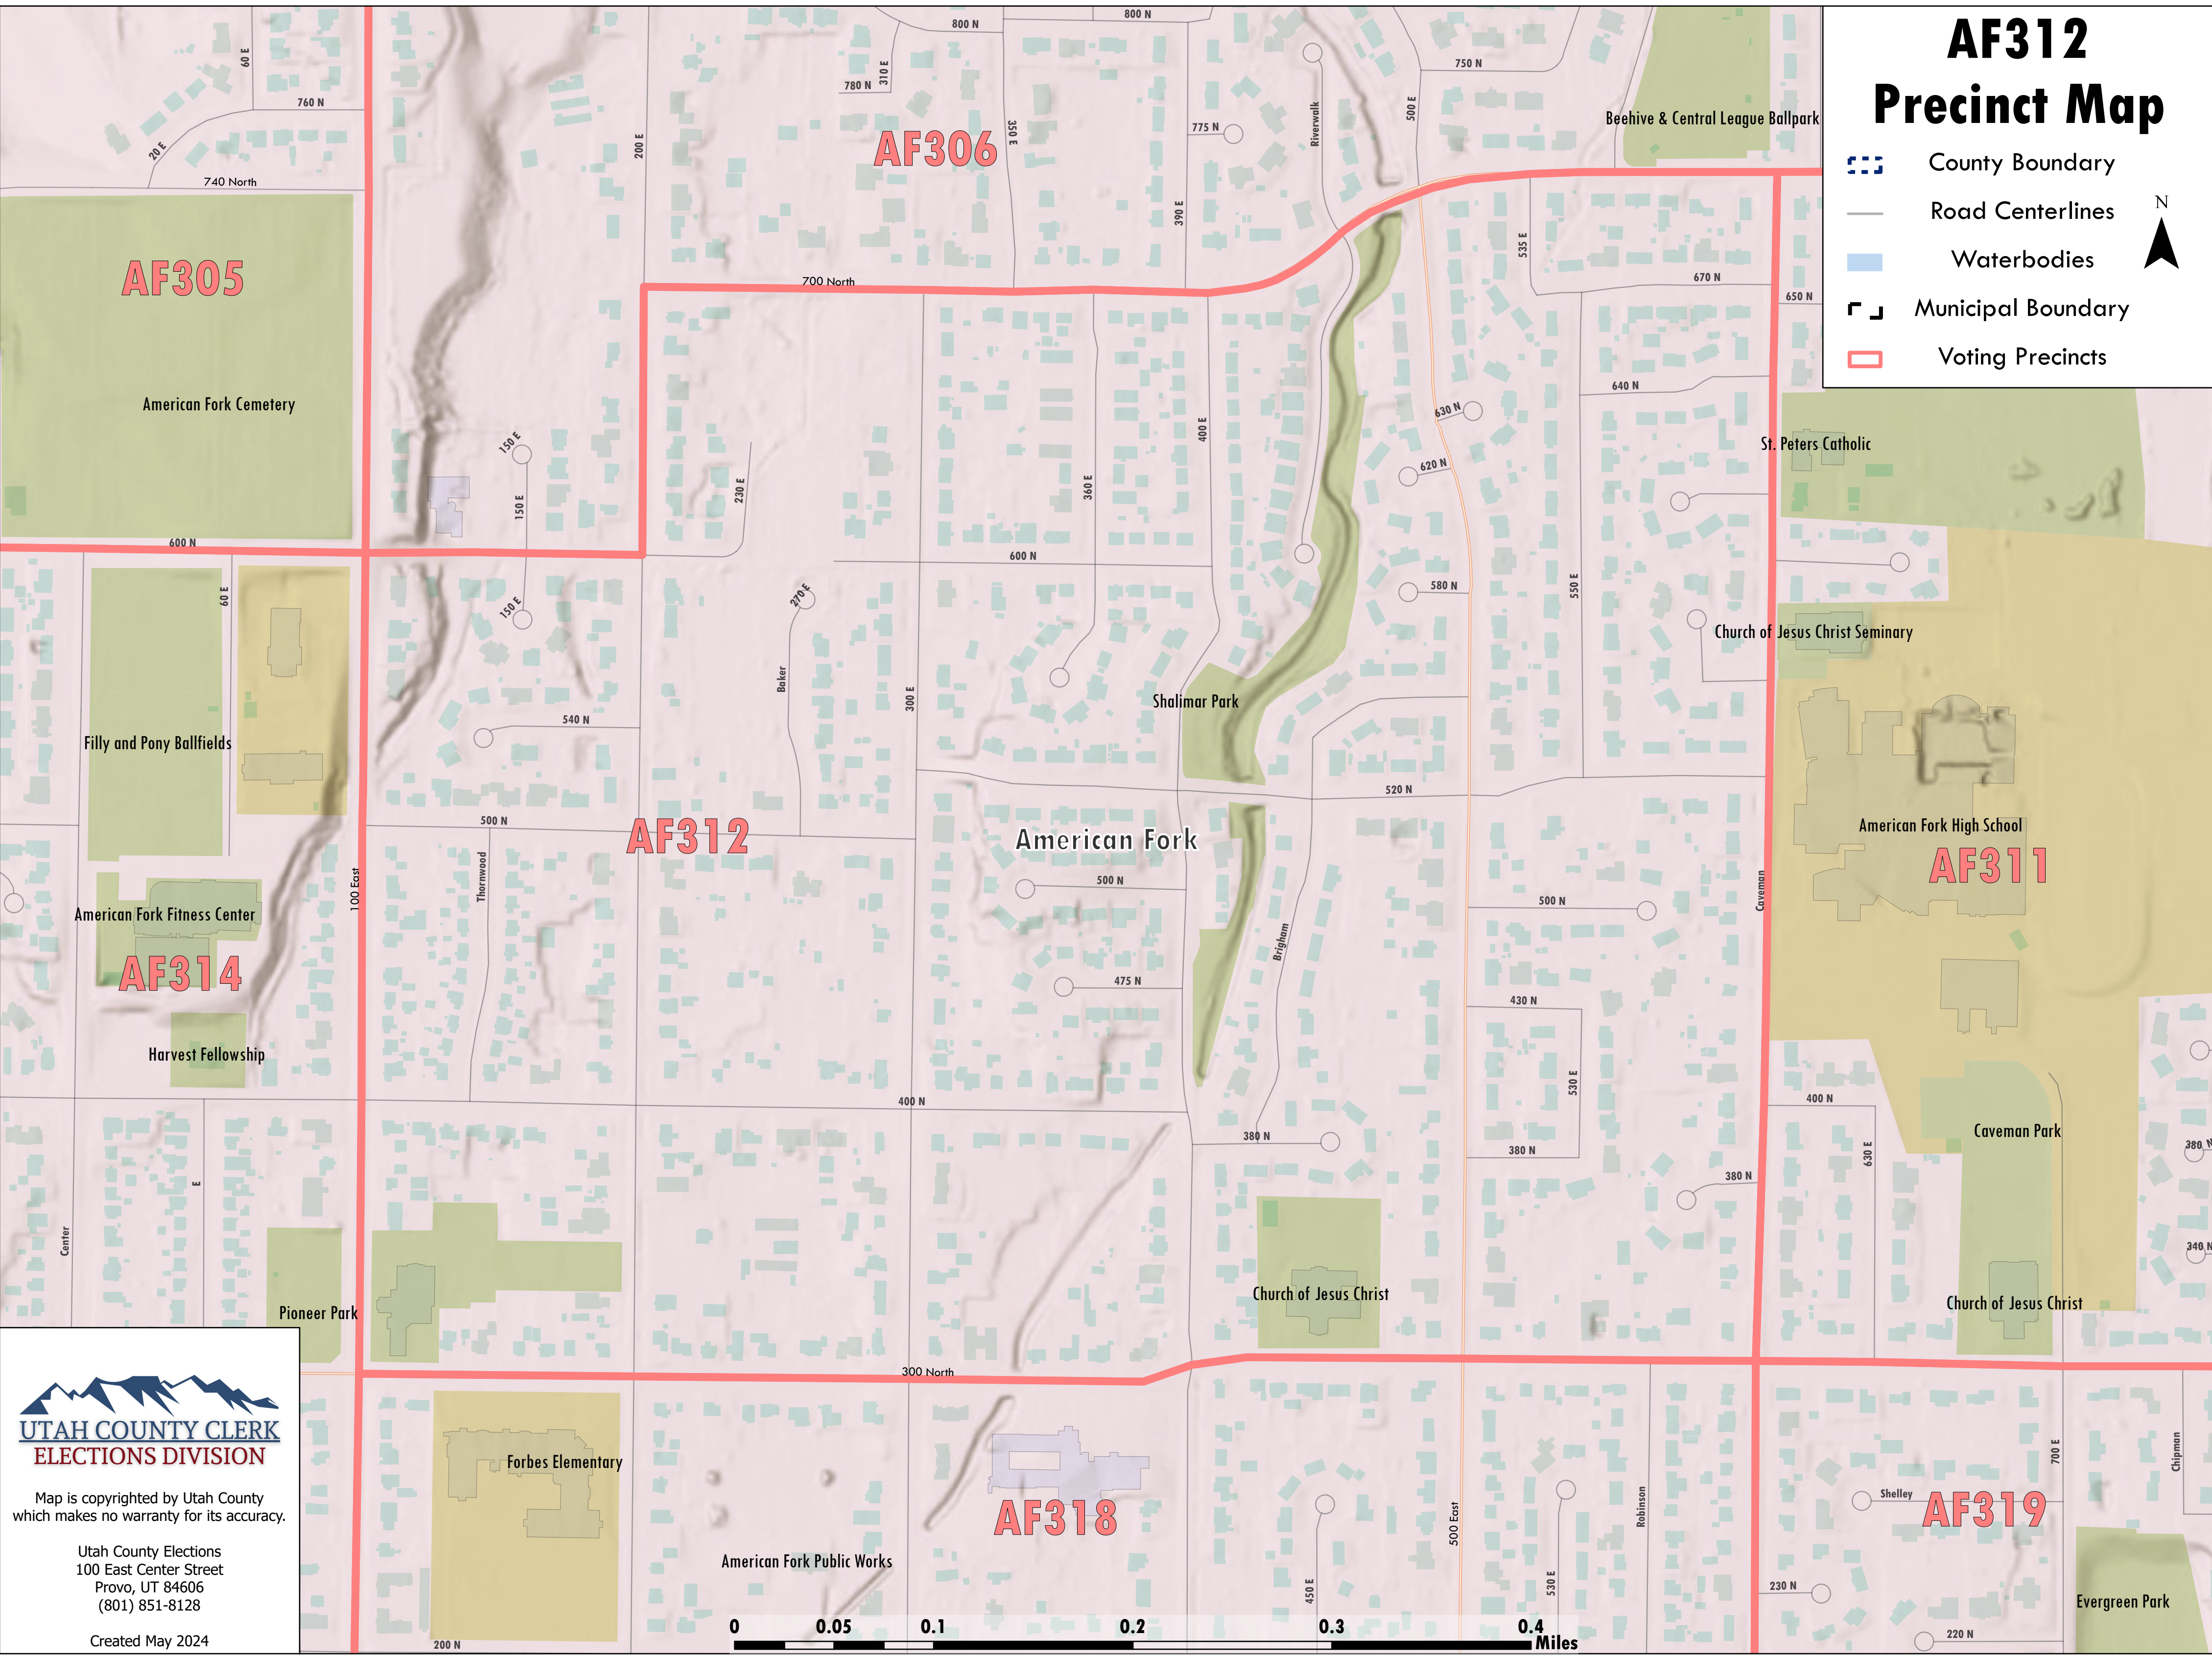

AF312 Precinct Map

-  County Boundary
-  Road Centerlines
-  Waterbodies
-  Municipal Boundary
-  Voting Precincts

**UTAH COUNTY CLERK
ELECTIONS DIVISION**

Map is copyrighted by Utah County
which makes no warranty for its accuracy.

Utah County Elections
100 East Center Street
Provo, UT 84606
(801) 851-8128

Created May 2024