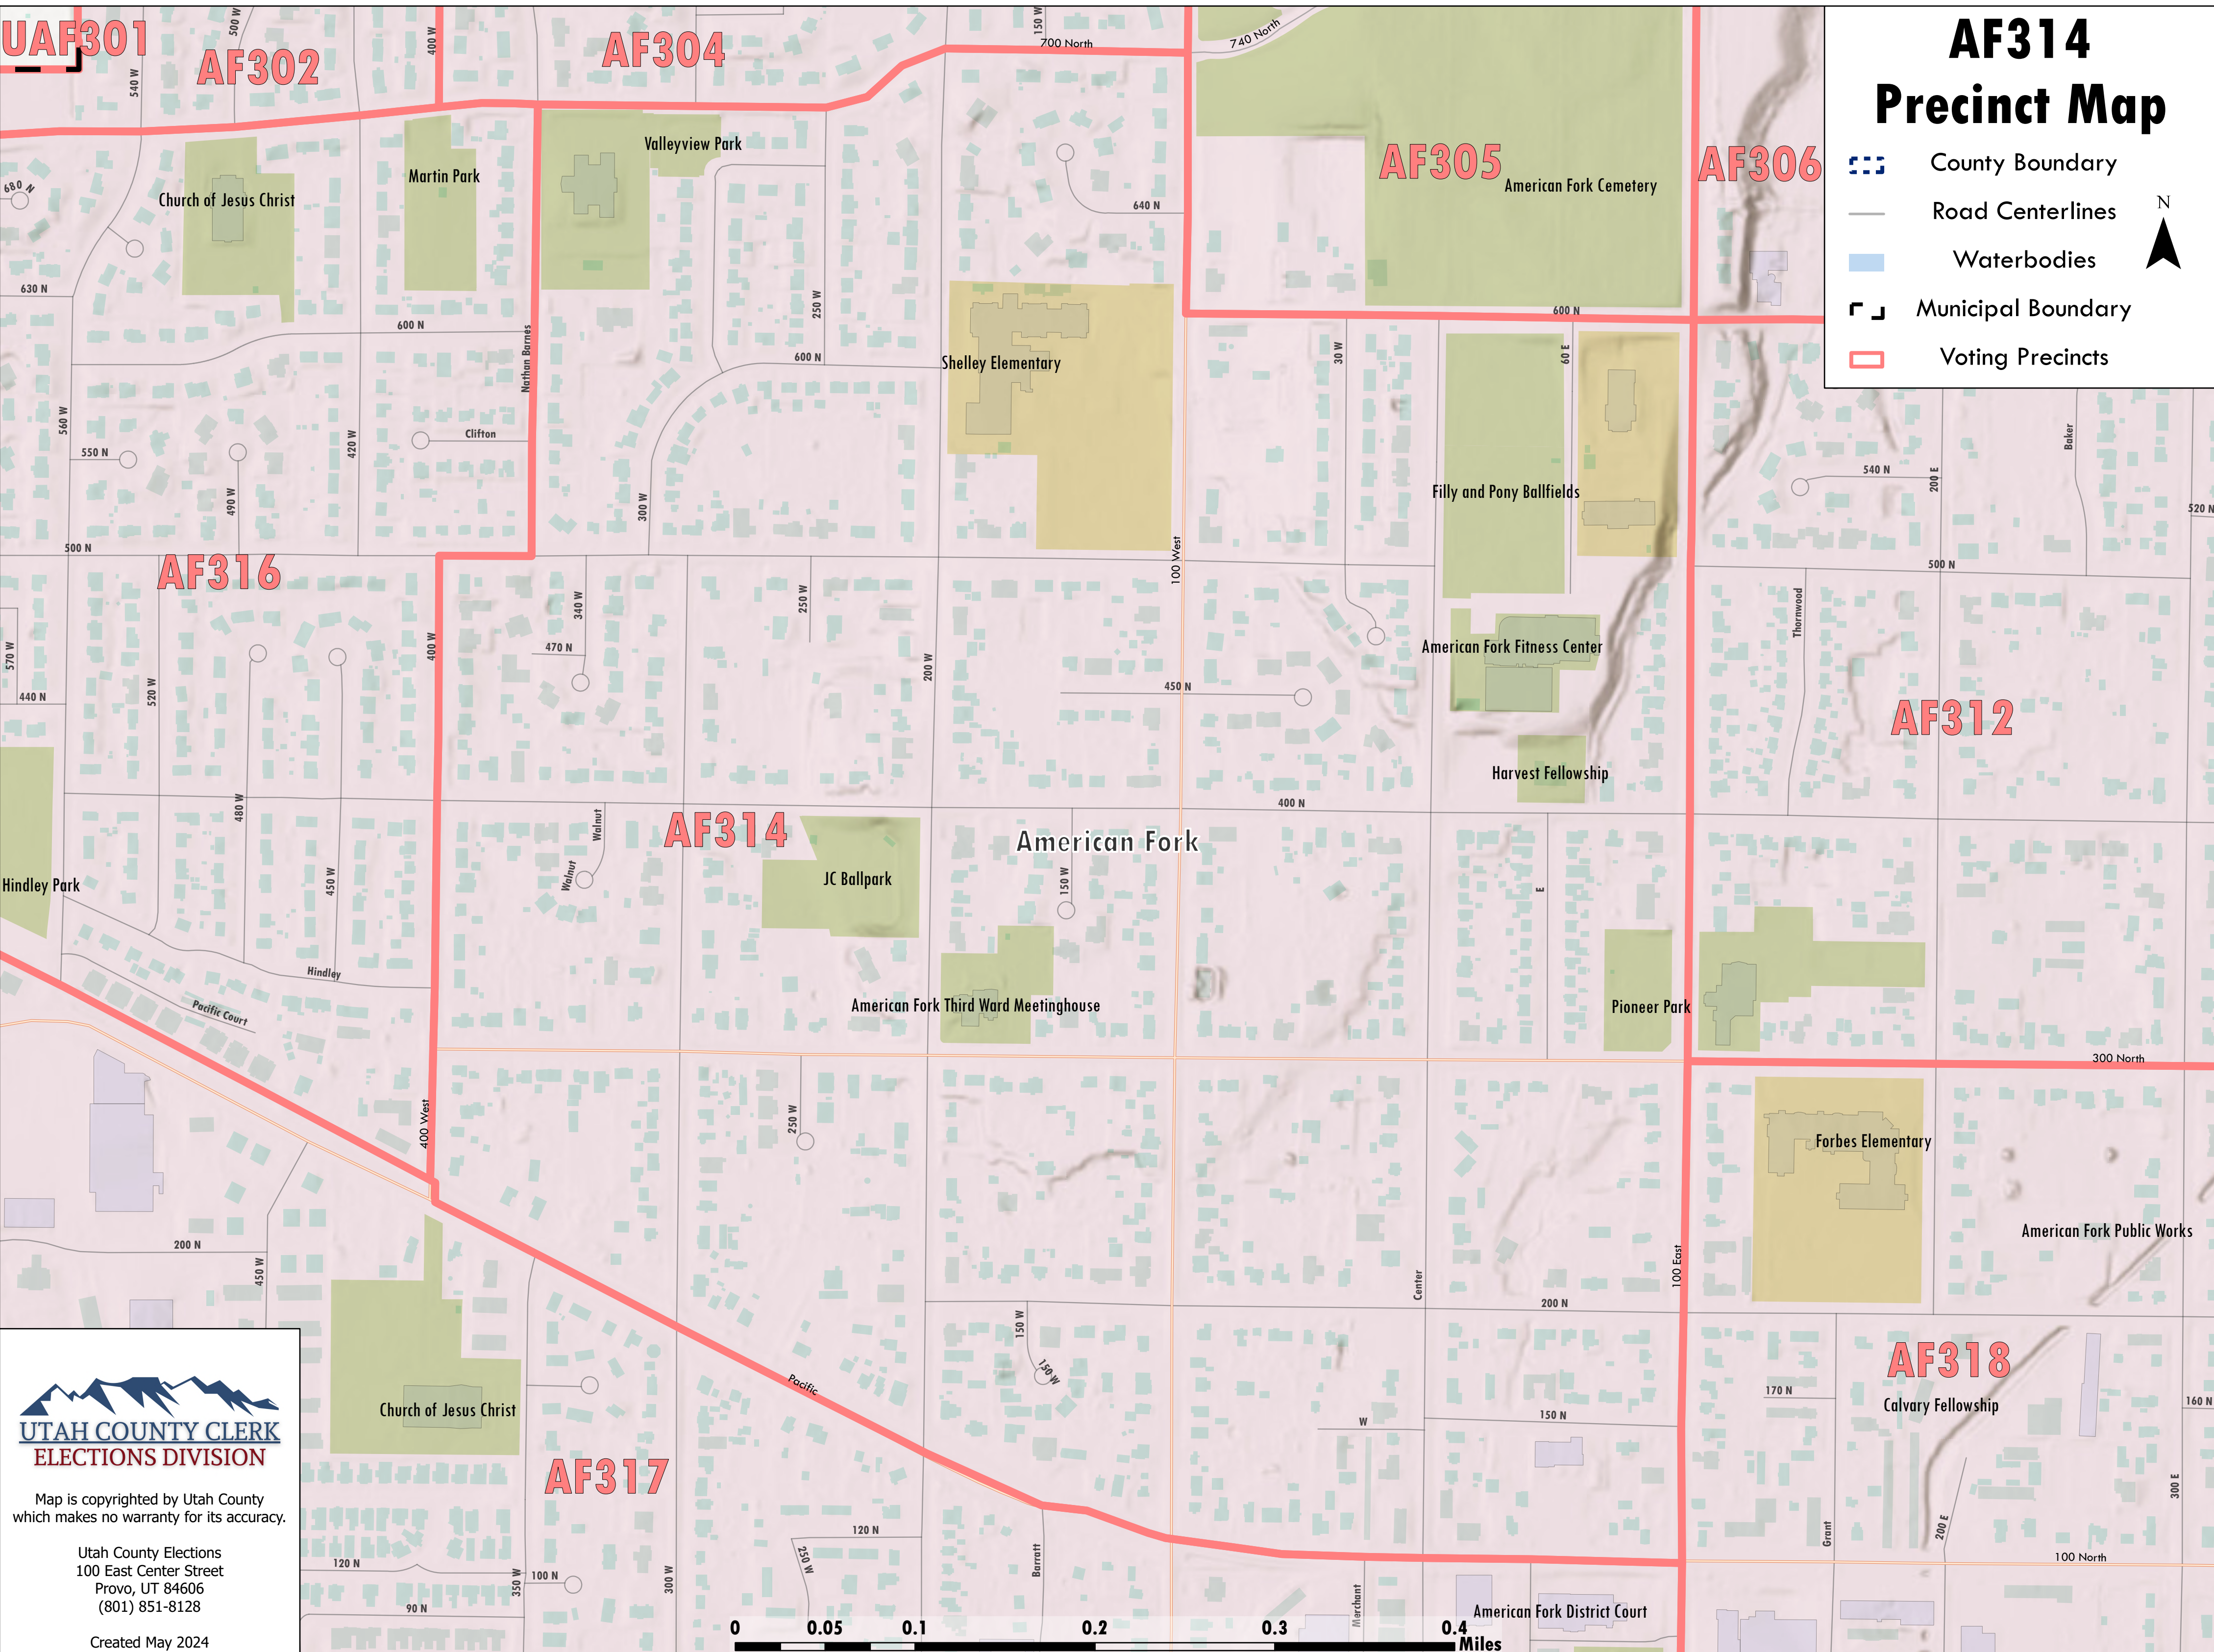

AF314 Precinct Map

-  County Boundary
-  Road Centerlines
-  Waterbodies
-  Municipal Boundary
-  Voting Precincts

Map is copyrighted by Utah County which makes no warranty for its accuracy.

Utah County Elections
100 East Center Street
Provo, UT 84606
(801) 851-8128