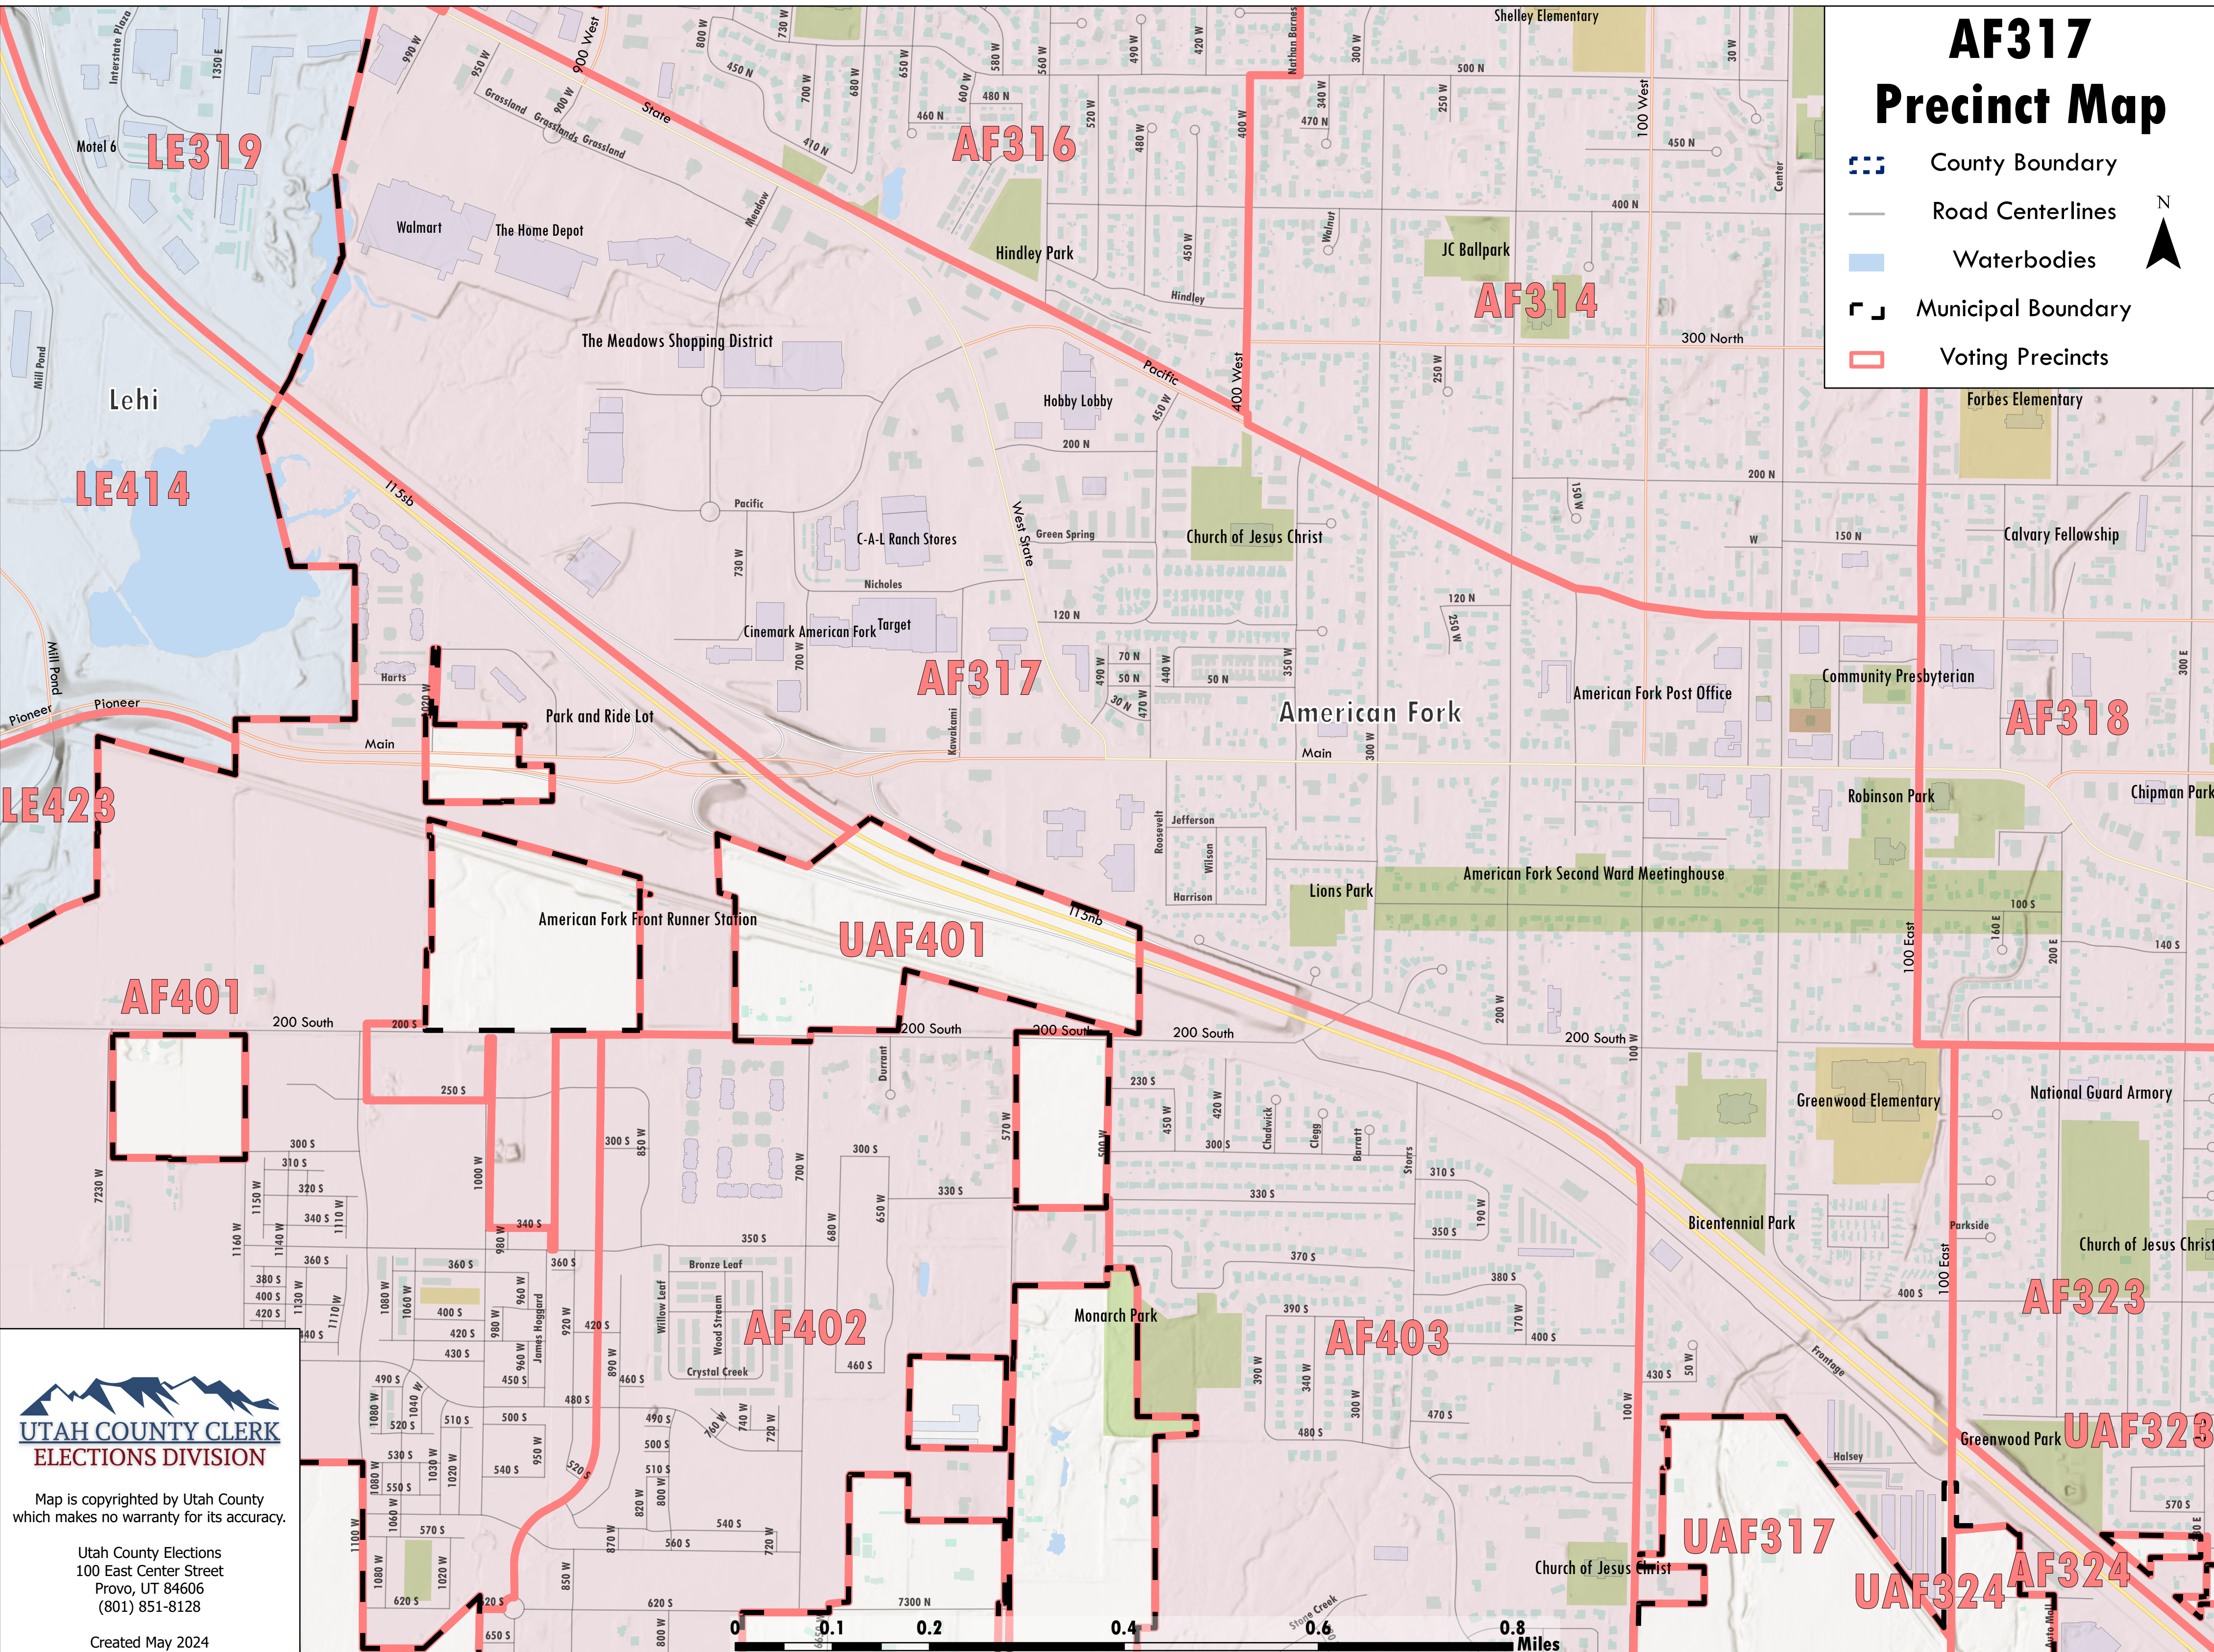

# AF317 Precinct Map

-  County Boundary
-  Road Centerlines
-  Waterbodies
-  Municipal Boundary
-  Voting Precincts

Map is copyrighted by Utah County which makes no warranty for its accuracy.

Utah County Elections  
 100 East Center Street  
 Provo, UT 84606  
 (801) 851-8128

Created May 2024