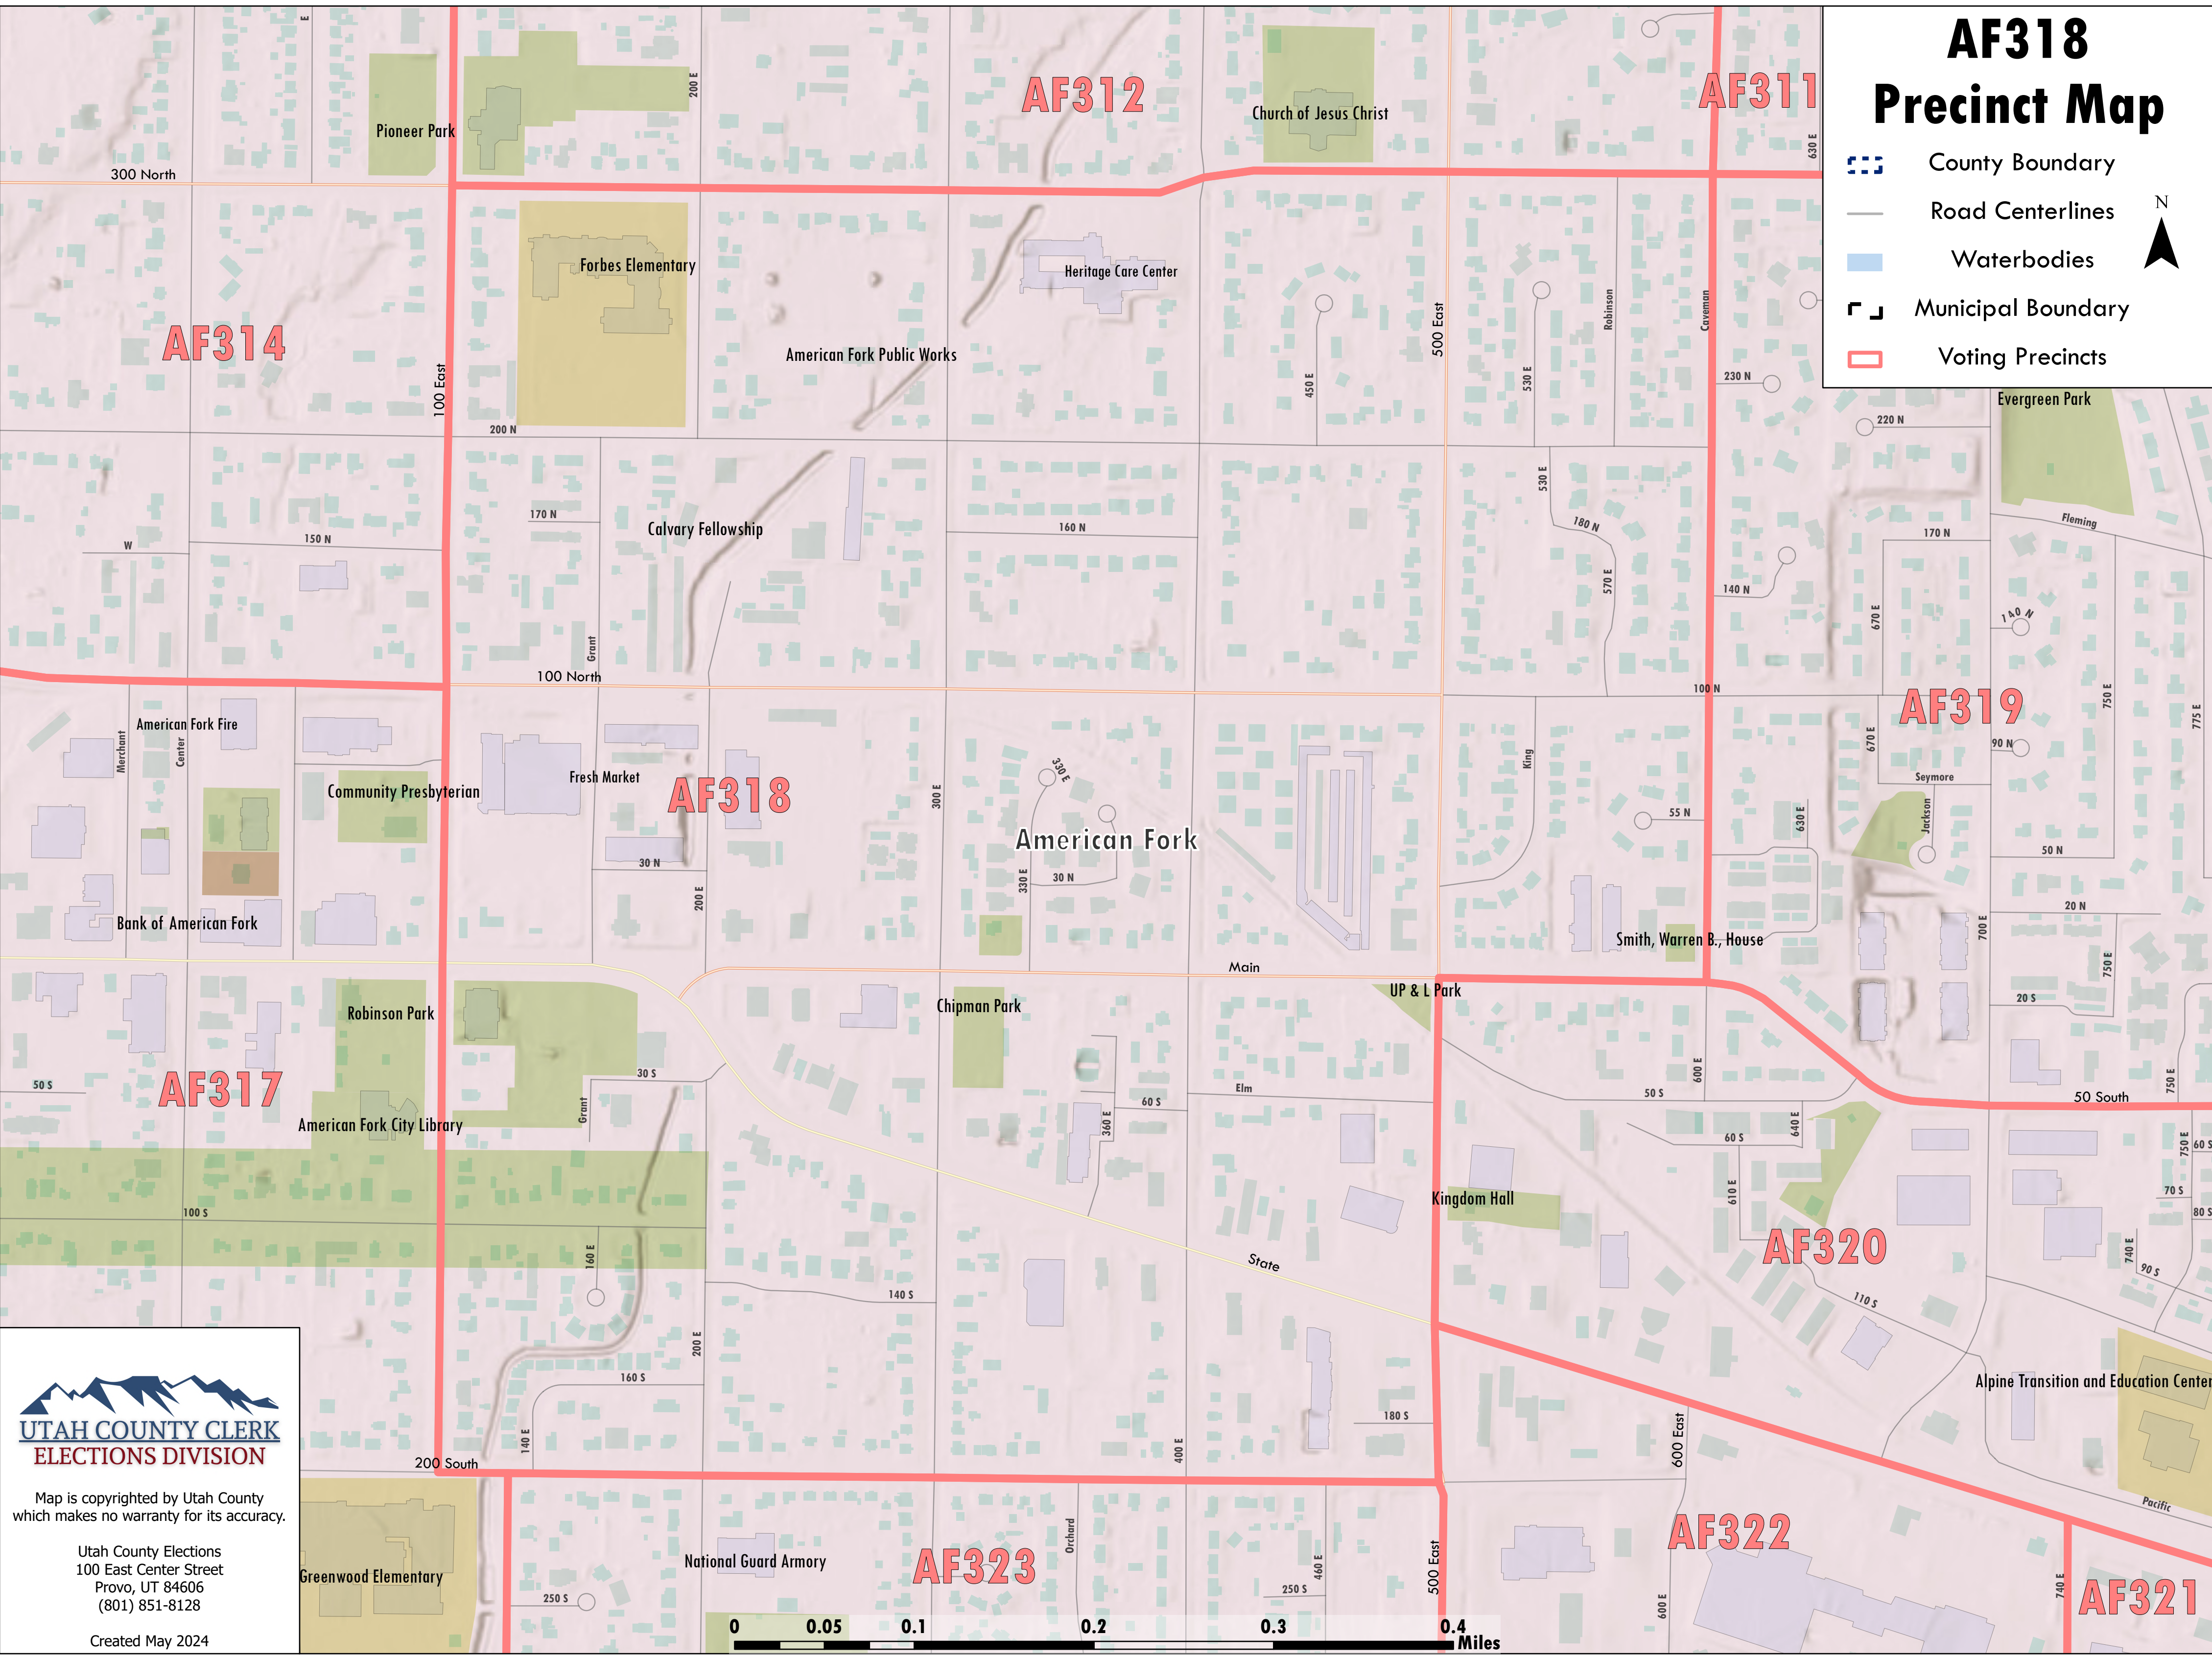

# AF318 Precinct Map

-  County Boundary
-  Road Centerlines
-  Waterbodies
-  Municipal Boundary
-  Voting Precincts

Map is copyrighted by Utah County which makes no warranty for its accuracy.

Utah County Elections  
100 East Center Street  
Provo, UT 84606  
(801) 851-8128