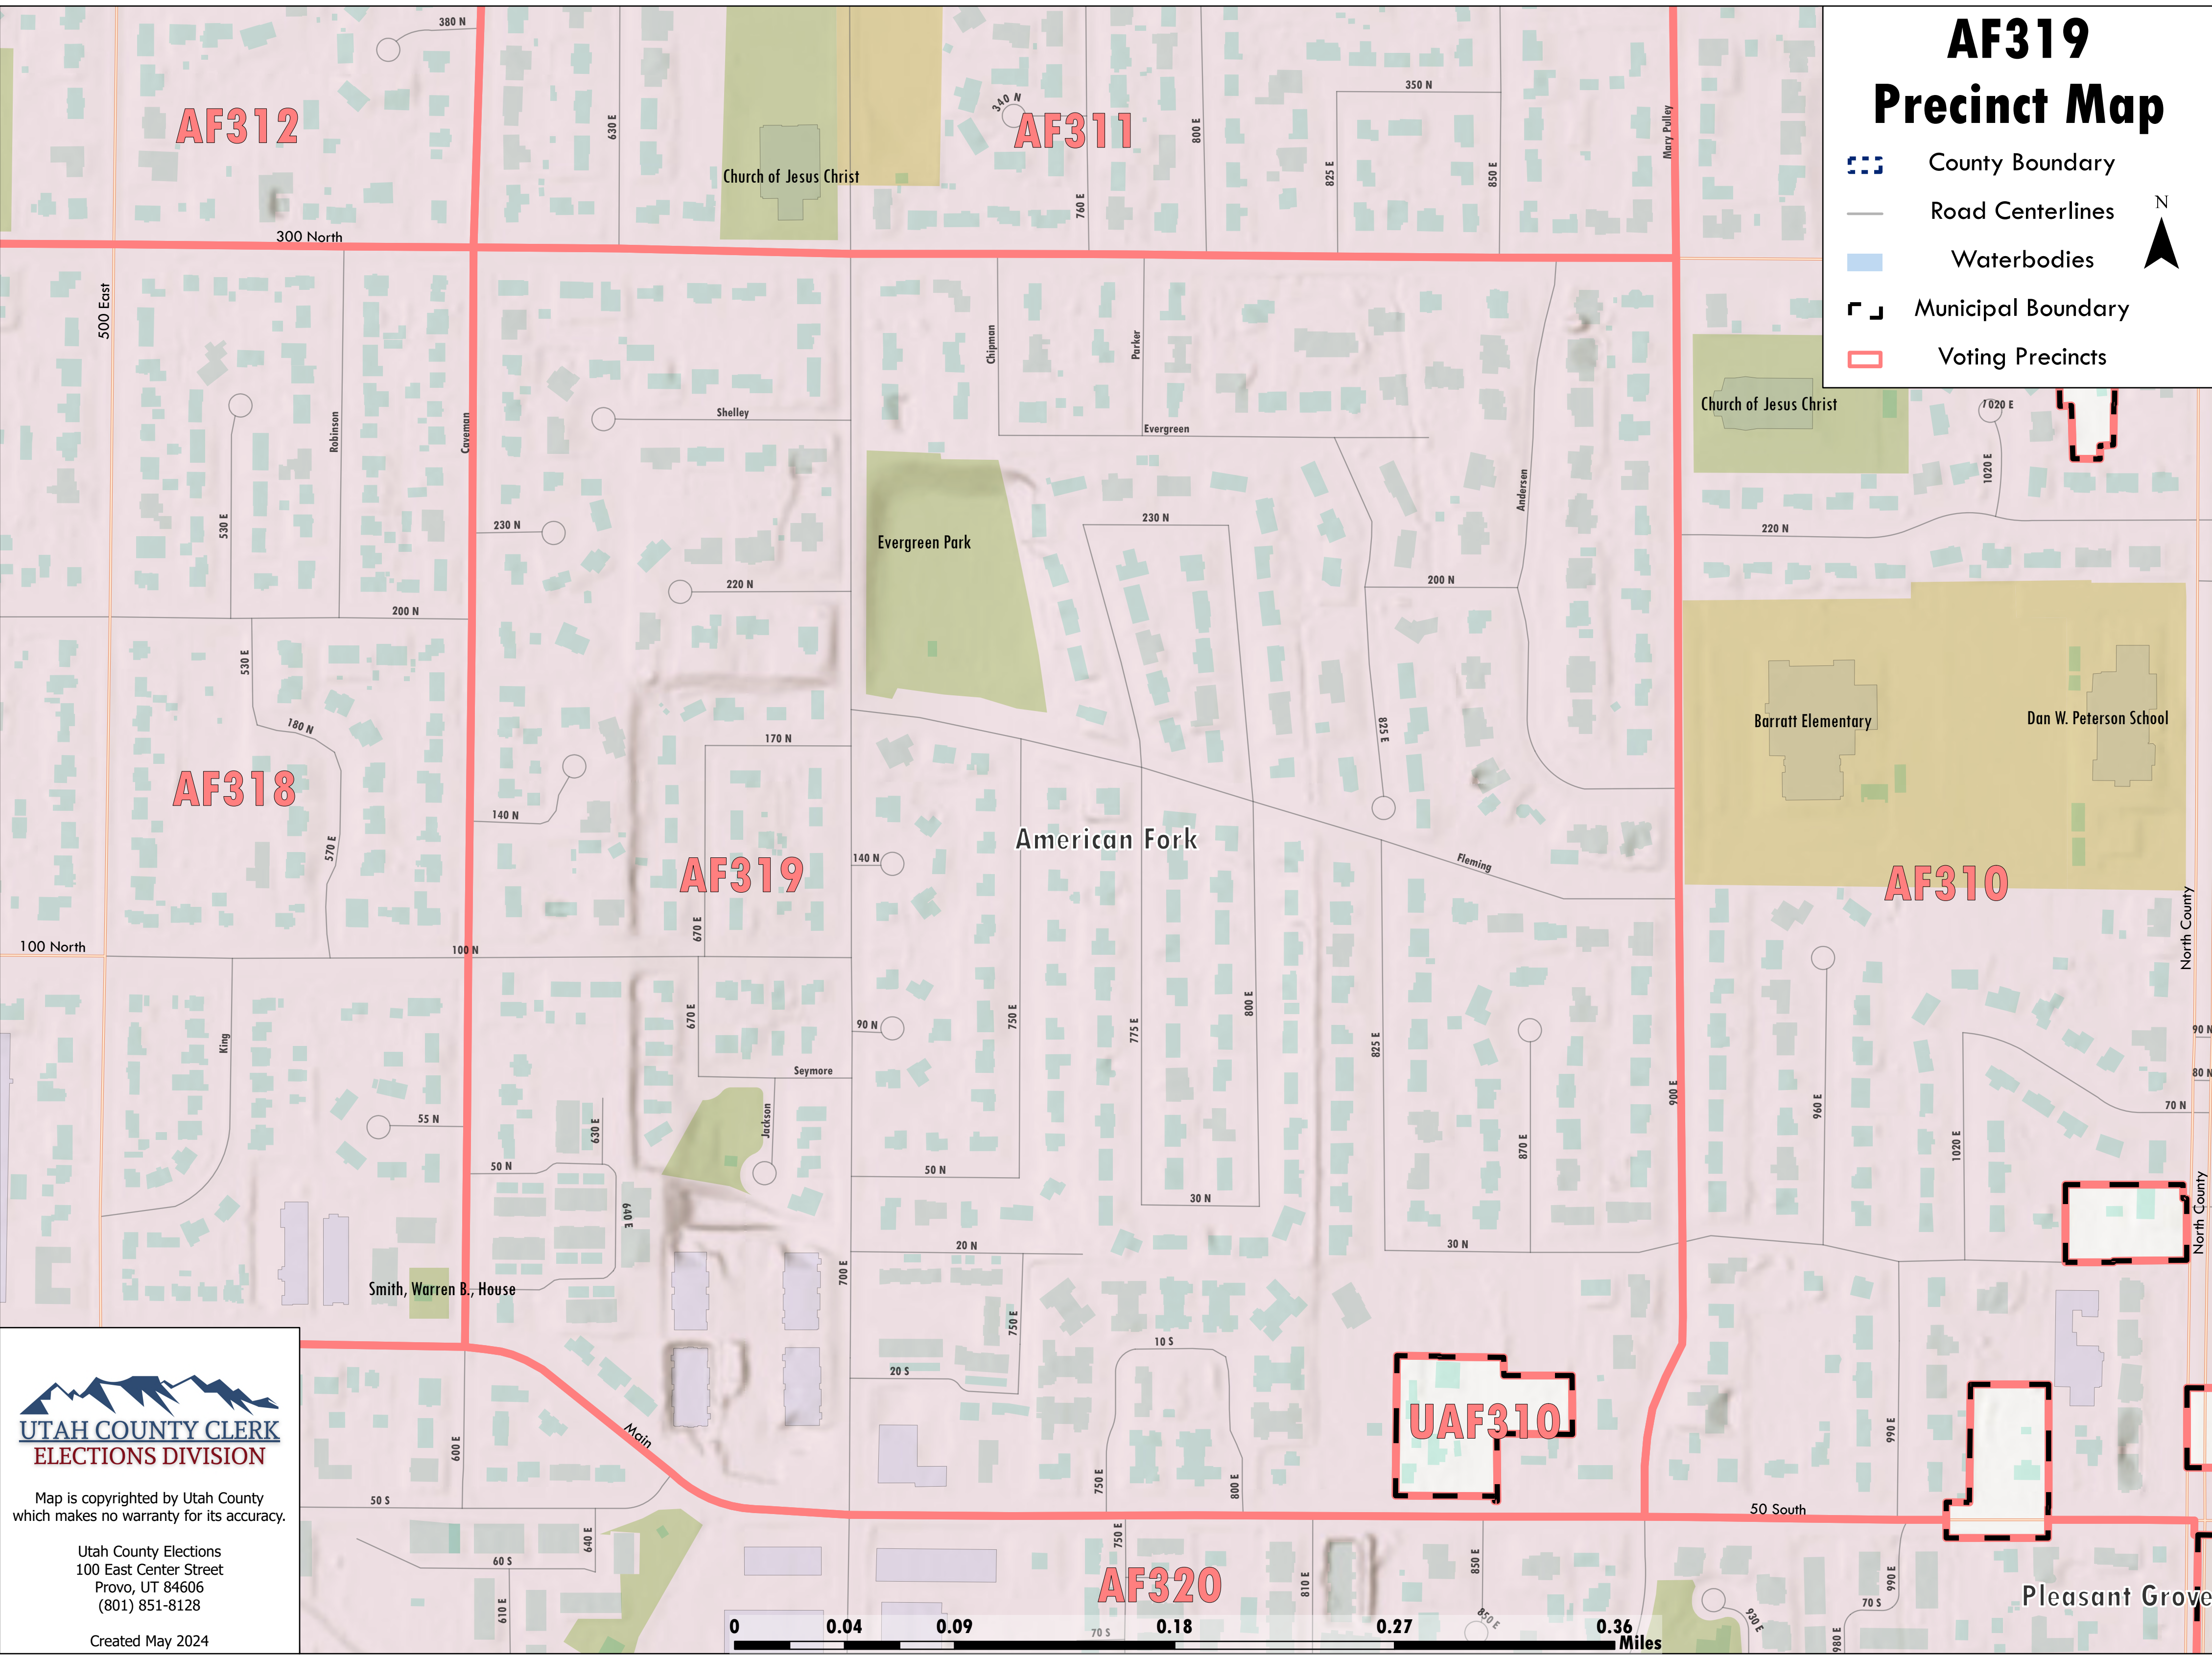

AF319 Precinct Map

-  County Boundary
-  Road Centerlines
-  Waterbodies
-  Municipal Boundary
-  Voting Precincts

**UTAH COUNTY CLERK
ELECTIONS DIVISION**

Map is copyrighted by Utah County
which makes no warranty for its accuracy.

Utah County Elections
100 East Center Street
Provo, UT 84606
(801) 851-8128

Created May 2024

Pleasant Grove