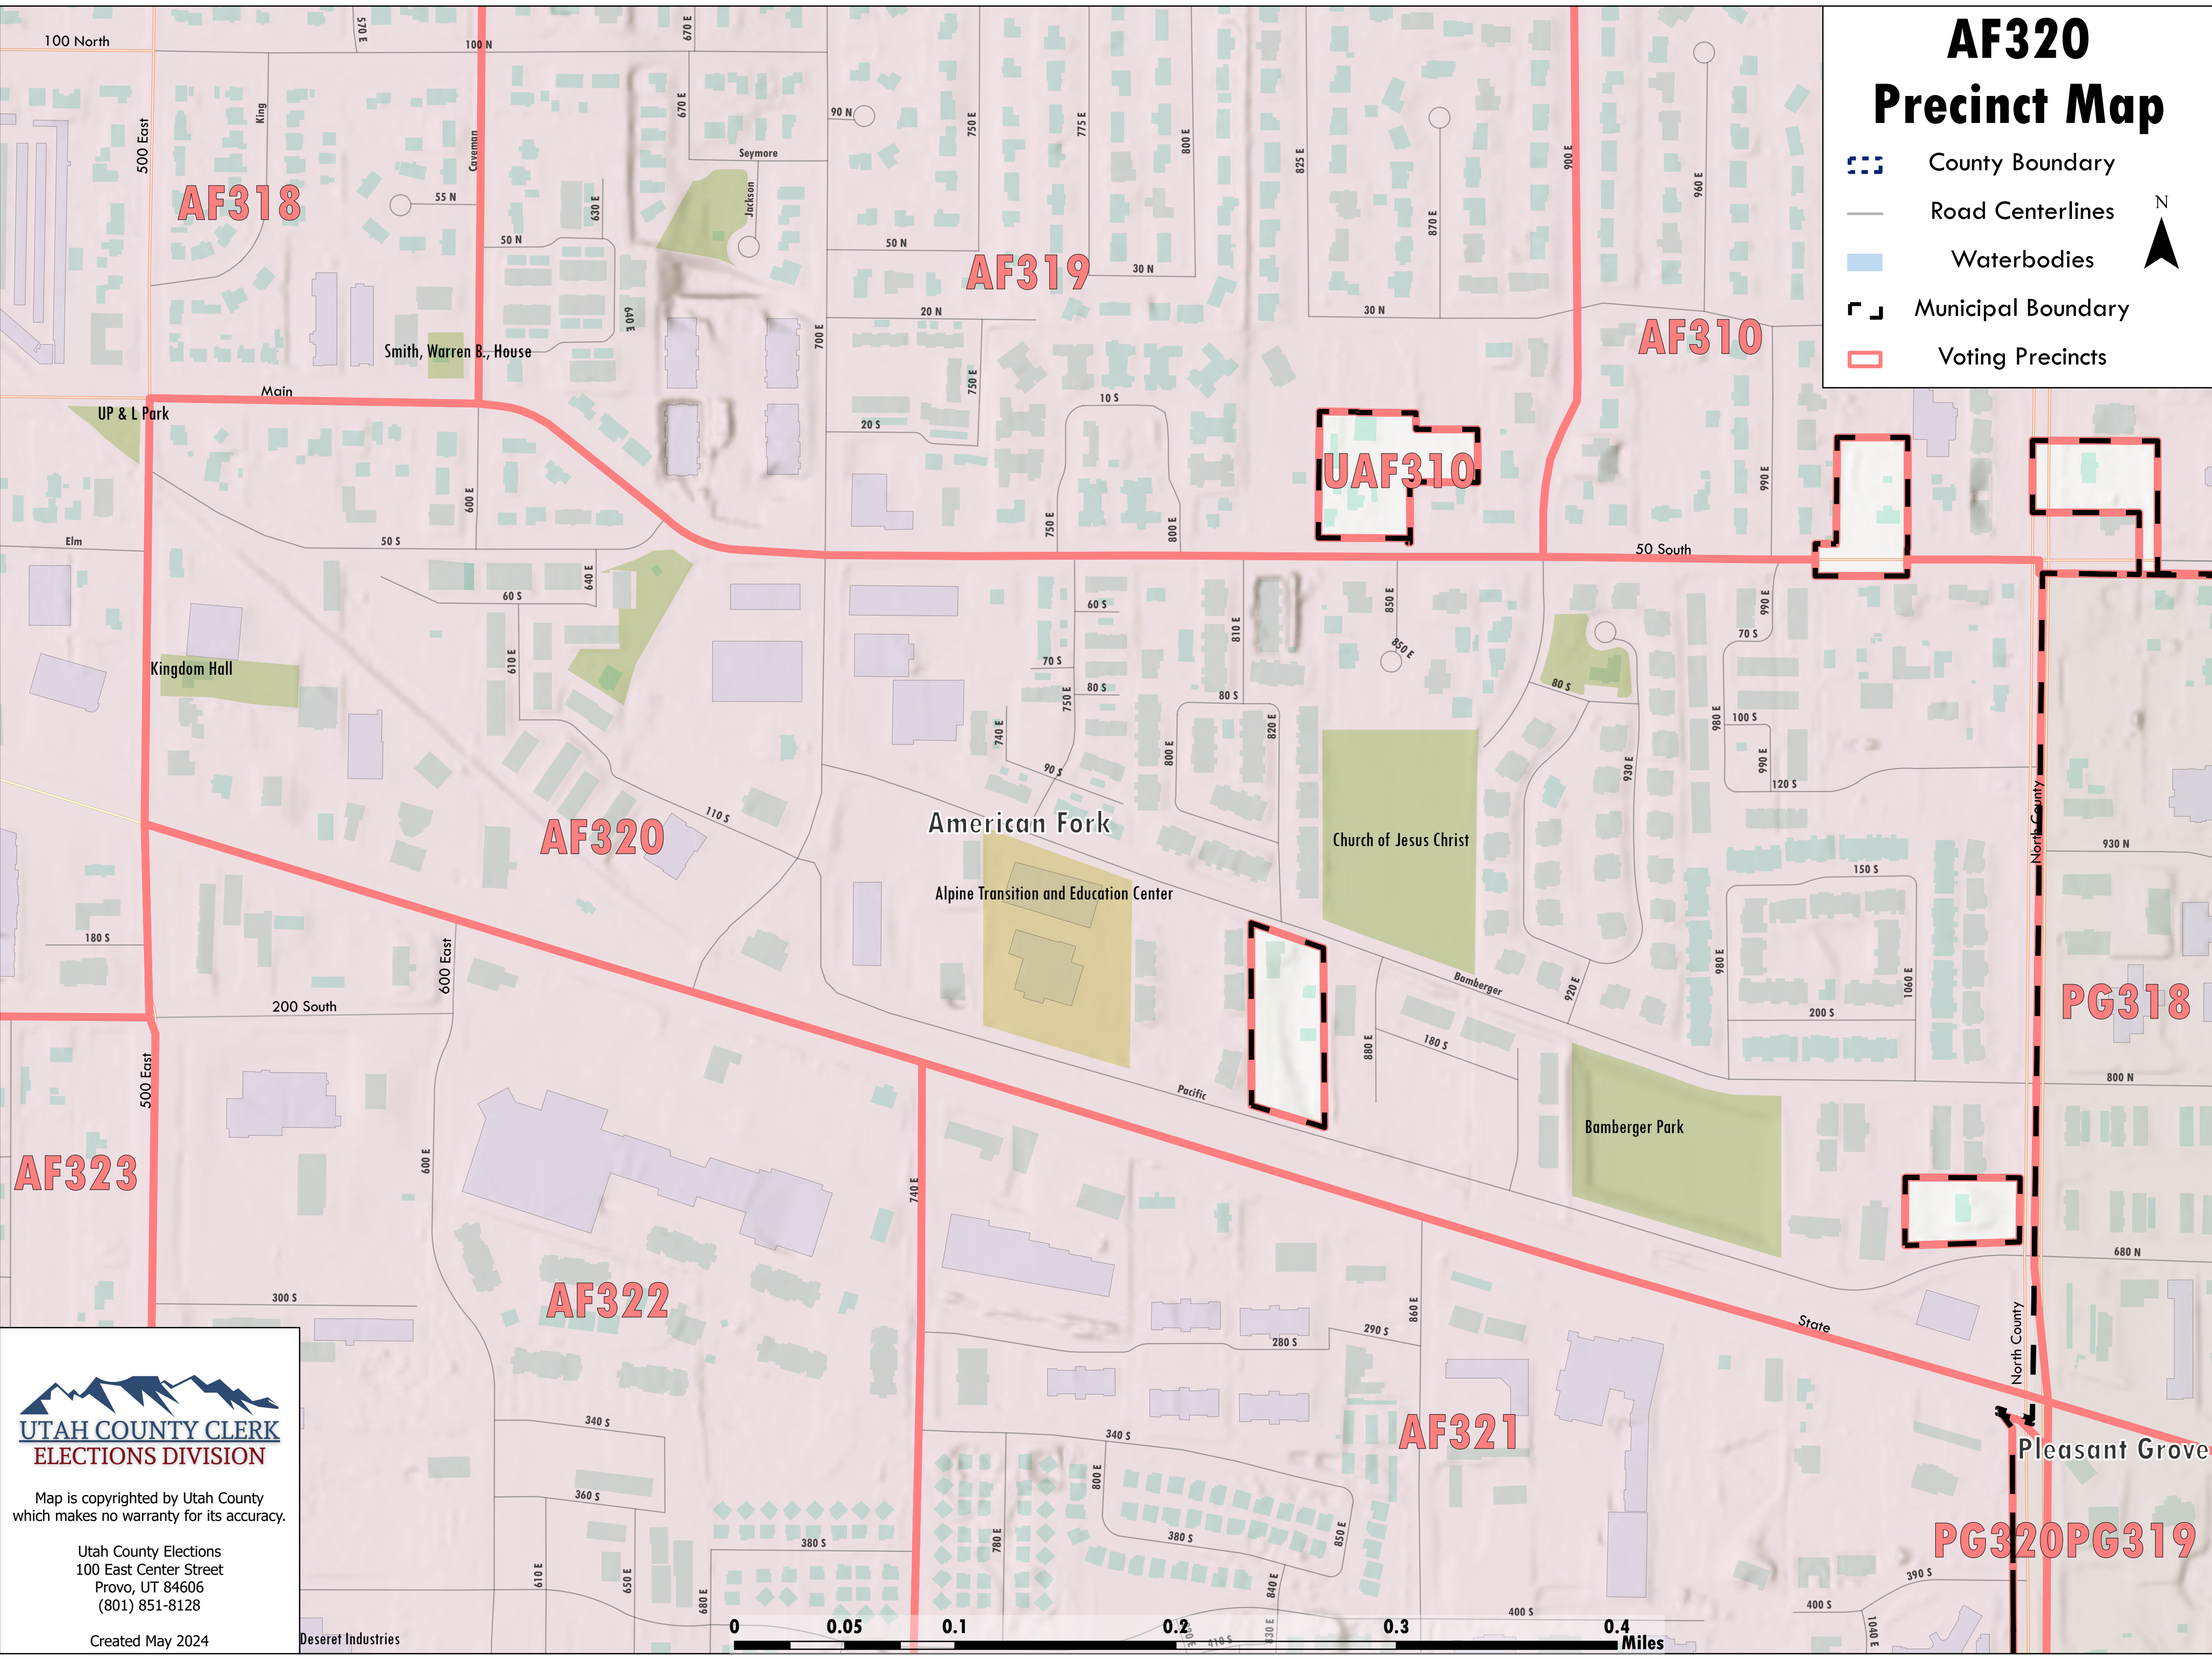

AF320 Precinct Map

-  County Boundary
-  Road Centerlines
-  Waterbodies
-  Municipal Boundary
-  Voting Precincts

Map is copyrighted by Utah County which makes no warranty for its accuracy.

Utah County Elections
100 East Center Street
Provo, UT 84606
(801) 851-8128