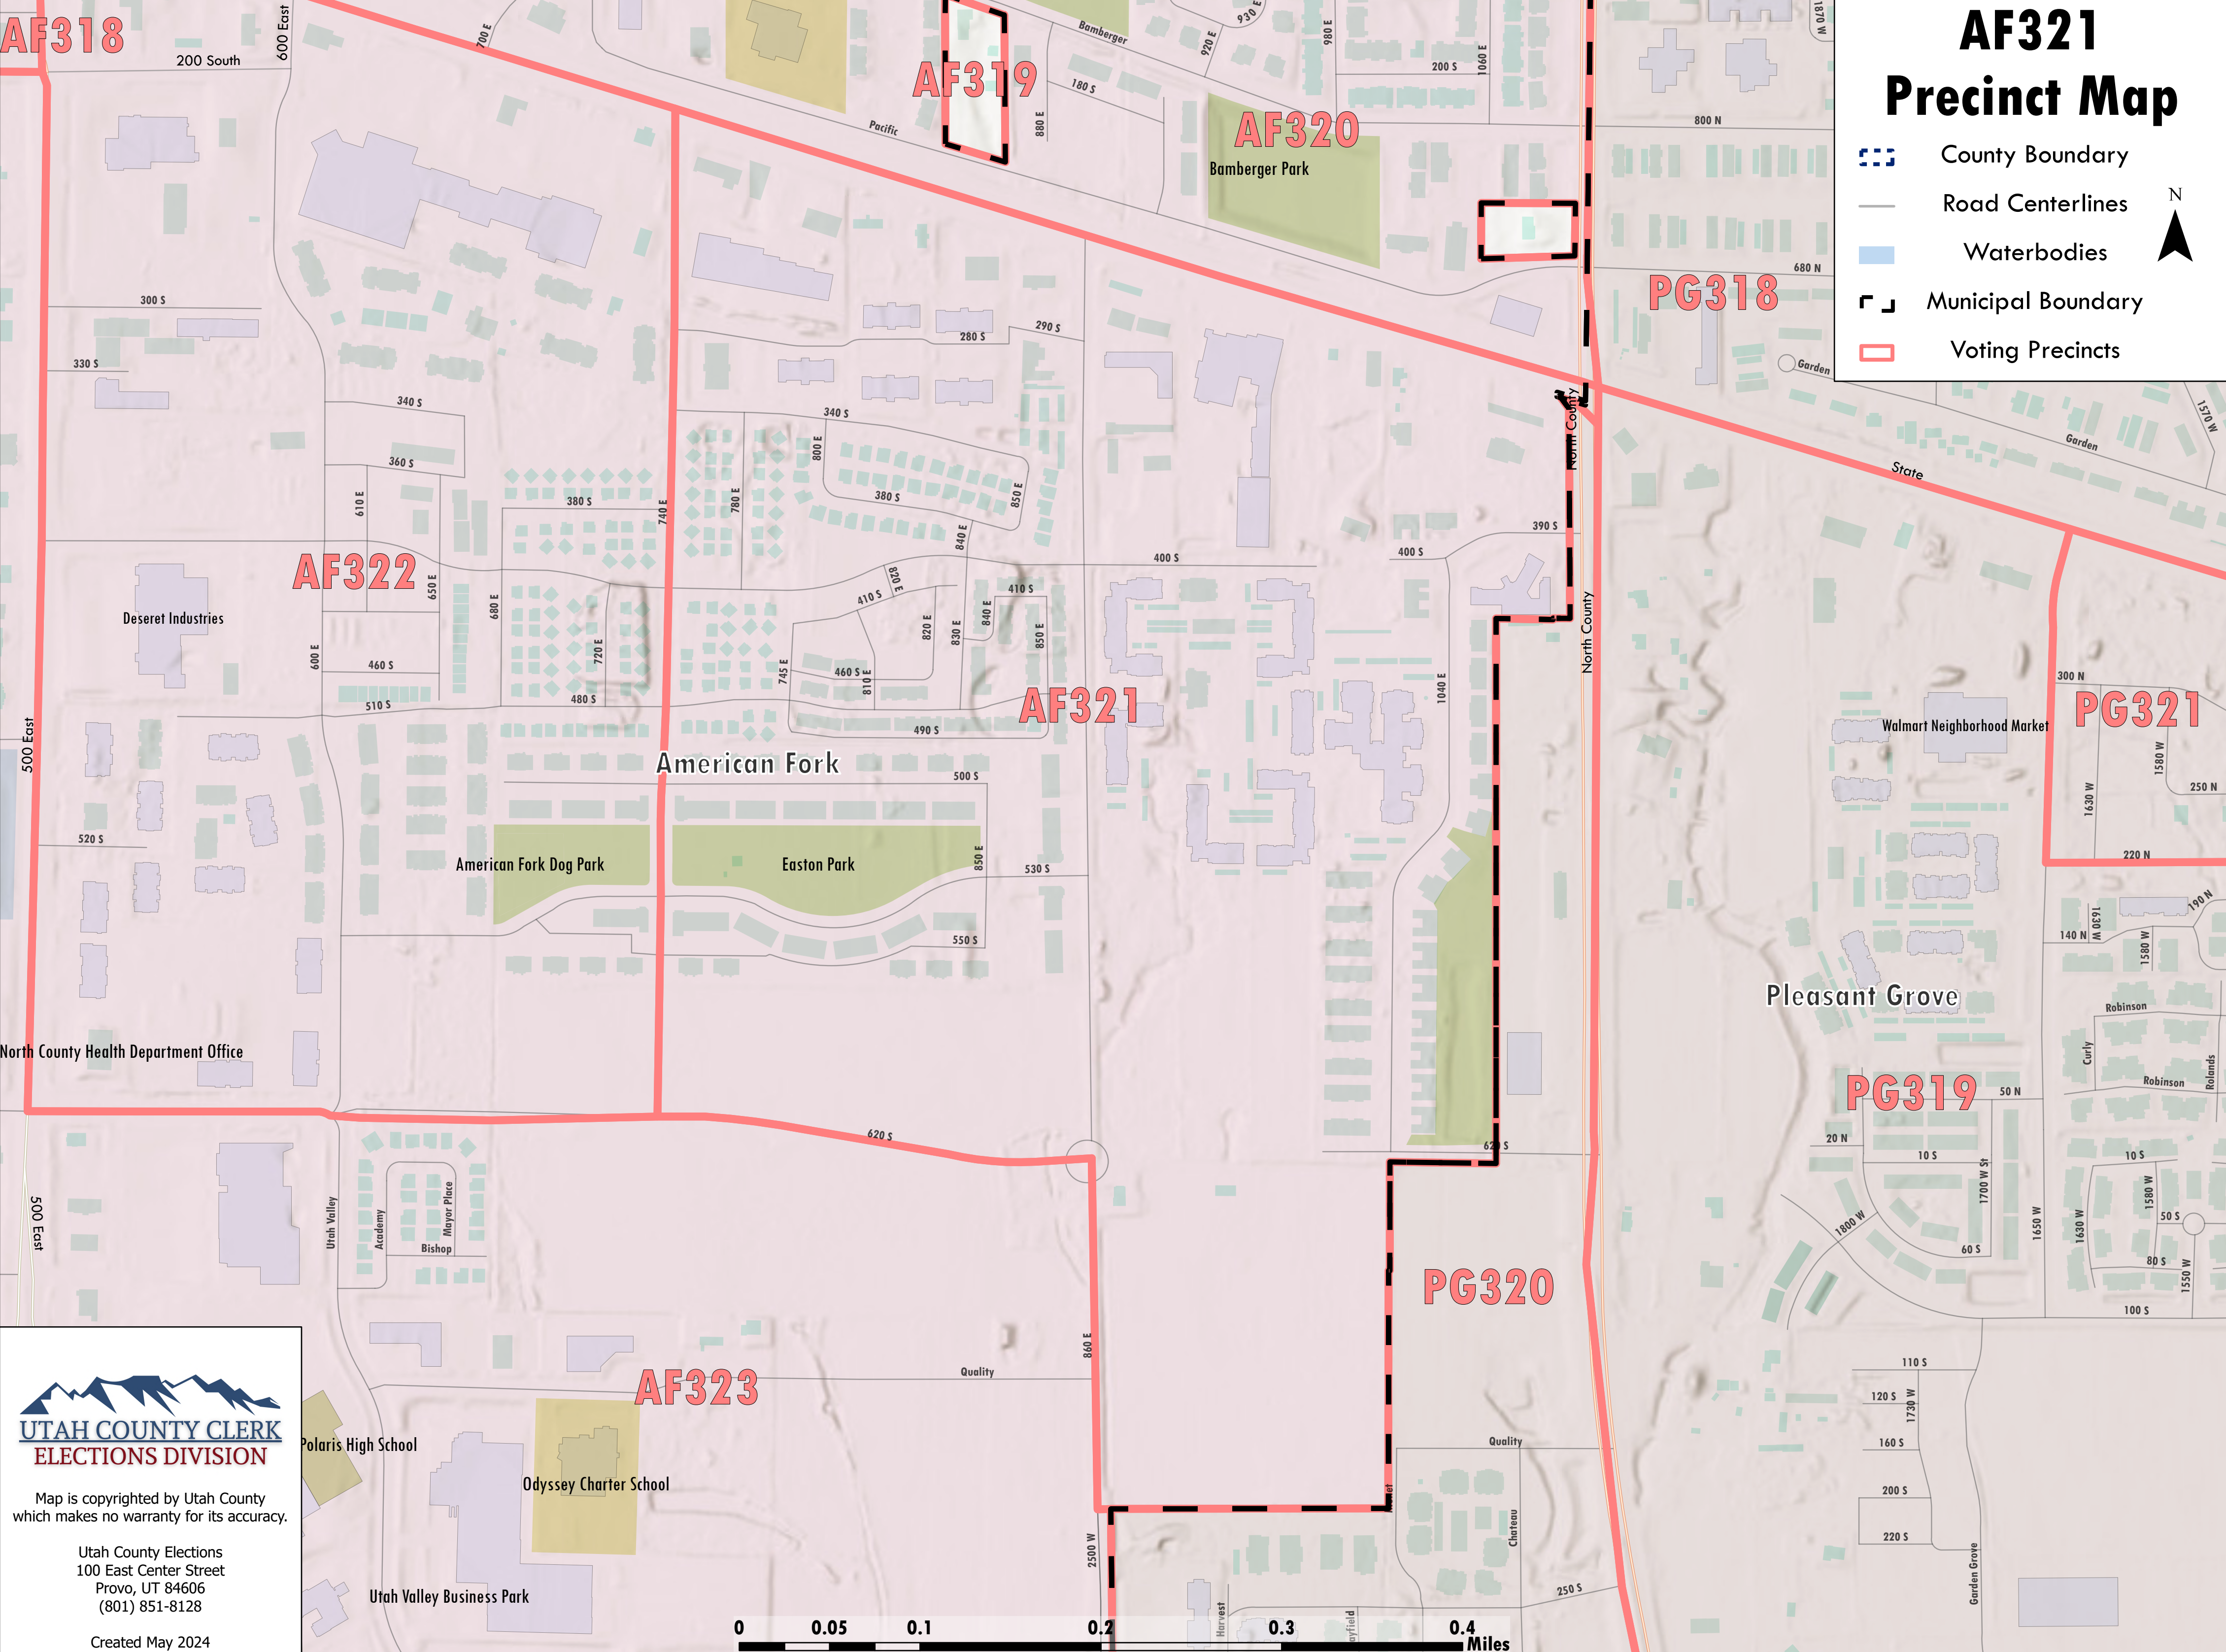

AF321 Precinct Map

-  County Boundary
-  Road Centerlines
-  Waterbodies
-  Municipal Boundary
-  Voting Precincts

Map is copyrighted by Utah County which makes no warranty for its accuracy.

Utah County Elections
100 East Center Street
Provo, UT 84606
(801) 851-8128

Created May 2024