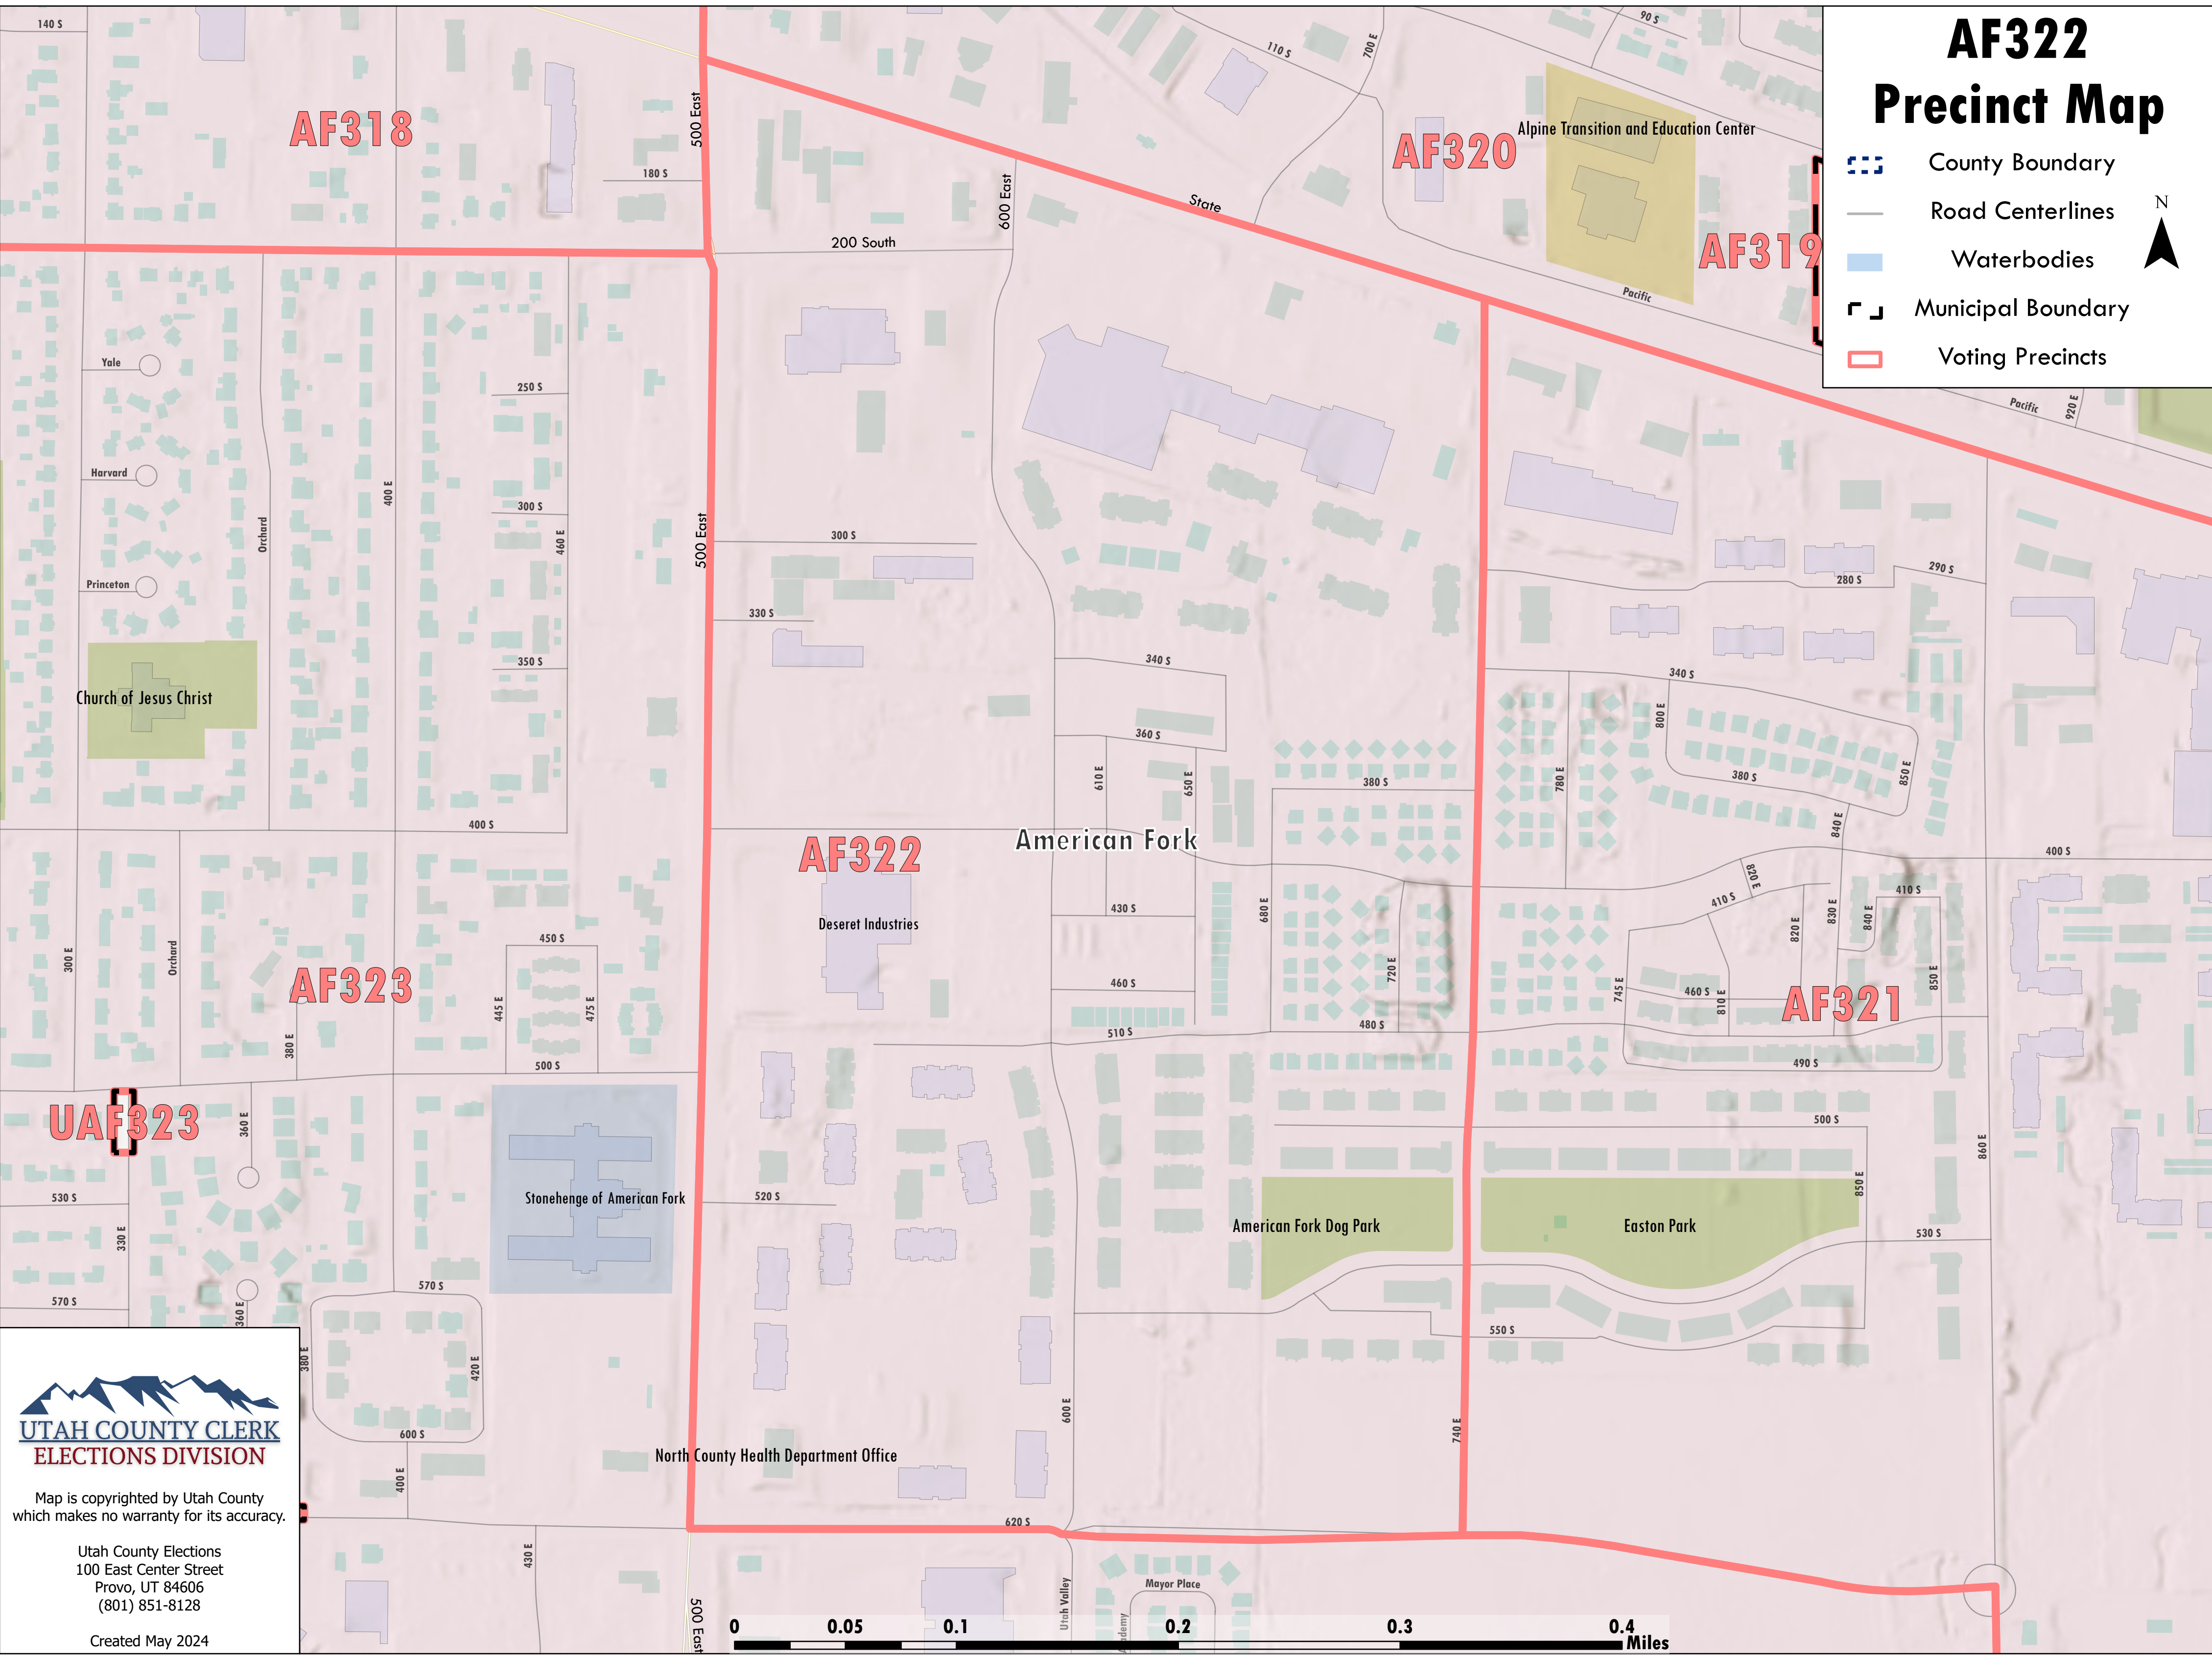

AF322 Precinct Map

-  County Boundary
-  Road Centerlines
-  Waterbodies
-  Municipal Boundary
-  Voting Precincts

Map is copyrighted by Utah County which makes no warranty for its accuracy.

Utah County Elections
100 East Center Street
Provo, UT 84606
(801) 851-8128