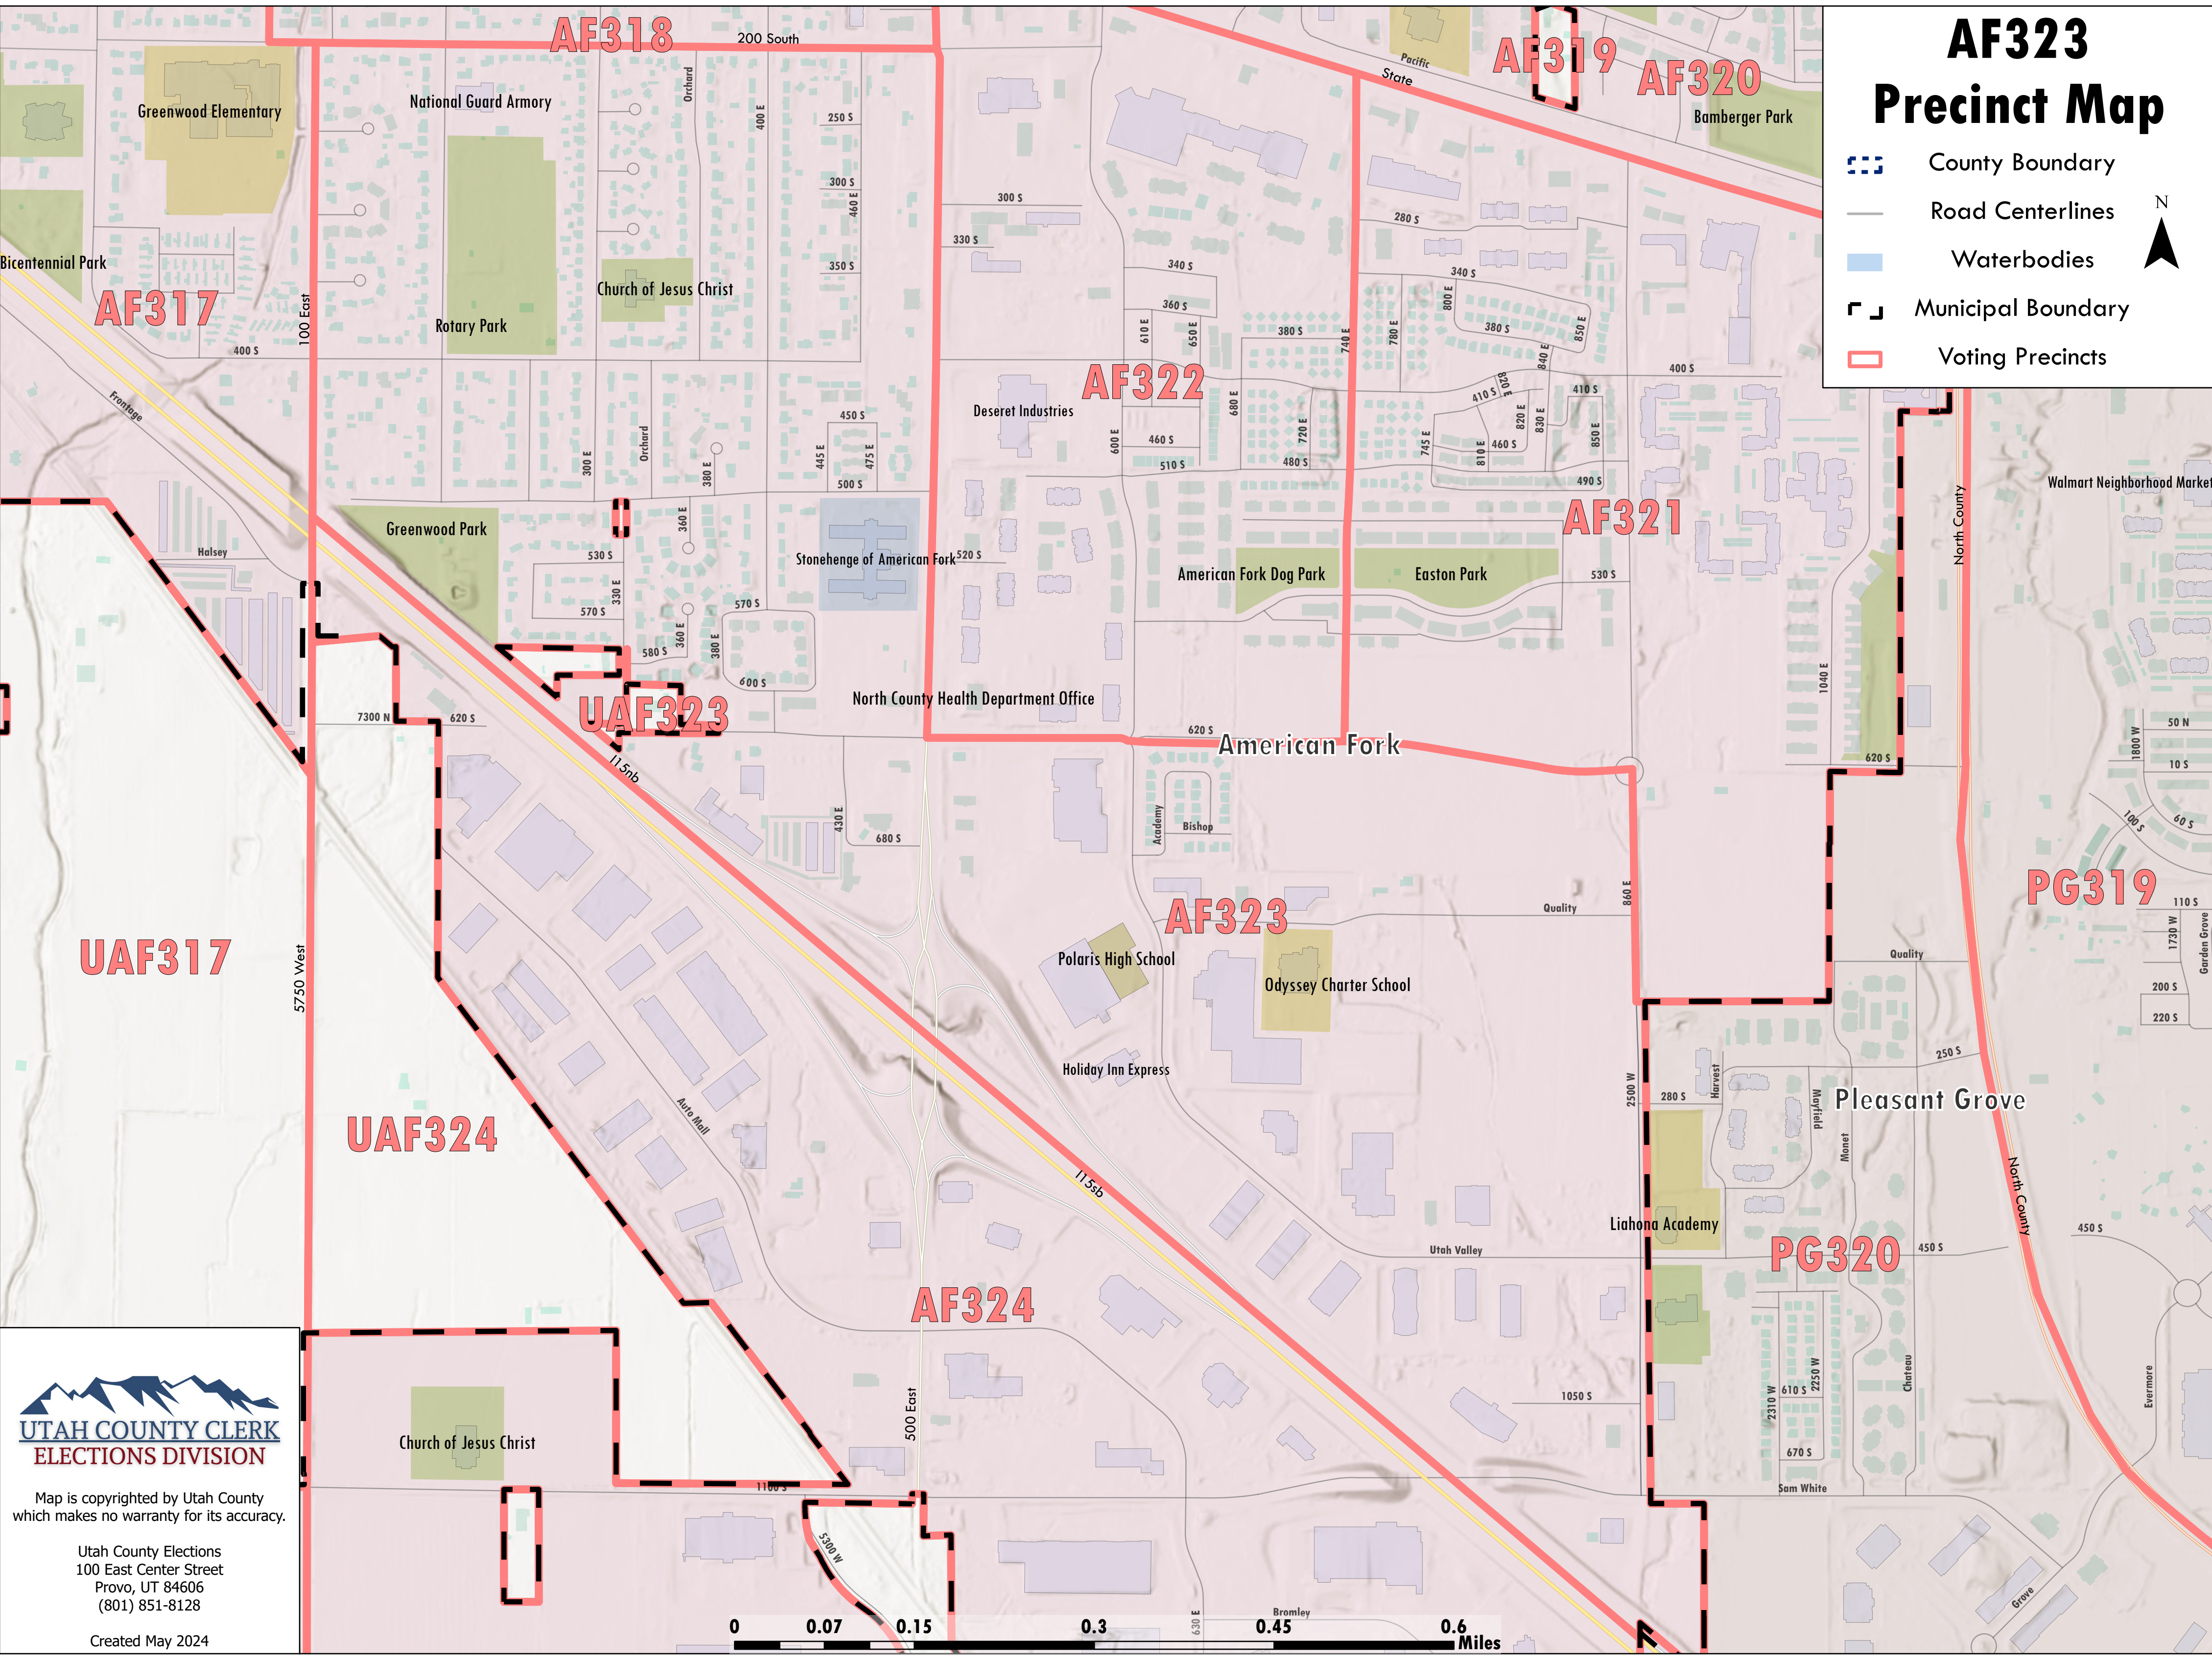

AF323 Precinct Map

-  County Boundary
-  Road Centerlines
-  Waterbodies
-  Municipal Boundary
-  Voting Precincts

Map is copyrighted by Utah County which makes no warranty for its accuracy.

Utah County Elections
 100 East Center Street
 Provo, UT 84606
 (801) 851-8128

Created May 2024