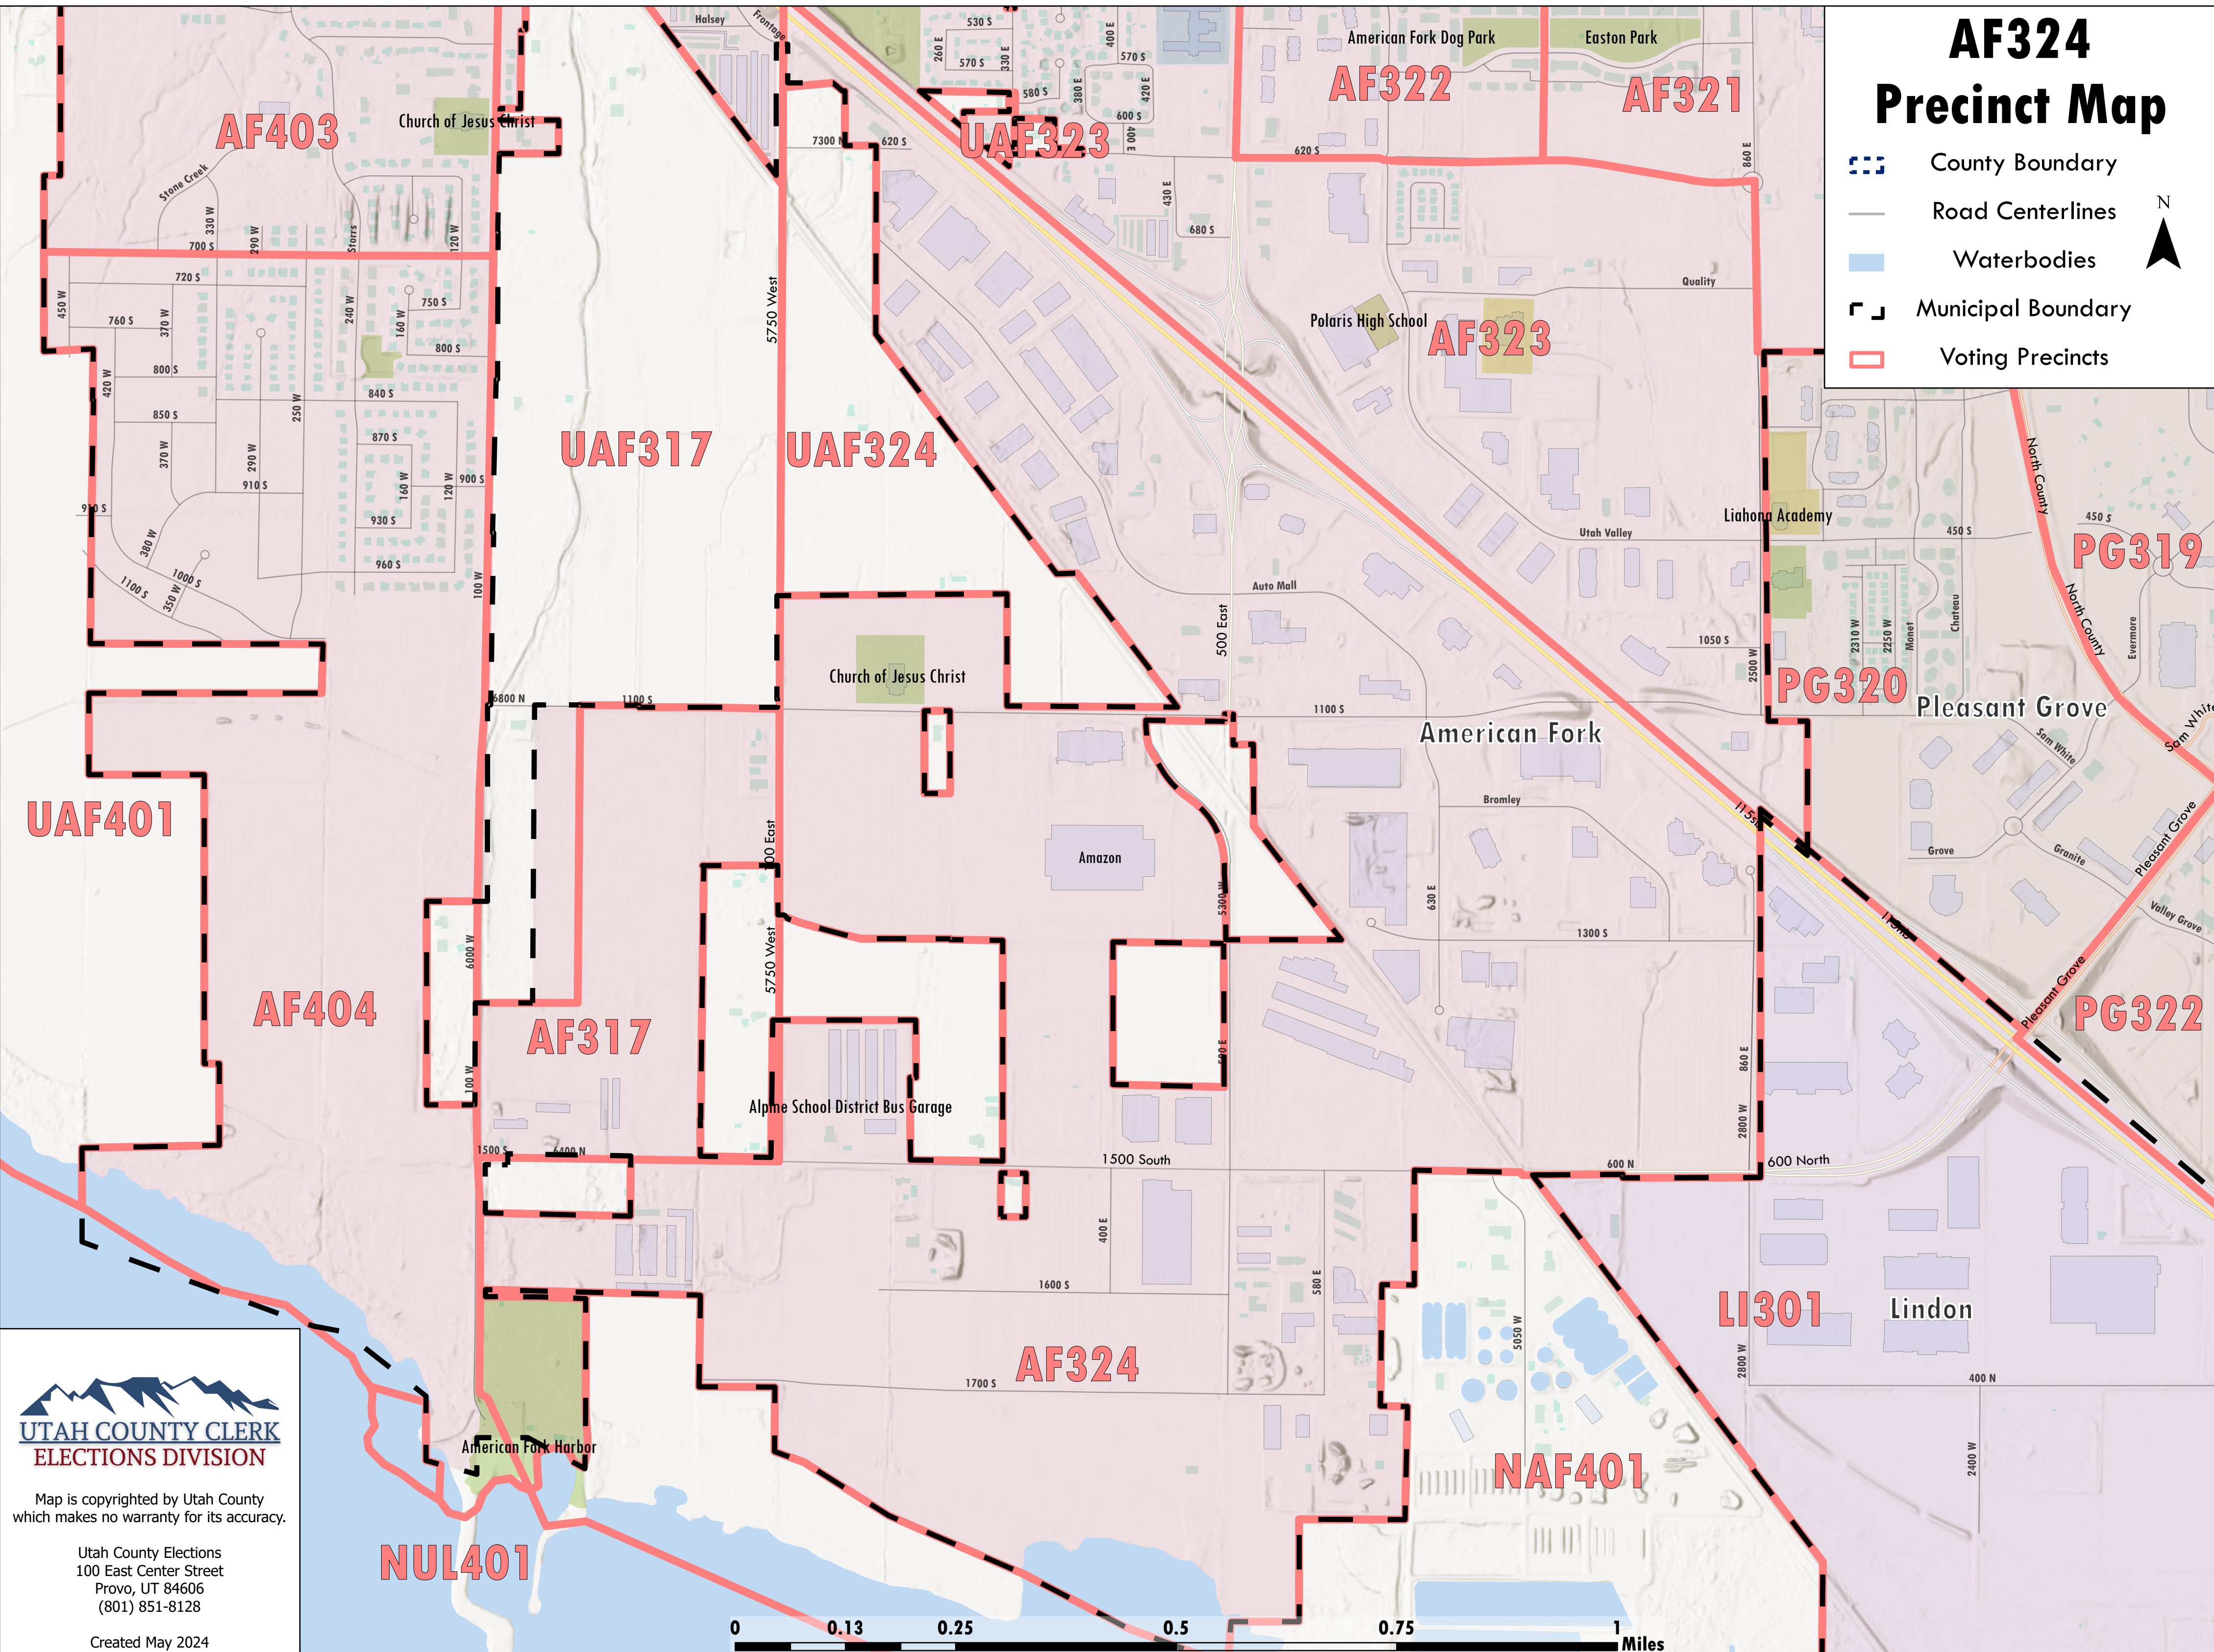

AF324 Precinct Map

-  County Boundary
-  Road Centerlines
-  Waterbodies
-  Municipal Boundary
-  Voting Precincts

Map is copyrighted by Utah County which makes no warranty for its accuracy.

Utah County Elections
100 East Center Street
Provo, UT 84606
(801) 851-8128

Created May 2024