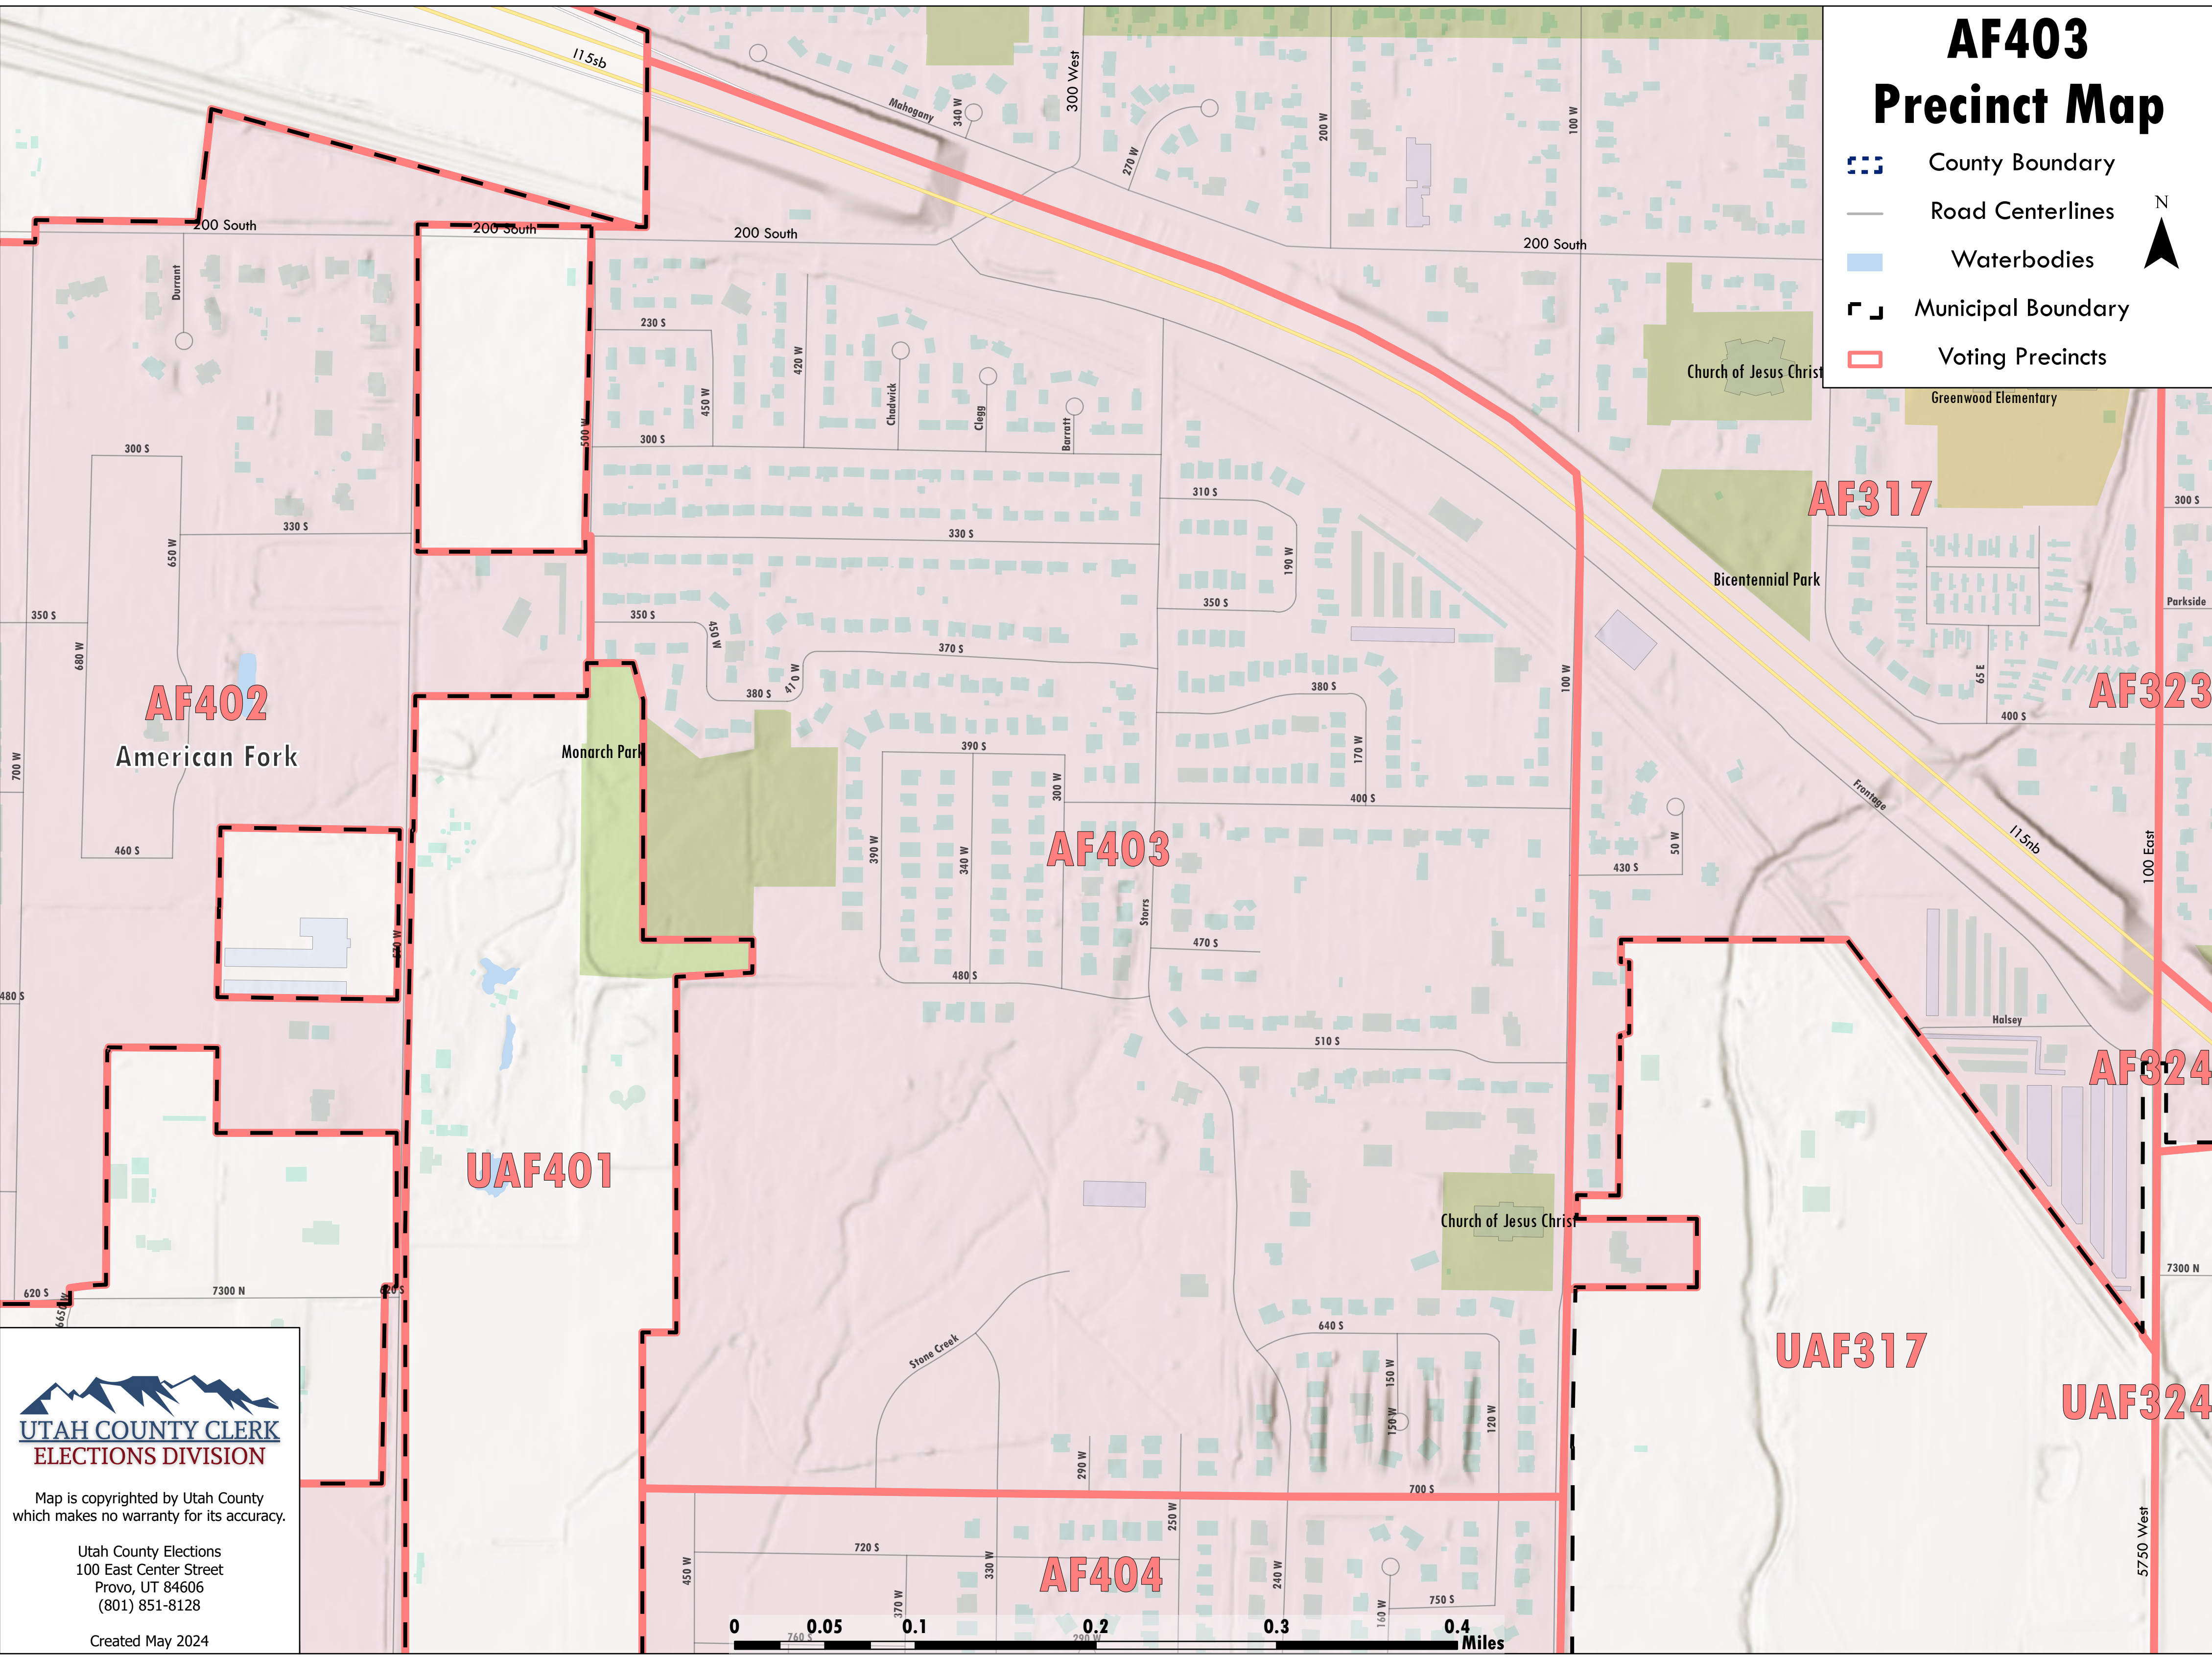

# AF403 Precinct Map

-  County Boundary
-  Road Centerlines
-  Waterbodies
-  Municipal Boundary
-  Voting Precincts

**AF402**  
American Fork

**UAF401**

**AF403**

**AF404**

**AF317**

**AF323**

**AF324**

**UAF317**

**UAF324**

Map is copyrighted by Utah County  
which makes no warranty for its accuracy.

Utah County Elections  
100 East Center Street  
Provo, UT 84606  
(801) 851-8128

Created May 2024