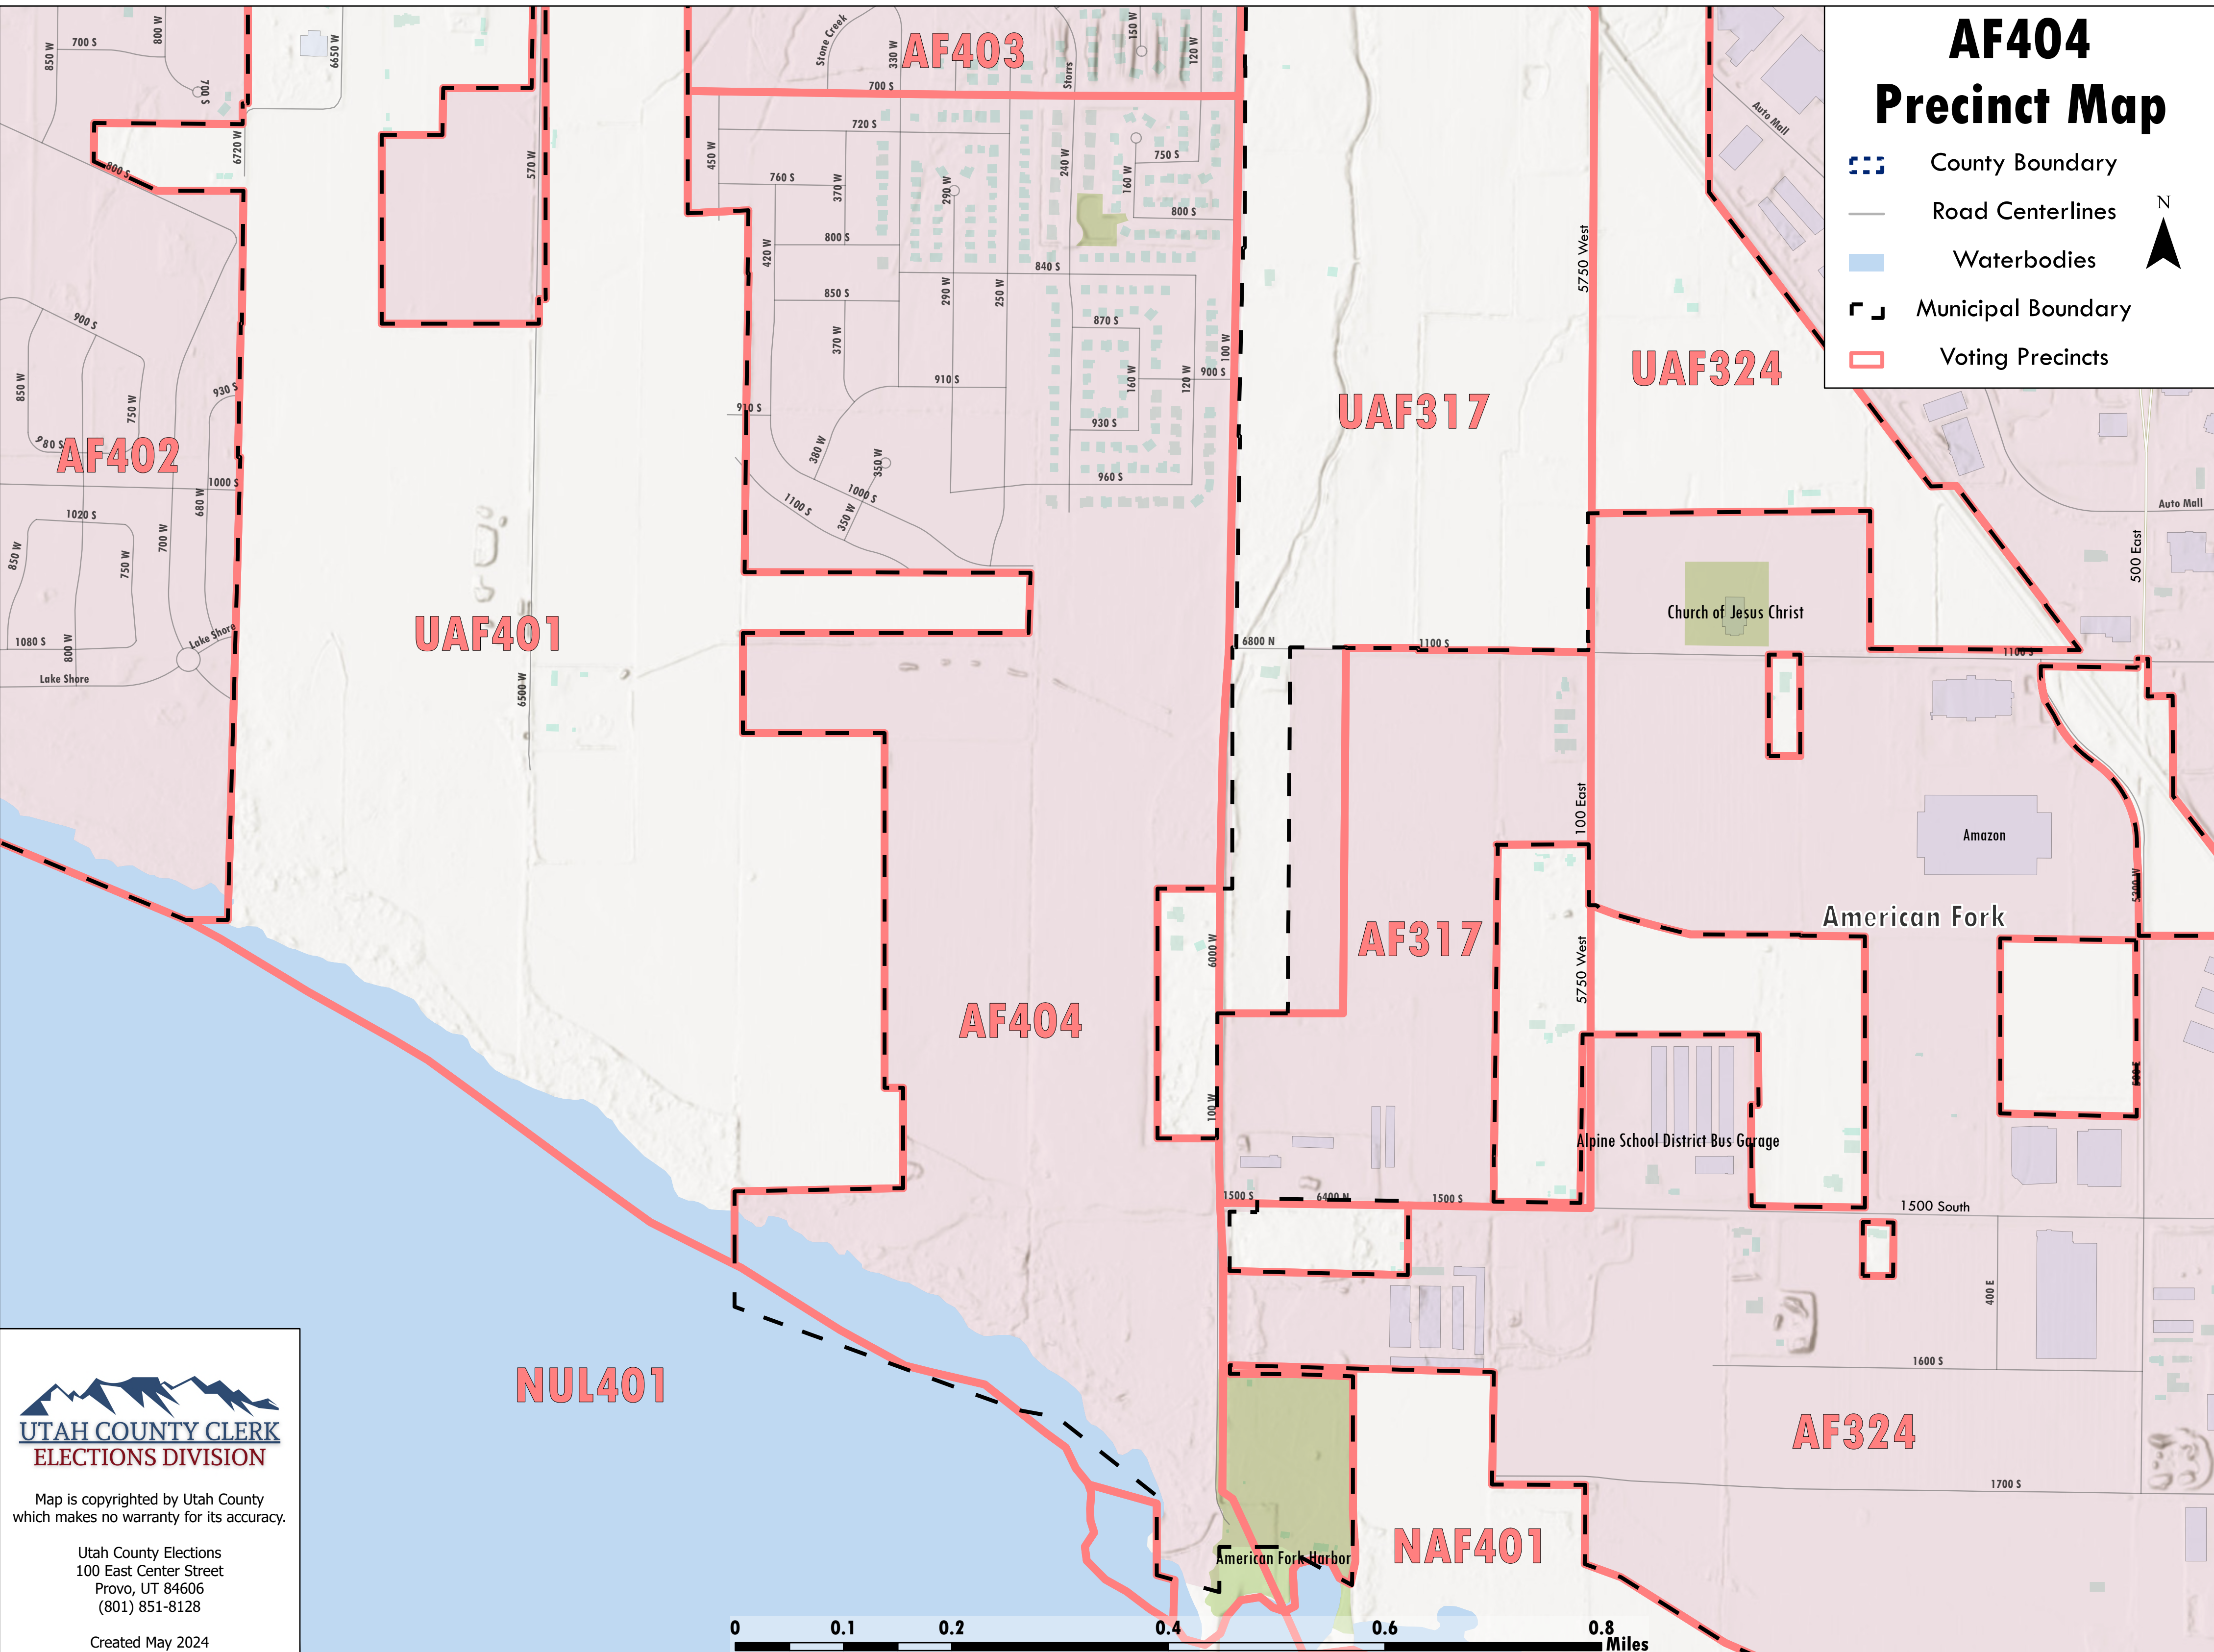

# AF404 Precinct Map

-  County Boundary
-  Road Centerlines
-  Waterbodies
-  Municipal Boundary
-  Voting Precincts

Map is copyrighted by Utah County which makes no warranty for its accuracy.

Utah County Elections  
100 East Center Street  
Provo, UT 84606  
(801) 851-8128

Created May 2024