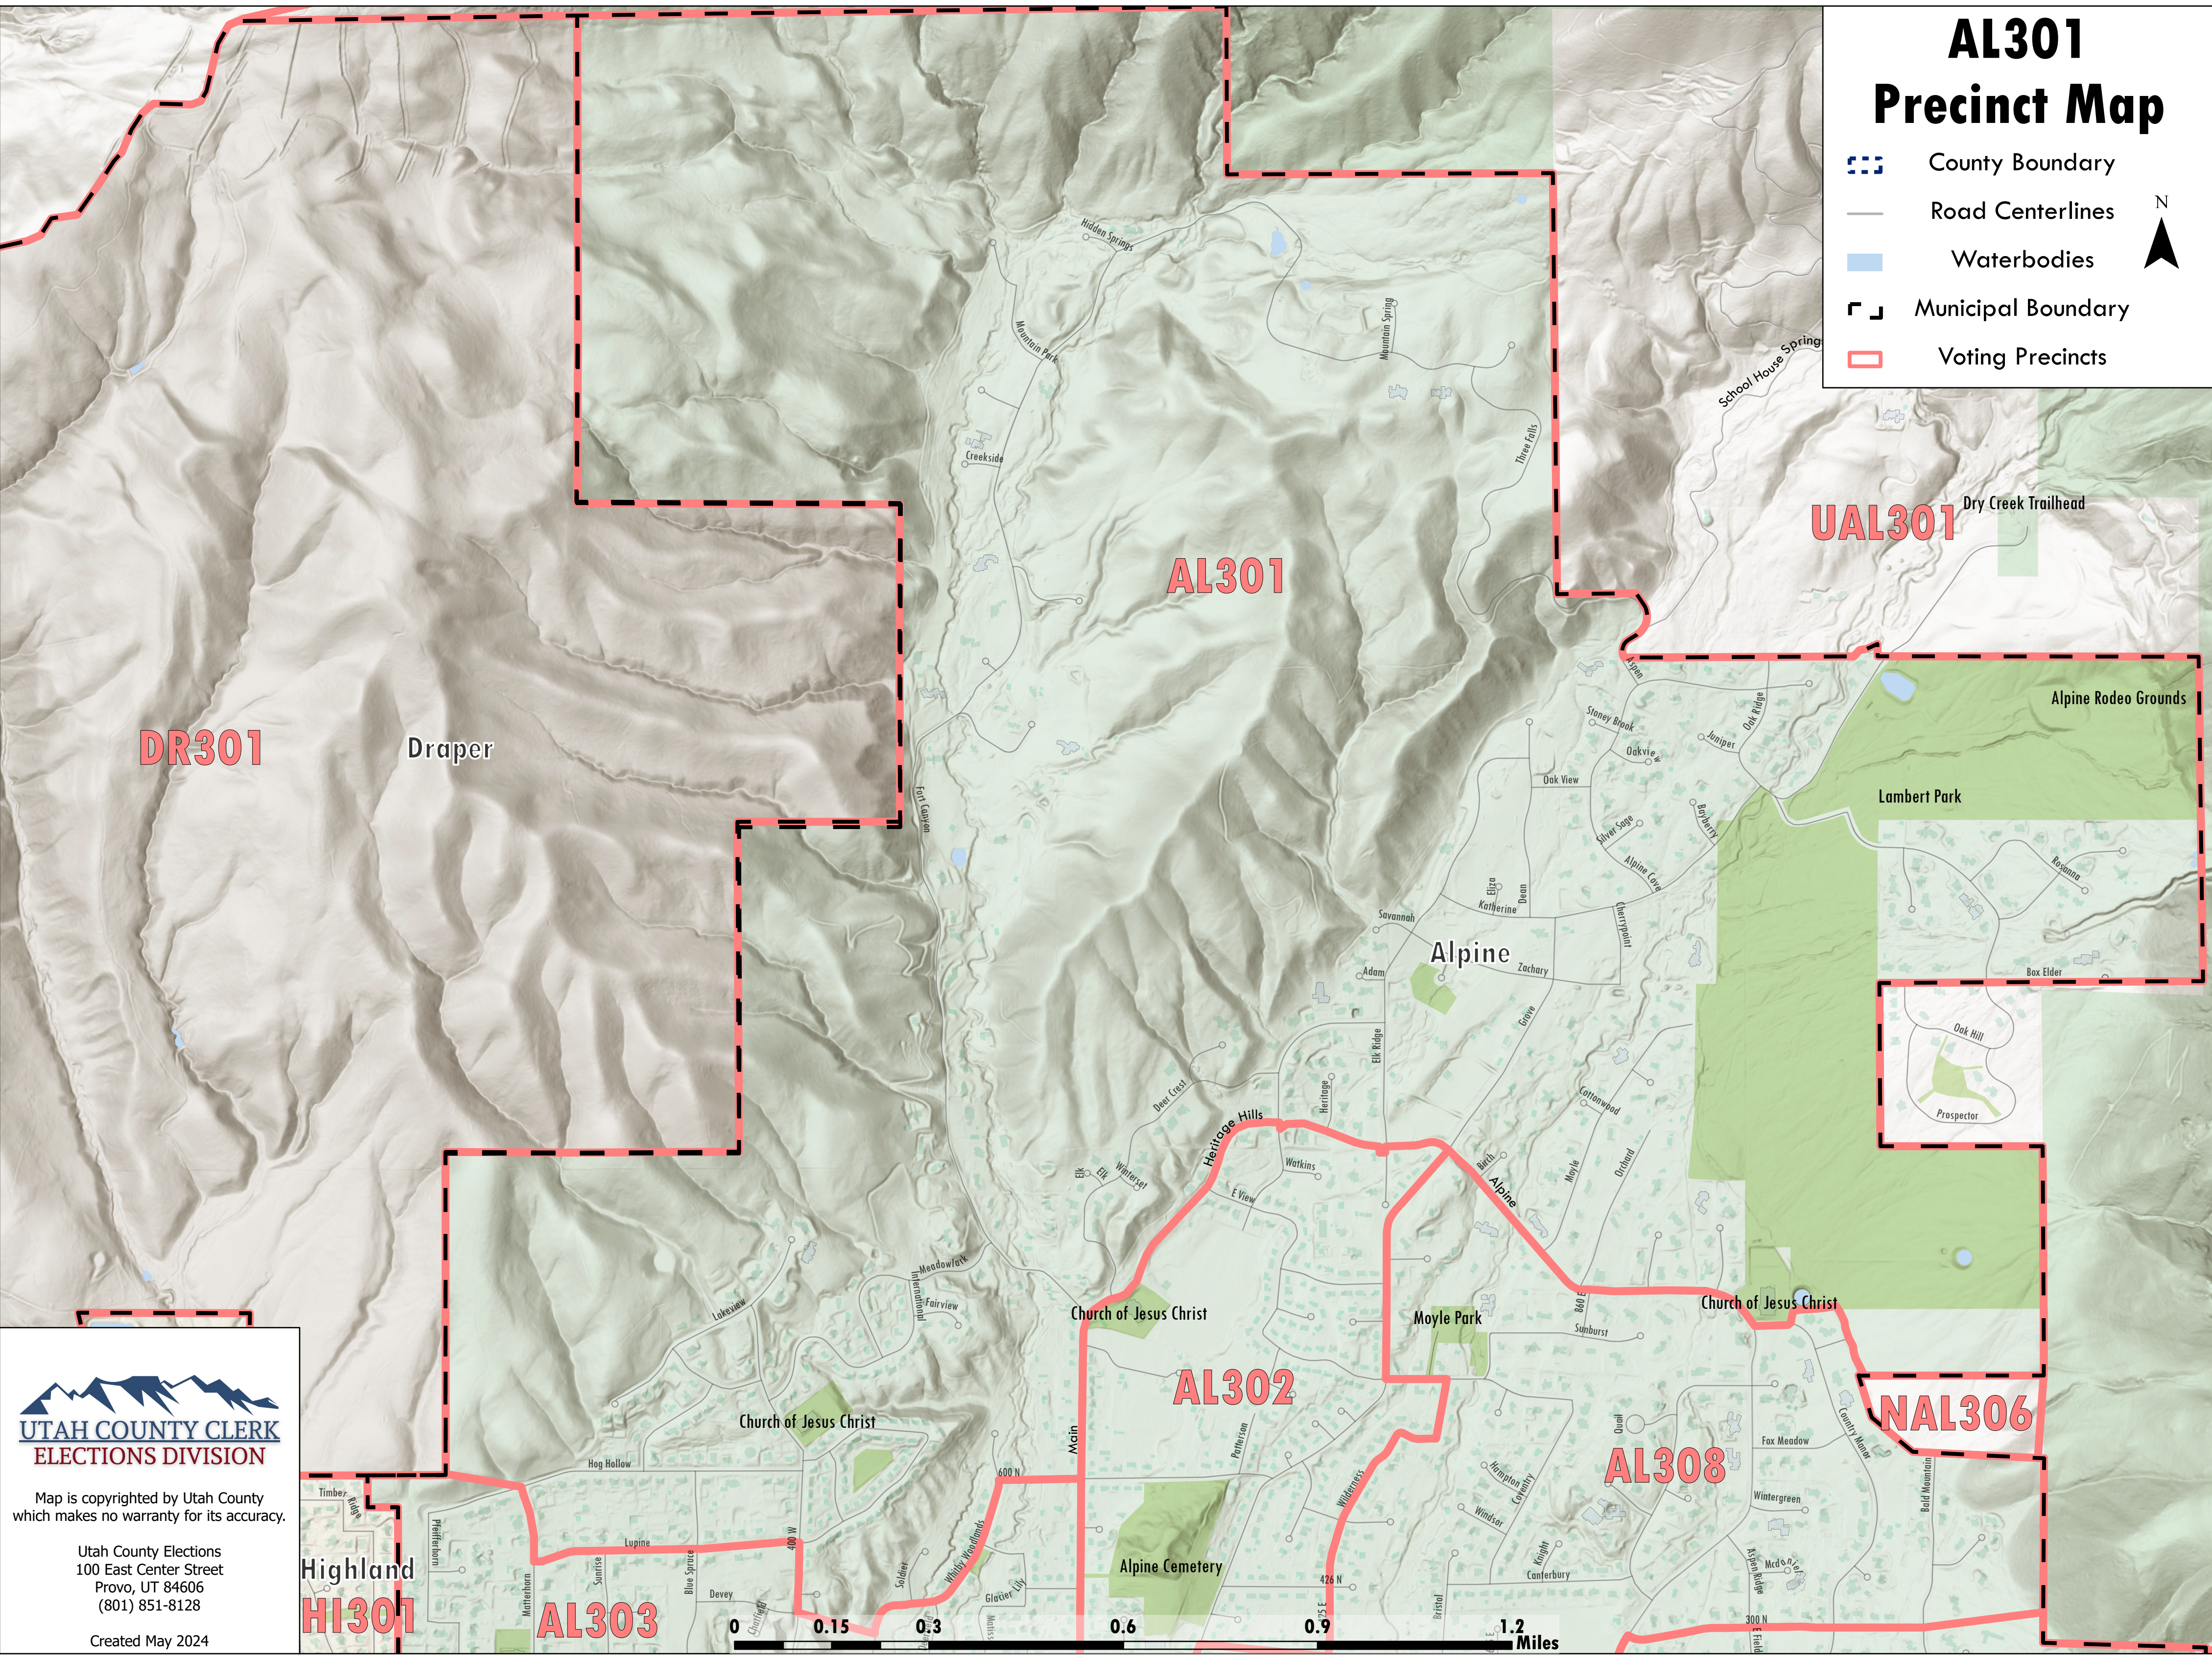

AL301 Precinct Map

-  County Boundary
-  Road Centerlines
-  Waterbodies
-  Municipal Boundary
-  Voting Precincts

**UTAH COUNTY CLERK
ELECTIONS DIVISION**

Map is copyrighted by Utah County
which makes no warranty for its accuracy.

Utah County Elections
100 East Center Street
Provo, UT 84606
(801) 851-8128

Created May 2024