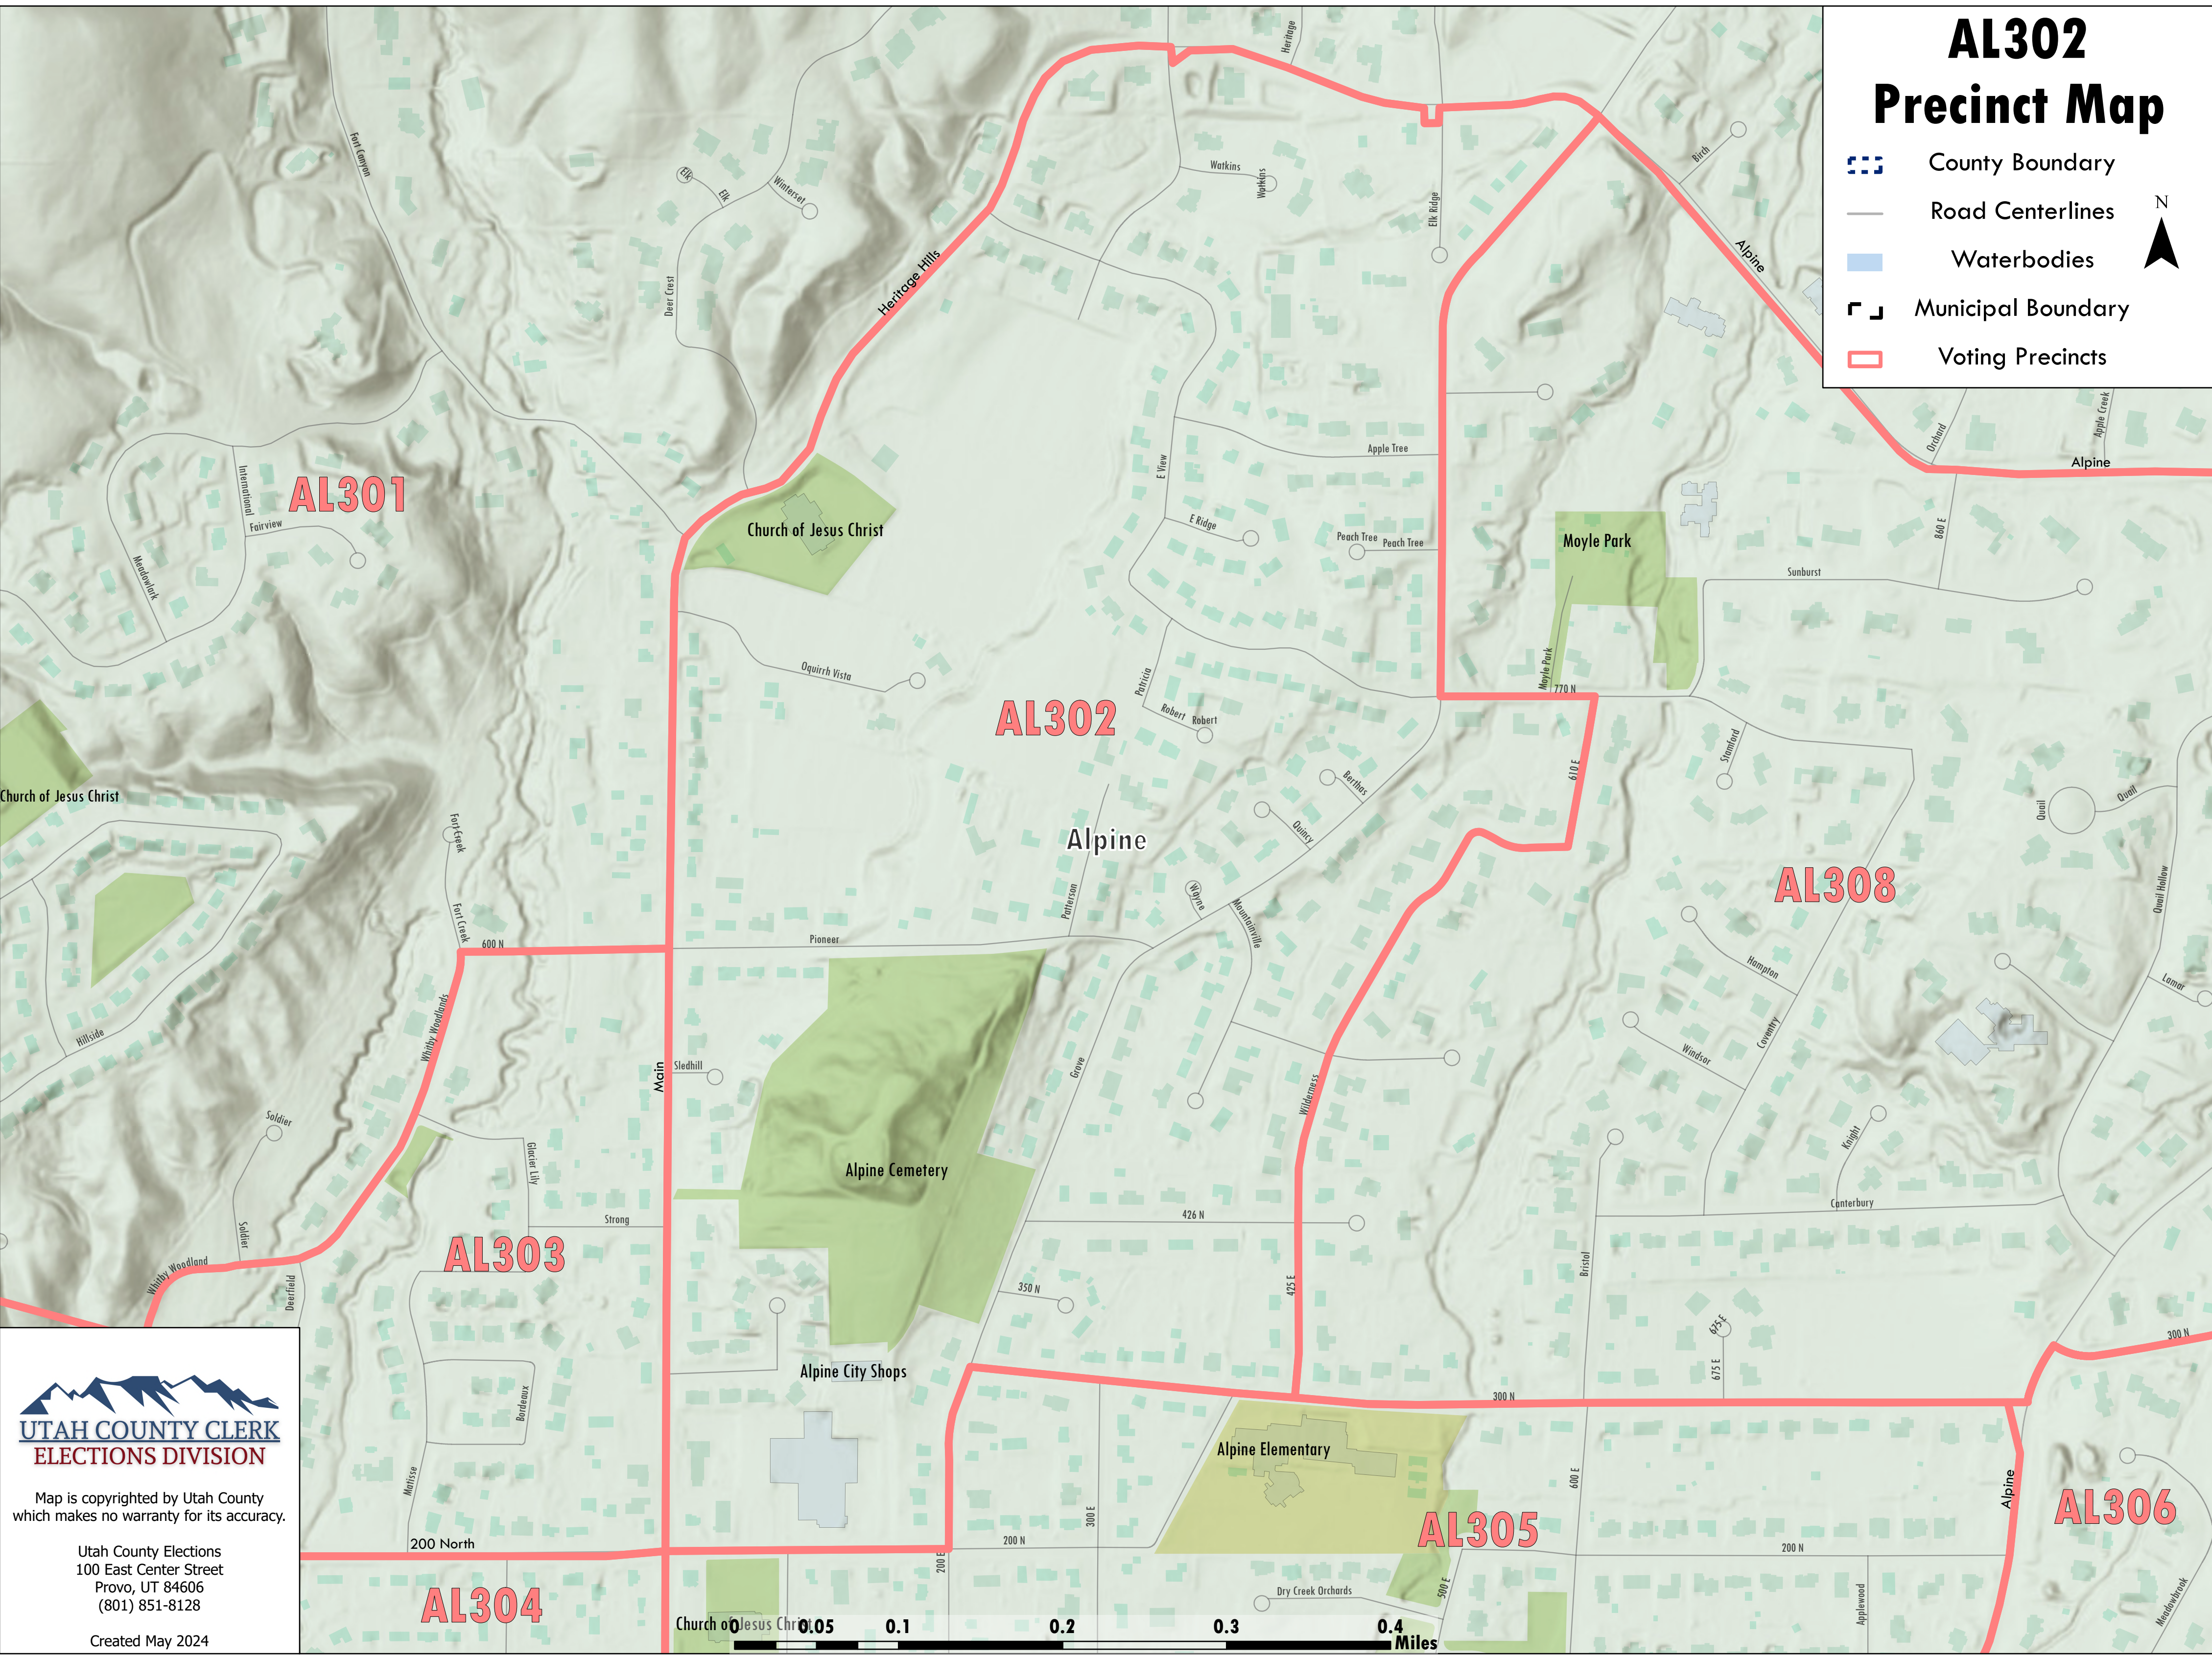

AL302 Precinct Map

-  County Boundary
-  Road Centerlines
-  Waterbodies
-  Municipal Boundary
-  Voting Precincts

**UTAH COUNTY CLERK
ELECTIONS DIVISION**

Map is copyrighted by Utah County
which makes no warranty for its accuracy.

Utah County Elections
100 East Center Street
Provo, UT 84606
(801) 851-8128

Created May 2024