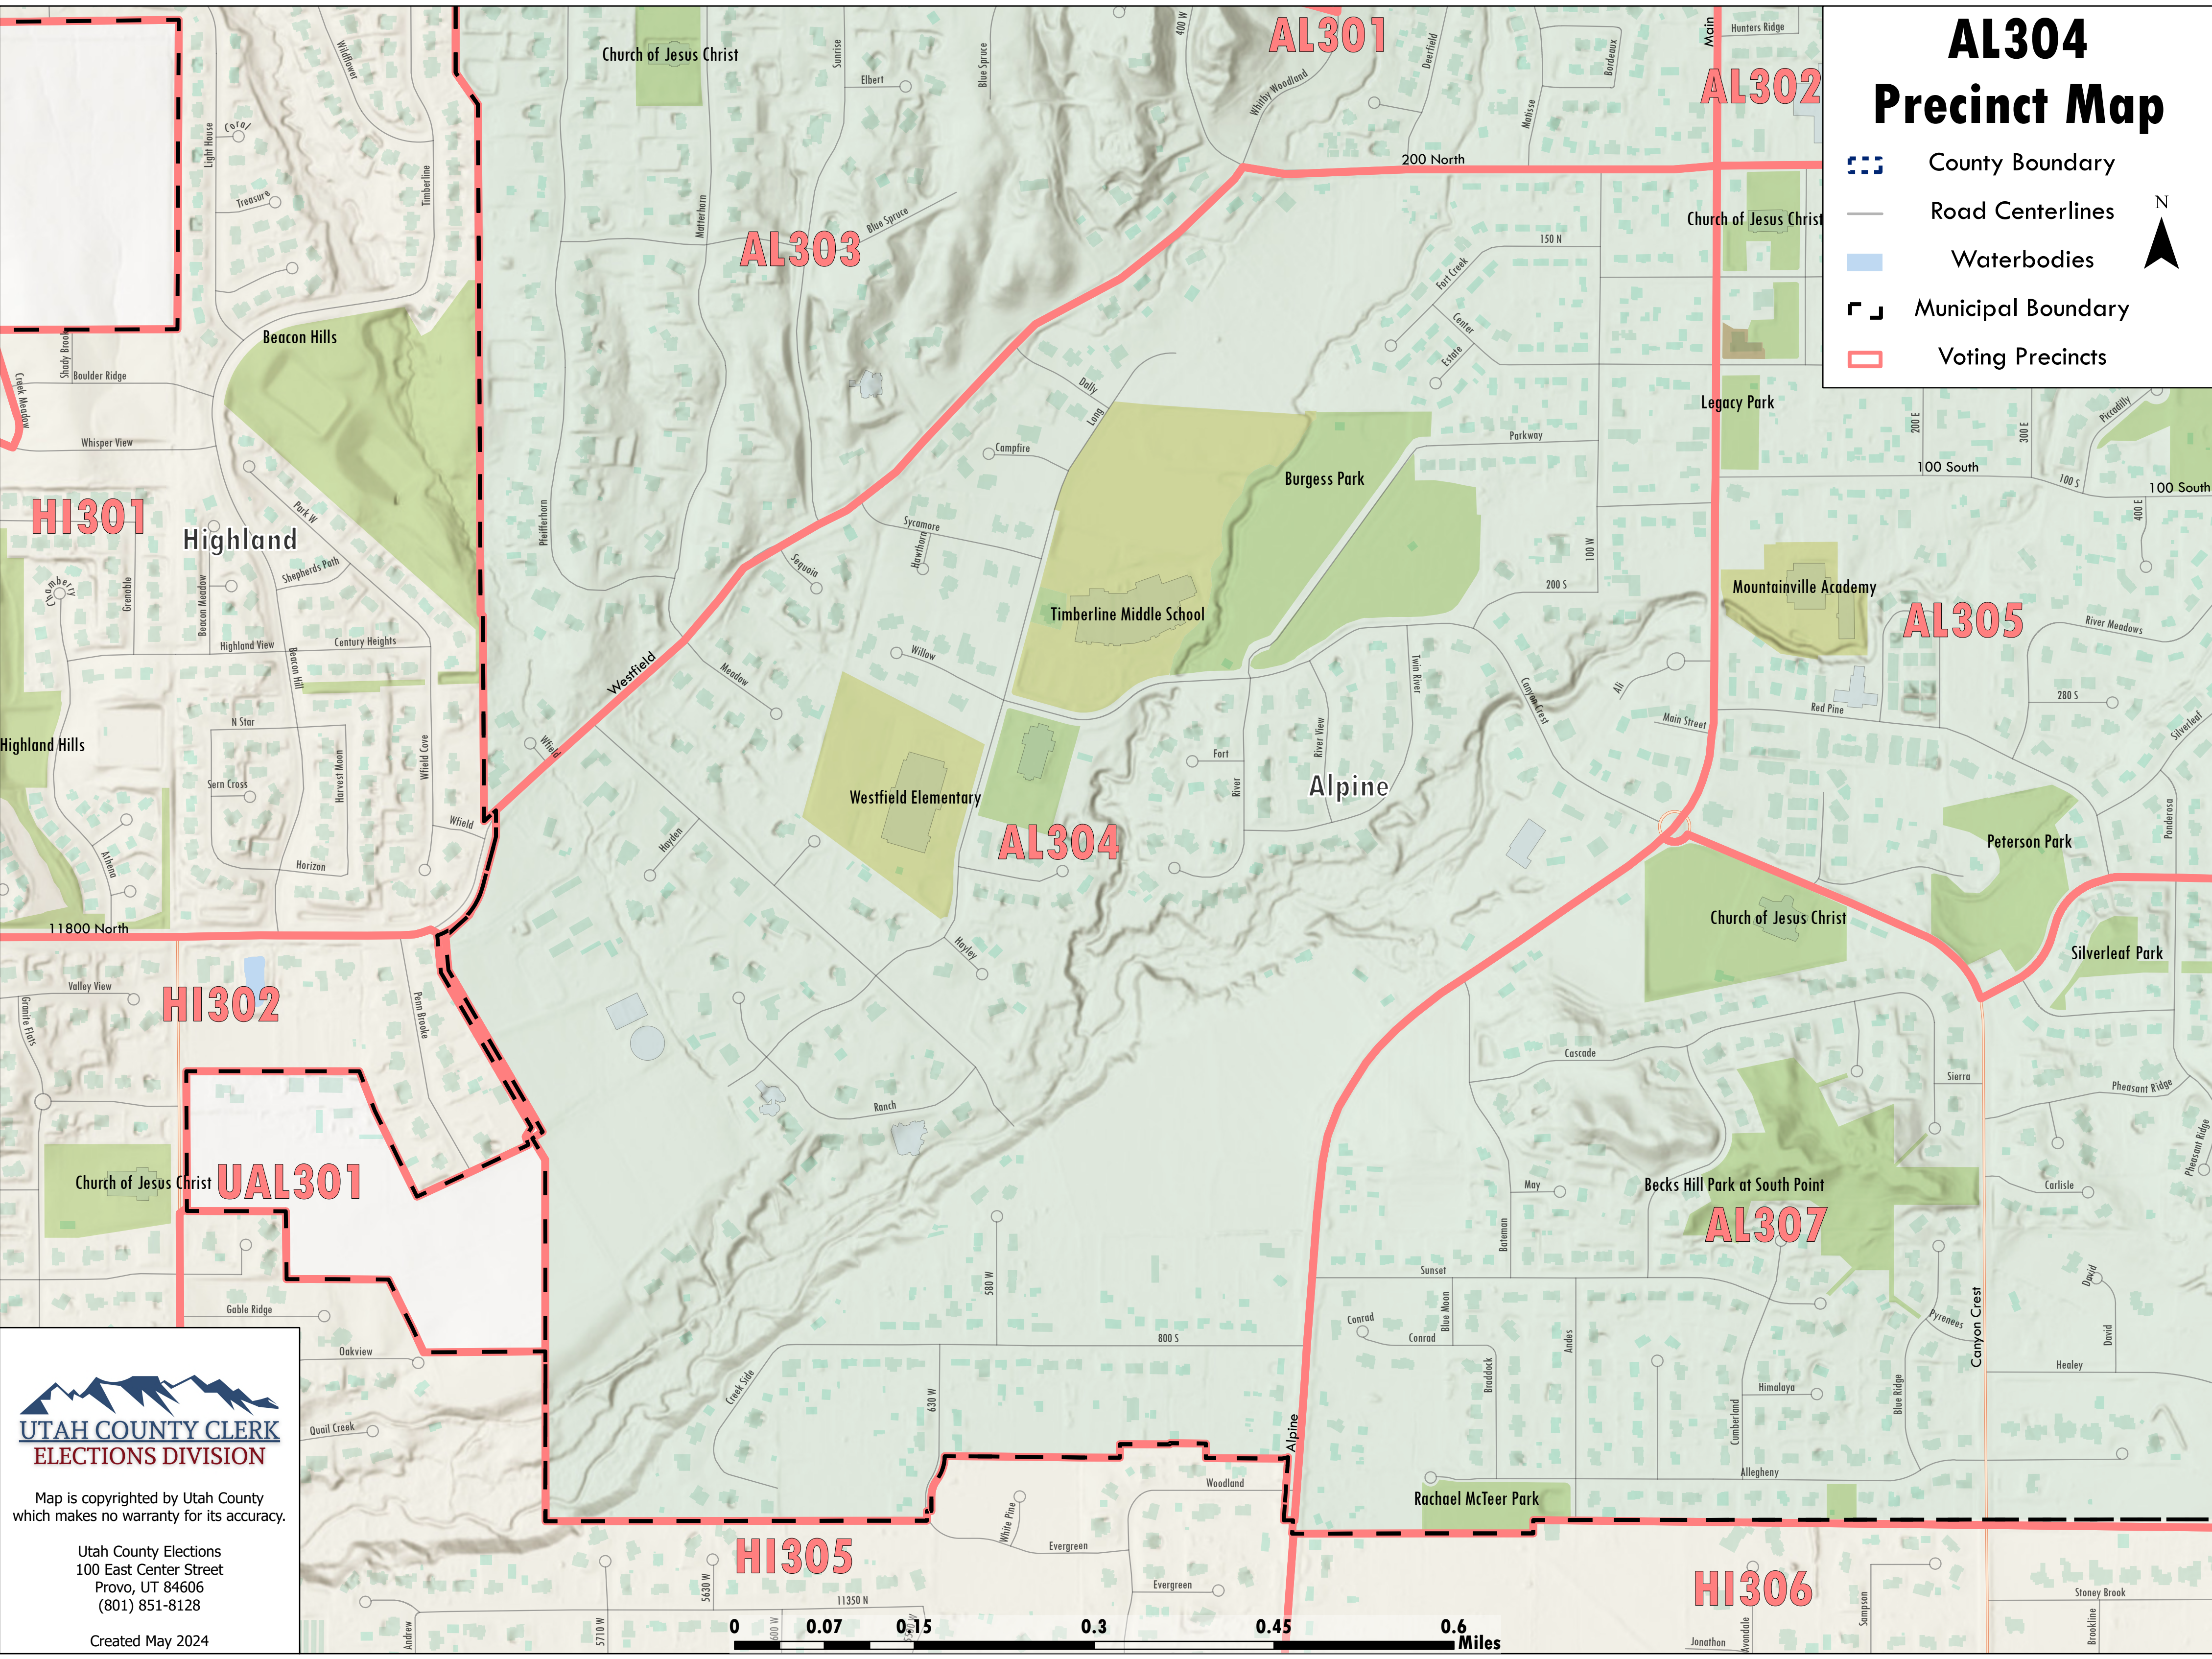

AL304 Precinct Map

-  County Boundary
-  Road Centerlines
-  Waterbodies
-  Municipal Boundary
-  Voting Precincts

Map is copyrighted by Utah County which makes no warranty for its accuracy.

Utah County Elections
100 East Center Street
Provo, UT 84606
(801) 851-8128

Created May 2024