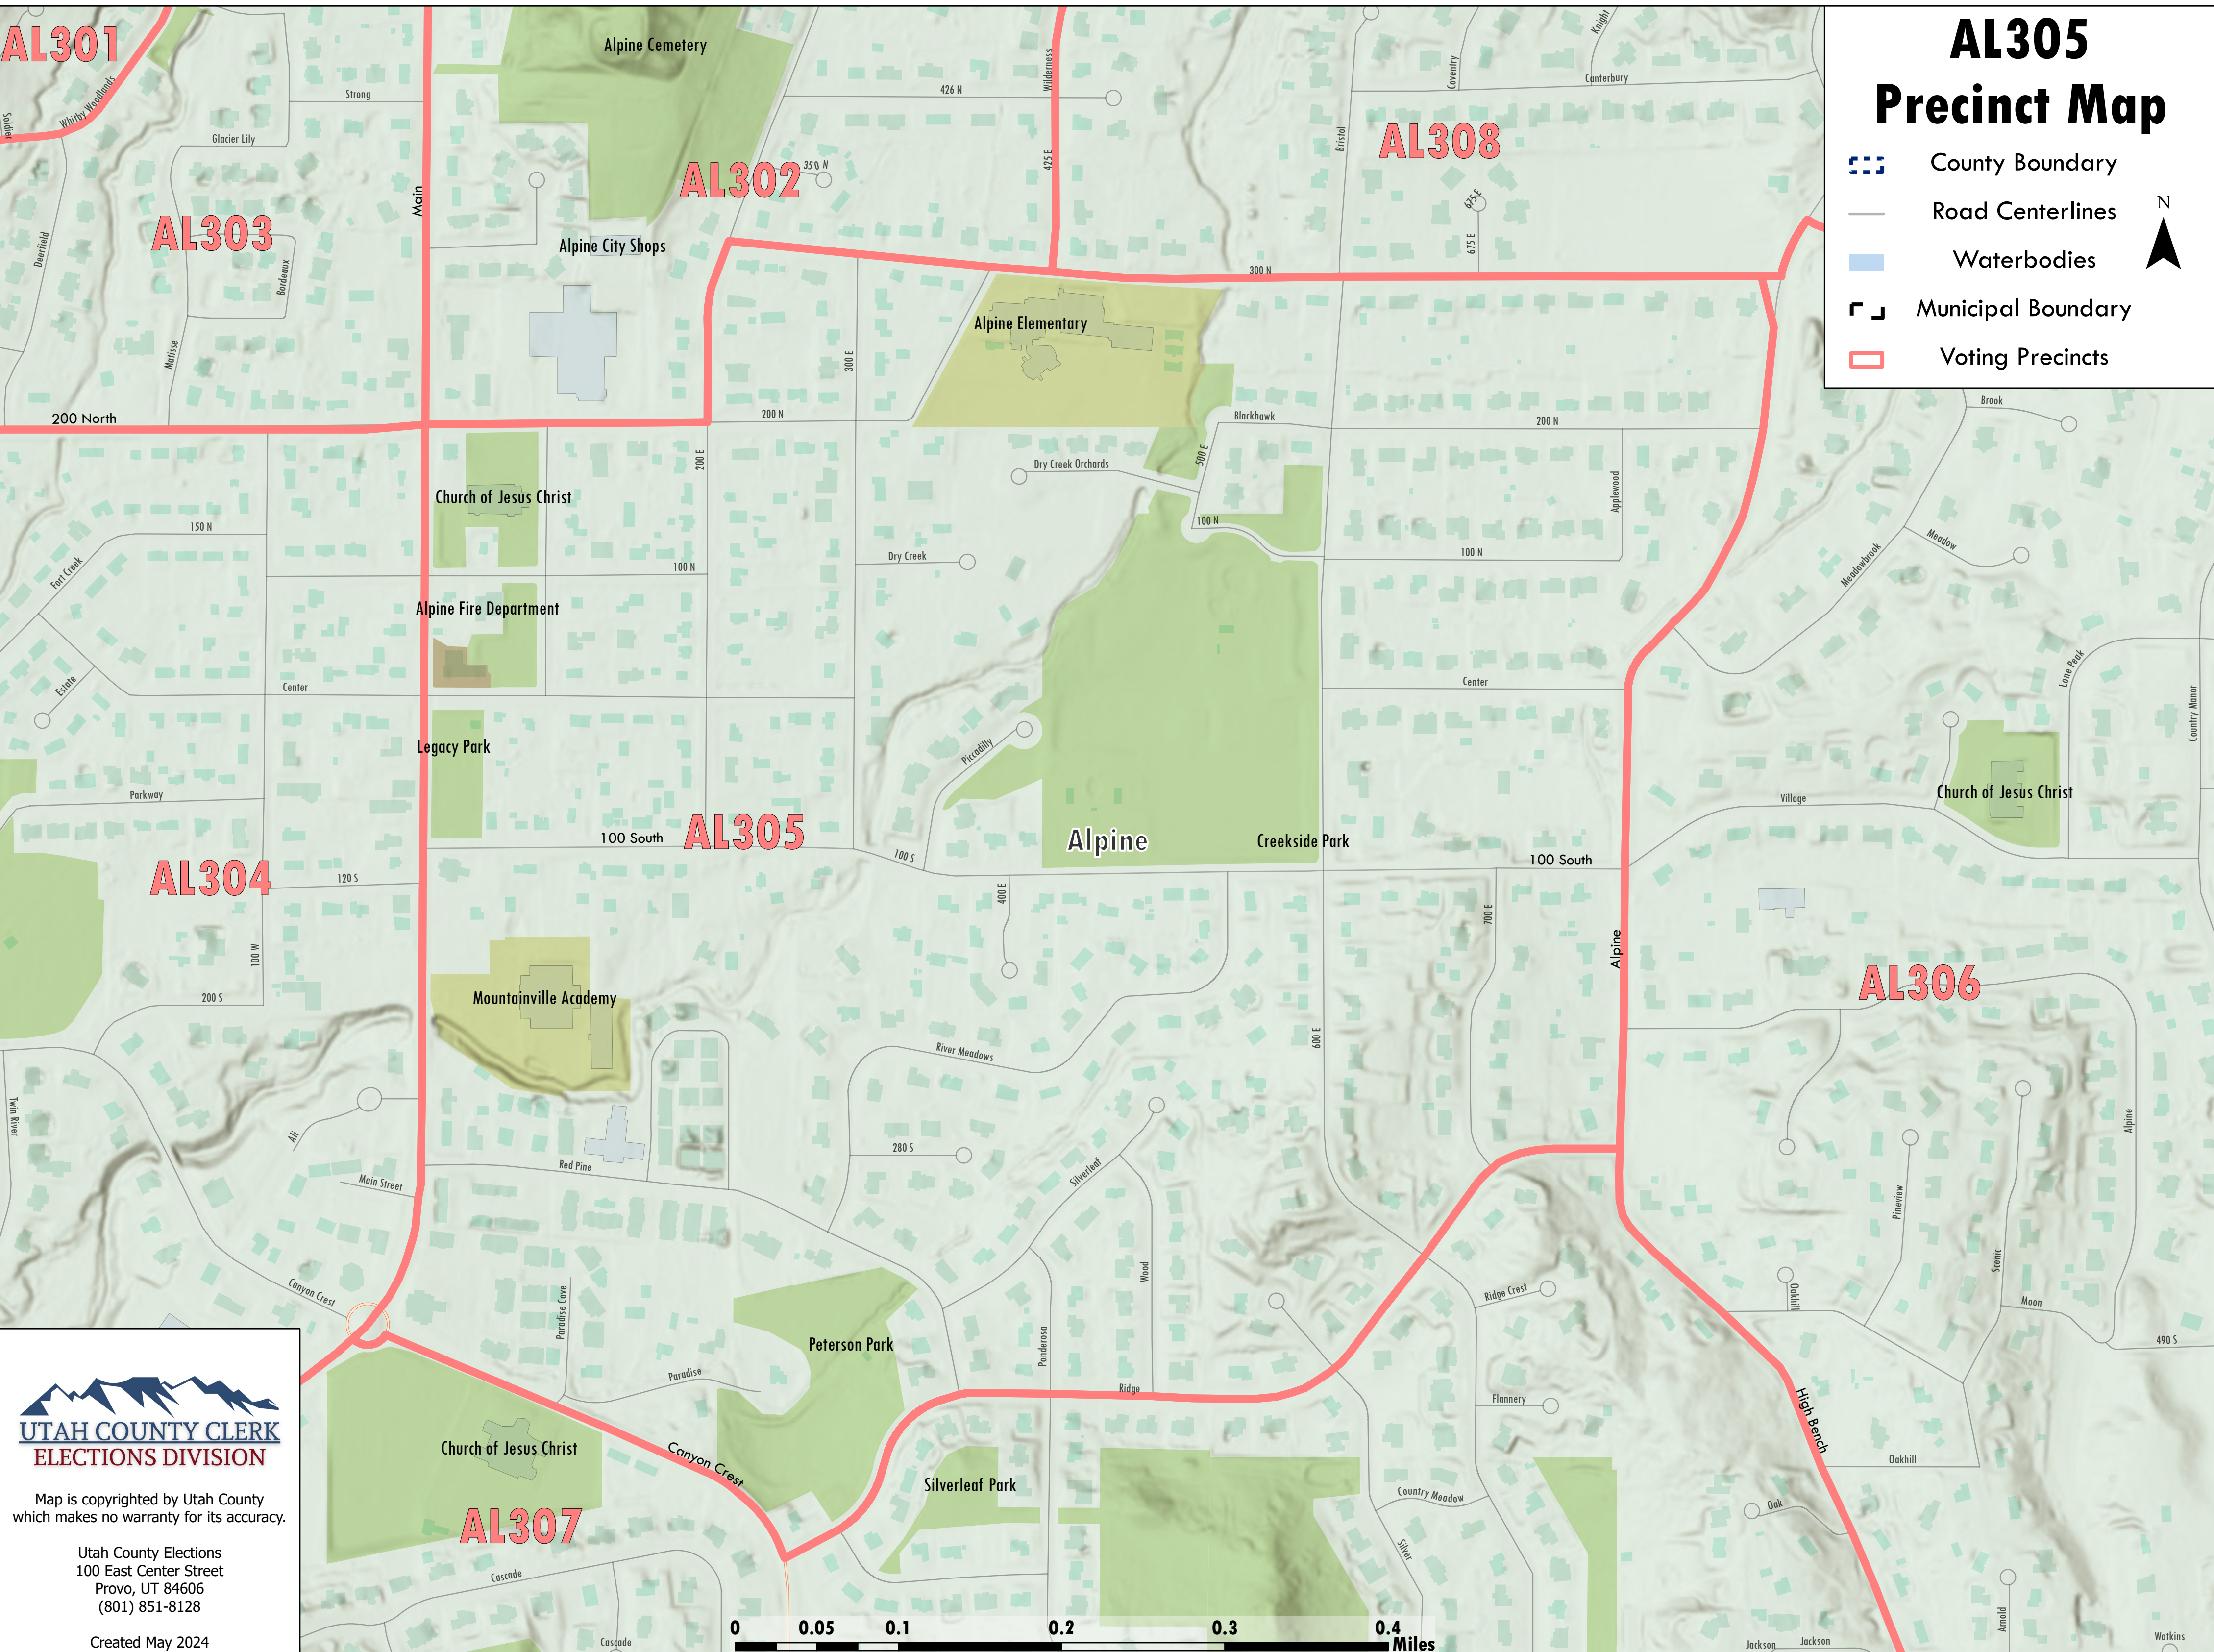

# AL305 Precinct Map

-  County Boundary
-  Road Centerlines
-  Waterbodies
-  Municipal Boundary
-  Voting Precincts

Map is copyrighted by Utah County which makes no warranty for its accuracy.

Utah County Elections  
100 East Center Street  
Provo, UT 84606  
(801) 851-8128

Created May 2024