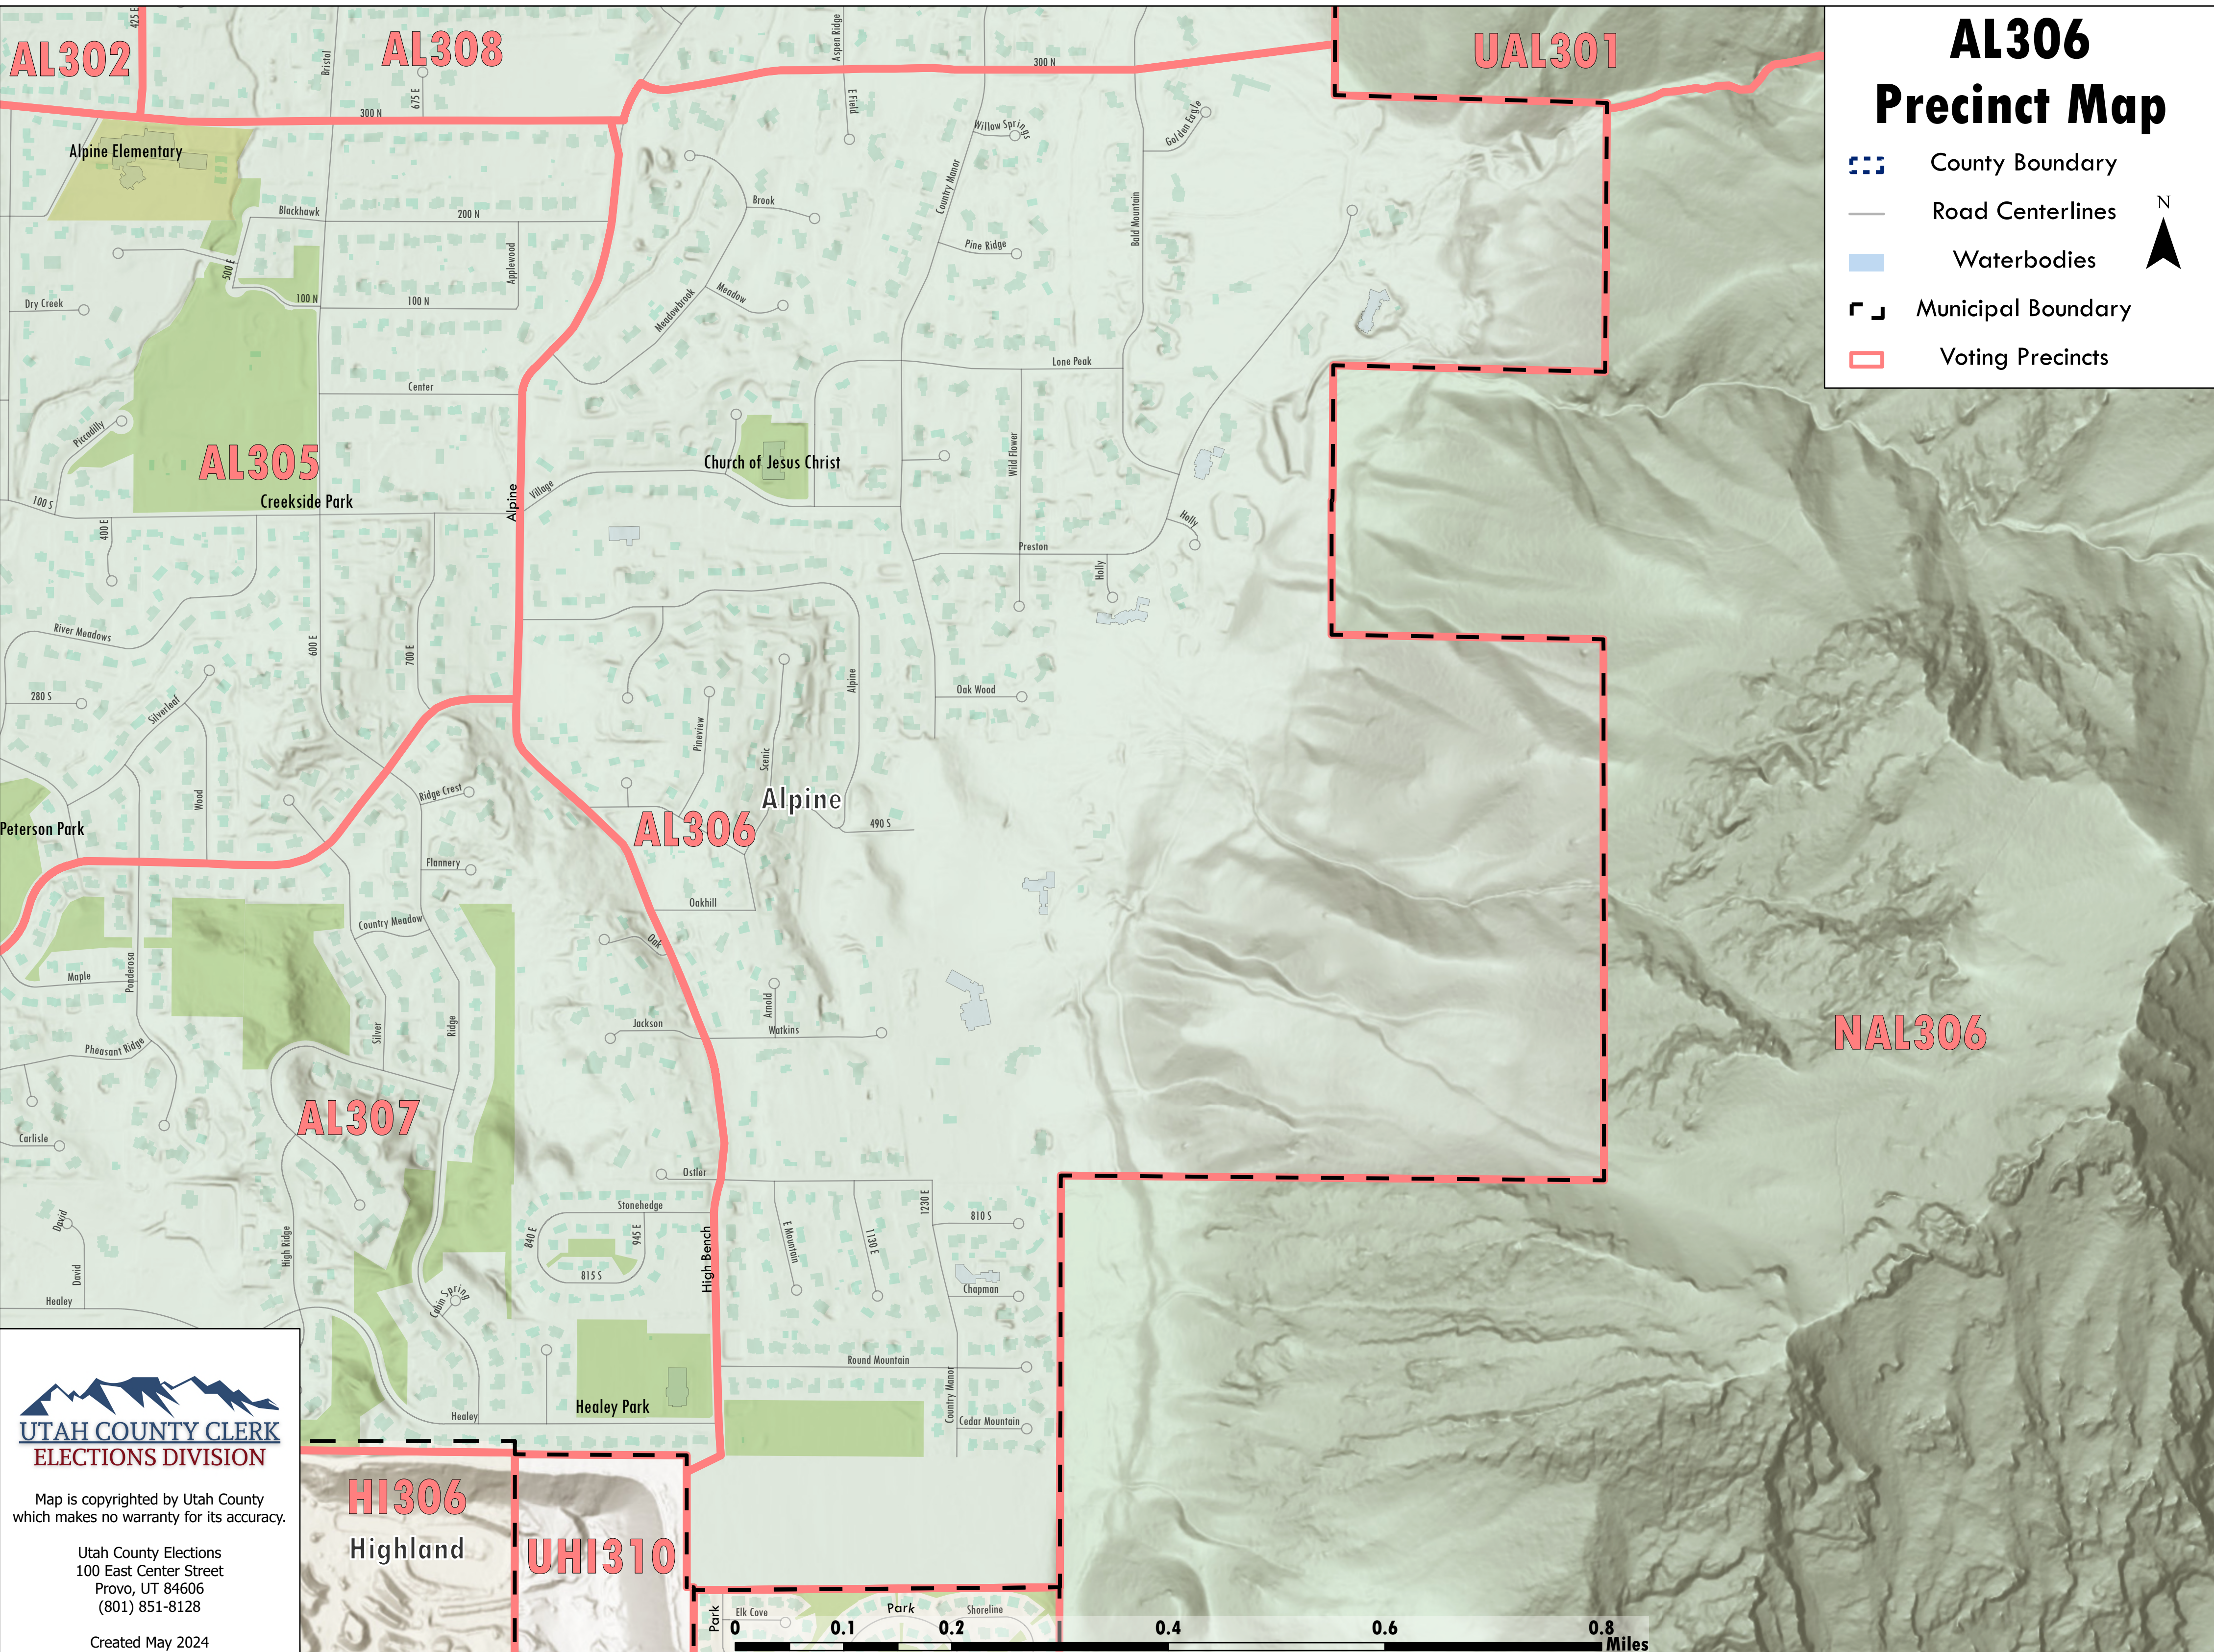

AL306 Precinct Map

-  County Boundary
-  Road Centerlines
-  Waterbodies
-  Municipal Boundary
-  Voting Precincts

Map is copyrighted by Utah County
which makes no warranty for its accuracy.

Utah County Elections
100 East Center Street
Provo, UT 84606
(801) 851-8128

Created May 2024