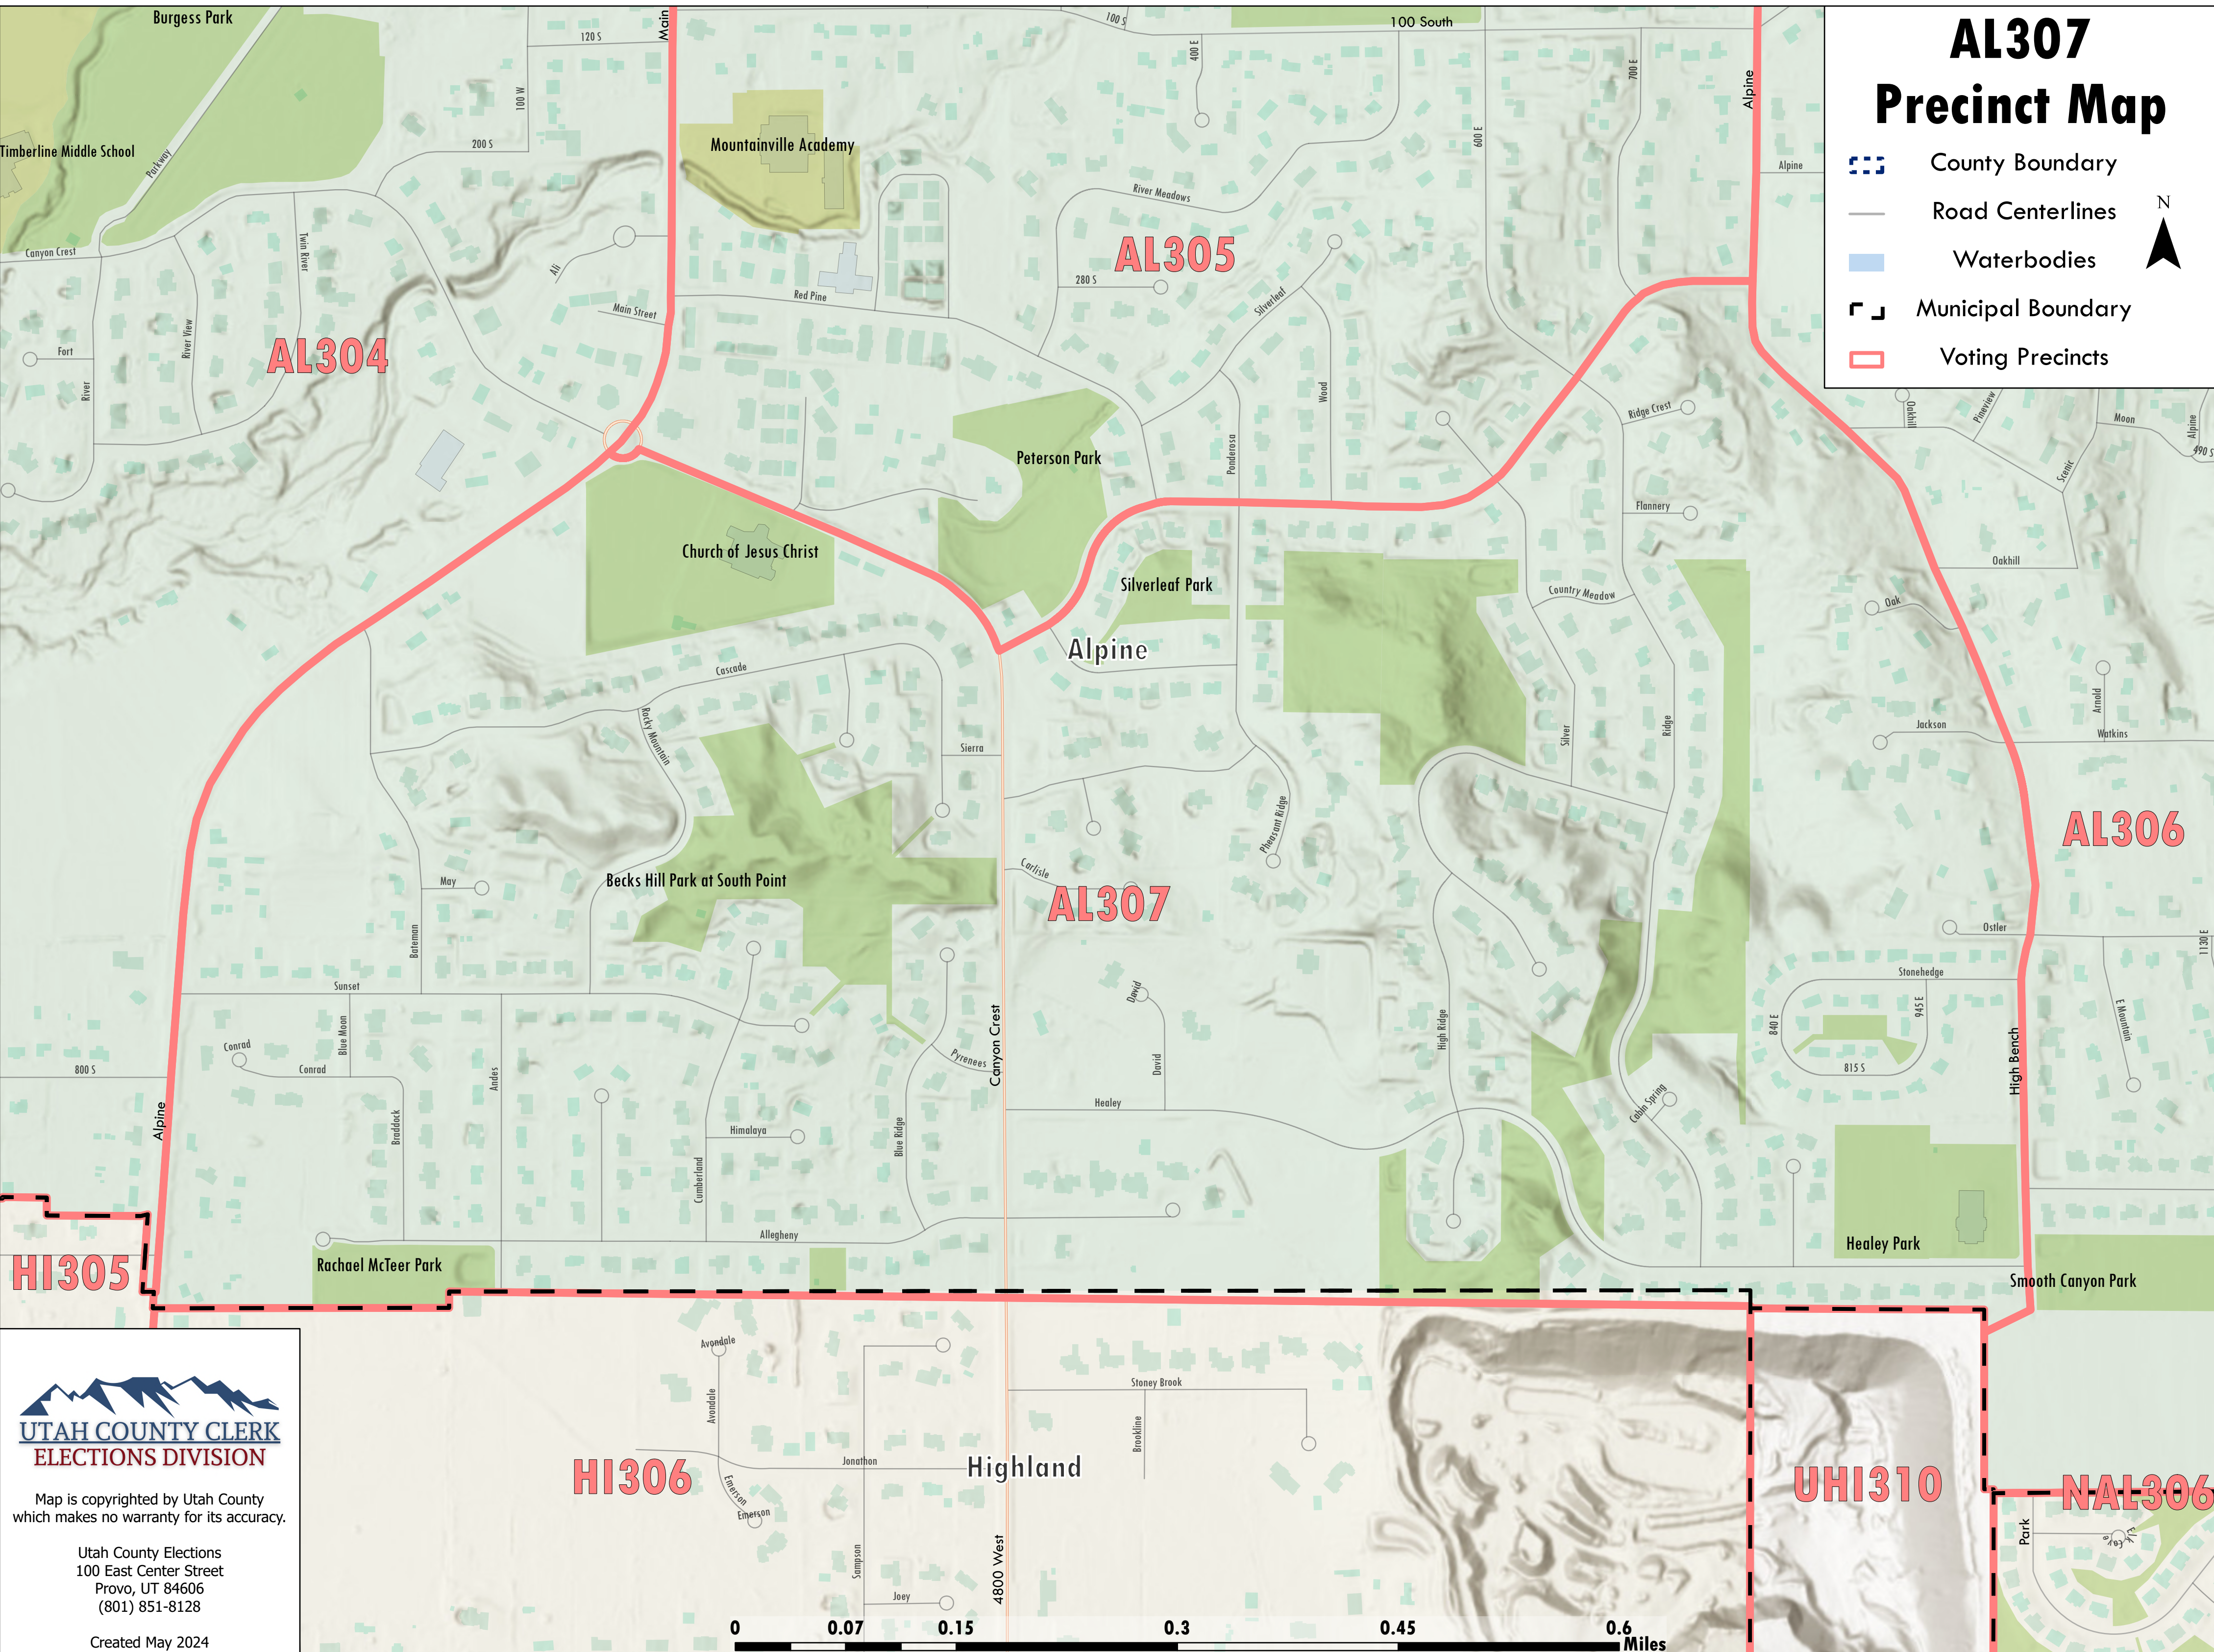

# AL307 Precinct Map

-  County Boundary
-  Road Centerlines
-  Waterbodies
-  Municipal Boundary
-  Voting Precincts

Map is copyrighted by Utah County  
which makes no warranty for its accuracy.

Utah County Elections  
100 East Center Street  
Provo, UT 84606  
(801) 851-8128

Created May 2024

HI306

Highland

UHI310

NAL306