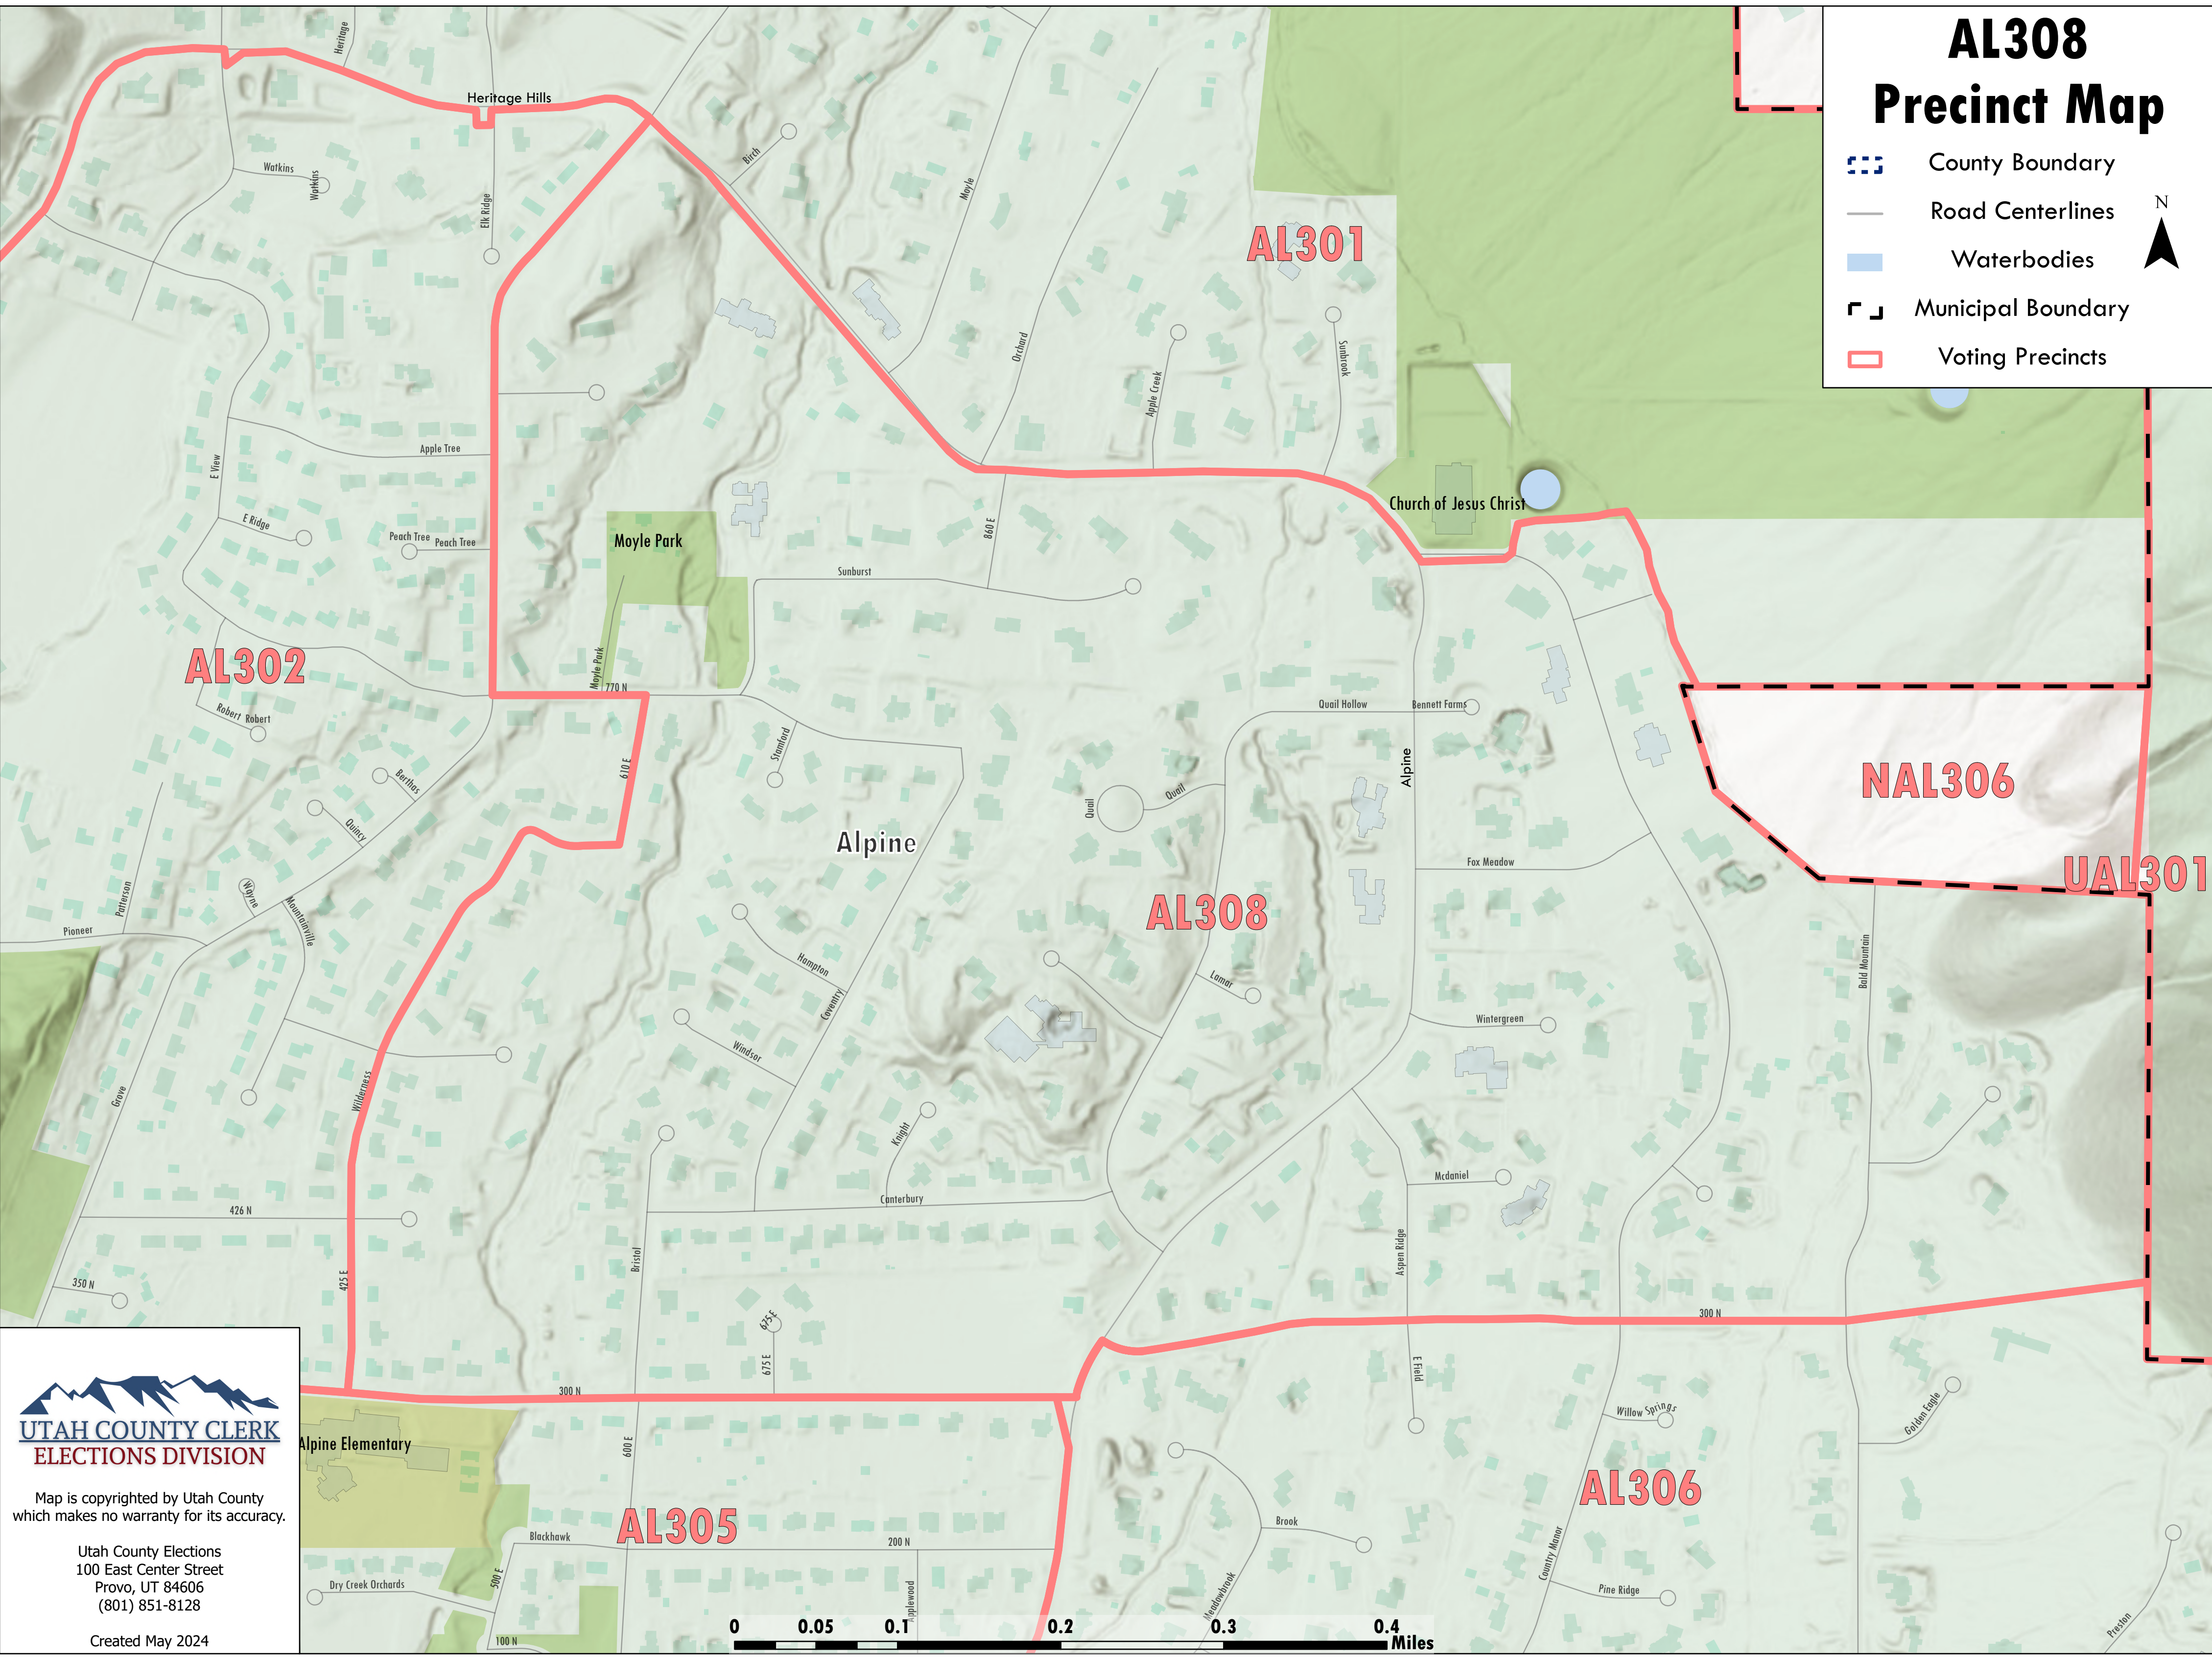

AL308 Precinct Map

-  County Boundary
-  Road Centerlines
-  Waterbodies
-  Municipal Boundary
-  Voting Precincts

**UTAH COUNTY CLERK
ELECTIONS DIVISION**

Map is copyrighted by Utah County
which makes no warranty for its accuracy.

Utah County Elections
100 East Center Street
Provo, UT 84606
(801) 851-8128

Created May 2024