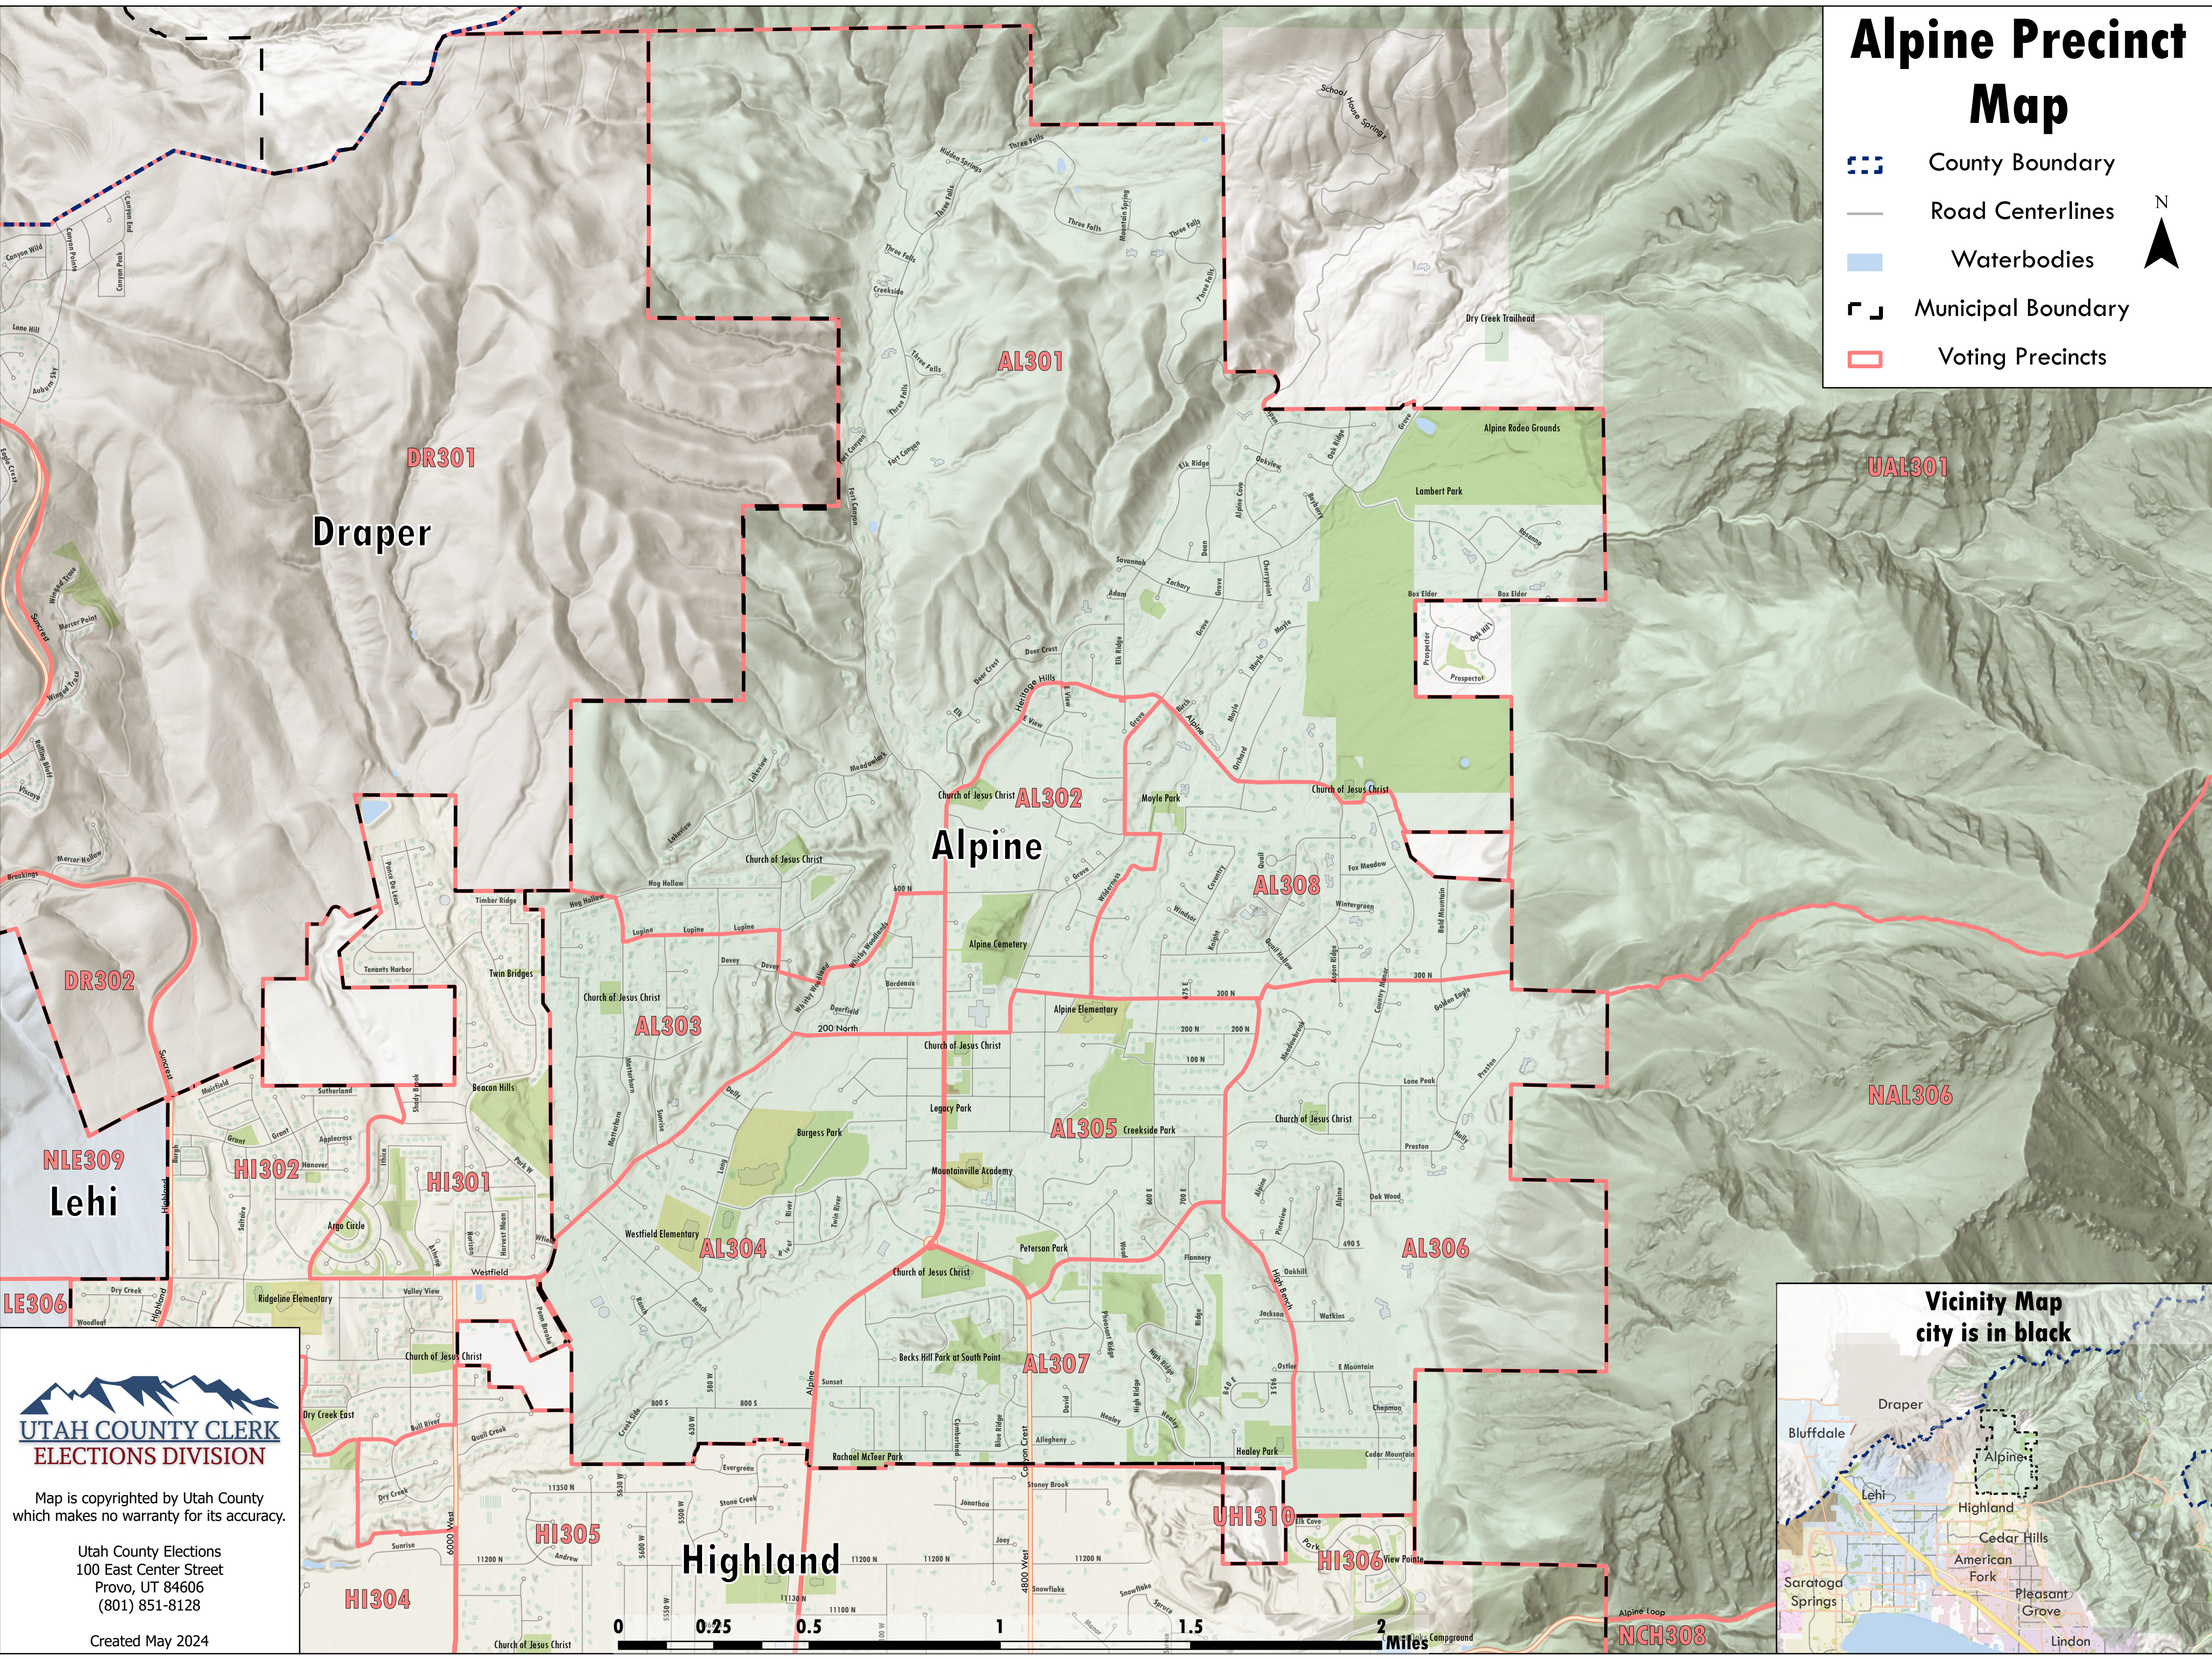

Alpine Precinct Map

-  County Boundary
-  Road Centerlines
-  Waterbodies
-  Municipal Boundary
-  Voting Precincts

Map is copyrighted by Utah County which makes no warranty for its accuracy.

Utah County Elections
 100 East Center Street
 Provo, UT 84606
 (801) 851-8128

Created May 2024