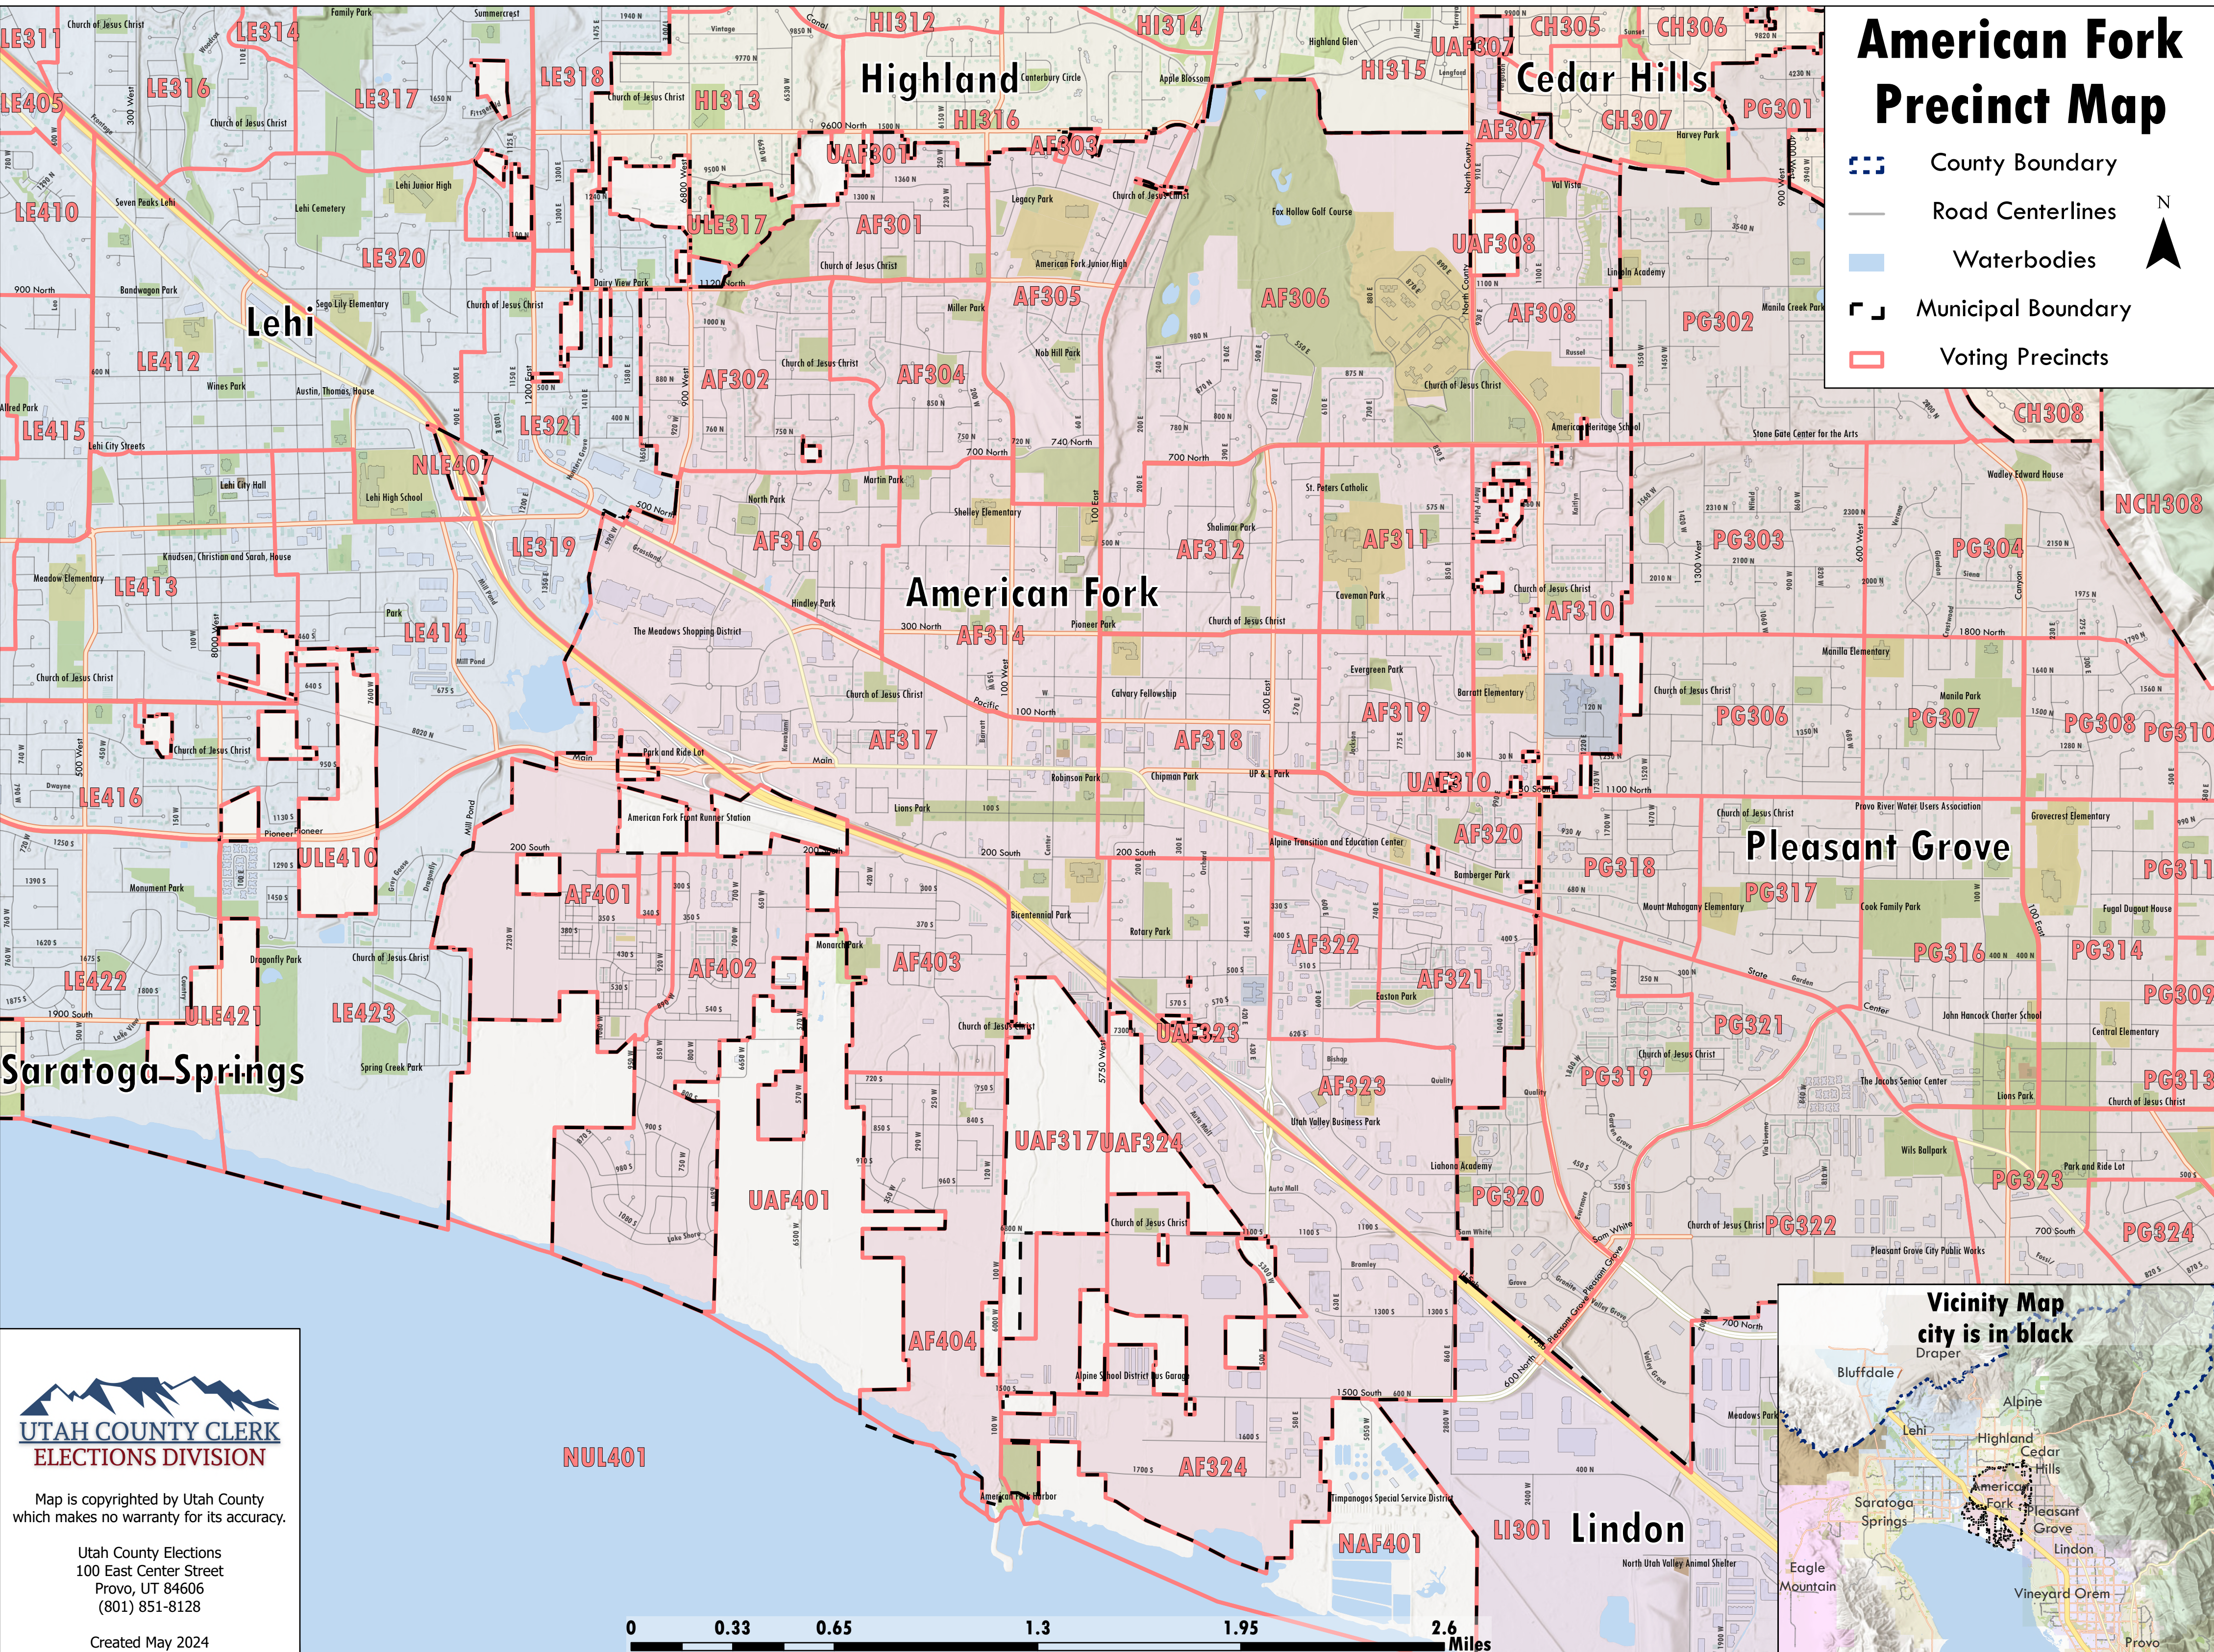

American Fork Precinct Map

-  County Boundary
-  Road Centerlines
-  Waterbodies
-  Municipal Boundary
-  Voting Precincts

Map is copyrighted by Utah County which makes no warranty for its accuracy.

Utah County Elections
 100 East Center Street
 Provo, UT 84606
 (801) 851-8128