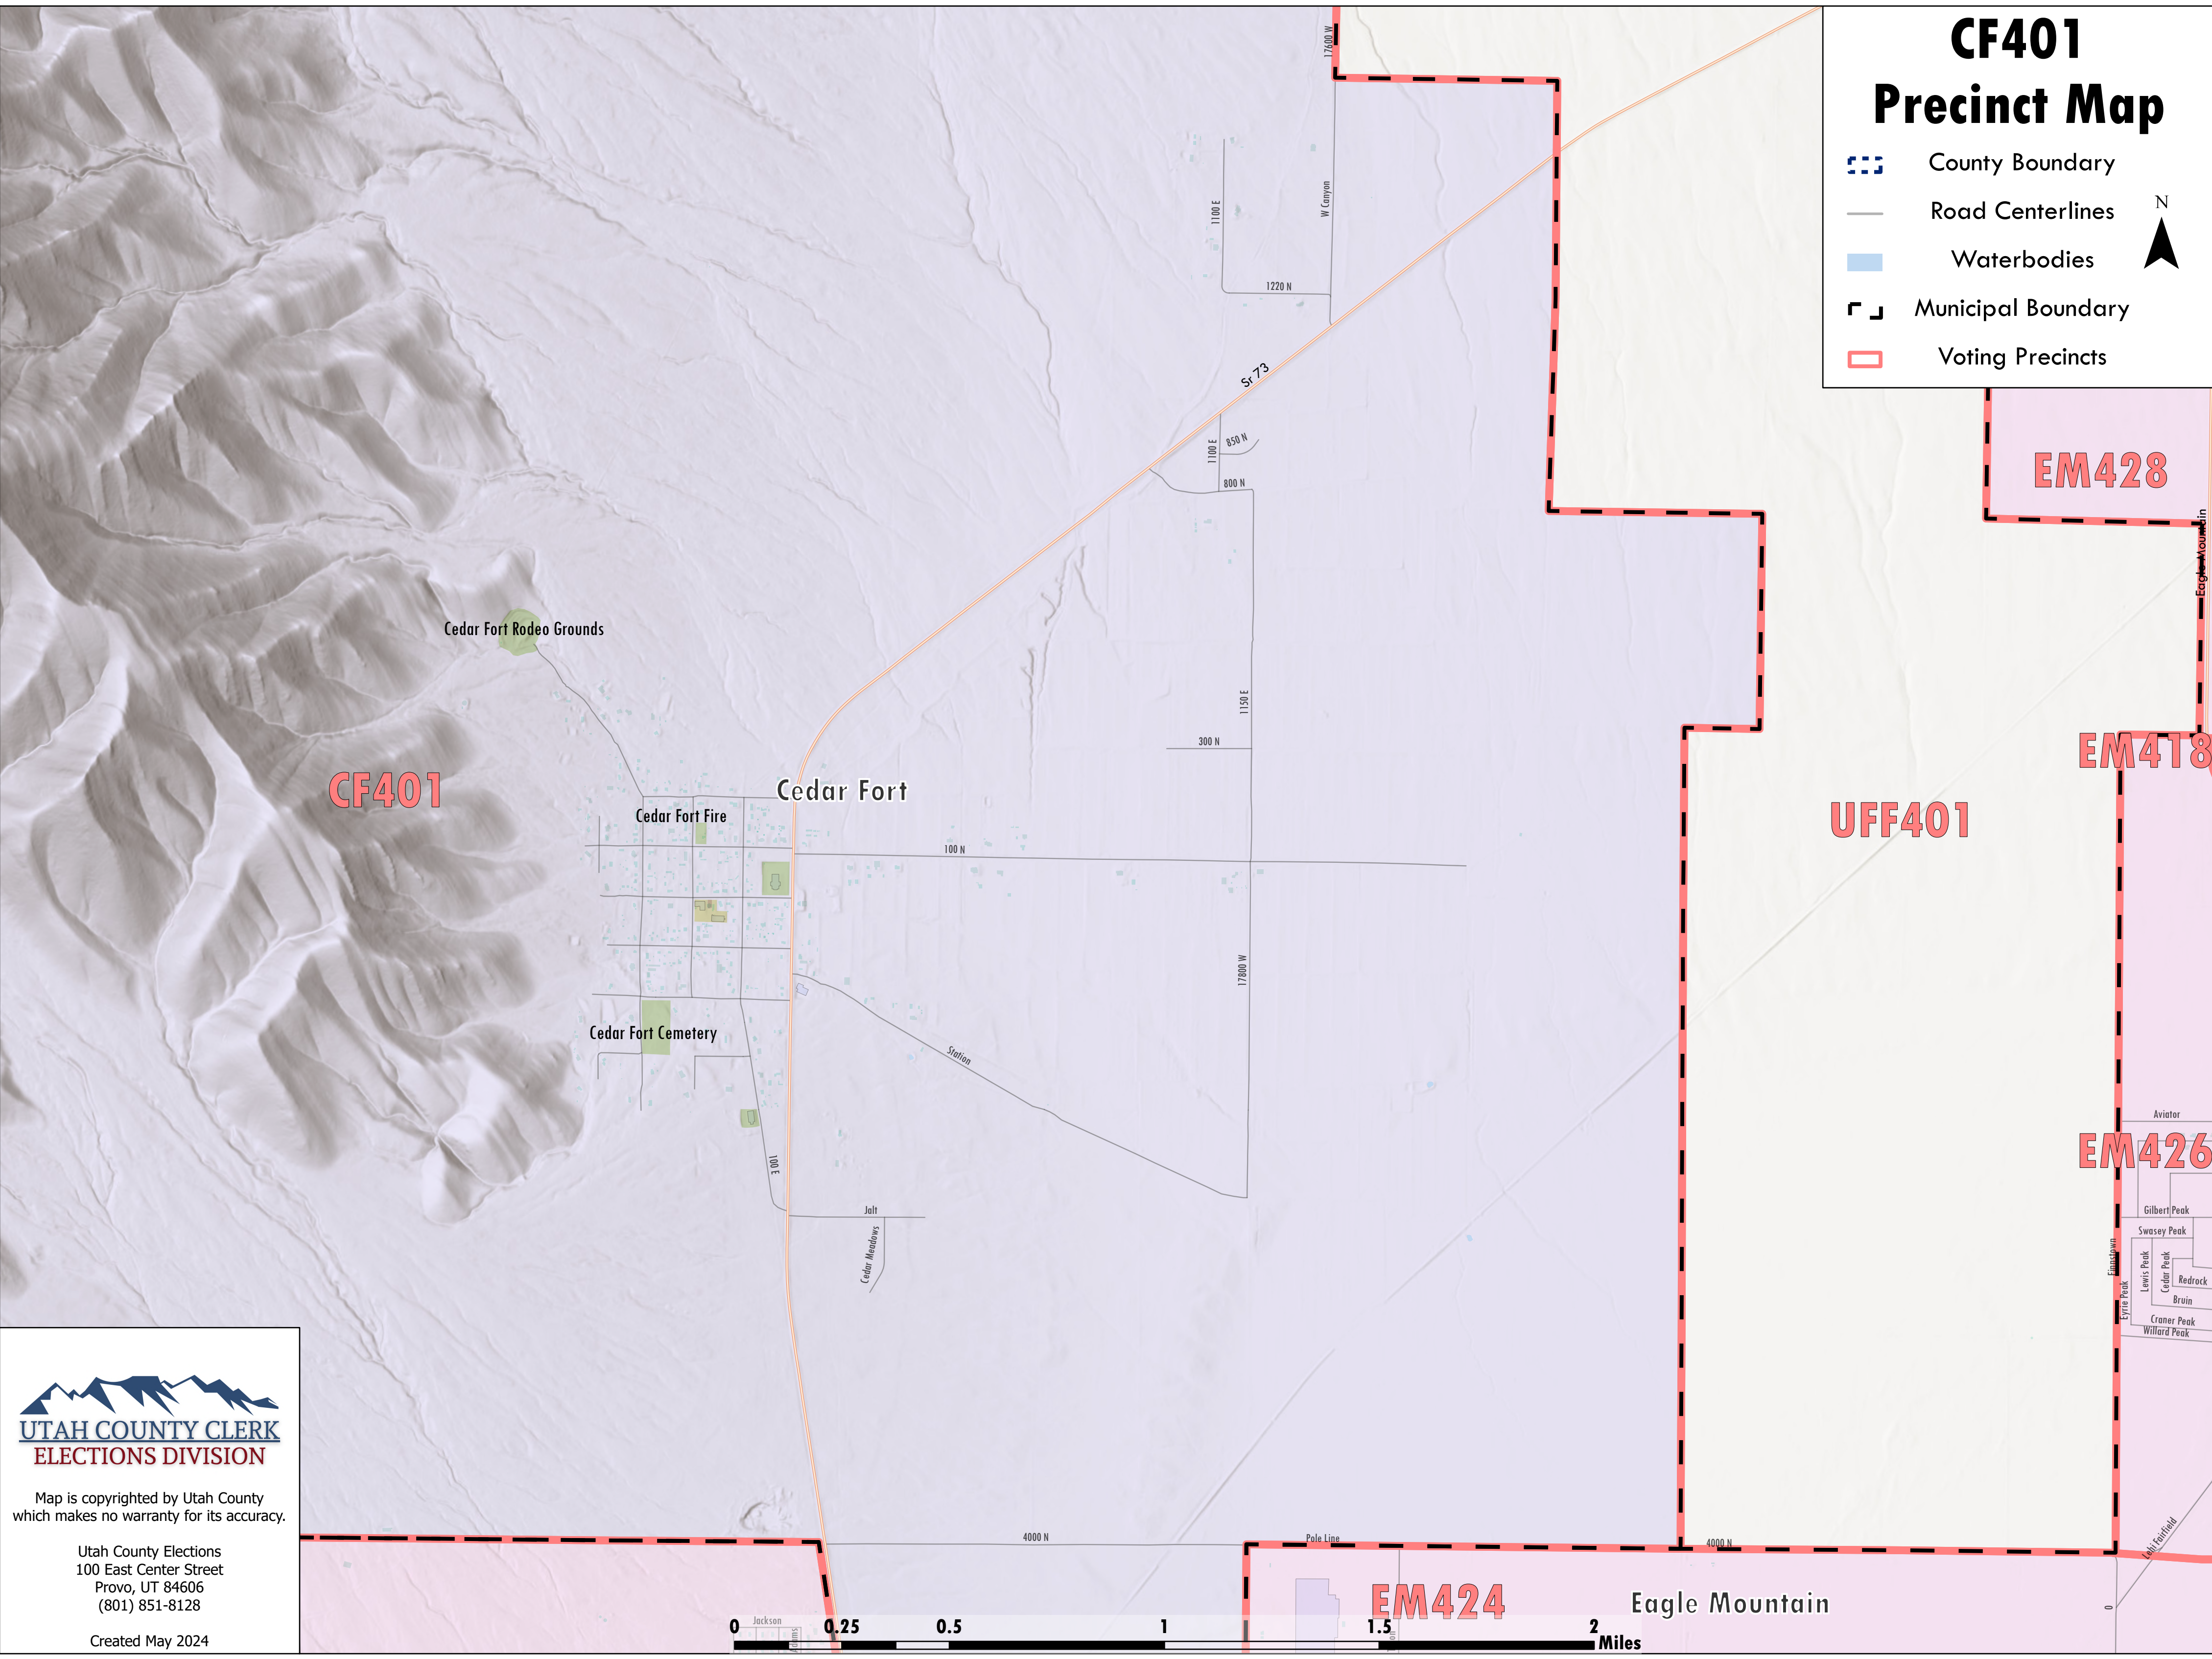

# CF401 Precinct Map

-  County Boundary
-  Road Centerlines
-  Waterbodies
-  Municipal Boundary
-  Voting Precincts

Map is copyrighted by Utah County which makes no warranty for its accuracy.

Utah County Elections  
100 East Center Street  
Provo, UT 84606  
(801) 851-8128

Created May 2024