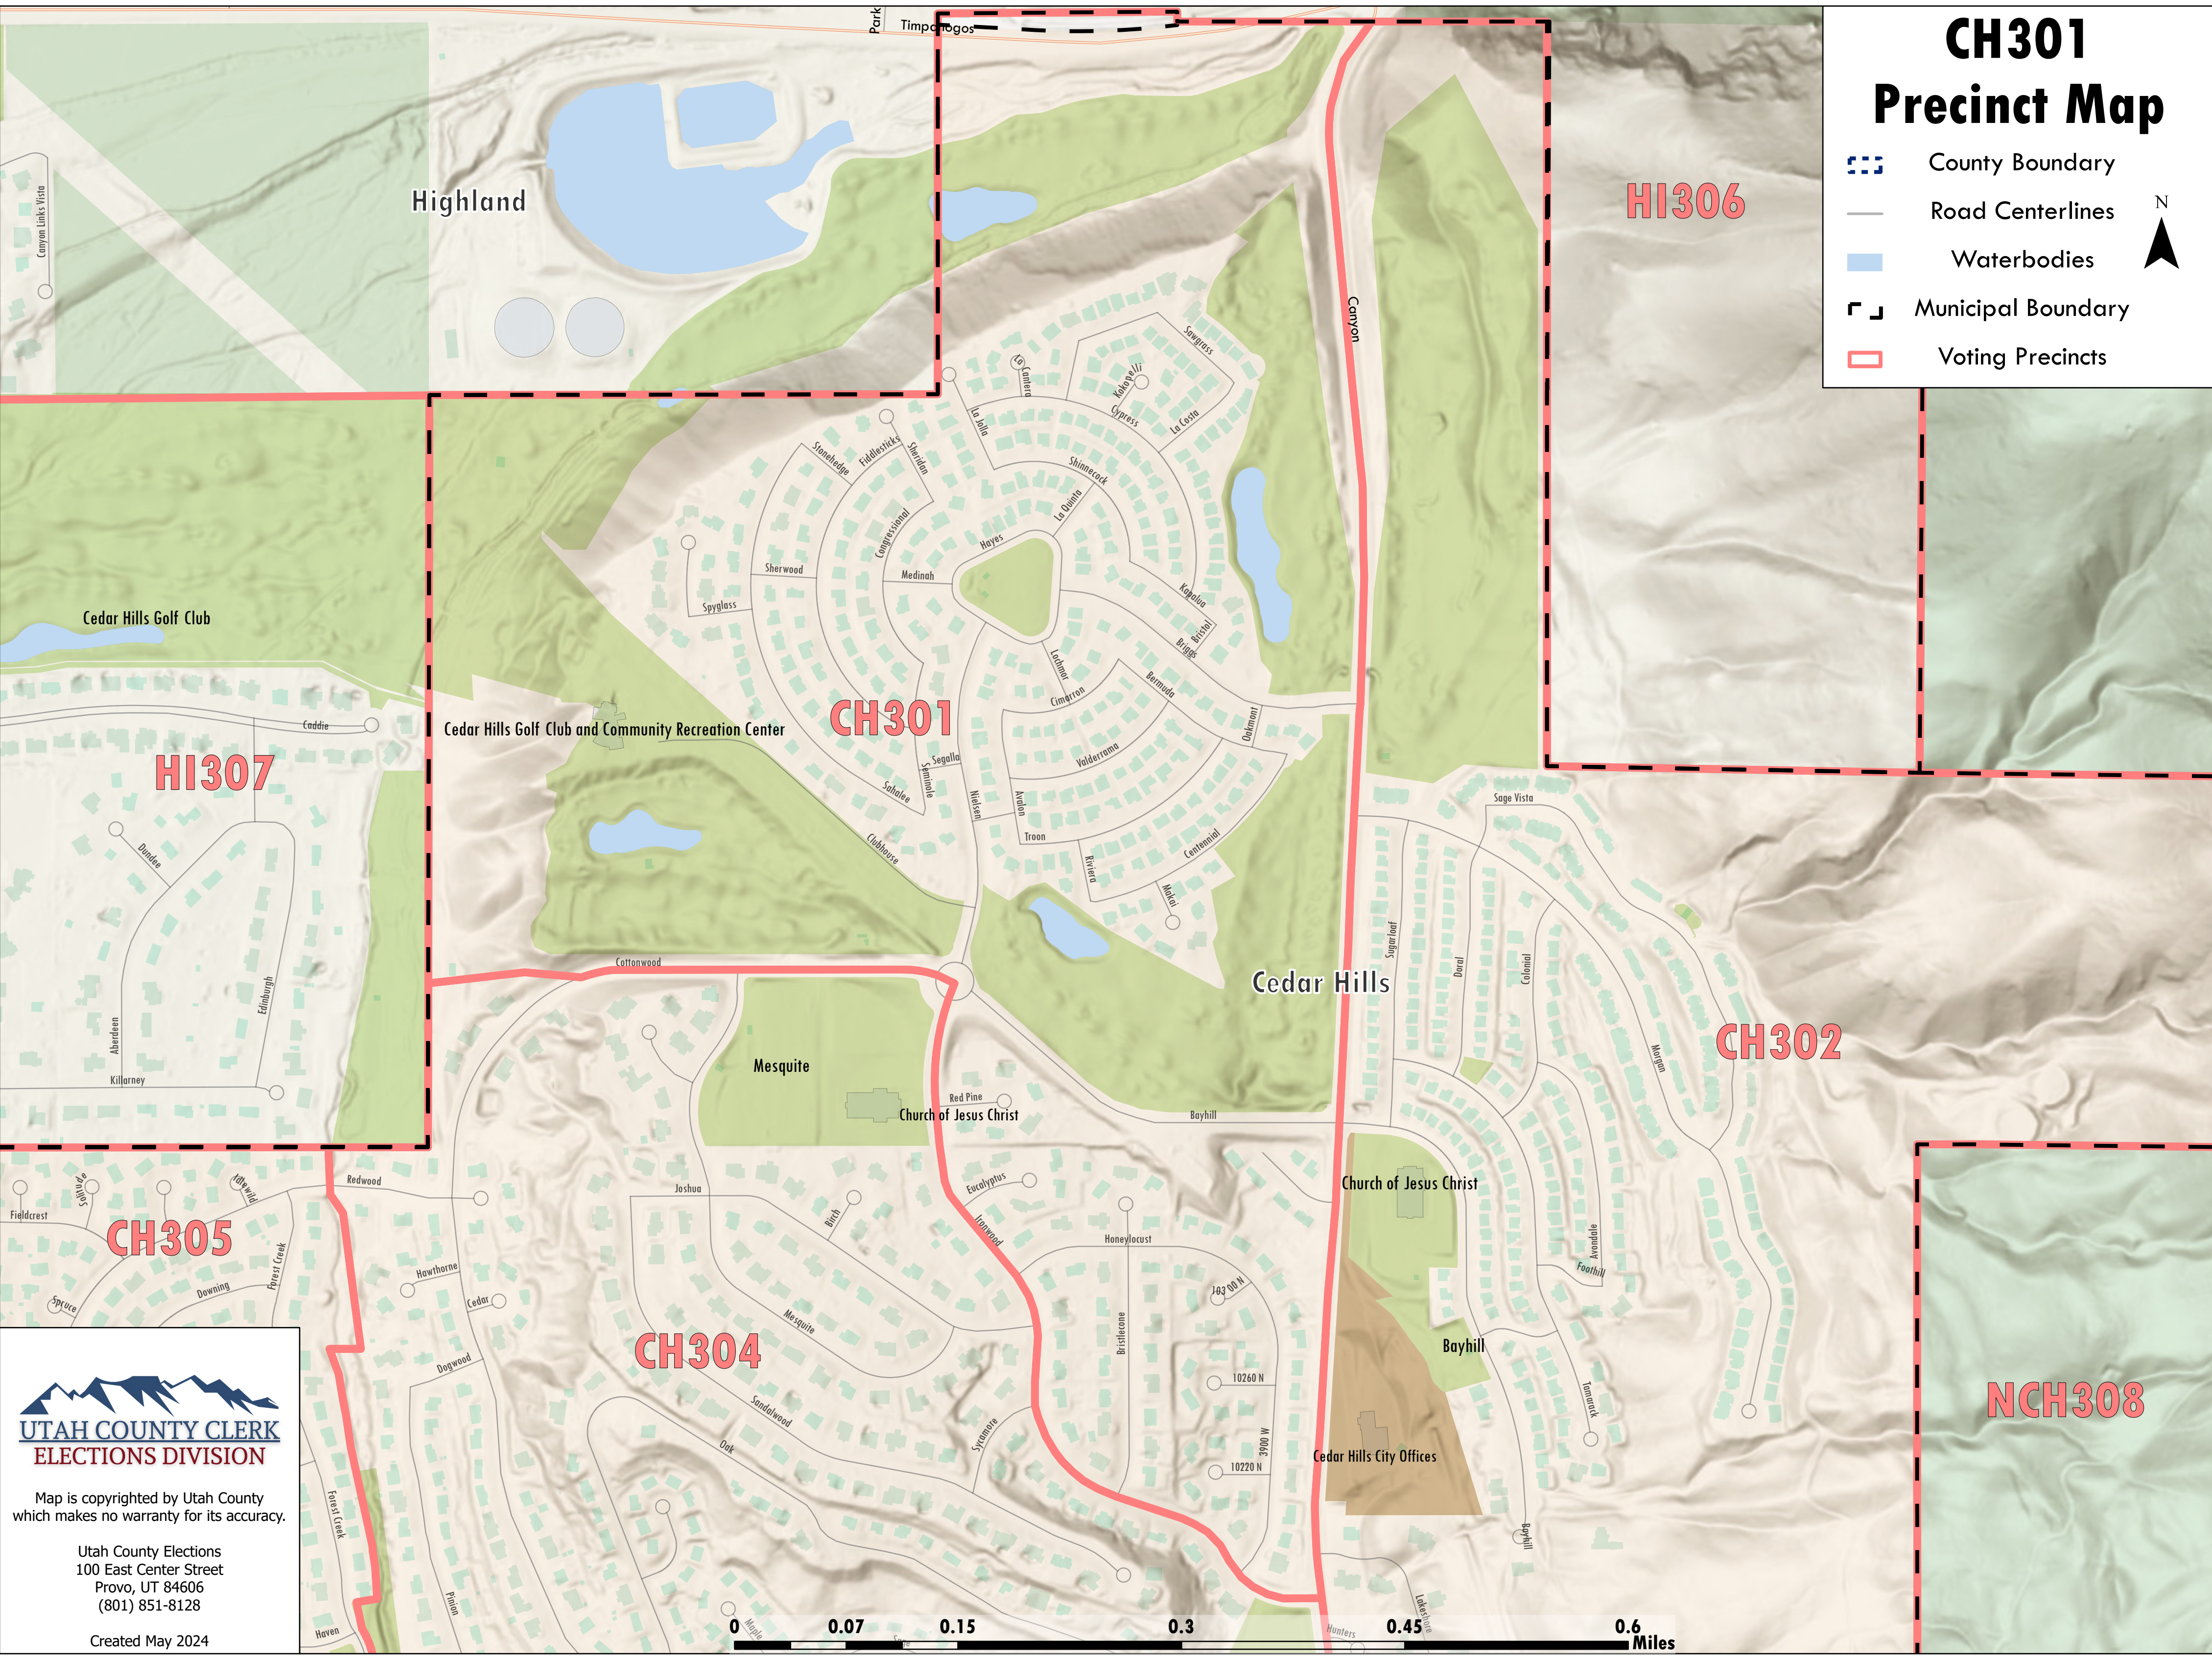

CH301 Precinct Map

-  County Boundary
-  Road Centerlines
-  Waterbodies
-  Municipal Boundary
-  Voting Precincts

UTAH COUNTY CLERK
ELECTIONS DIVISION

Map is copyrighted by Utah County
which makes no warranty for its accuracy.

Utah County Elections
100 East Center Street
Provo, UT 84606
(801) 851-8128

Created May 2024