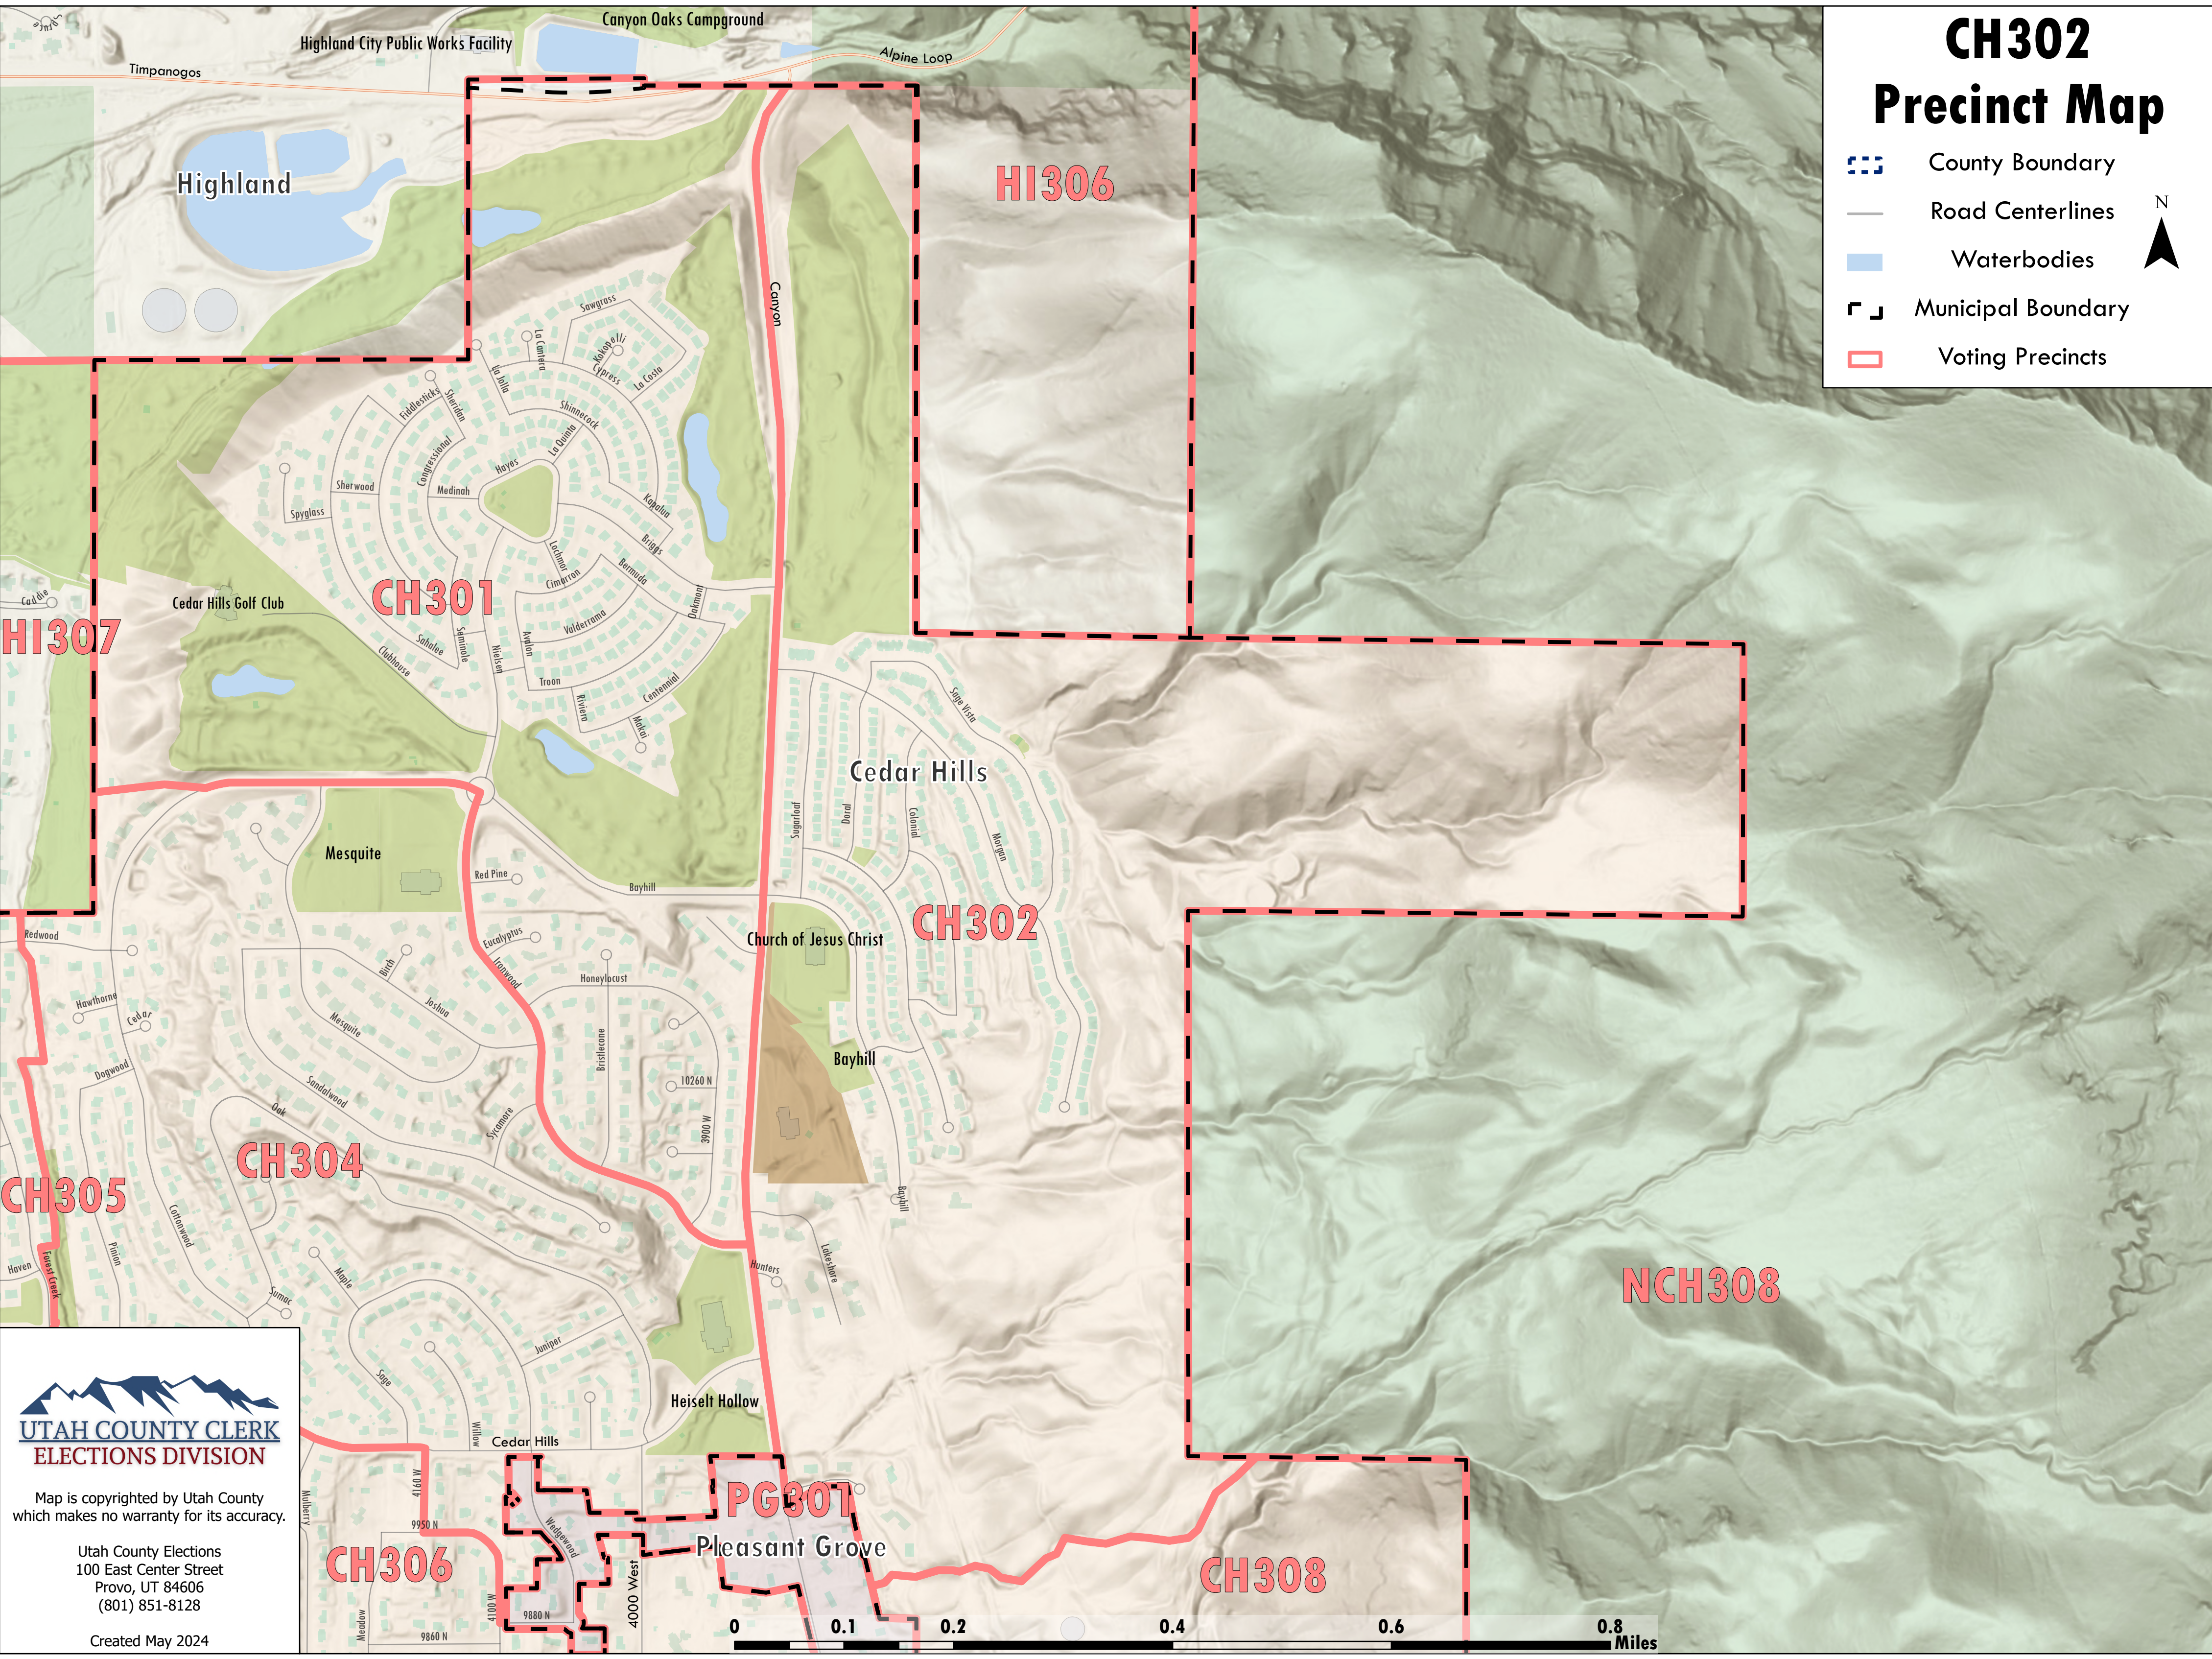

# CH302 Precinct Map

-  County Boundary
-  Road Centerlines
-  Waterbodies
-  Municipal Boundary
-  Voting Precincts

Map is copyrighted by Utah County which makes no warranty for its accuracy.

Utah County Elections  
100 East Center Street  
Provo, UT 84606  
(801) 851-8128

Created May 2024