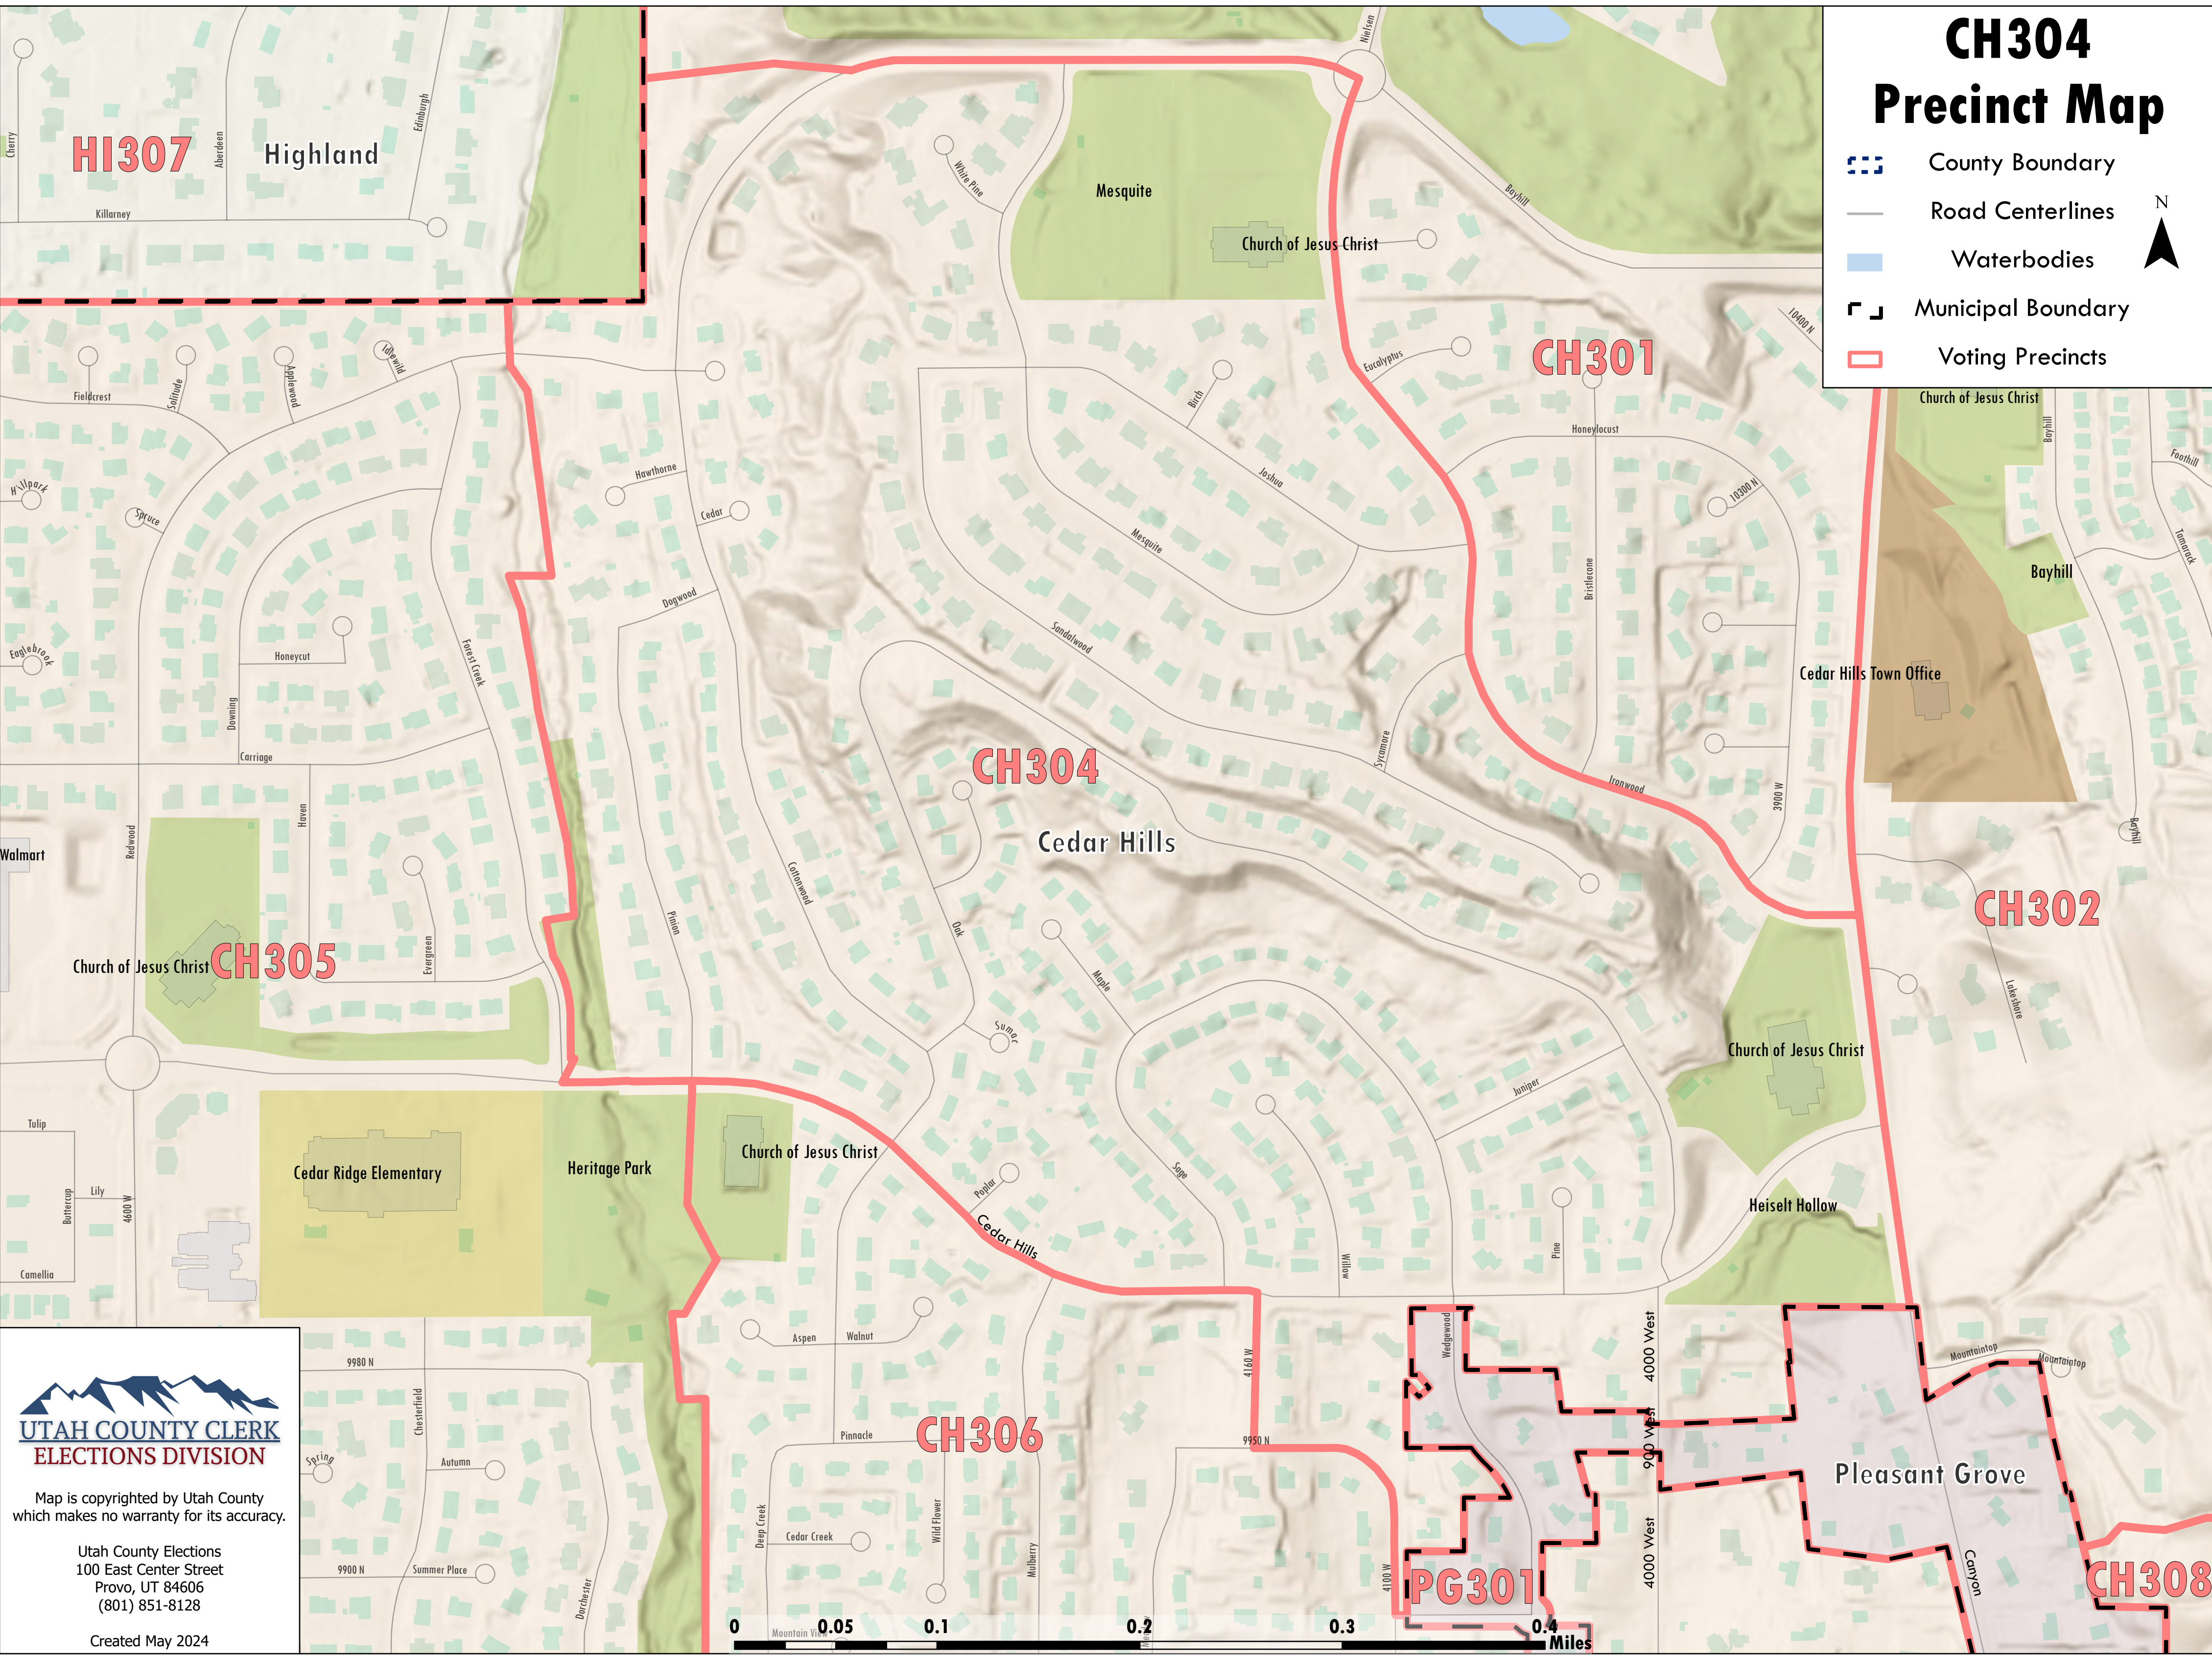

CH304 Precinct Map

-  County Boundary
-  Road Centerlines
-  Waterbodies
-  Municipal Boundary
-  Voting Precincts

Map is copyrighted by Utah County which makes no warranty for its accuracy.

Utah County Elections
100 East Center Street
Provo, UT 84606
(801) 851-8128

Created May 2024