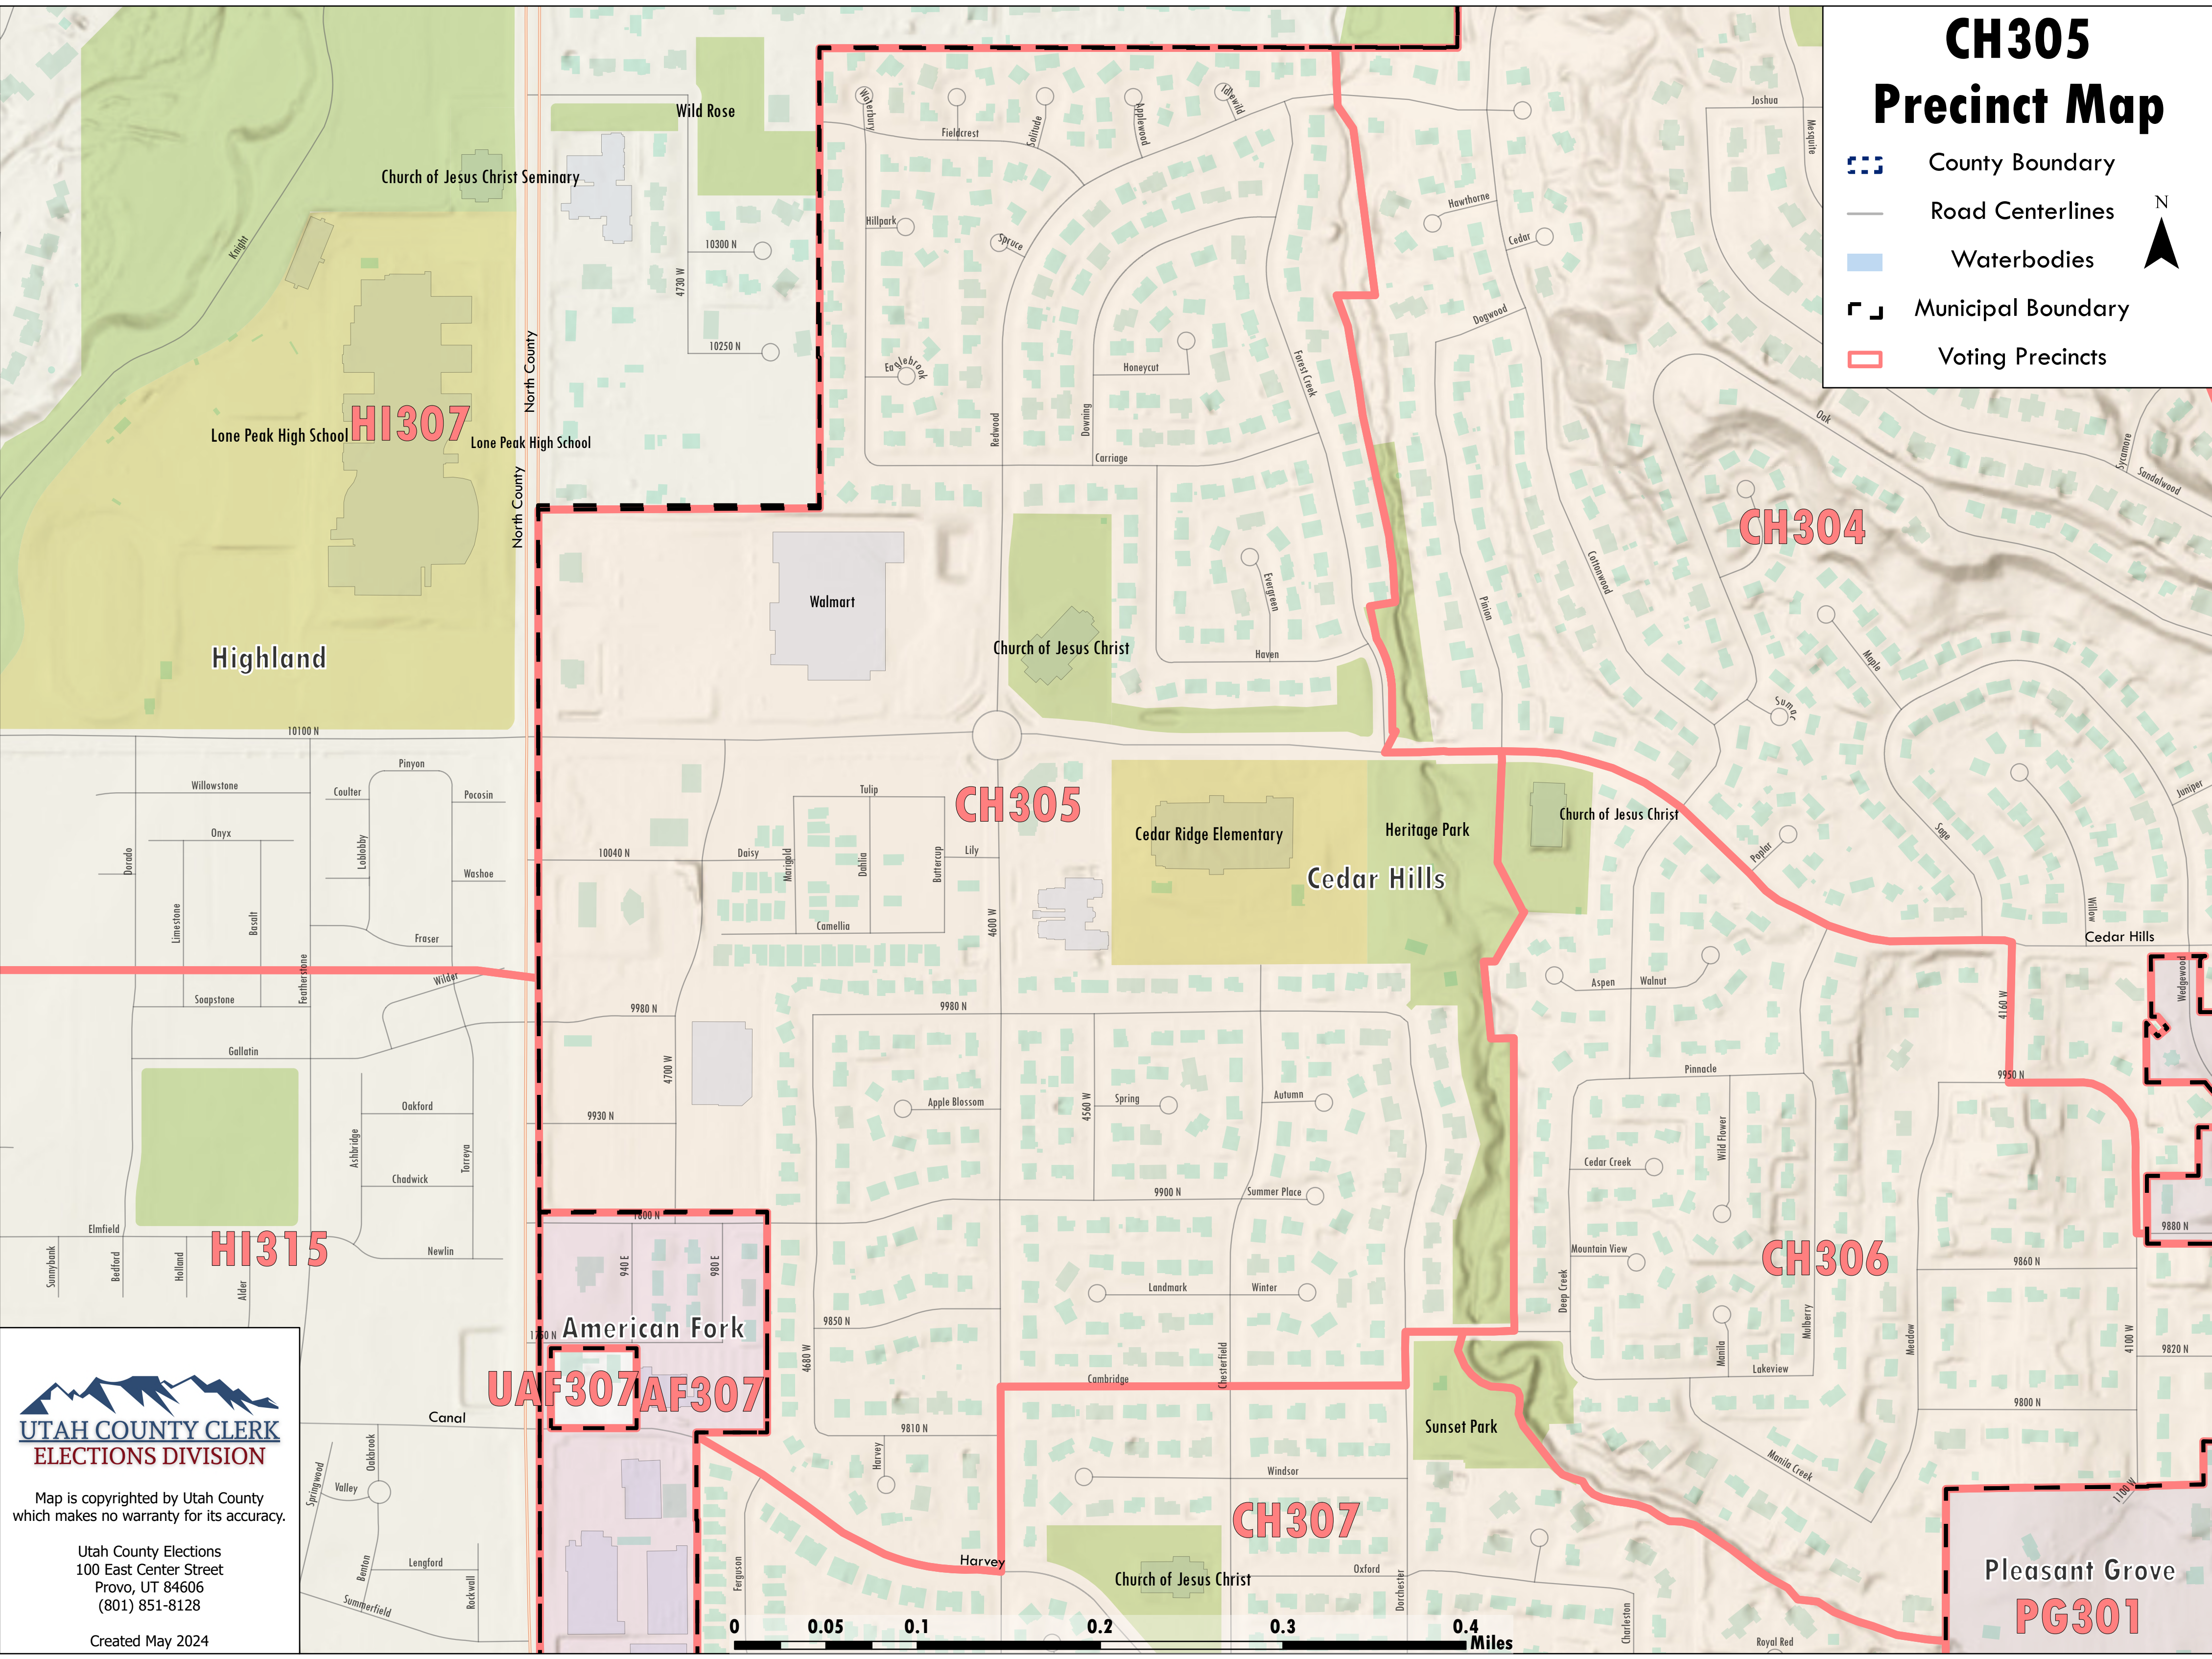

CH305 Precinct Map

- County Boundary
- Road Centerlines
- Waterbodies
- Municipal Boundary
- Voting Precincts

UTAH COUNTY CLERK
ELECTIONS DIVISION

Map is copyrighted by Utah County
which makes no warranty for its accuracy.

Created May 2024