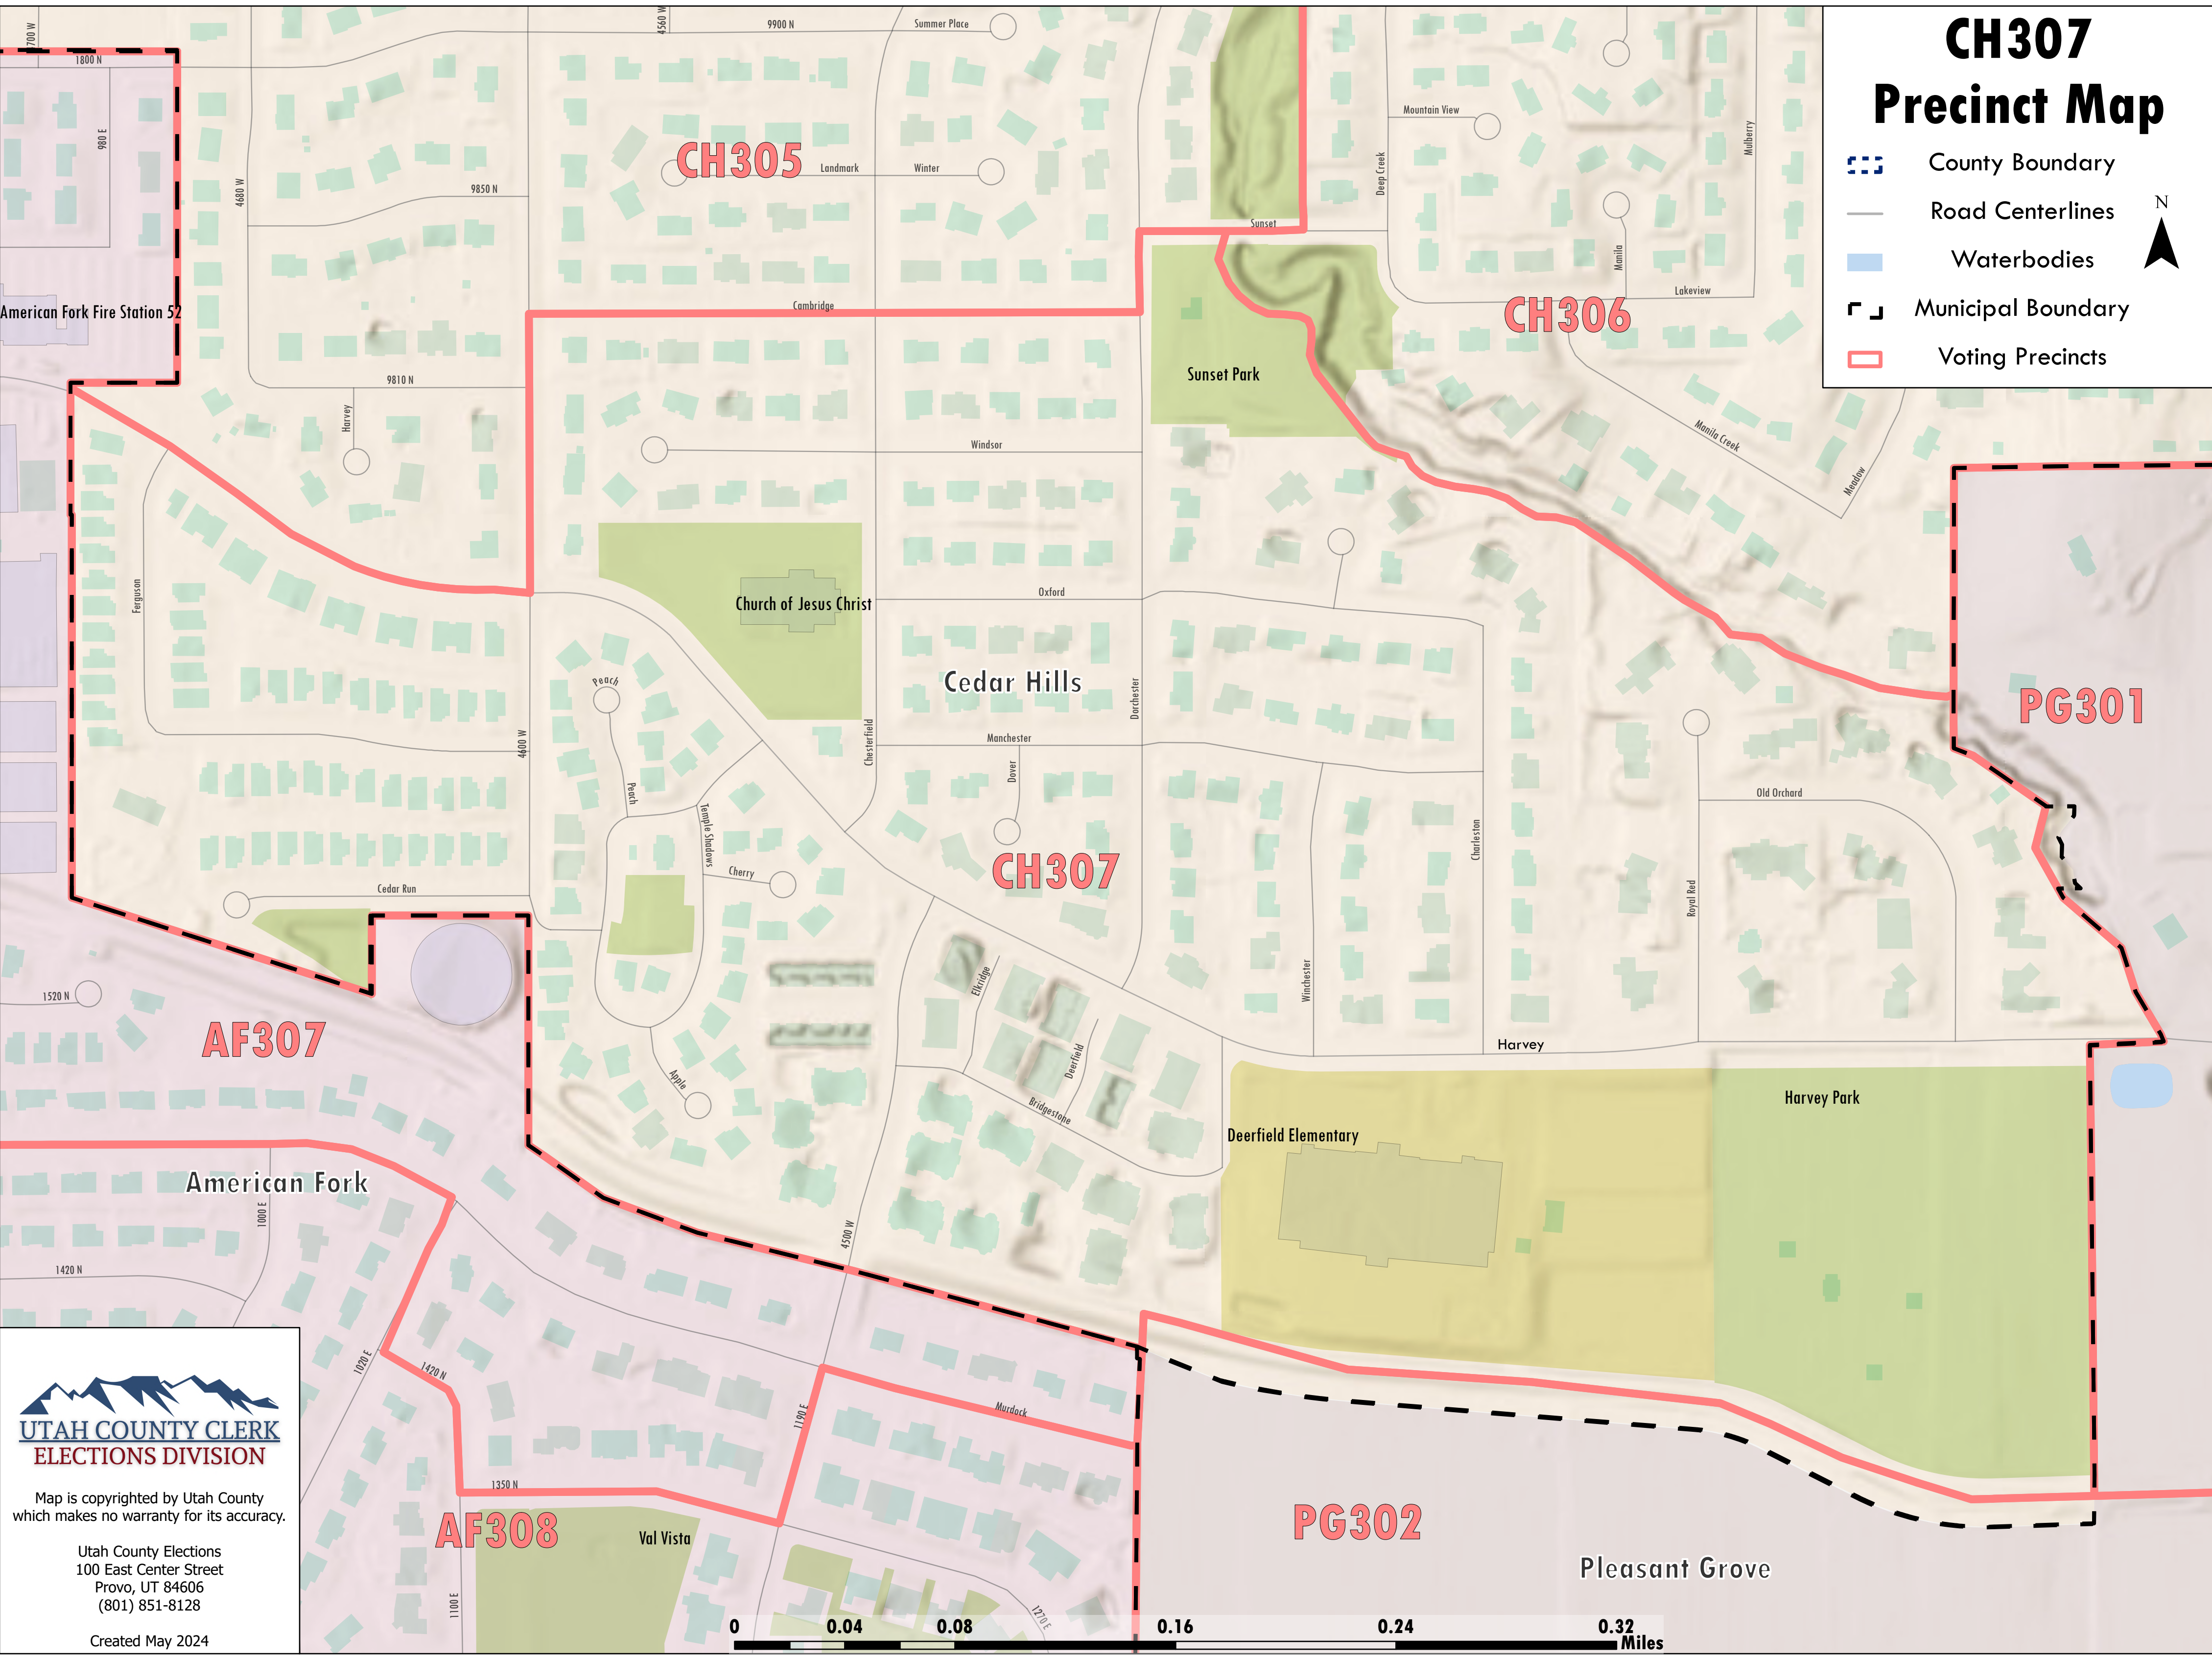

# CH307 Precinct Map

-  County Boundary
-  Road Centerlines
-  Waterbodies
-  Municipal Boundary
-  Voting Precincts

Map is copyrighted by Utah County which makes no warranty for its accuracy.

Utah County Elections  
 100 East Center Street  
 Provo, UT 84606  
 (801) 851-8128

Created May 2024