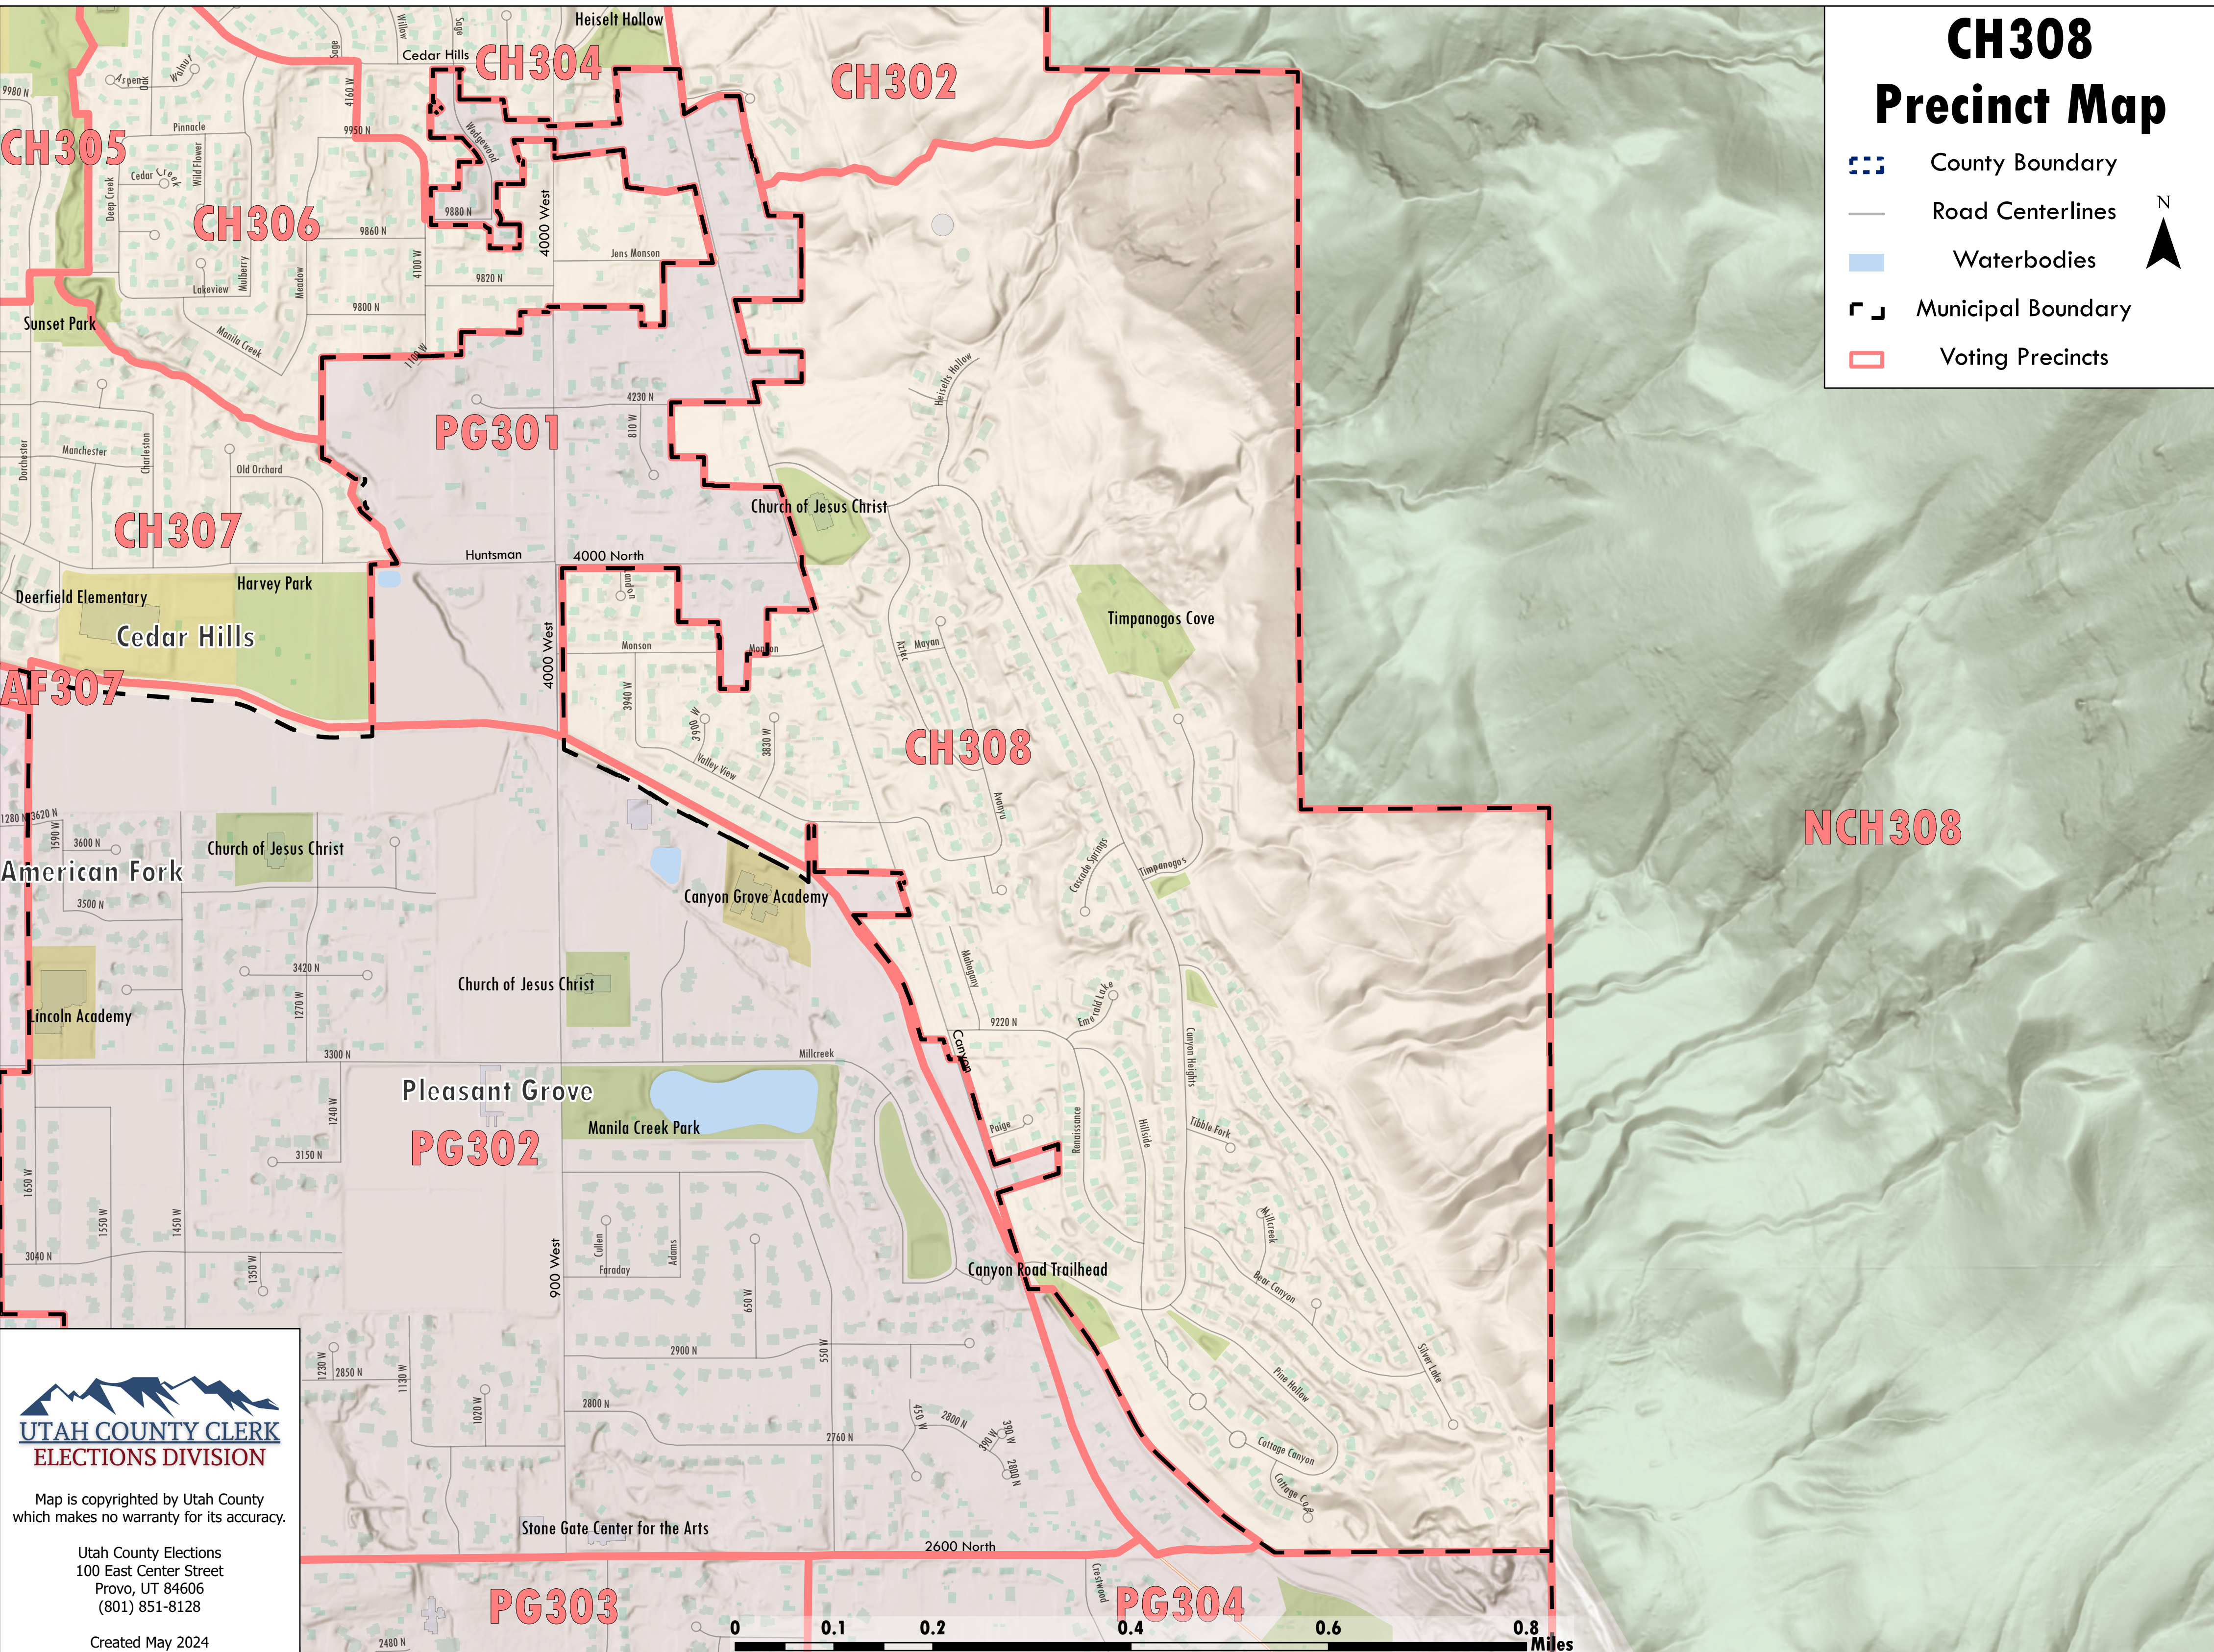

CH308 Precinct Map

-  County Boundary
-  Road Centerlines
-  Waterbodies
-  Municipal Boundary
-  Voting Precincts

Map is copyrighted by Utah County which makes no warranty for its accuracy.

Utah County Elections
100 East Center Street
Provo, UT 84606
(801) 851-8128

Created May 2024