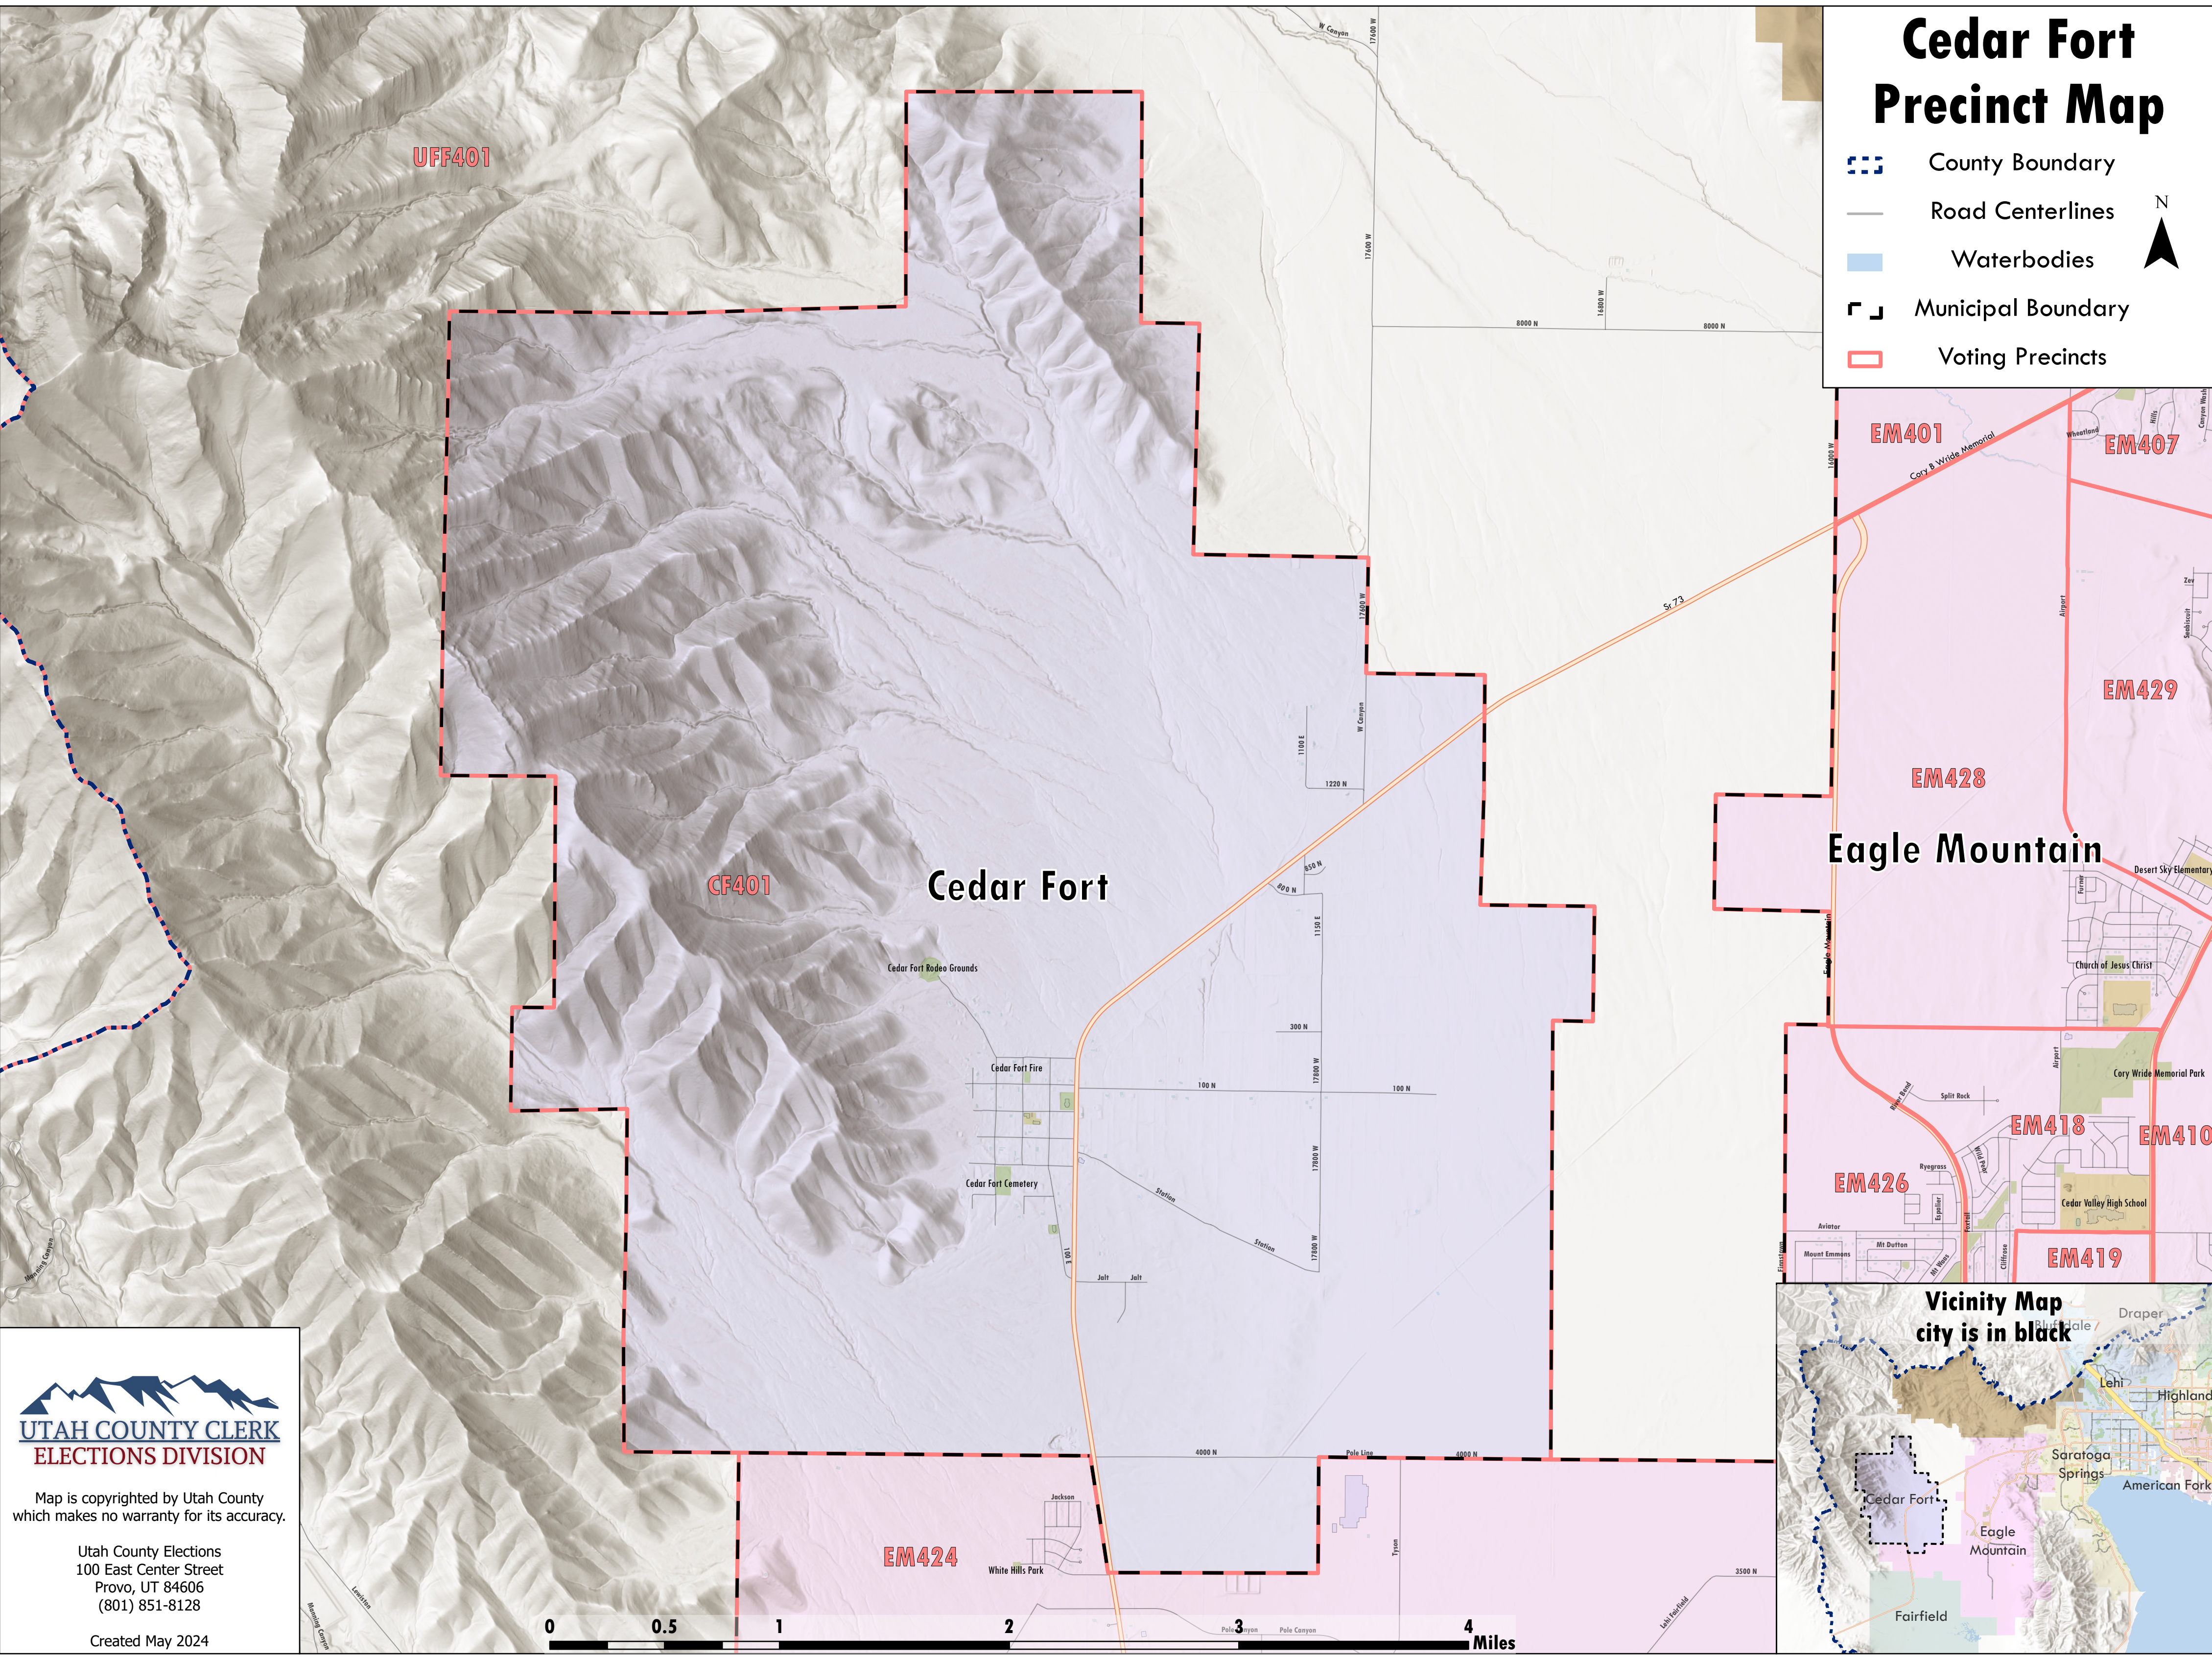

Cedar Fort Precinct Map

-  County Boundary
-  Road Centerlines
-  Waterbodies
-  Municipal Boundary
-  Voting Precincts

Map is copyrighted by Utah County which makes no warranty for its accuracy.

Utah County Elections
100 East Center Street
Provo, UT 84606
(801) 851-8128

Created May 2024

Vicinity Map

city is in black