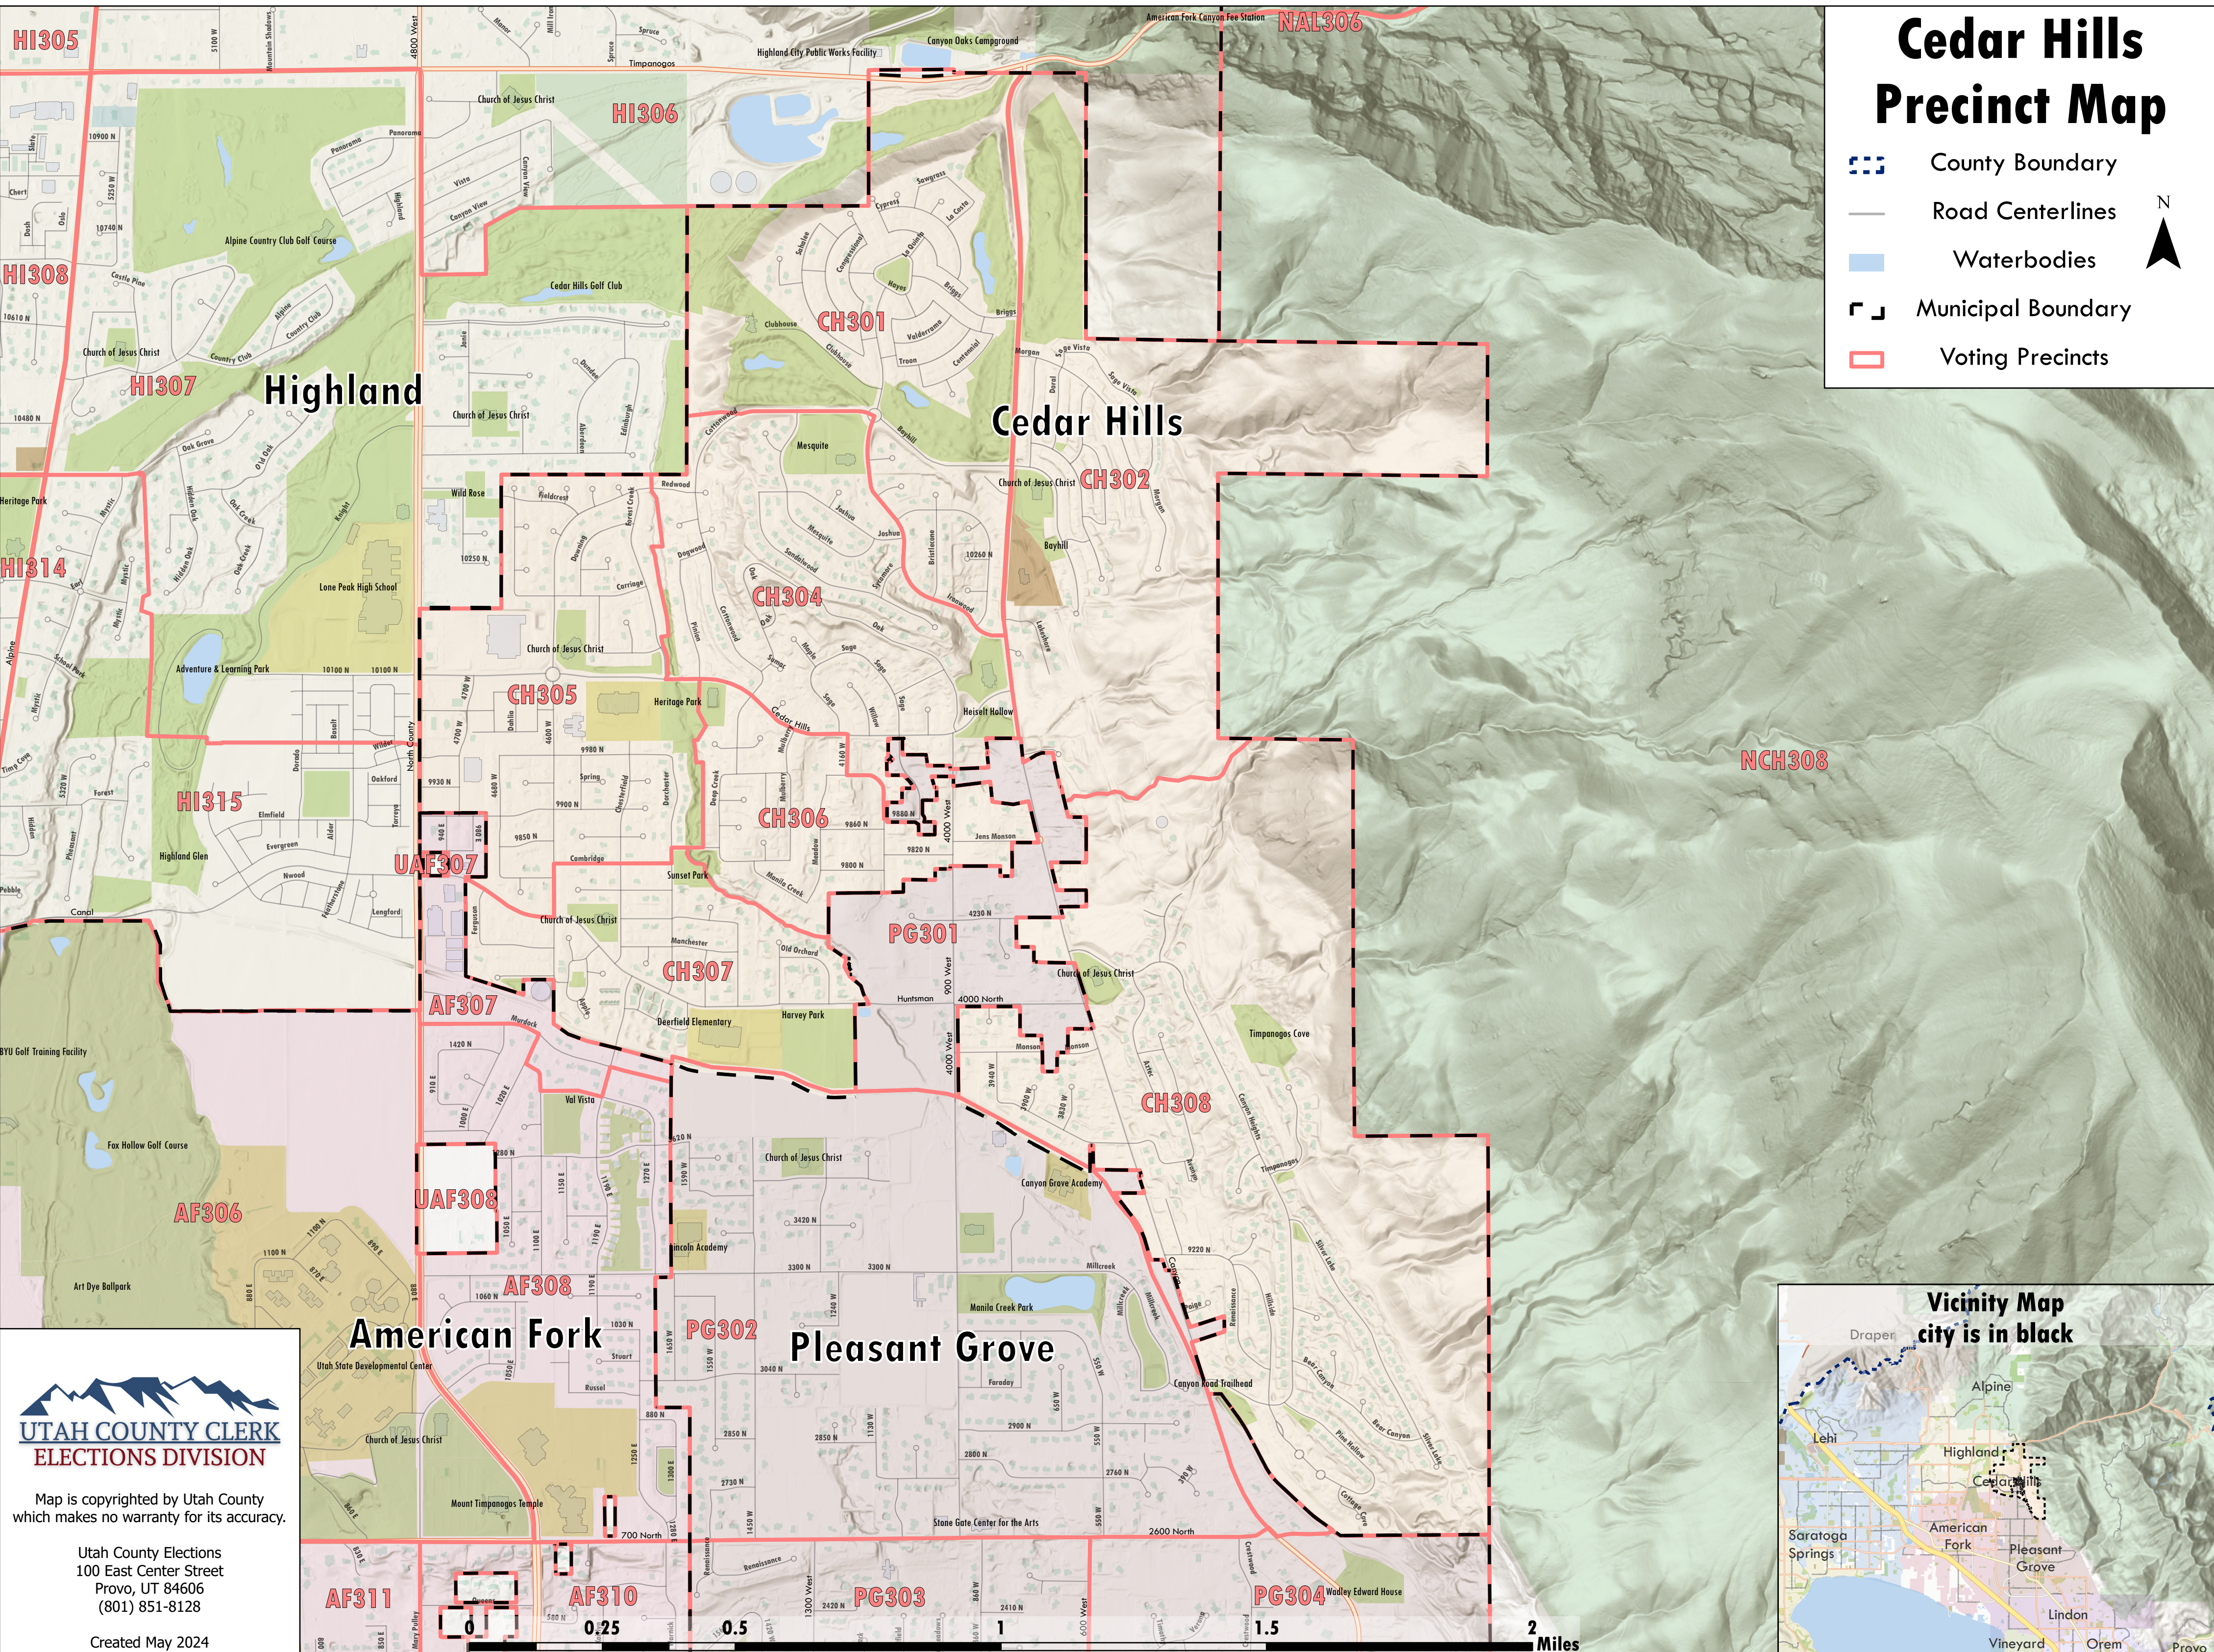

# Cedar Hills Precinct Map

-  County Boundary
-  Road Centerlines
-  Waterbodies
-  Municipal Boundary
-  Voting Precincts

**UTAH COUNTY CLERK**  
ELECTIONS DIVISION

Map is copyrighted by Utah County which makes no warranty for its accuracy.

Utah County Elections  
100 East Center Street  
Provo, UT 84606  
(801) 851-8128

Created May 2024

2 Miles