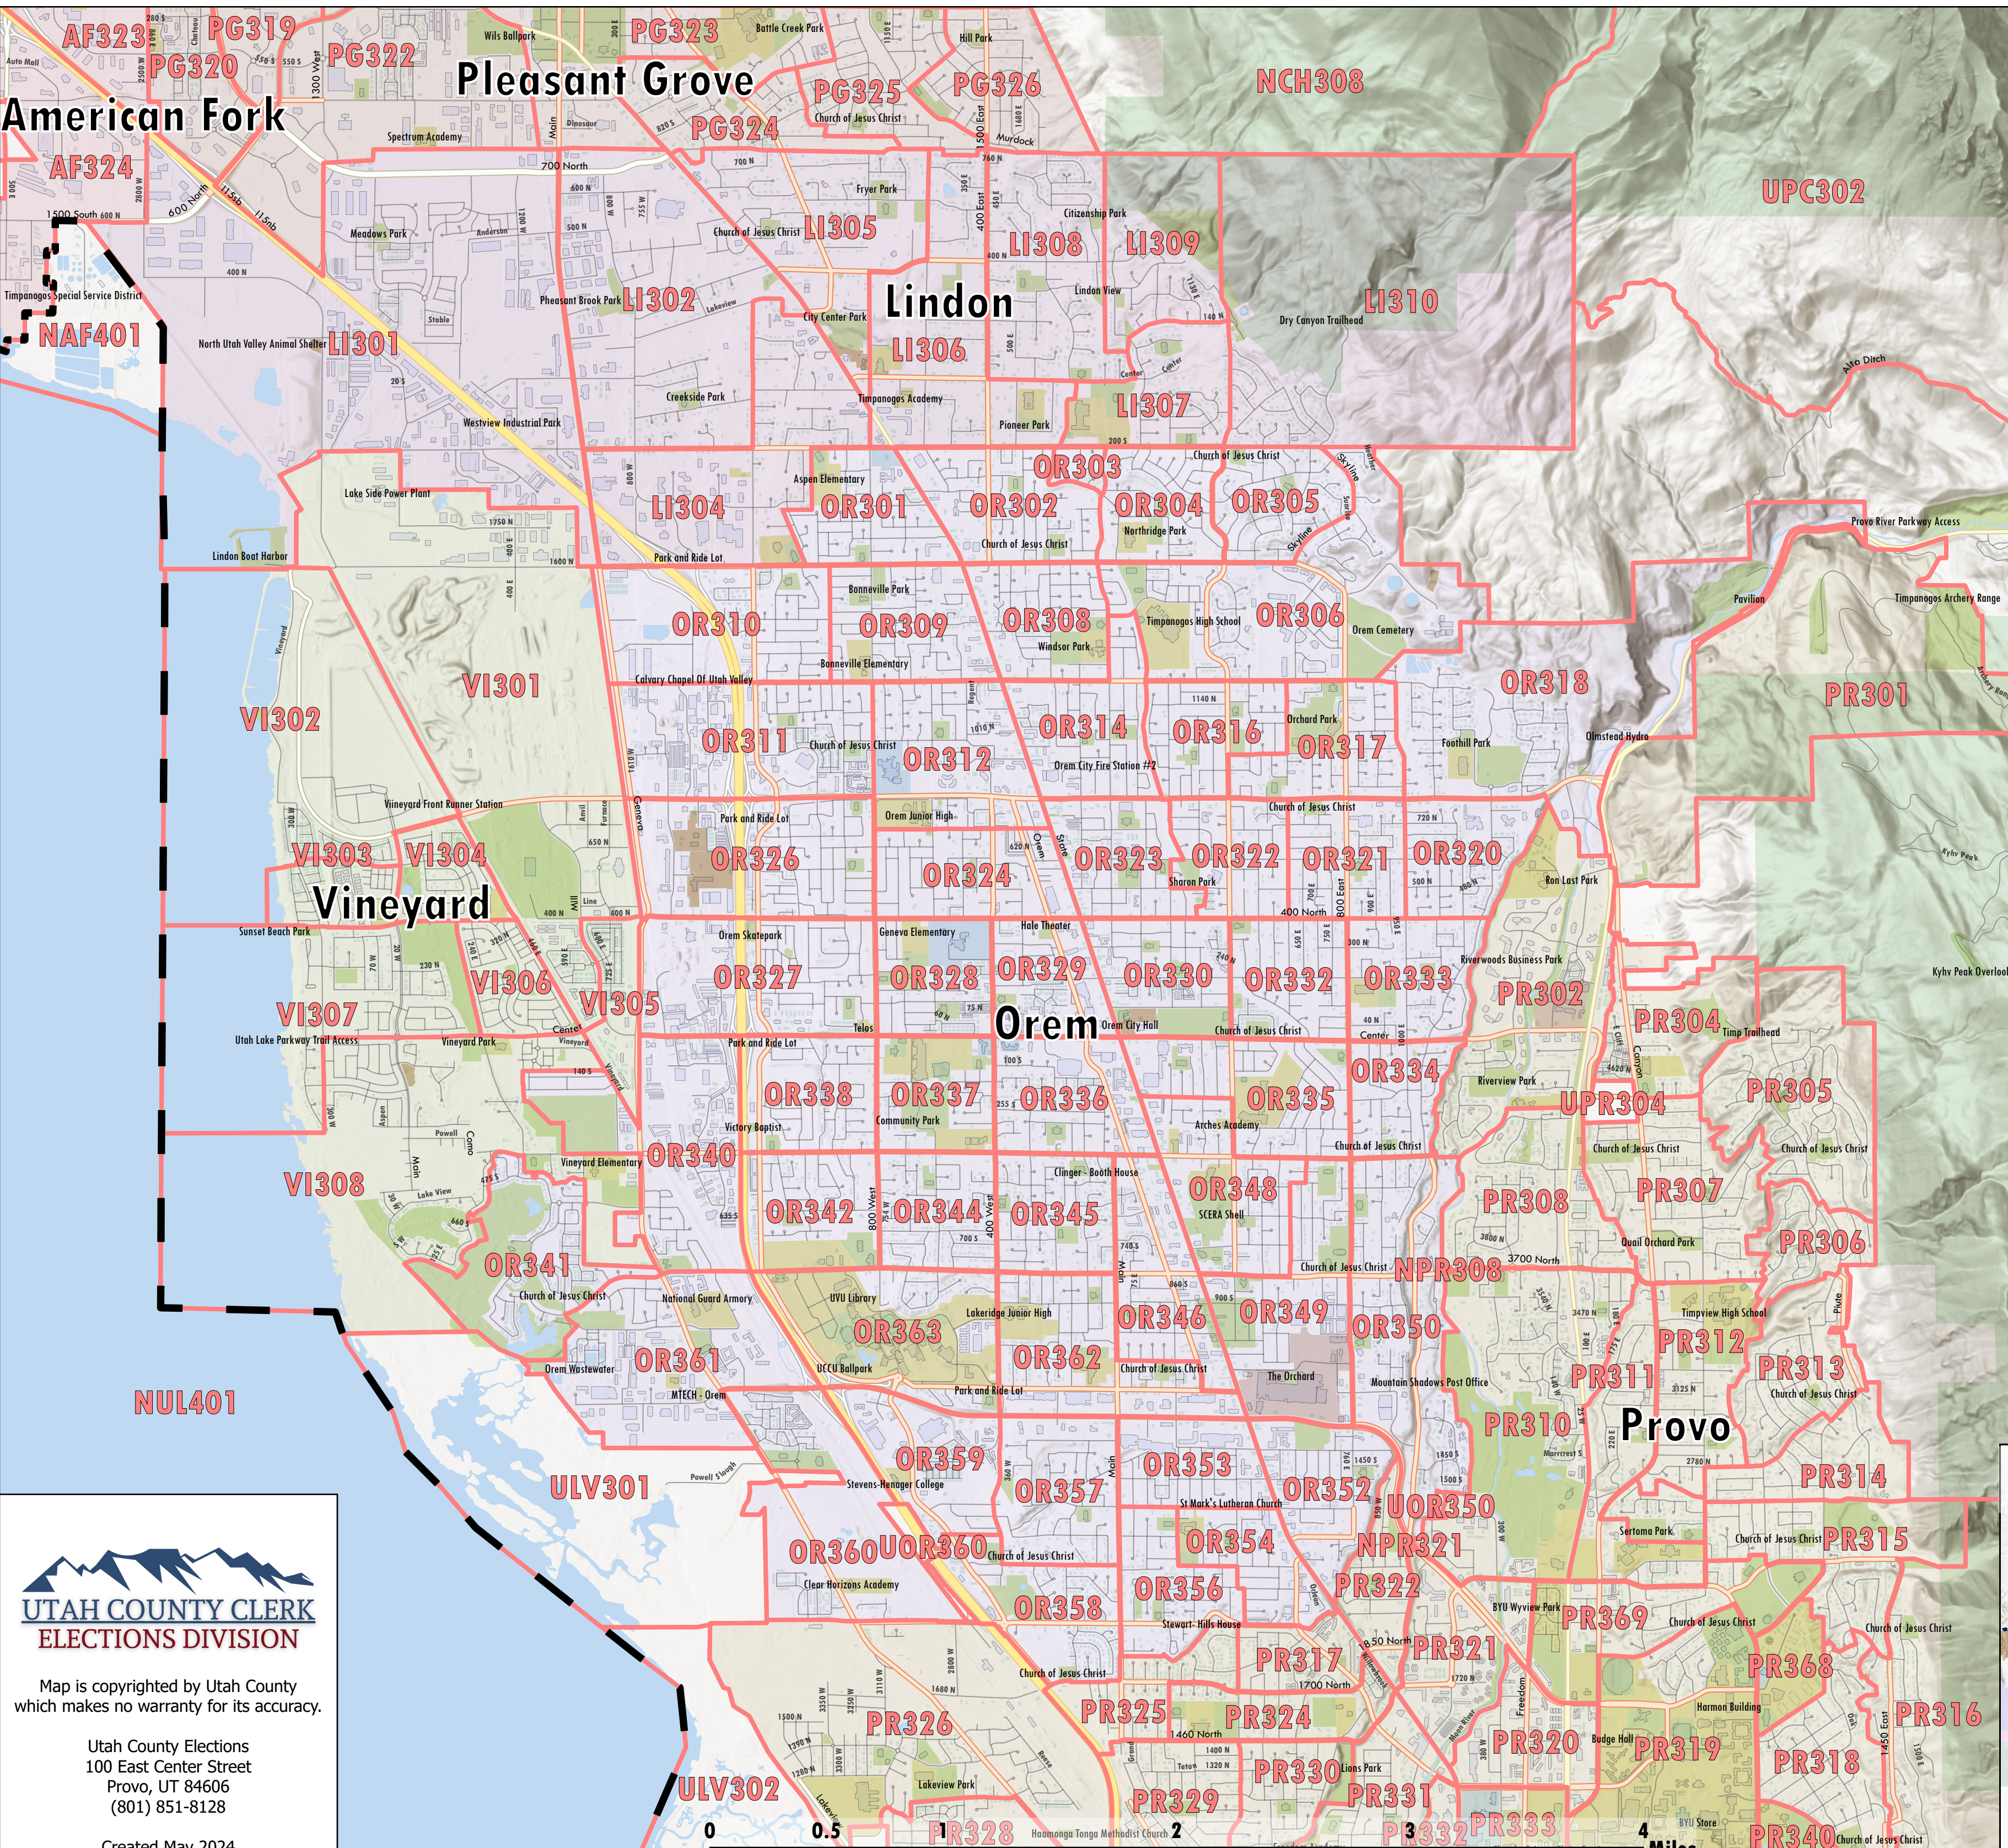

U.S. Congressional District 3 Central

-  County Boundary
-  Road Centerlines
-  Waterbodies
-  District Boundary
-  Voting Precincts

Map is copyrighted by Utah County which makes no warranty for its accuracy.

Utah County Elections
100 East Center Street
Provo, UT 84606
(801) 851-8128

Created May 2024