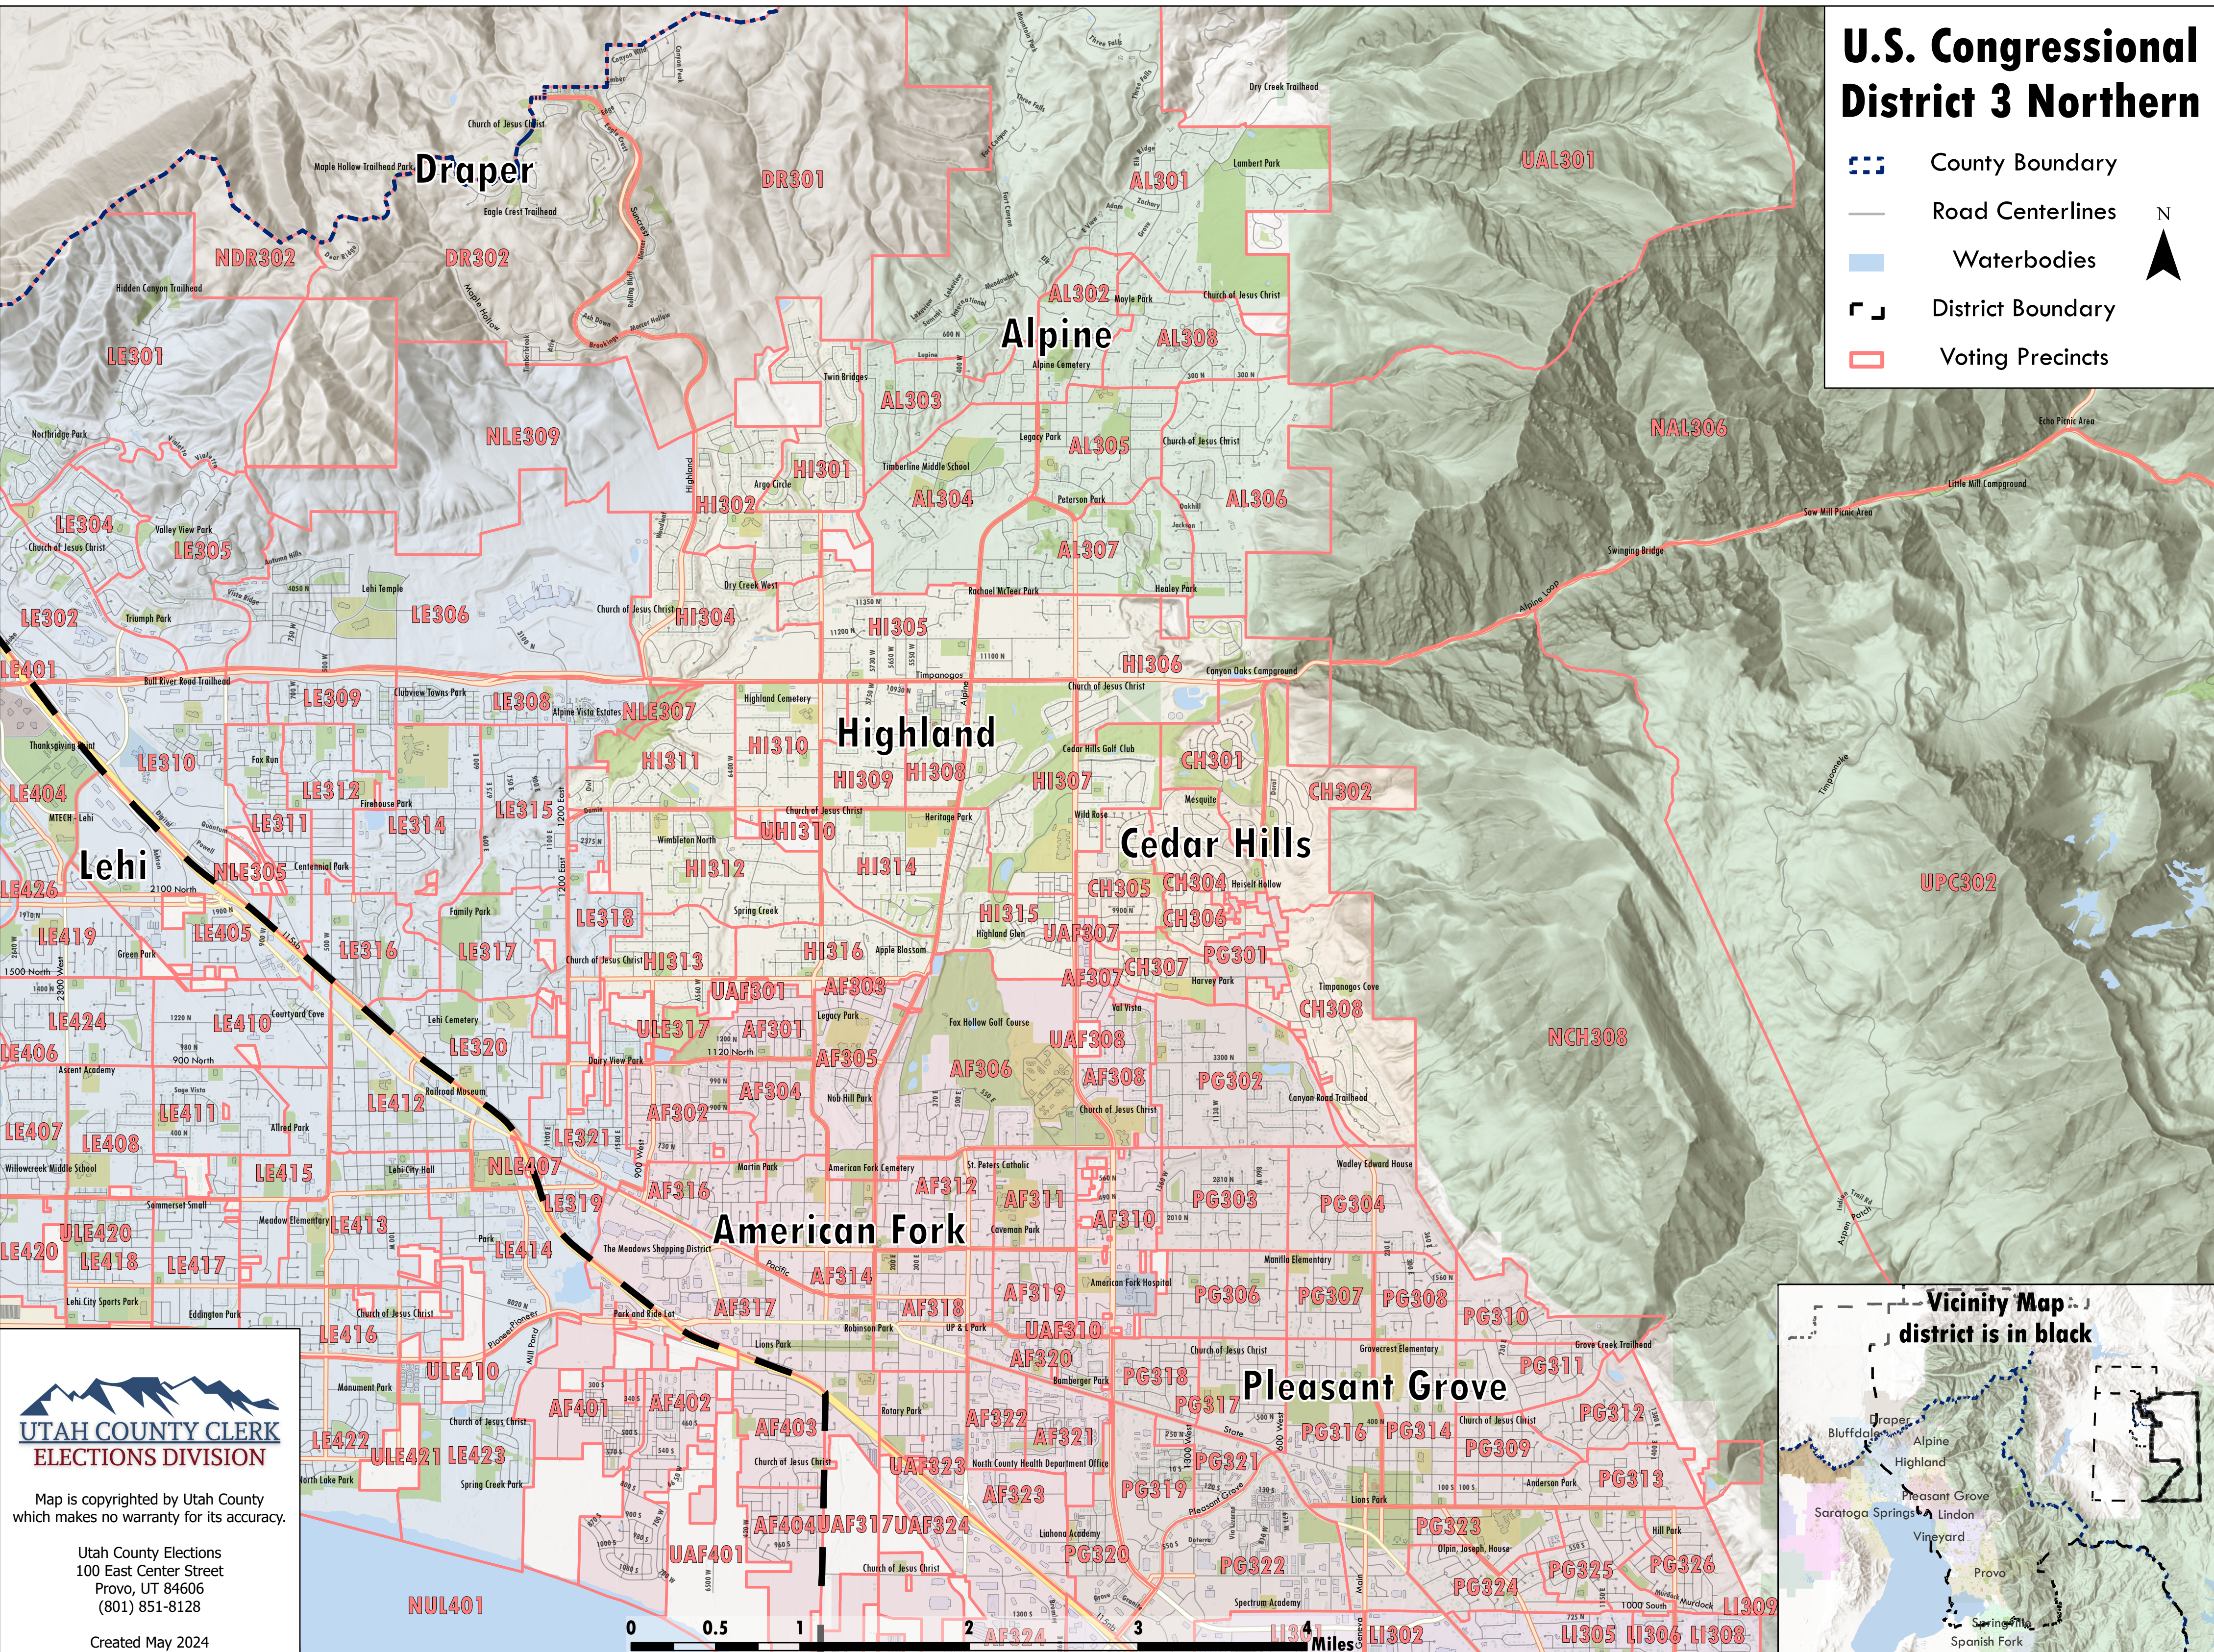

U.S. Congressional District 3 Northern

-  County Boundary
-  Road Centerlines
-  Waterbodies
-  District Boundary
-  Voting Precincts

Map is copyrighted by Utah County which makes no warranty for its accuracy.

Utah County Elections
 100 East Center Street
 Provo, UT 84606
 (801) 851-8128

Created May 2024