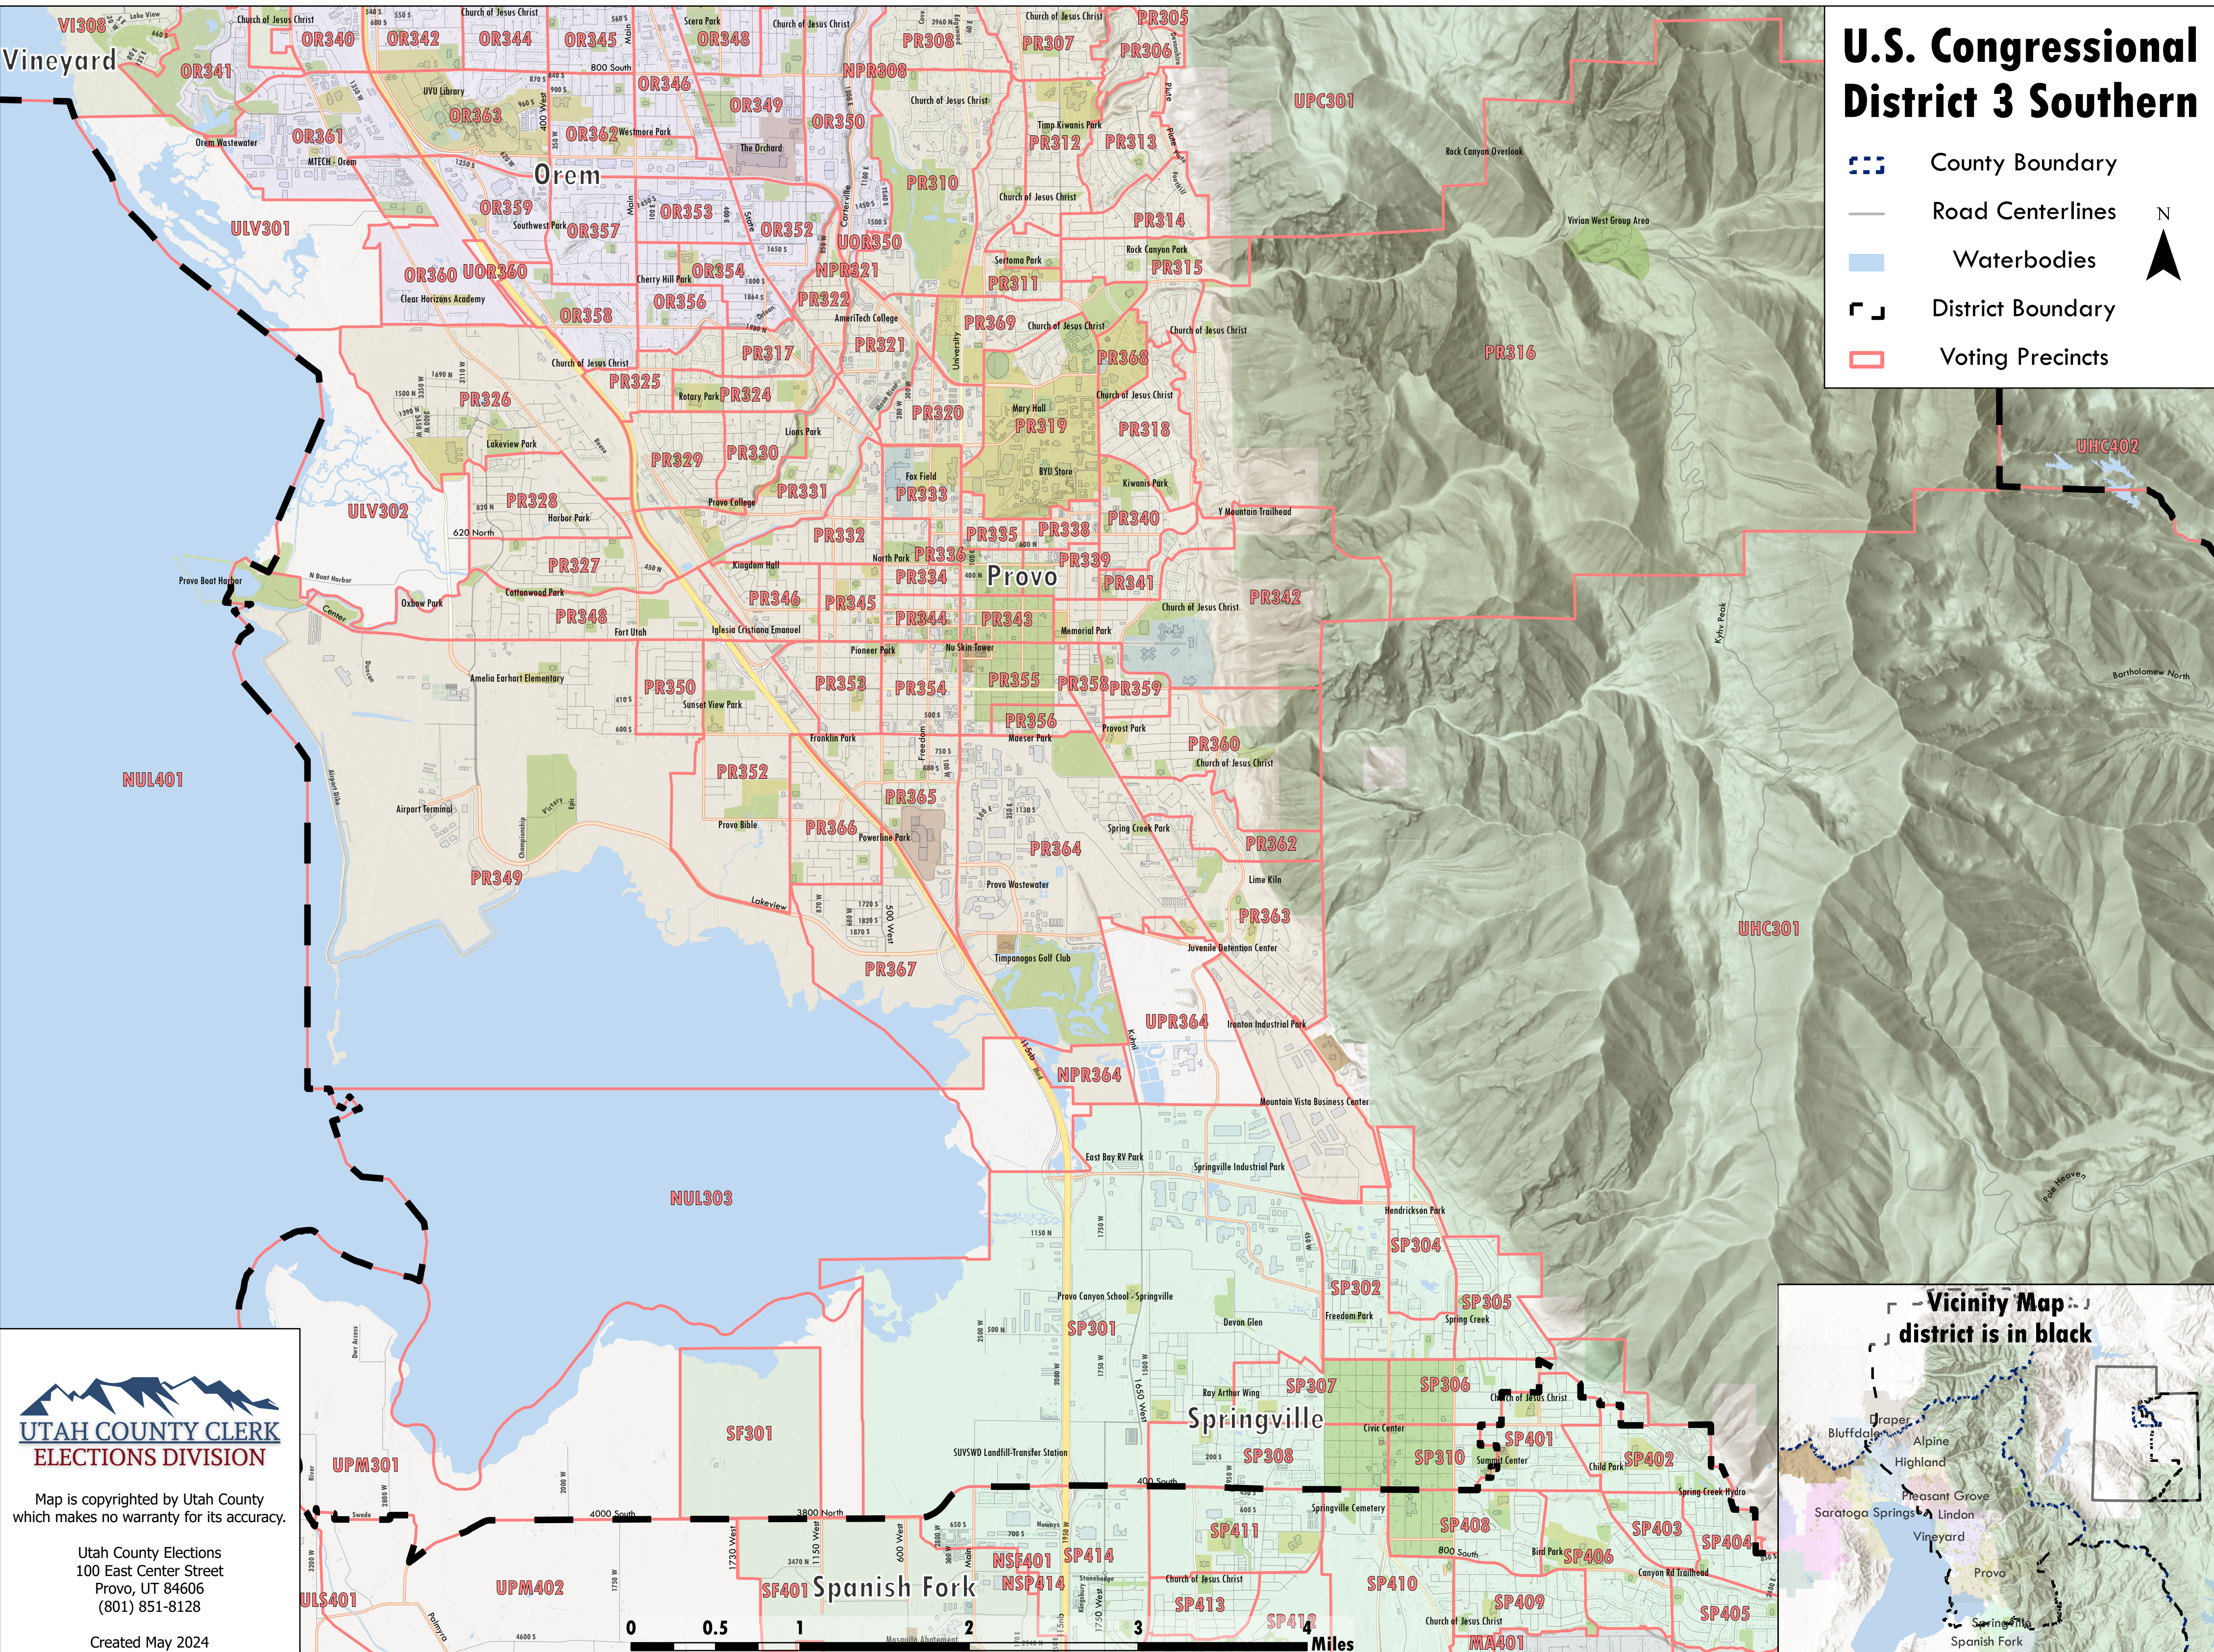

# U.S. Congressional District 3 Southern

-  County Boundary
-  Road Centerlines
-  Waterbodies
-  District Boundary
-  Voting Precincts

Map is copyrighted by Utah County which makes no warranty for its accuracy.

Utah County Elections  
100 East Center Street  
Provo, UT 84606  
(801) 851-8128

Created May 2024