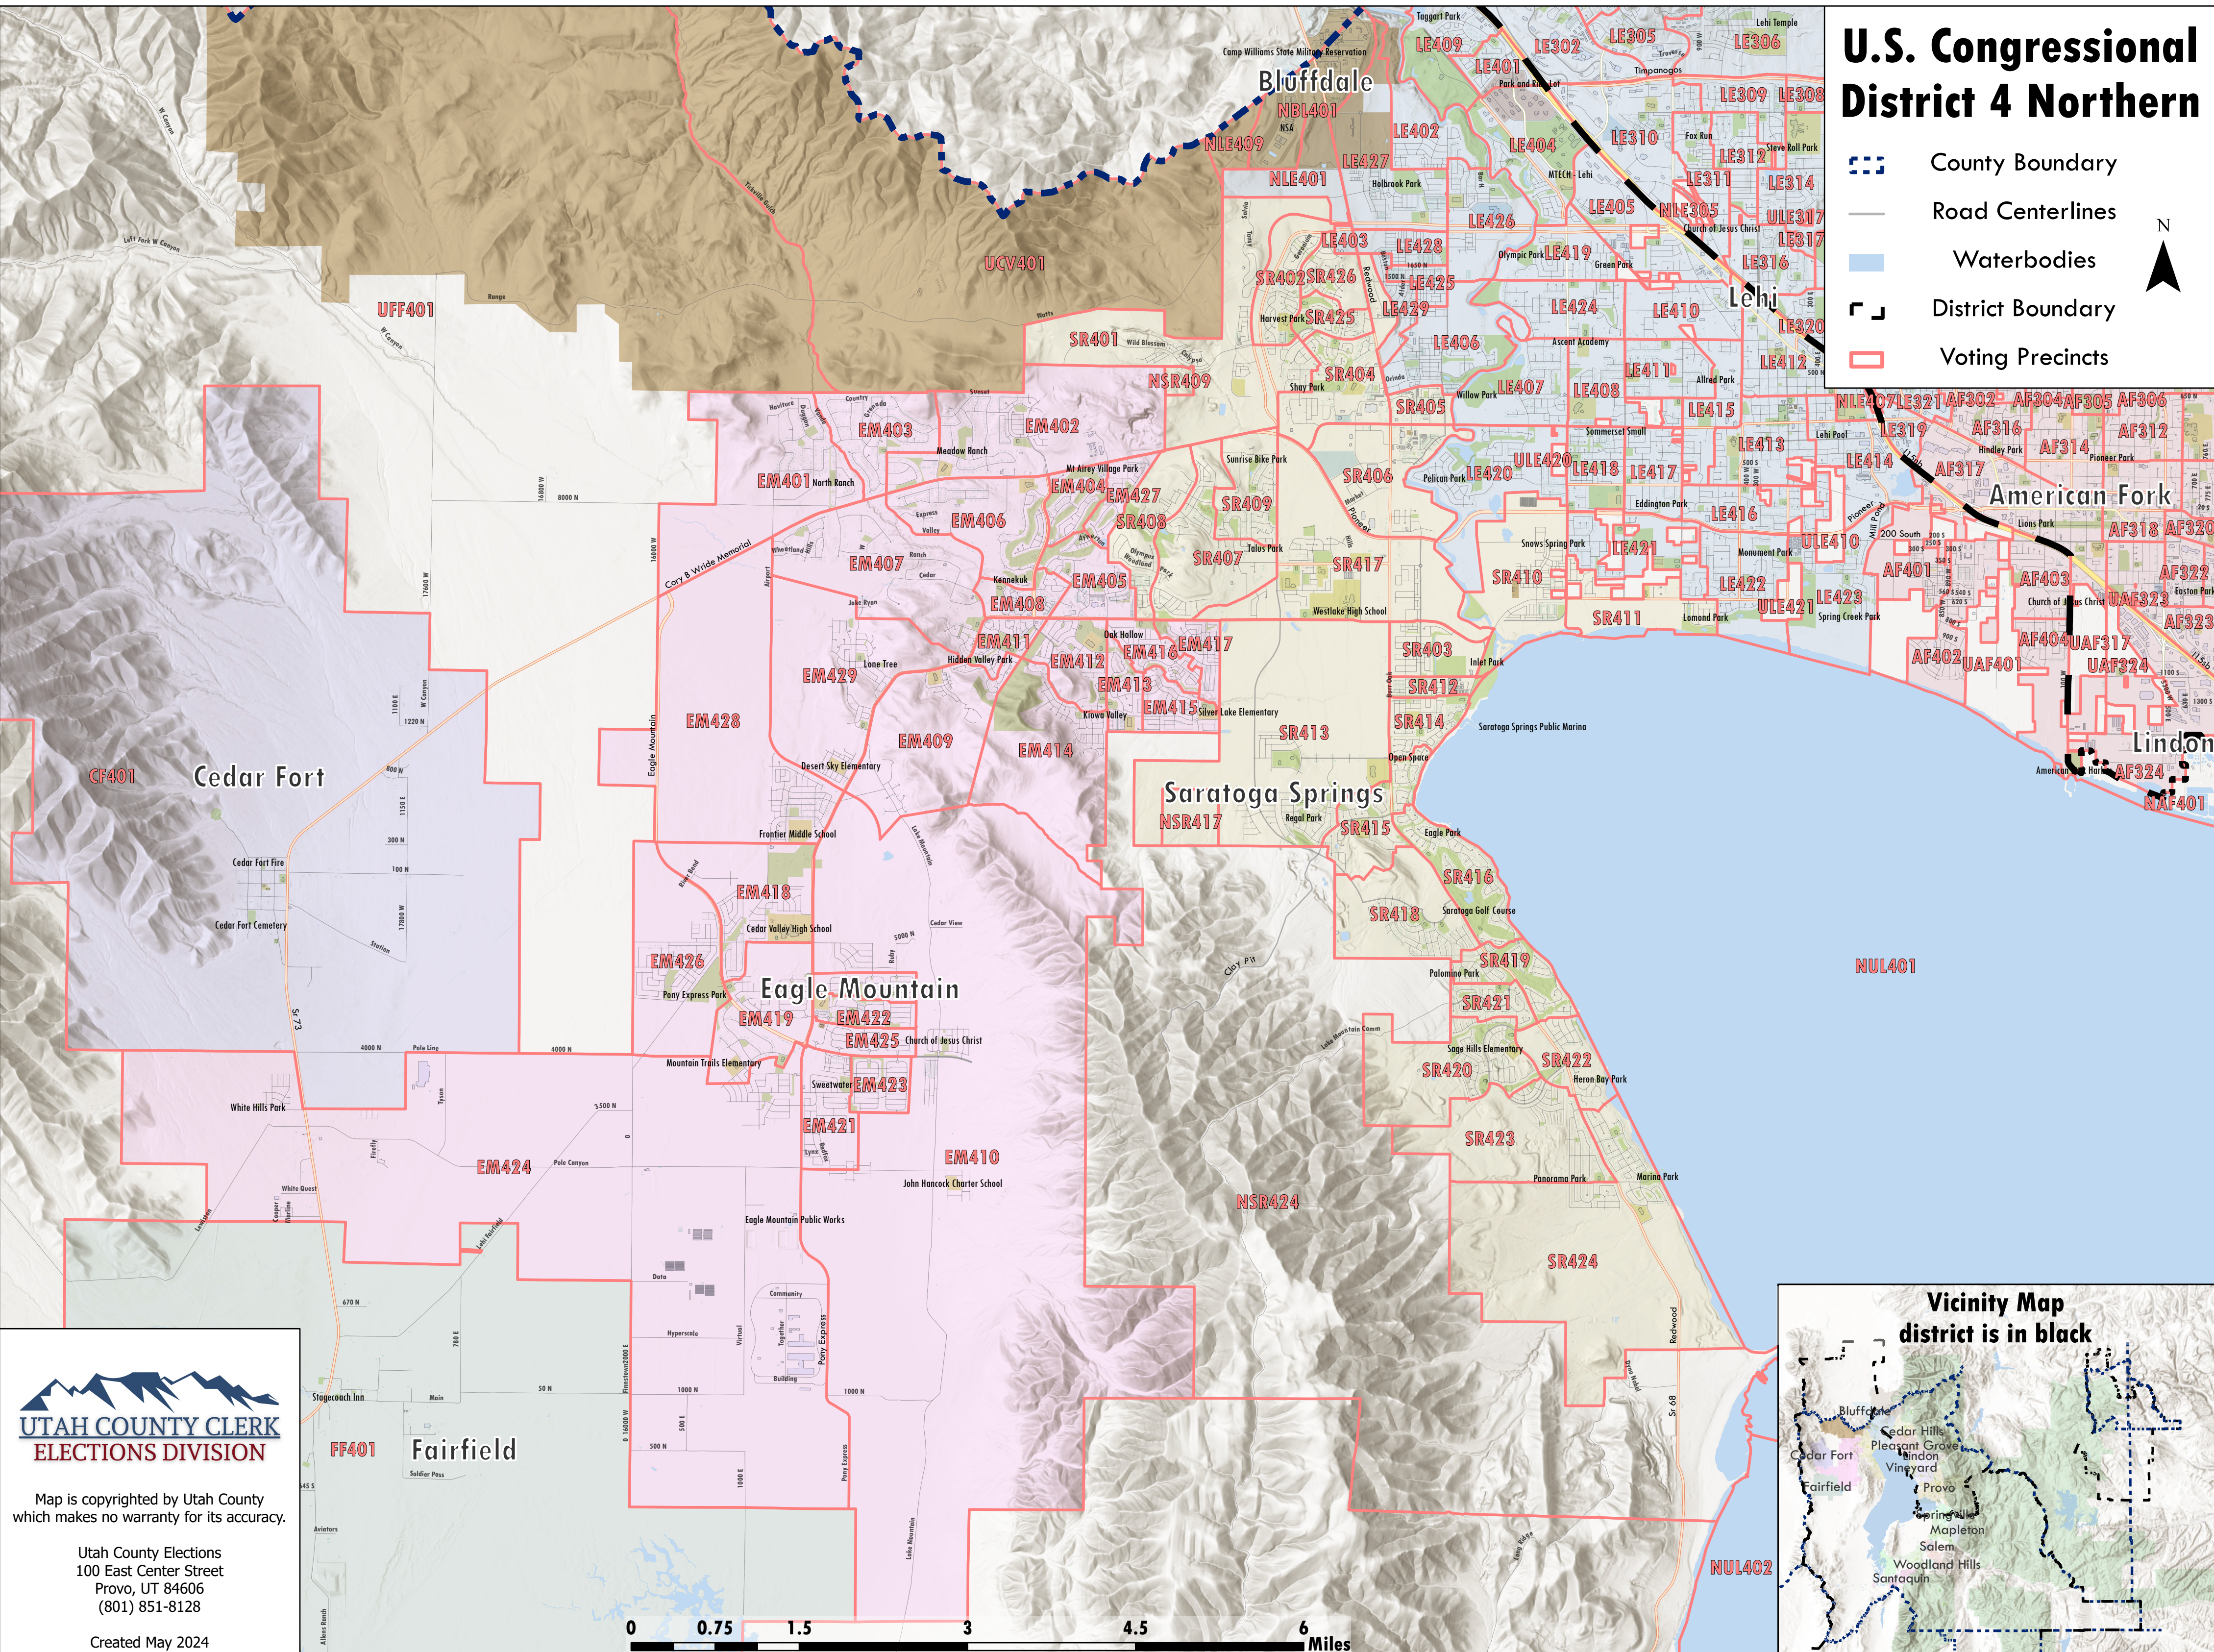

U.S. Congressional District 4 Northern

-  County Boundary
-  Road Centerlines
-  Waterbodies
-  District Boundary
-  Voting Precincts

Map is copyrighted by Utah County which makes no warranty for its accuracy.

Utah County Elections
 100 East Center Street
 Provo, UT 84606
 (801) 851-8128

Created May 2024