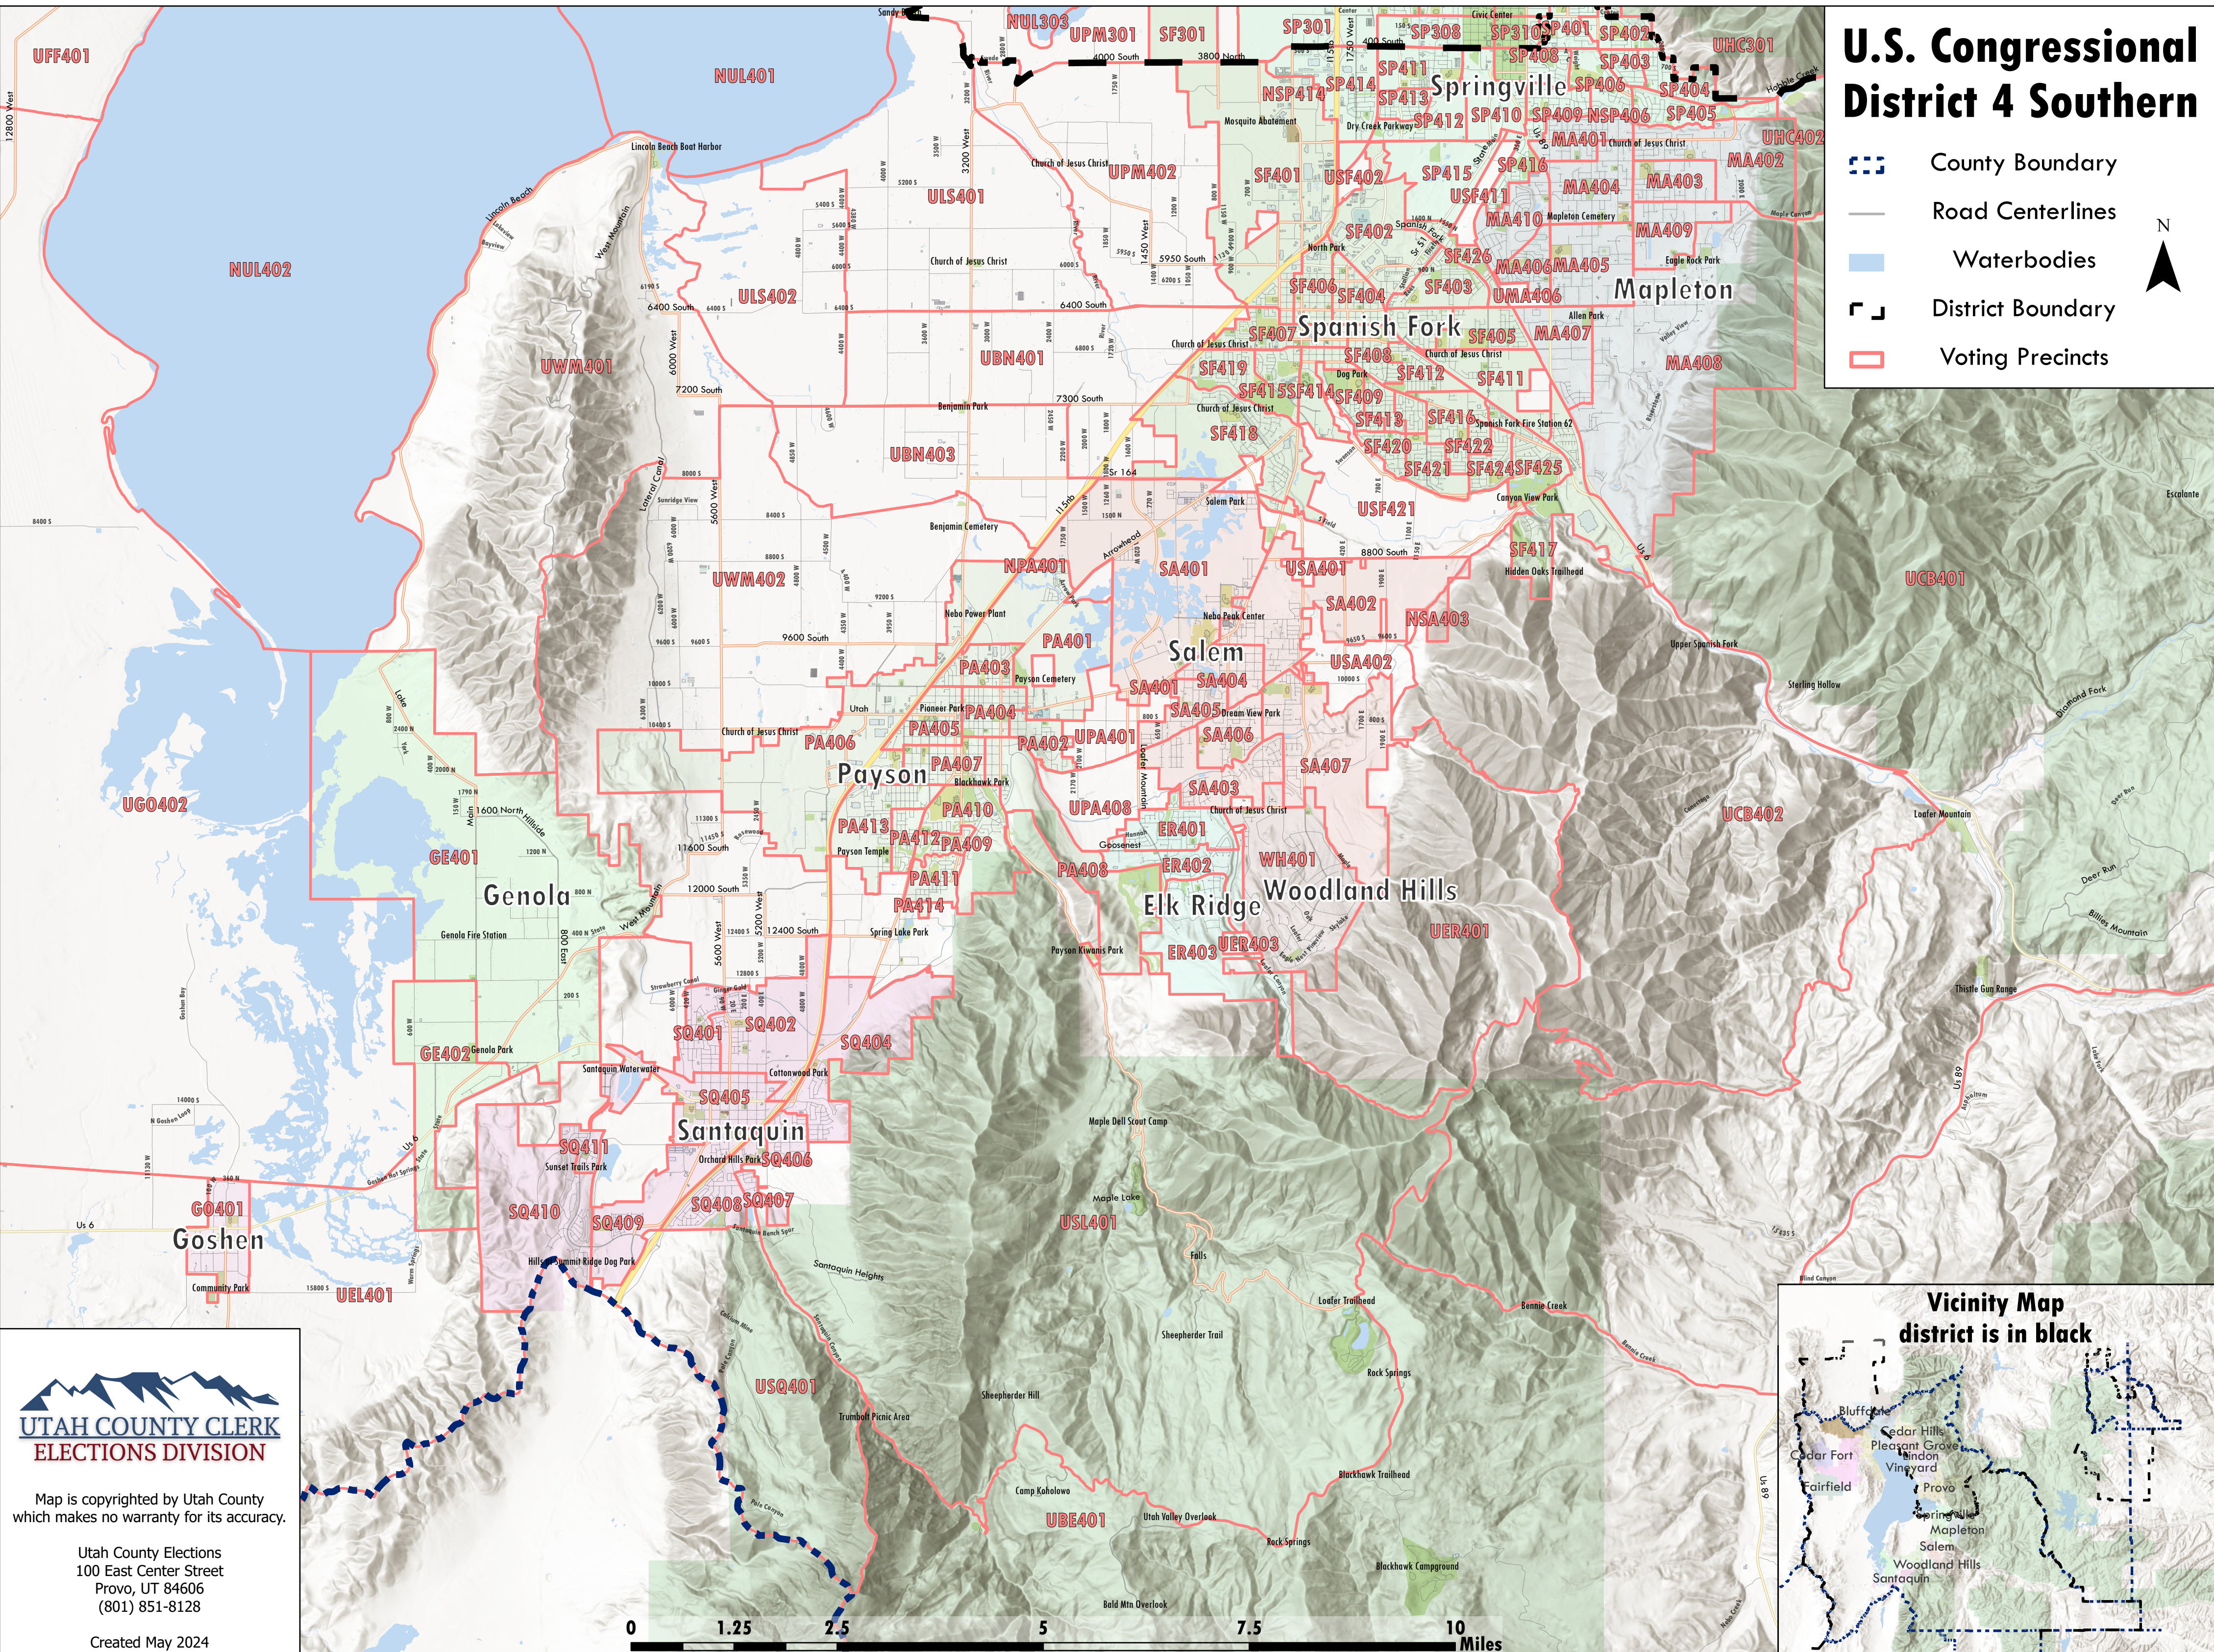

U.S. Congressional District 4 Southern

-  County Boundary
-  Road Centerlines
-  Waterbodies
-  District Boundary
-  Voting Precincts

Map is copyrighted by Utah County which makes no warranty for its accuracy.

Utah County Elections
 100 East Center Street
 Provo, UT 84606
 (801) 851-8128

Created May 2024