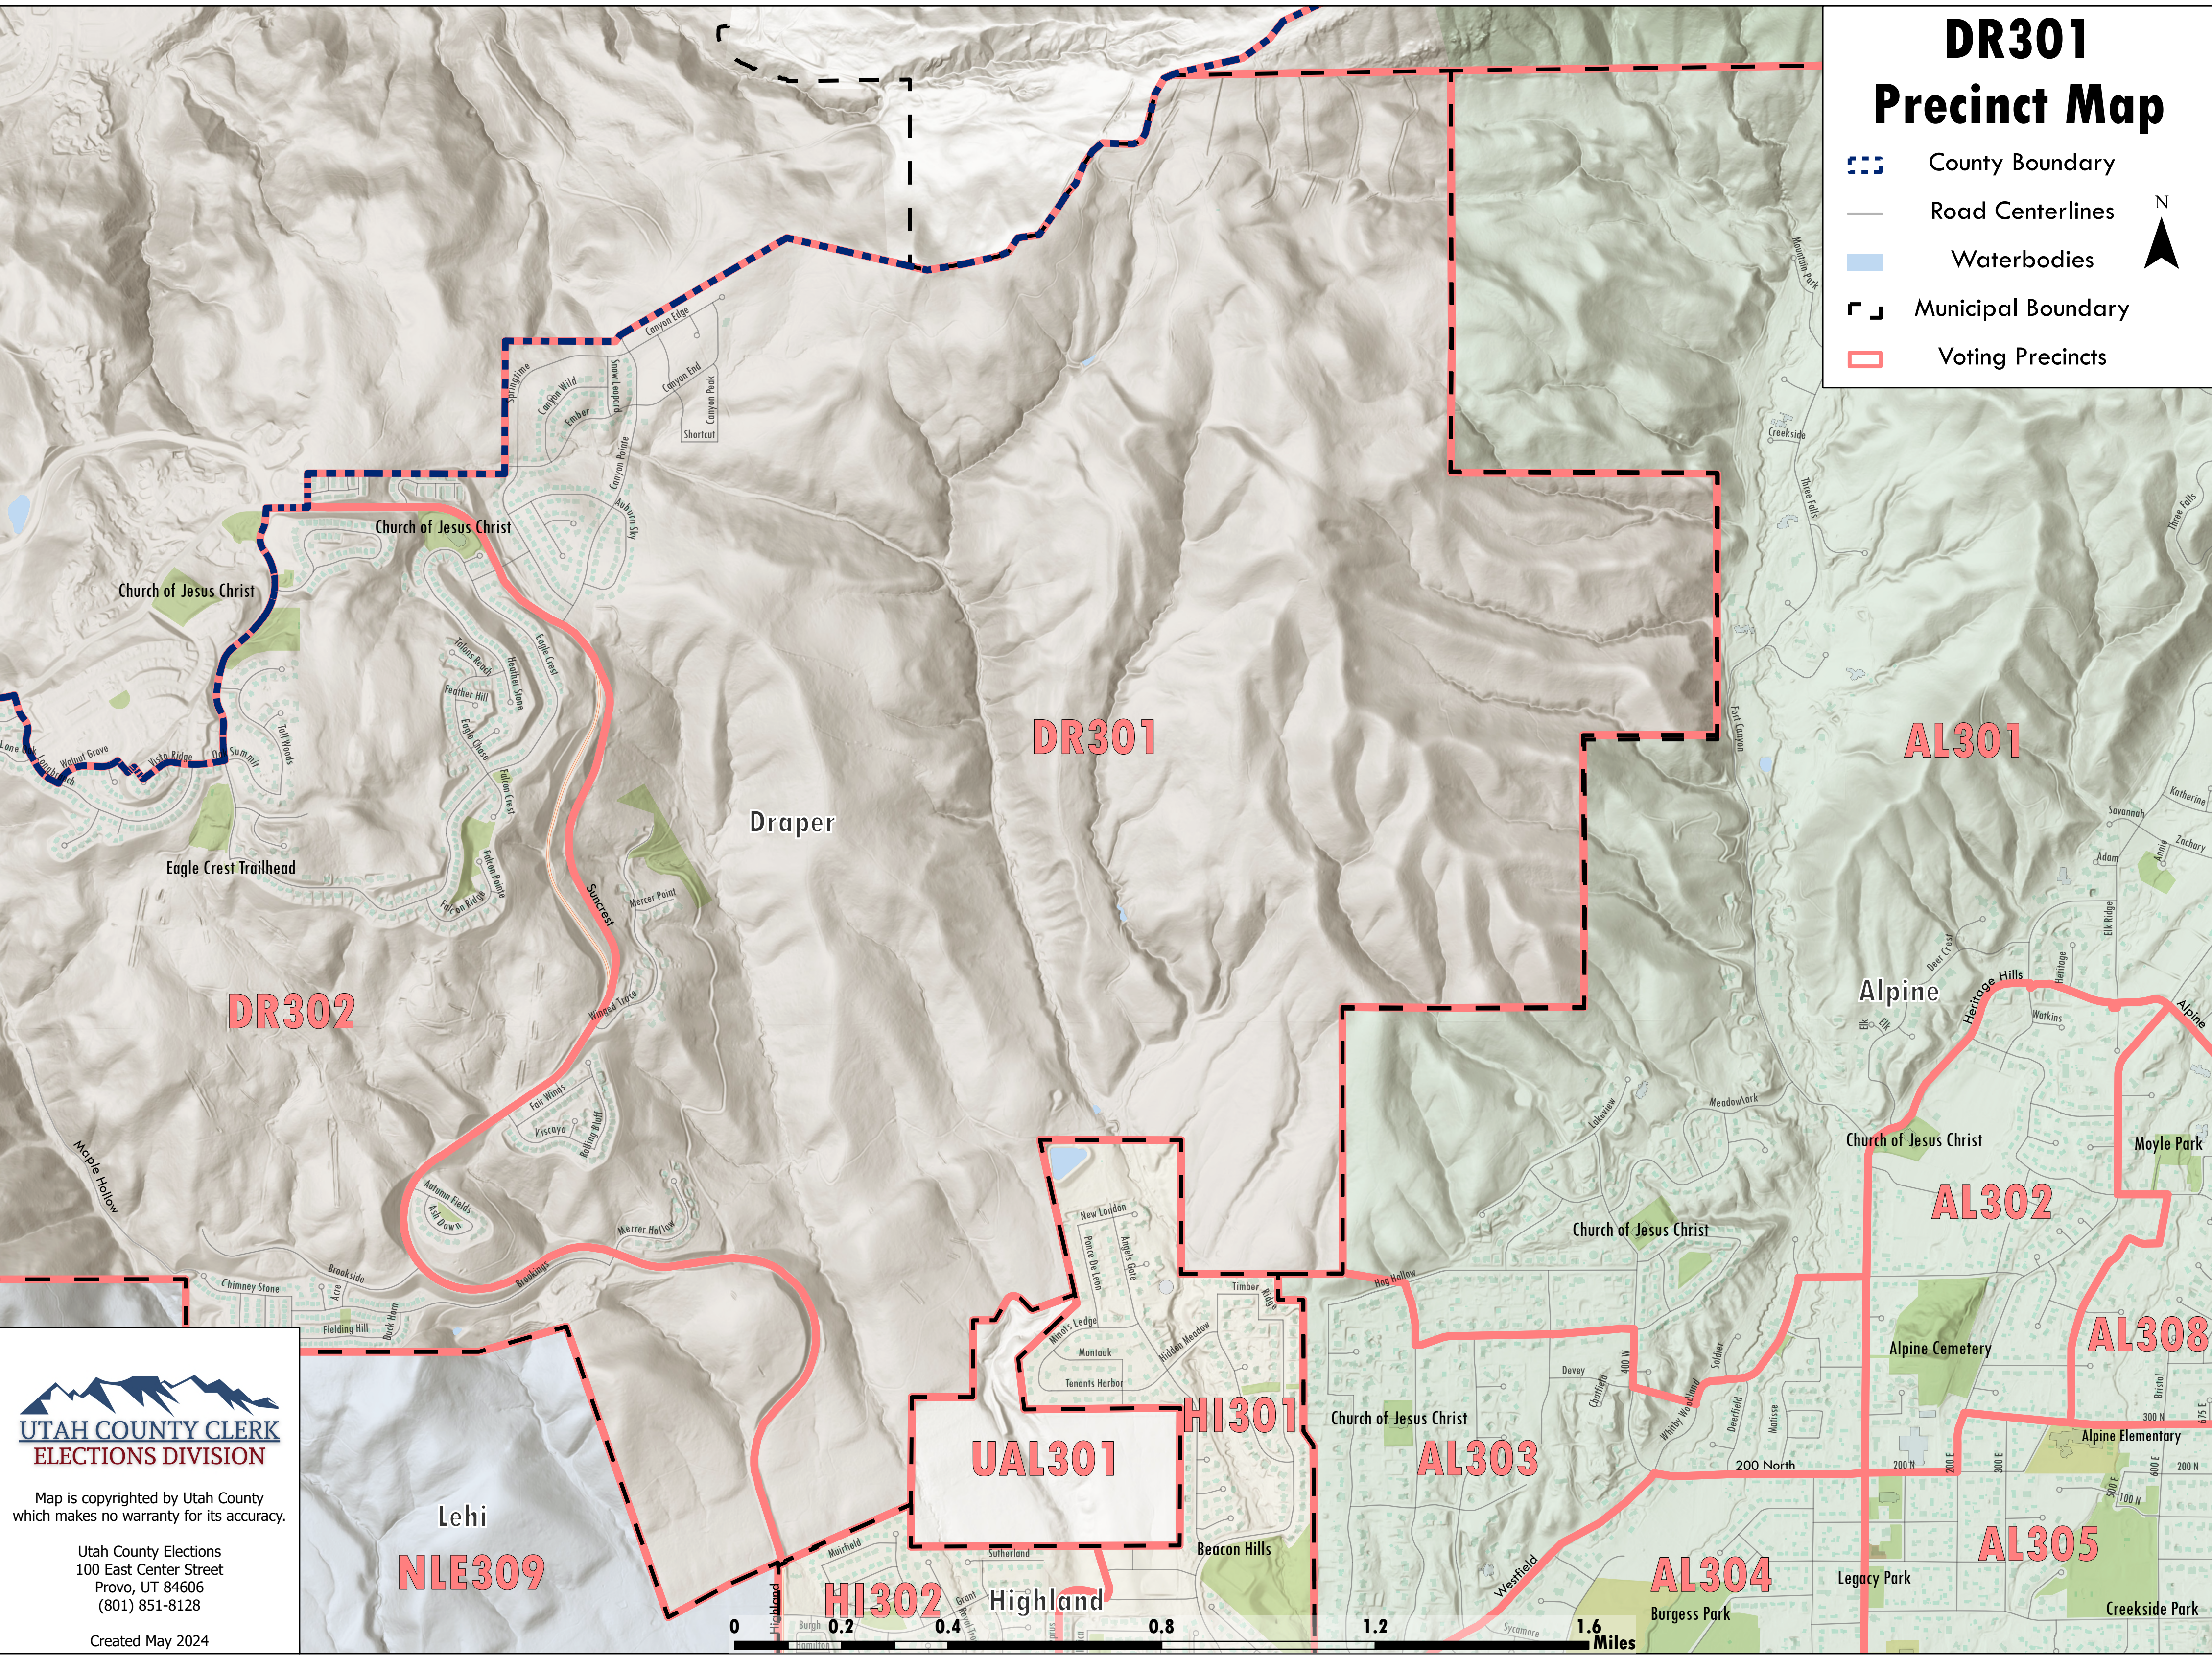

DR301 Precinct Map

-  County Boundary
-  Road Centerlines
-  Waterbodies
-  Municipal Boundary
-  Voting Precincts

Map is copyrighted by Utah County which makes no warranty for its accuracy.

Utah County Elections
 100 East Center Street
 Provo, UT 84606
 (801) 851-8128

Created May 2024