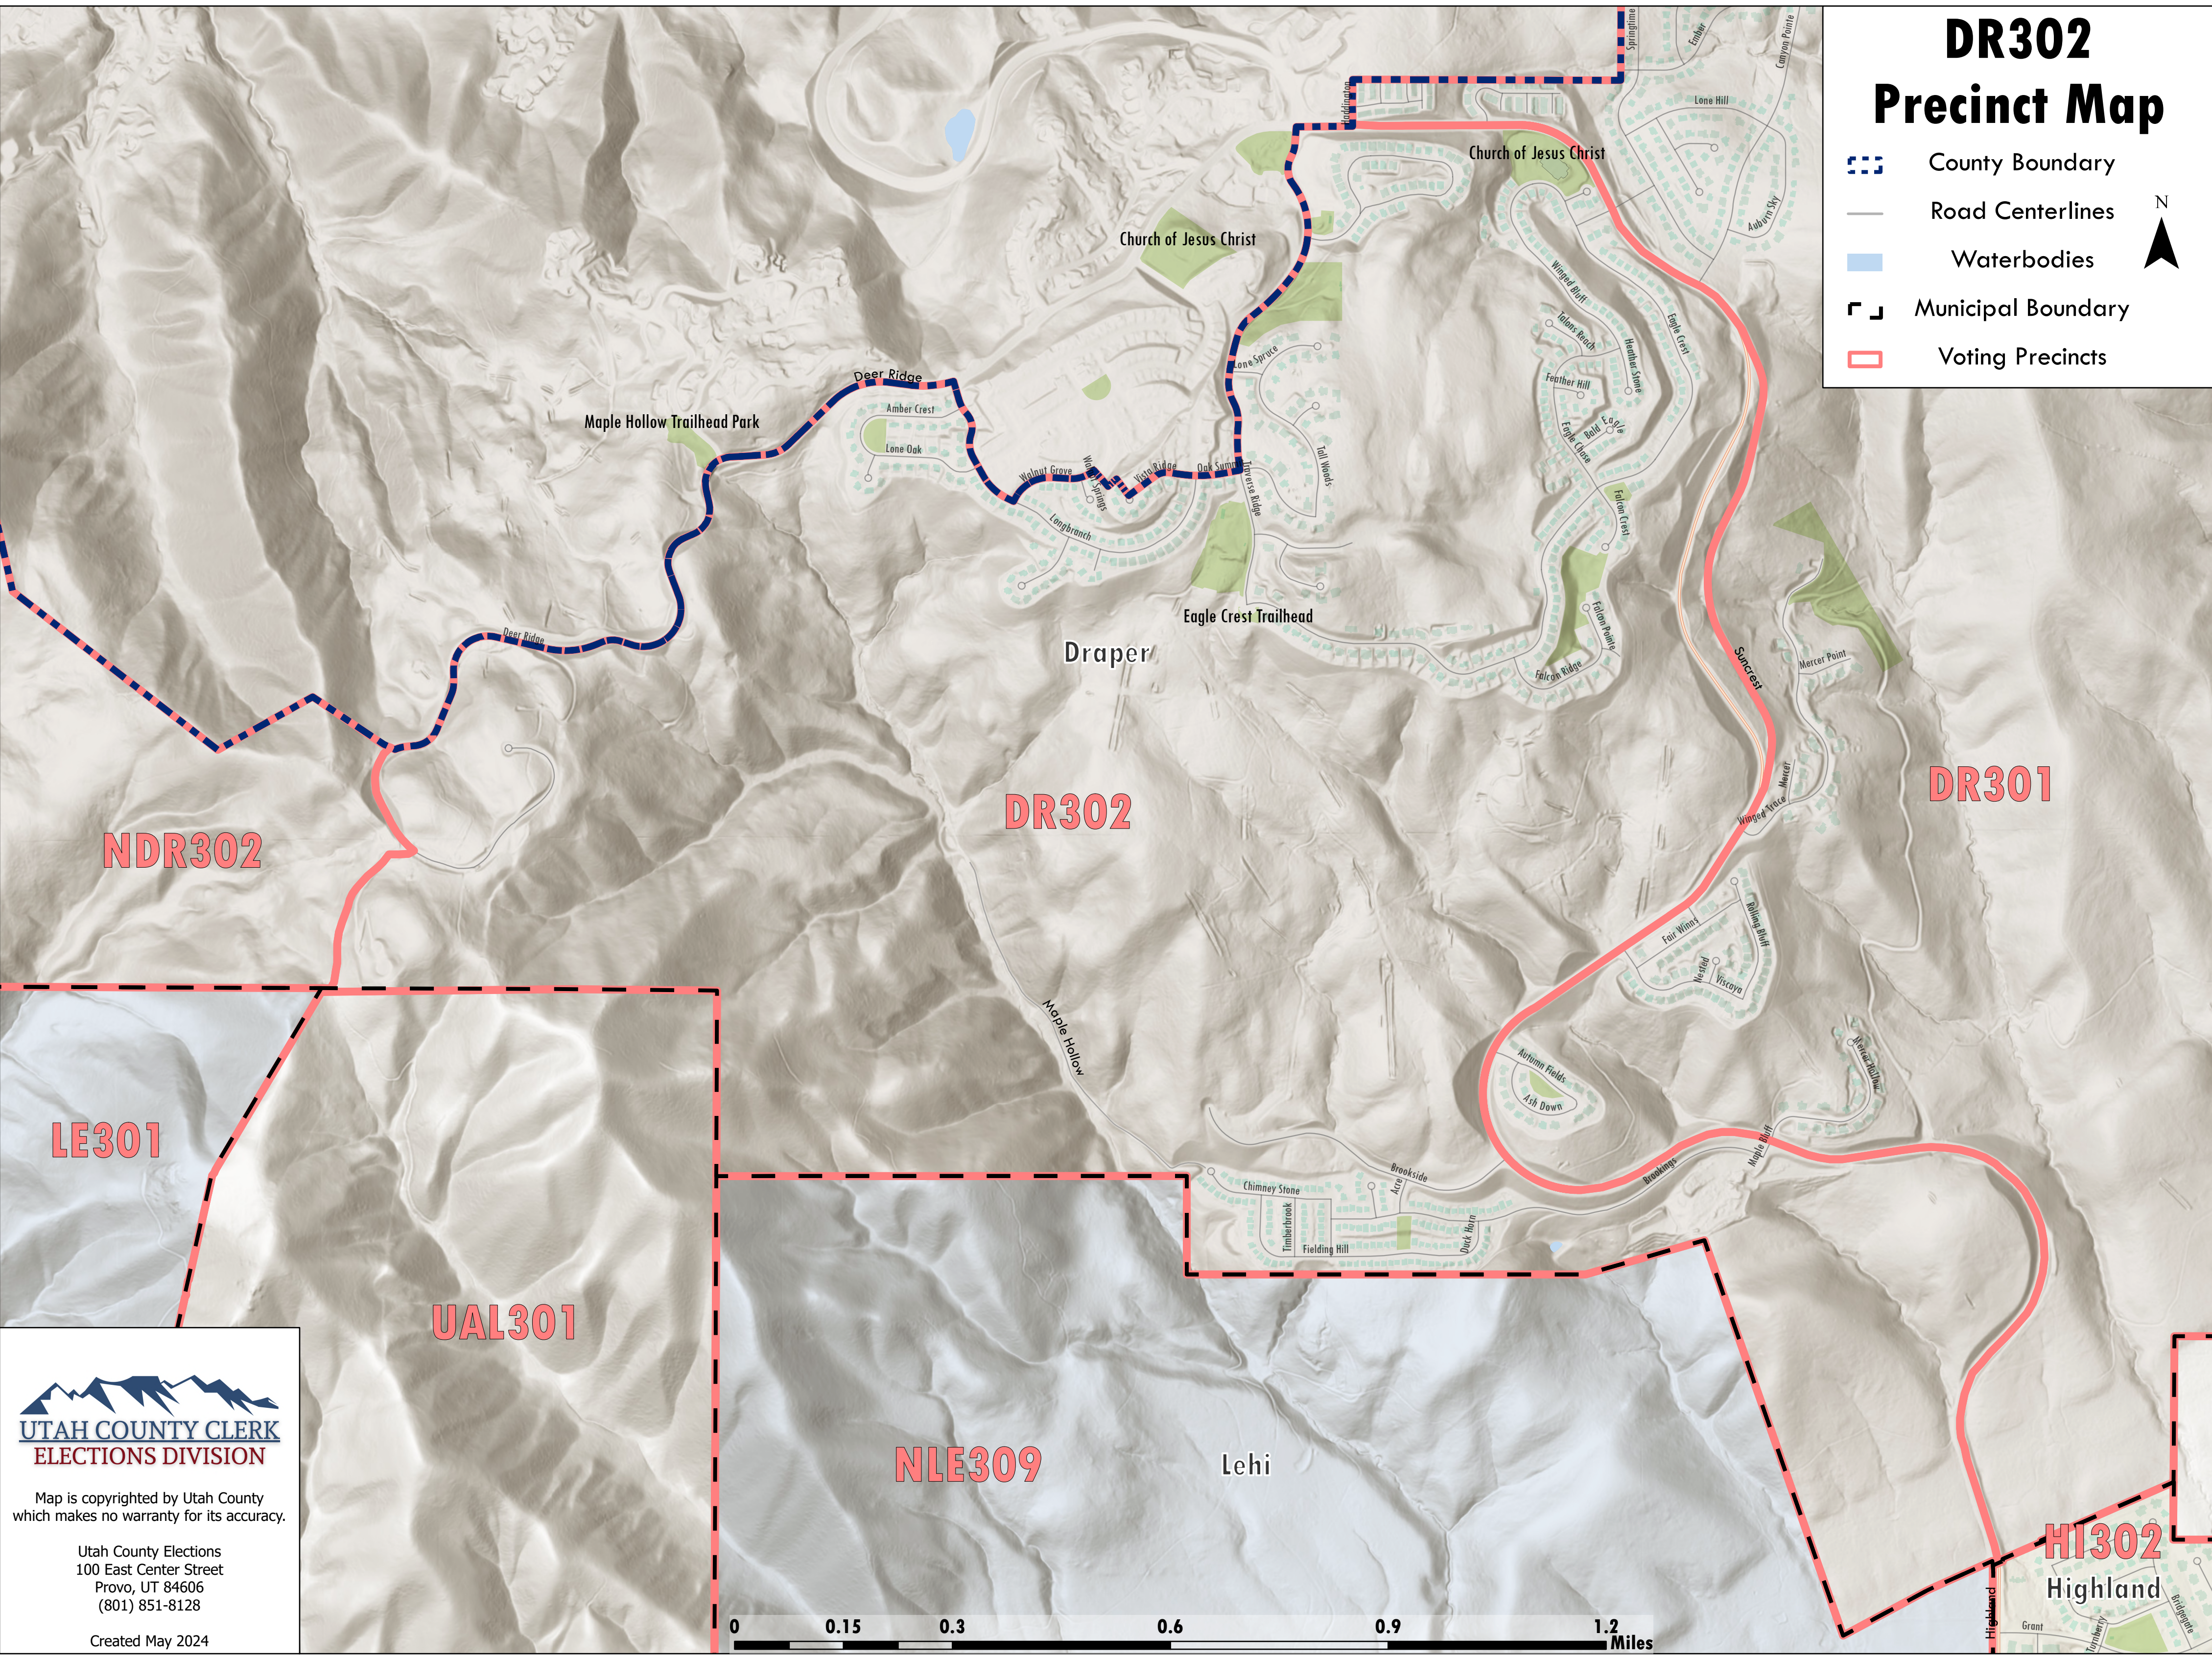

# DR302 Precinct Map

-  County Boundary
-  Road Centerlines
-  Waterbodies
-  Municipal Boundary
-  Voting Precincts

Map is copyrighted by Utah County which makes no warranty for its accuracy.

Utah County Elections  
100 East Center Street  
Provo, UT 84606  
(801) 851-8128

Created May 2024