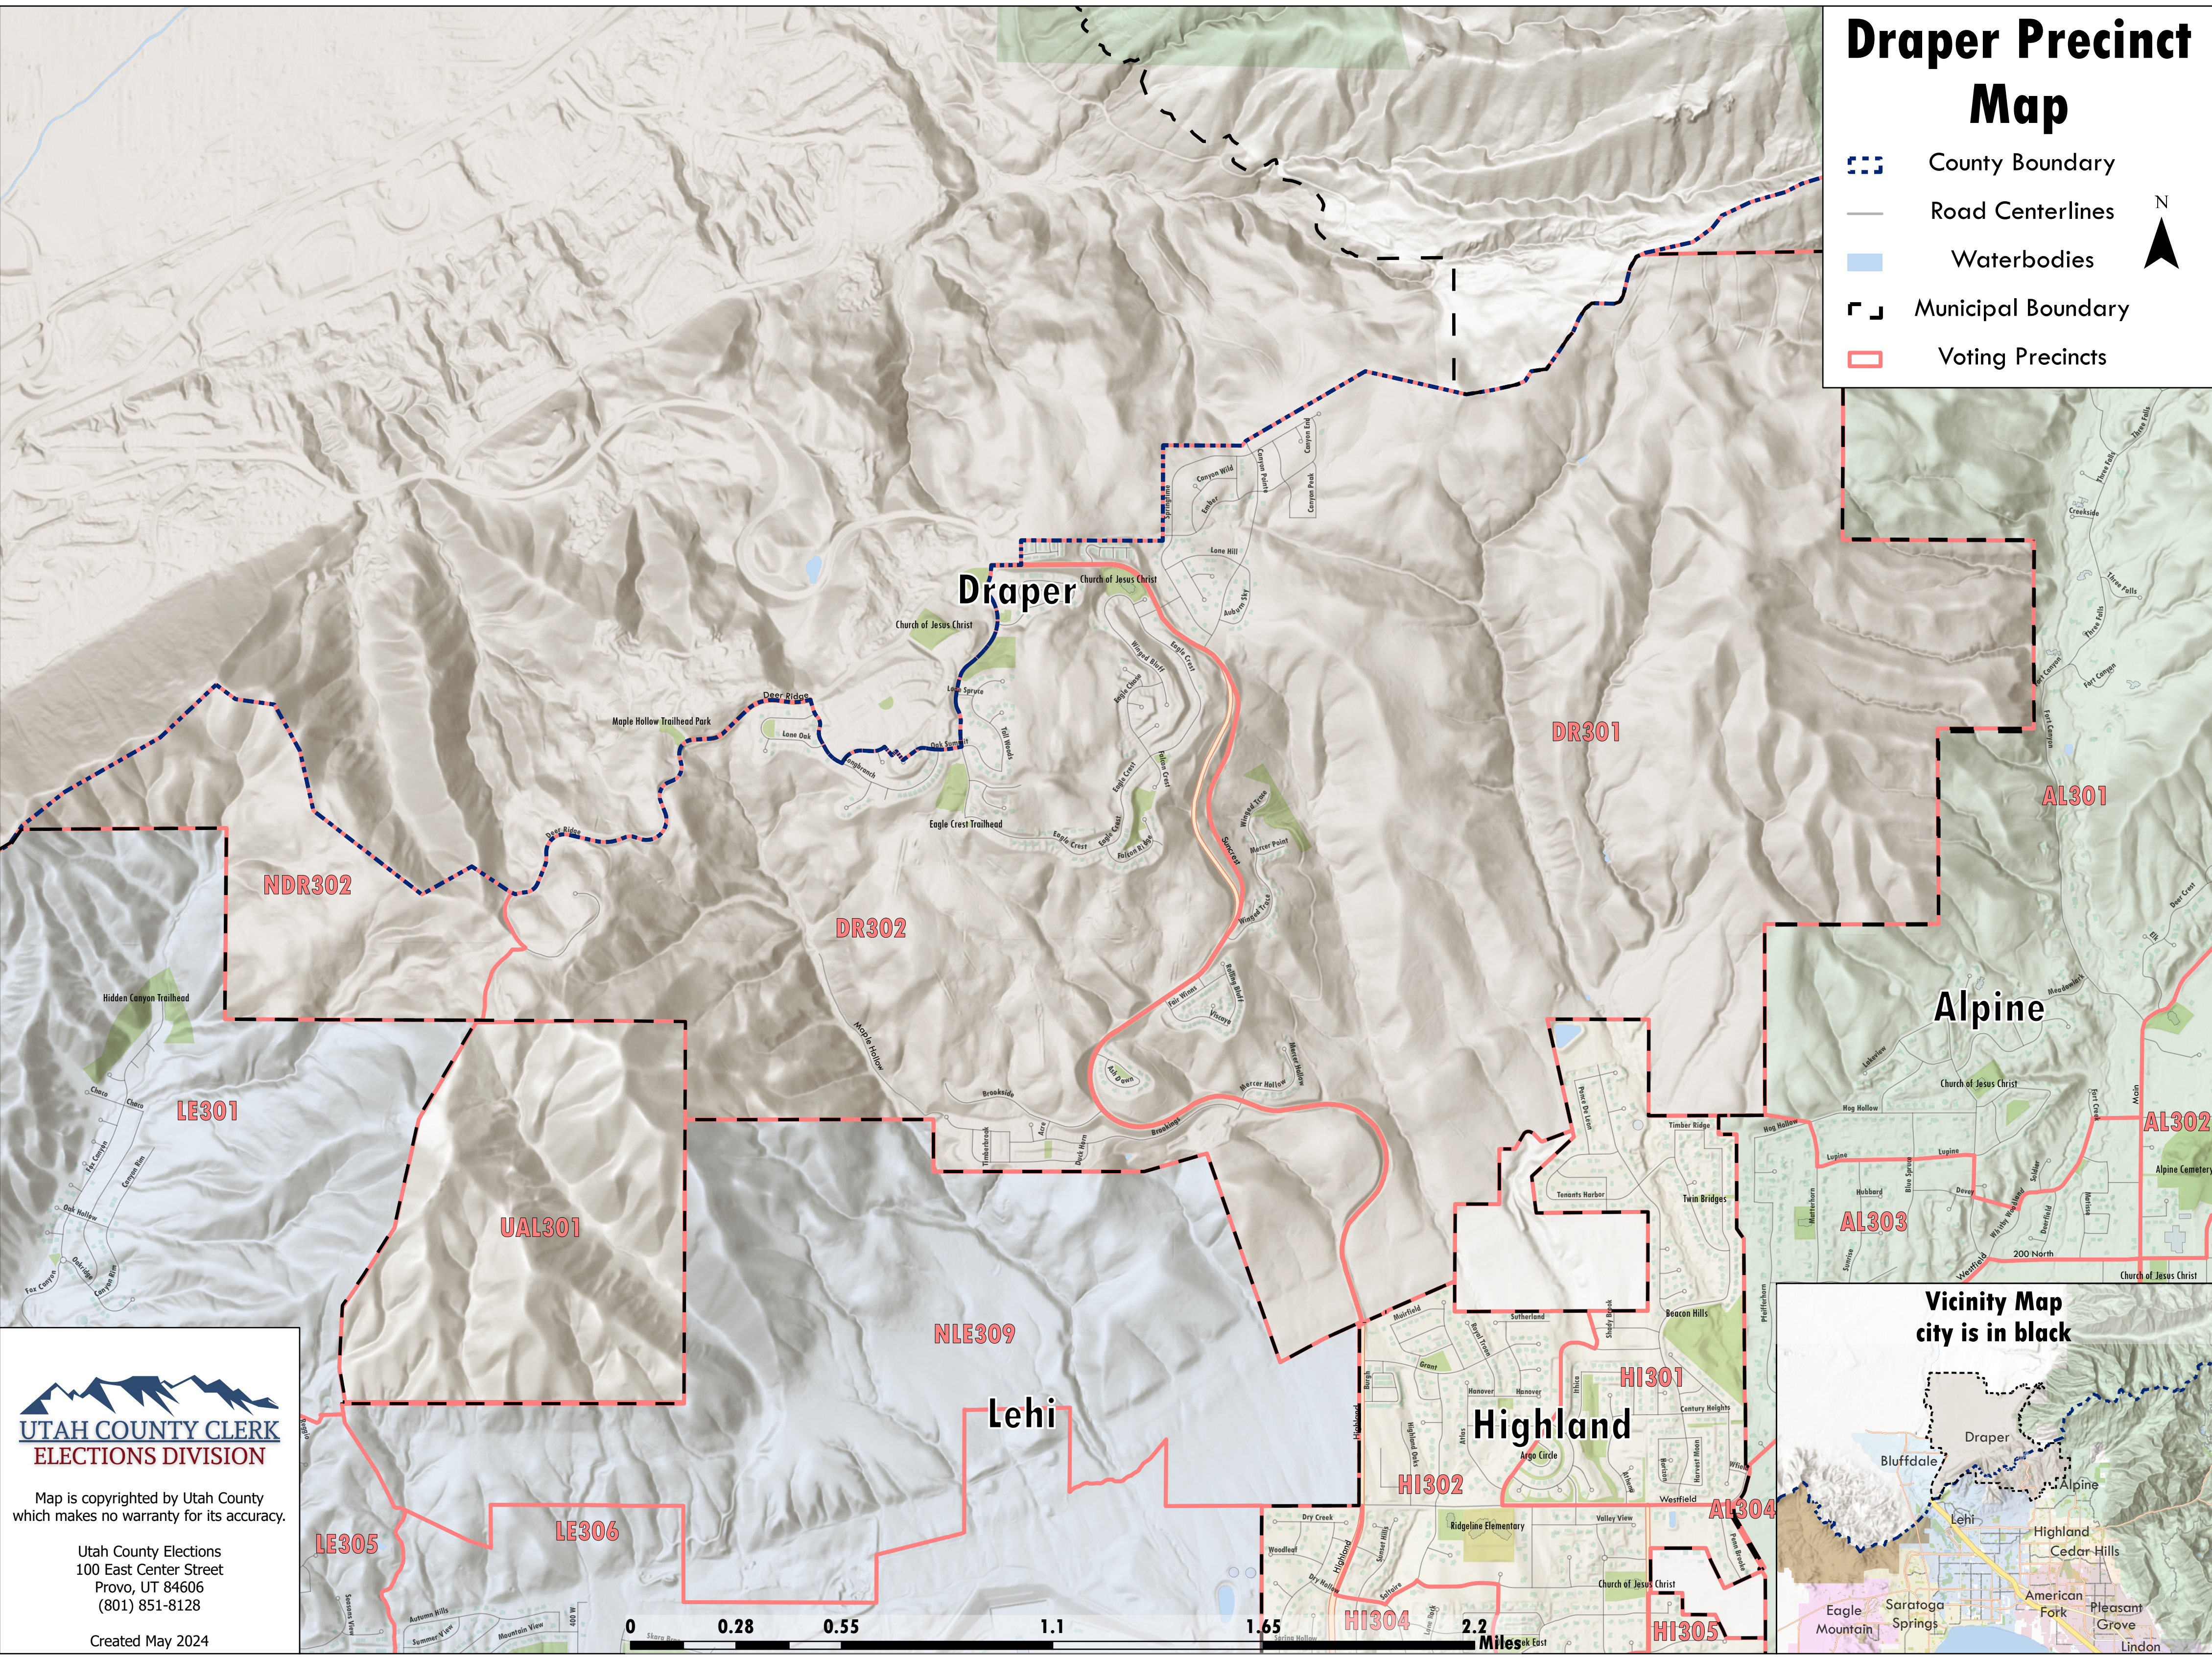

Draper Precinct Map

-  County Boundary
-  Road Centerlines
-  Waterbodies
-  Municipal Boundary
-  Voting Precincts

Map is copyrighted by Utah County which makes no warranty for its accuracy.

Utah County Elections
100 East Center Street
Provo, UT 84606
(801) 851-8128

Created May 2024

Vicinity Map

city is in black