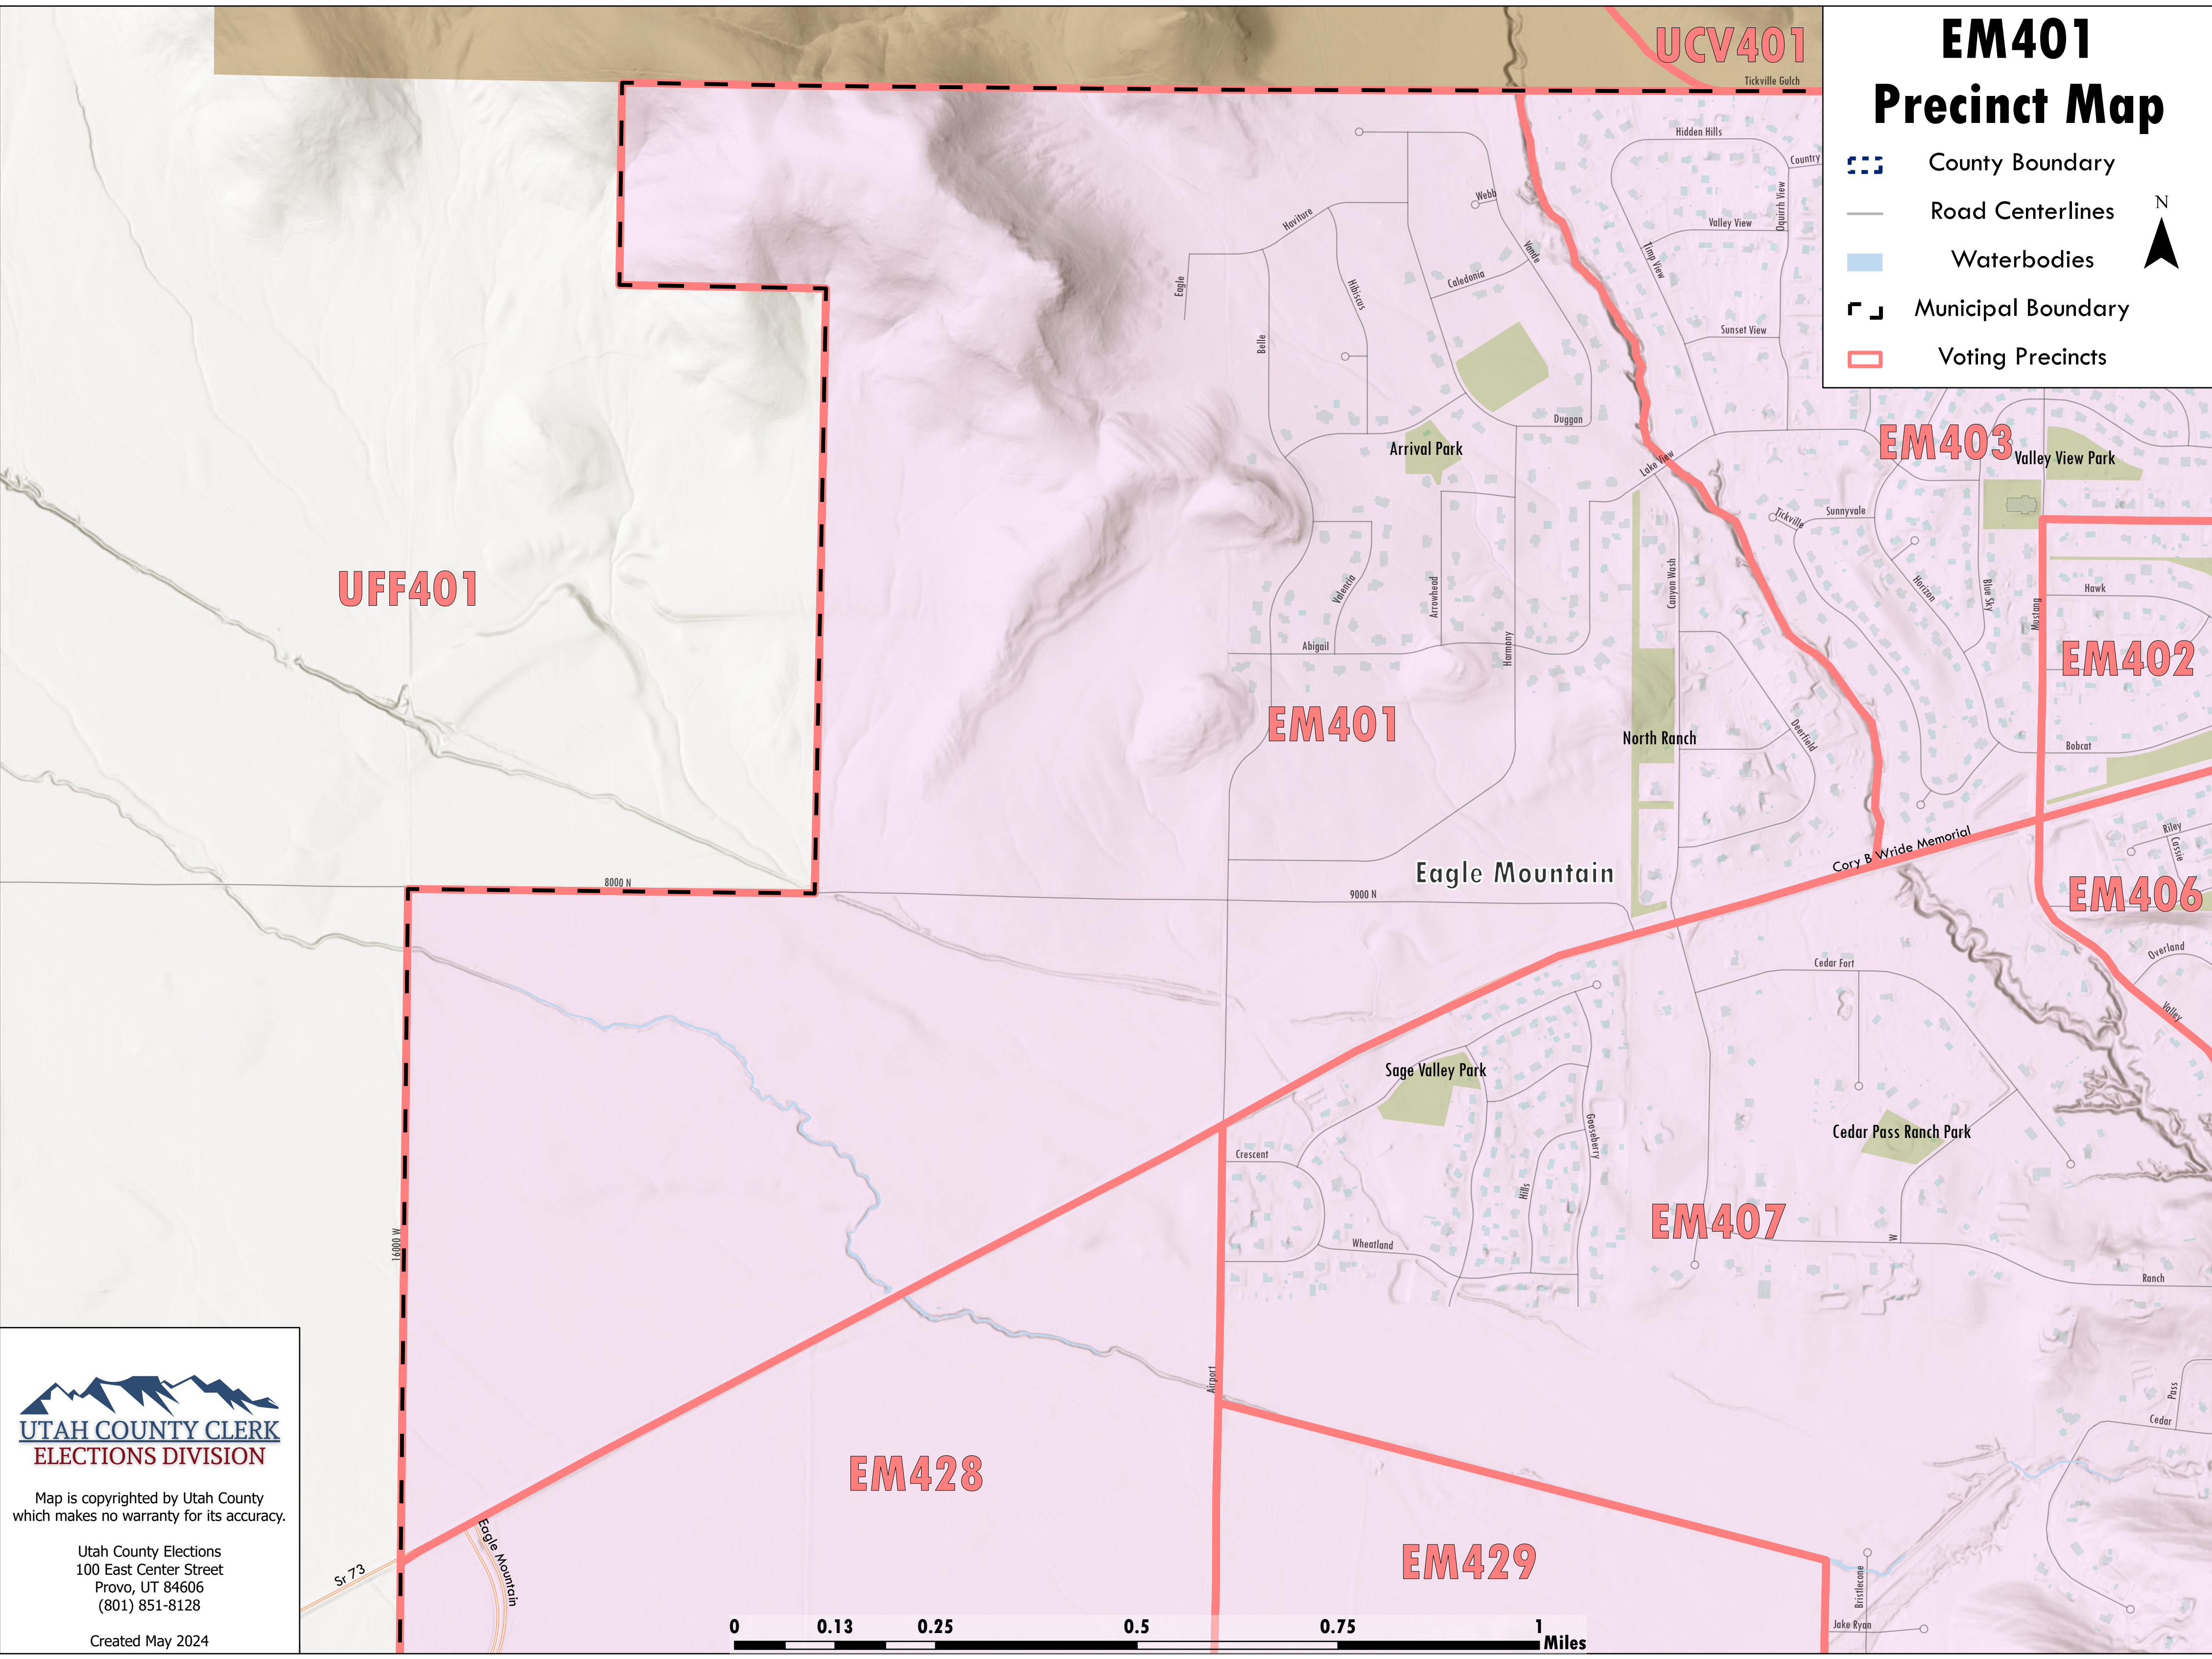

EM401 Precinct Map

-  County Boundary
-  Road Centerlines
-  Waterbodies
-  Municipal Boundary
-  Voting Precincts

Map is copyrighted by Utah County which makes no warranty for its accuracy.

Utah County Elections
100 East Center Street
Provo, UT 84606
(801) 851-8128

Created May 2024