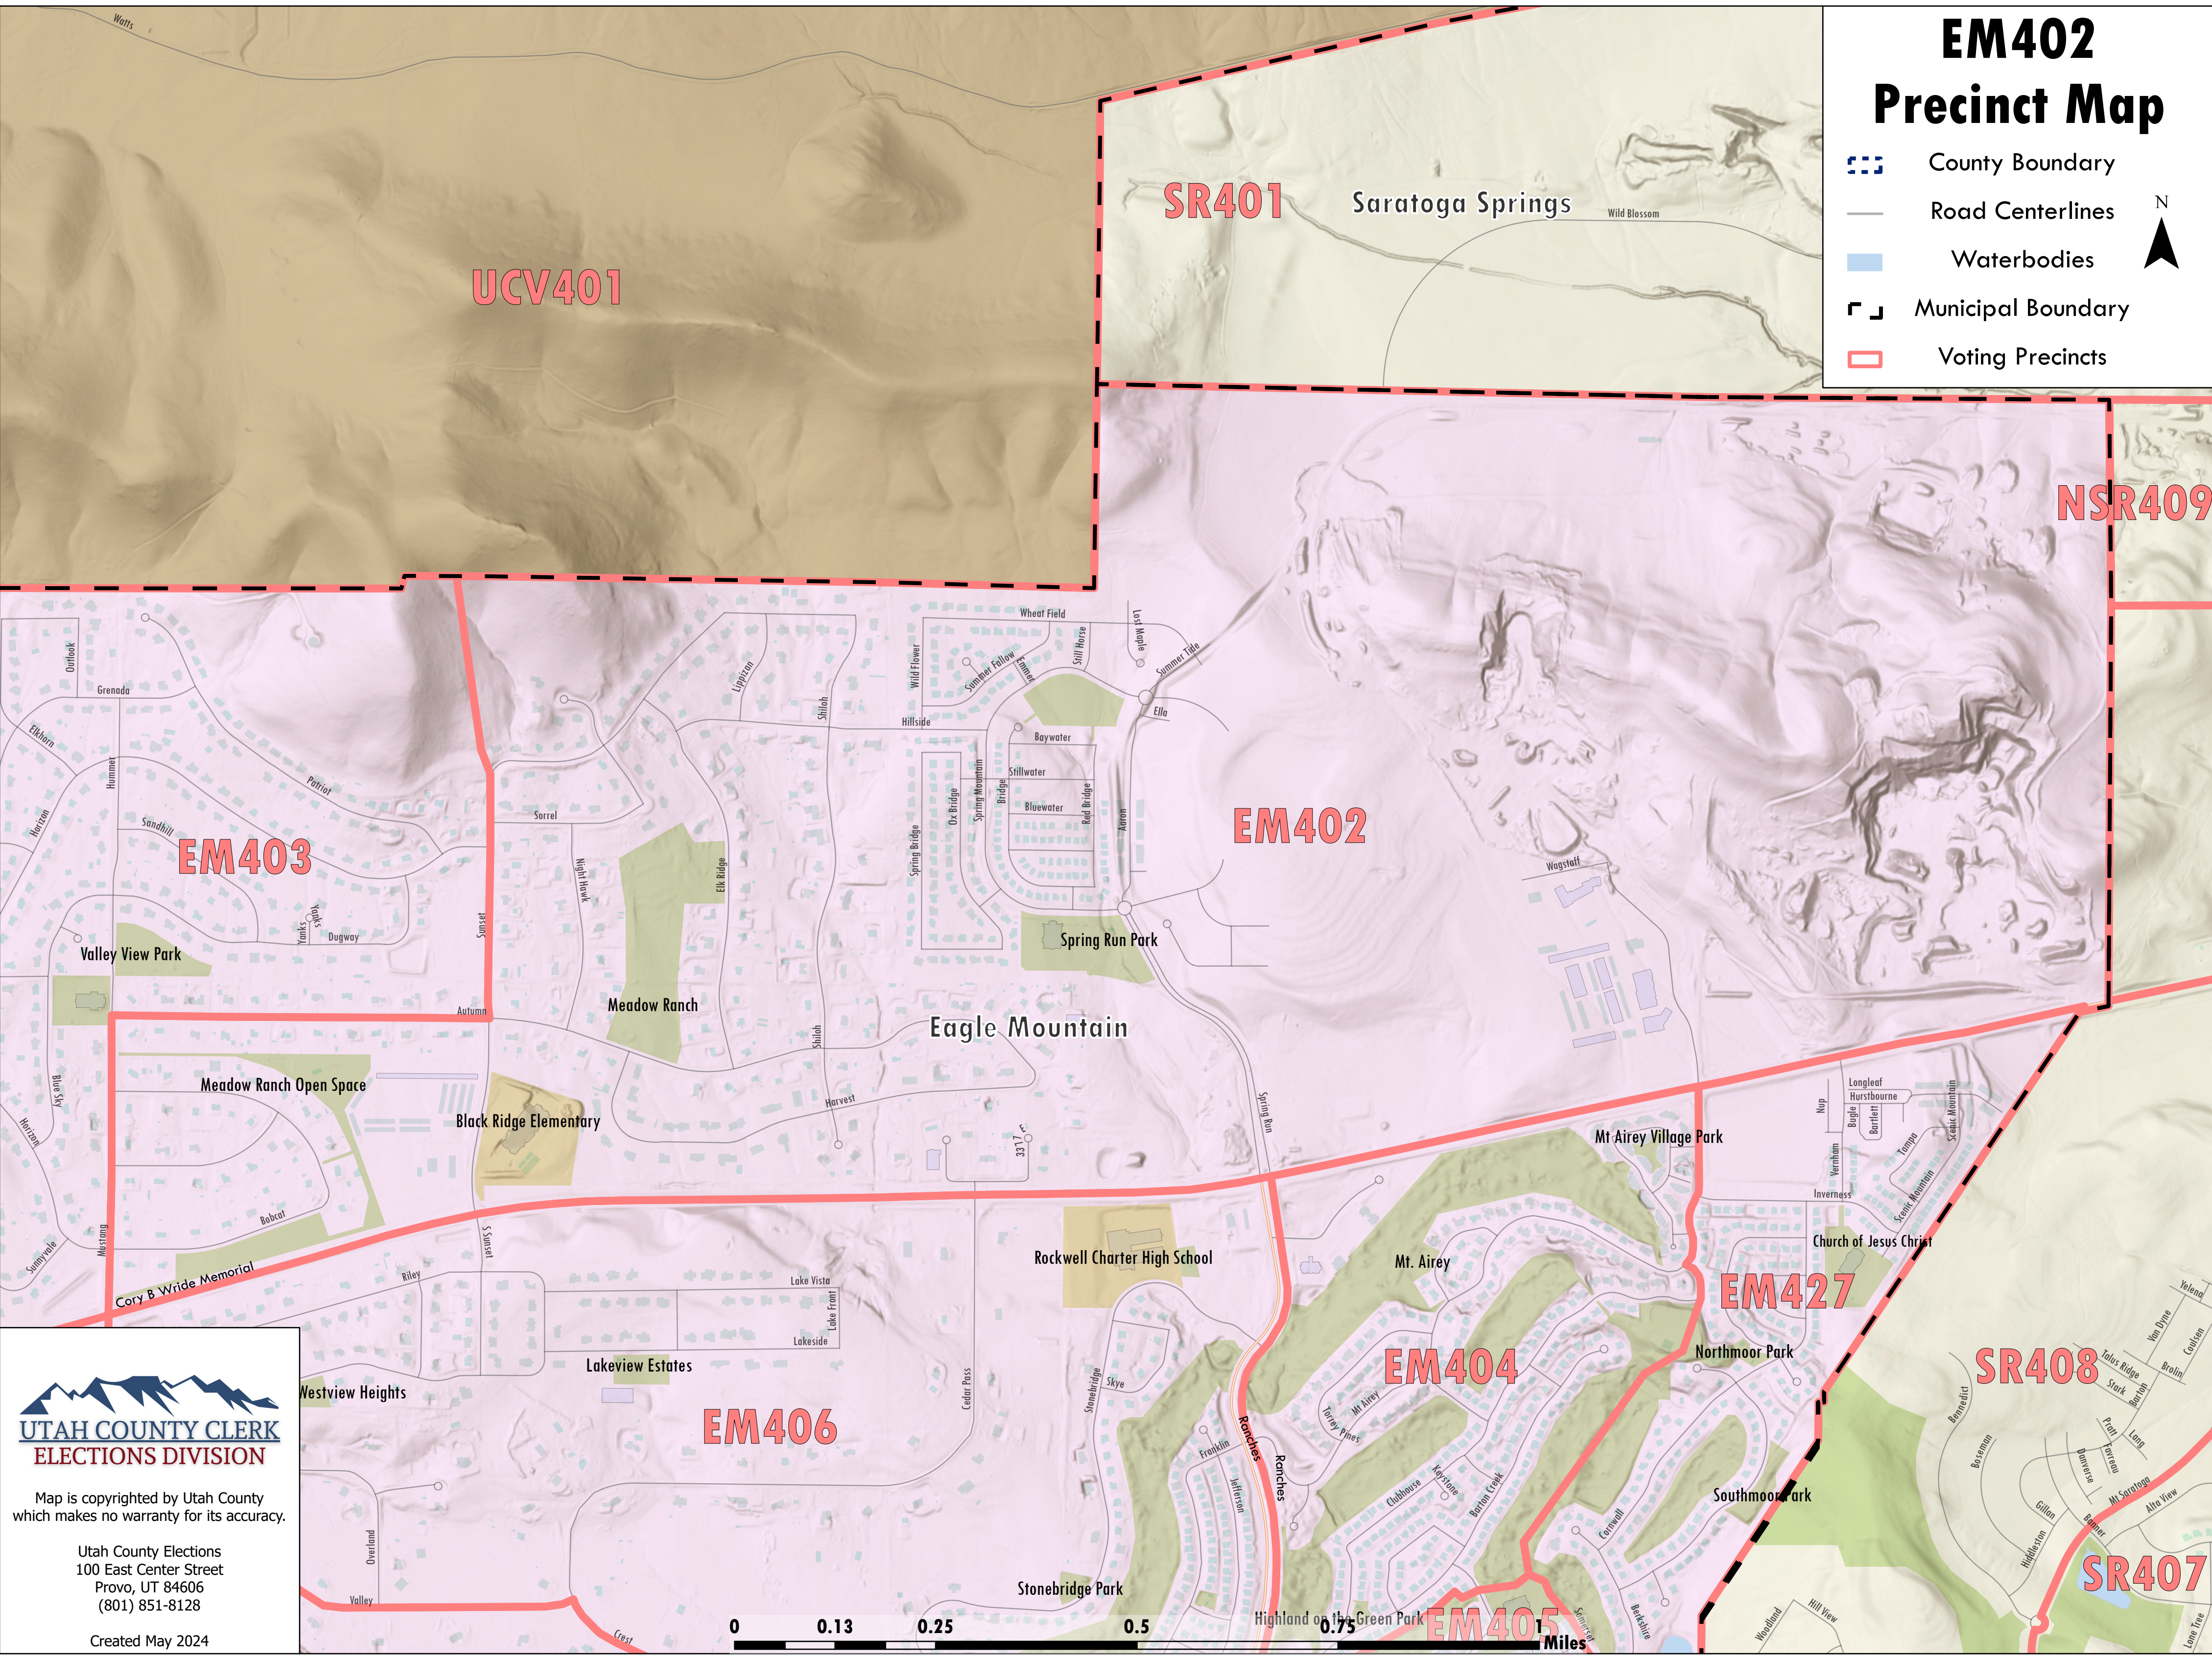

# EM402 Precinct Map

-  County Boundary
-  Road Centerlines
-  Waterbodies
-  Municipal Boundary
-  Voting Precincts

**UTAH COUNTY CLERK  
ELECTIONS DIVISION**

Map is copyrighted by Utah County  
which makes no warranty for its accuracy.

Utah County Elections  
100 East Center Street  
Provo, UT 84606  
(801) 851-8128

Created May 2024