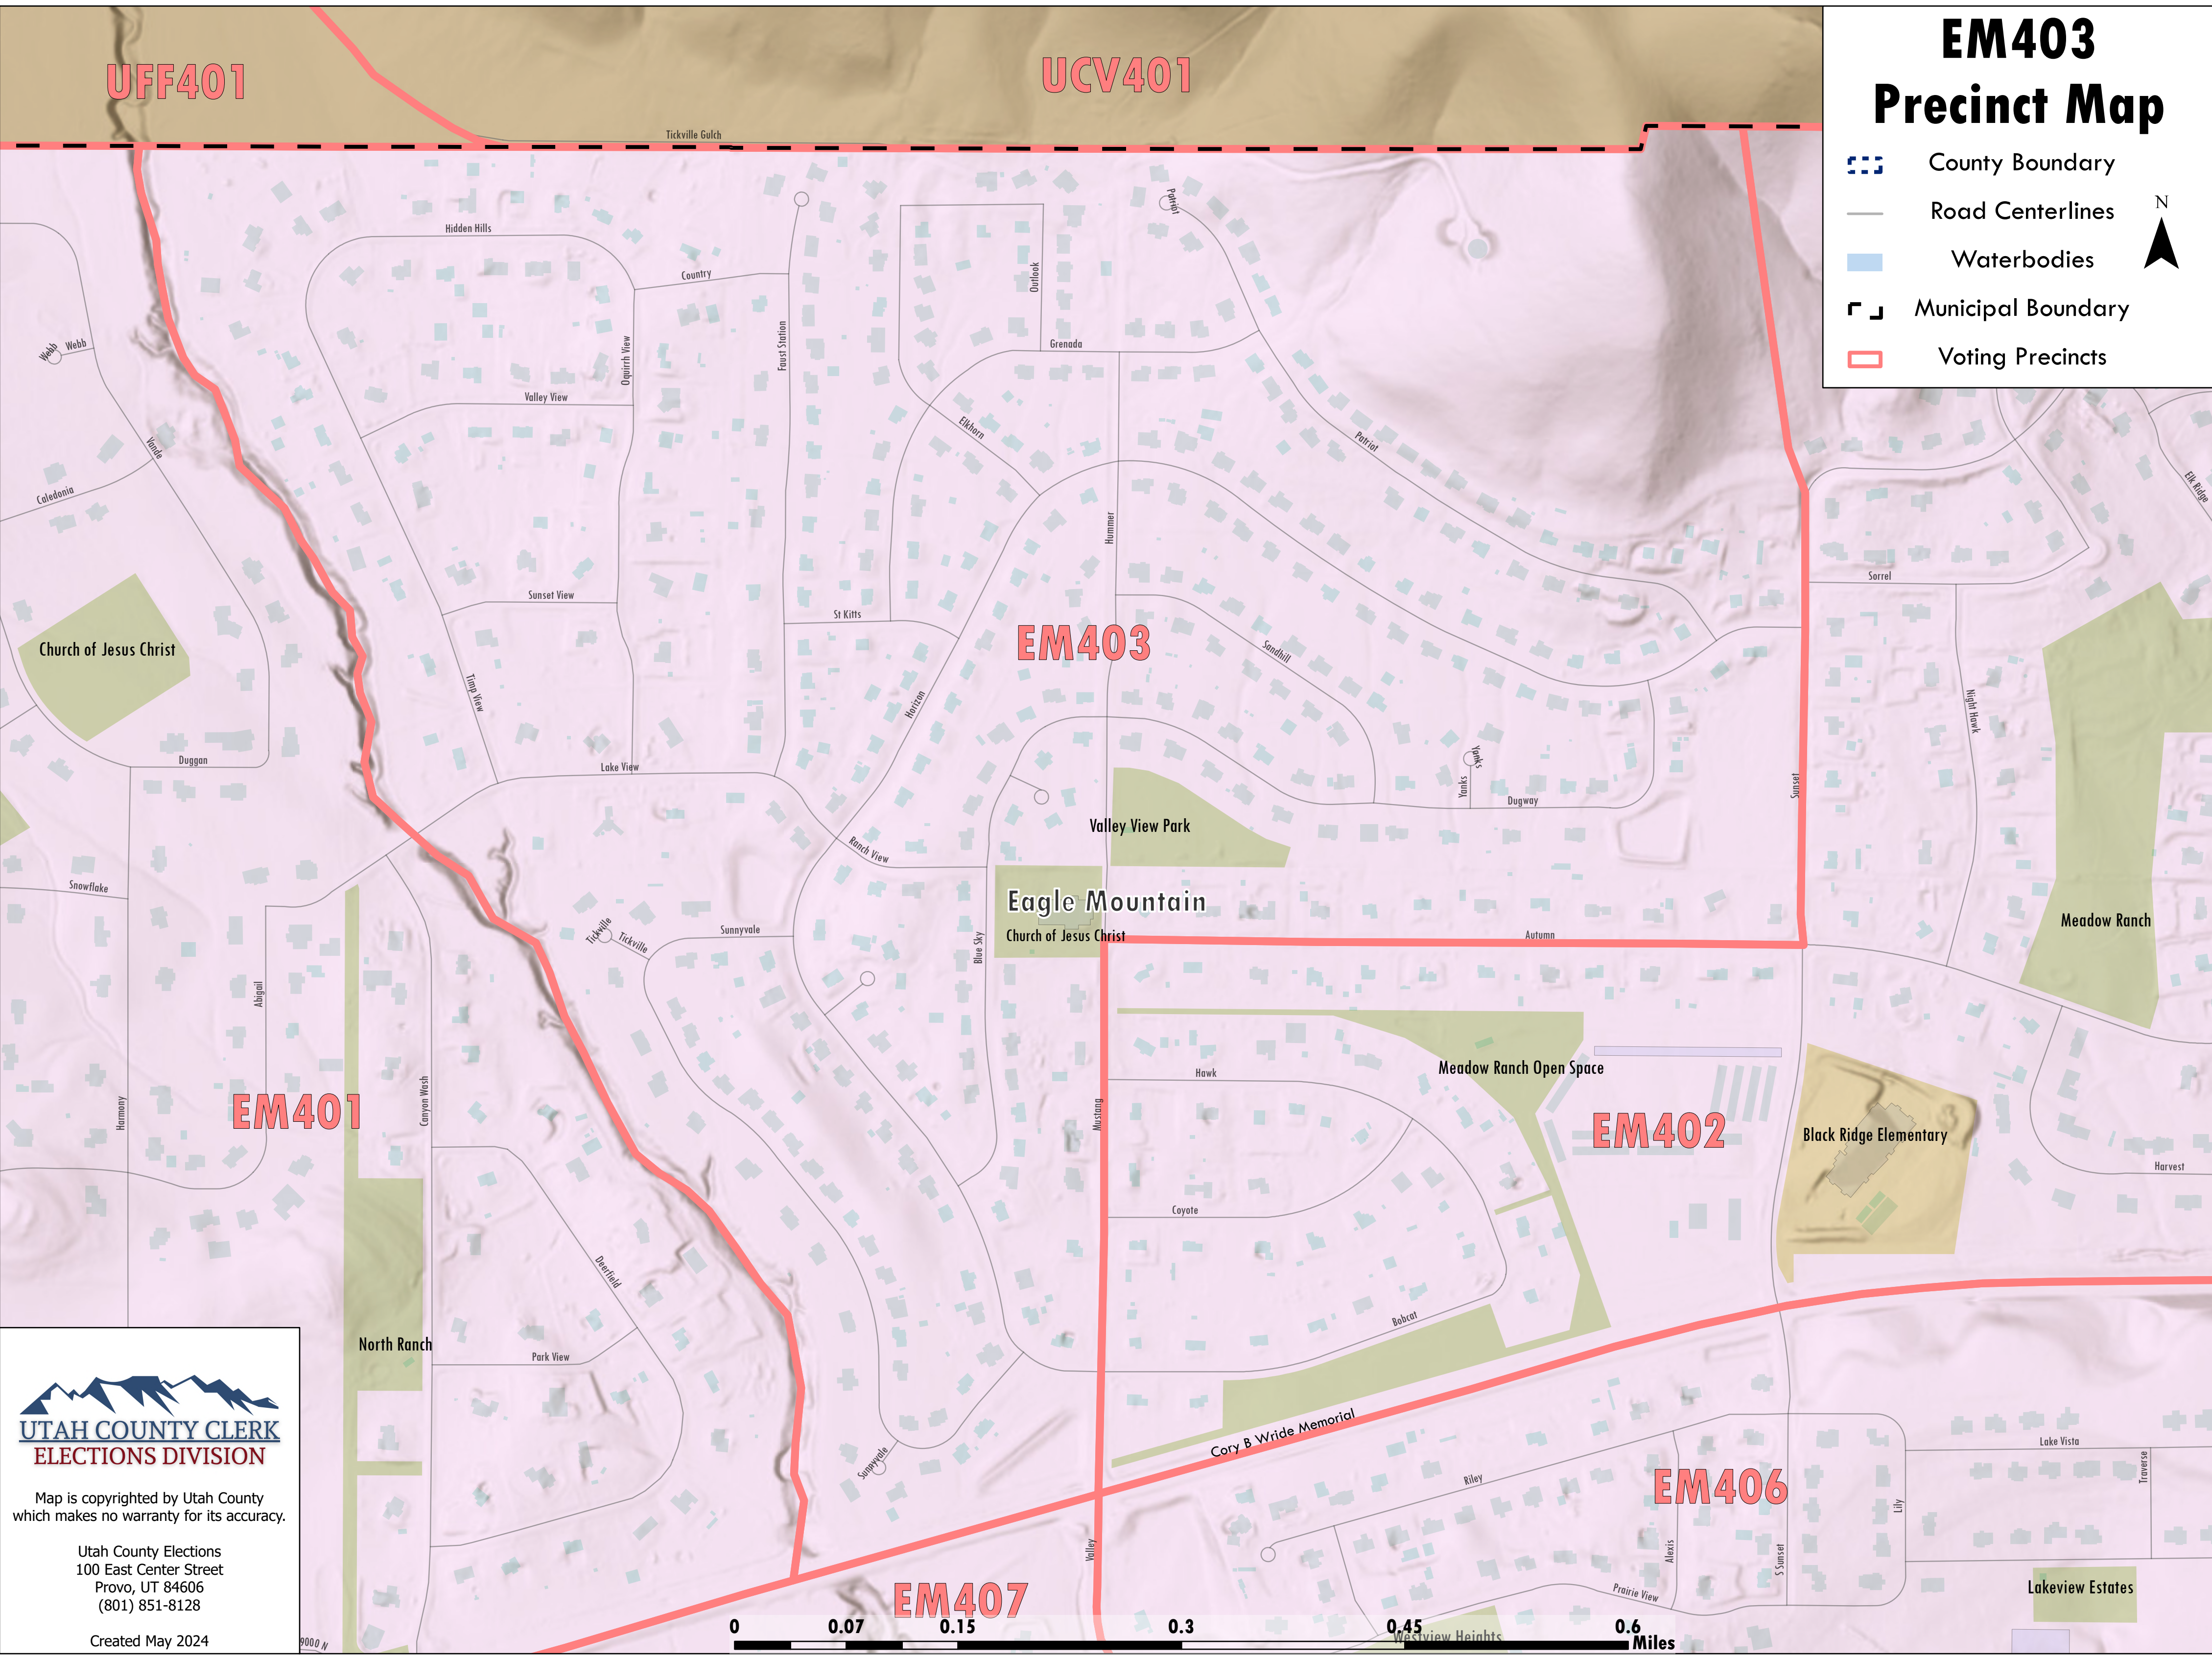

UFF401

UCV401

EM403 Precinct Map

-  County Boundary
-  Road Centerlines
-  Waterbodies
-  Municipal Boundary
-  Voting Precincts

UTAH COUNTY CLERK
ELECTIONS DIVISION

Map is copyrighted by Utah County
which makes no warranty for its accuracy.

Utah County Elections
100 East Center Street
Provo, UT 84606
(801) 851-8128

Created May 2024